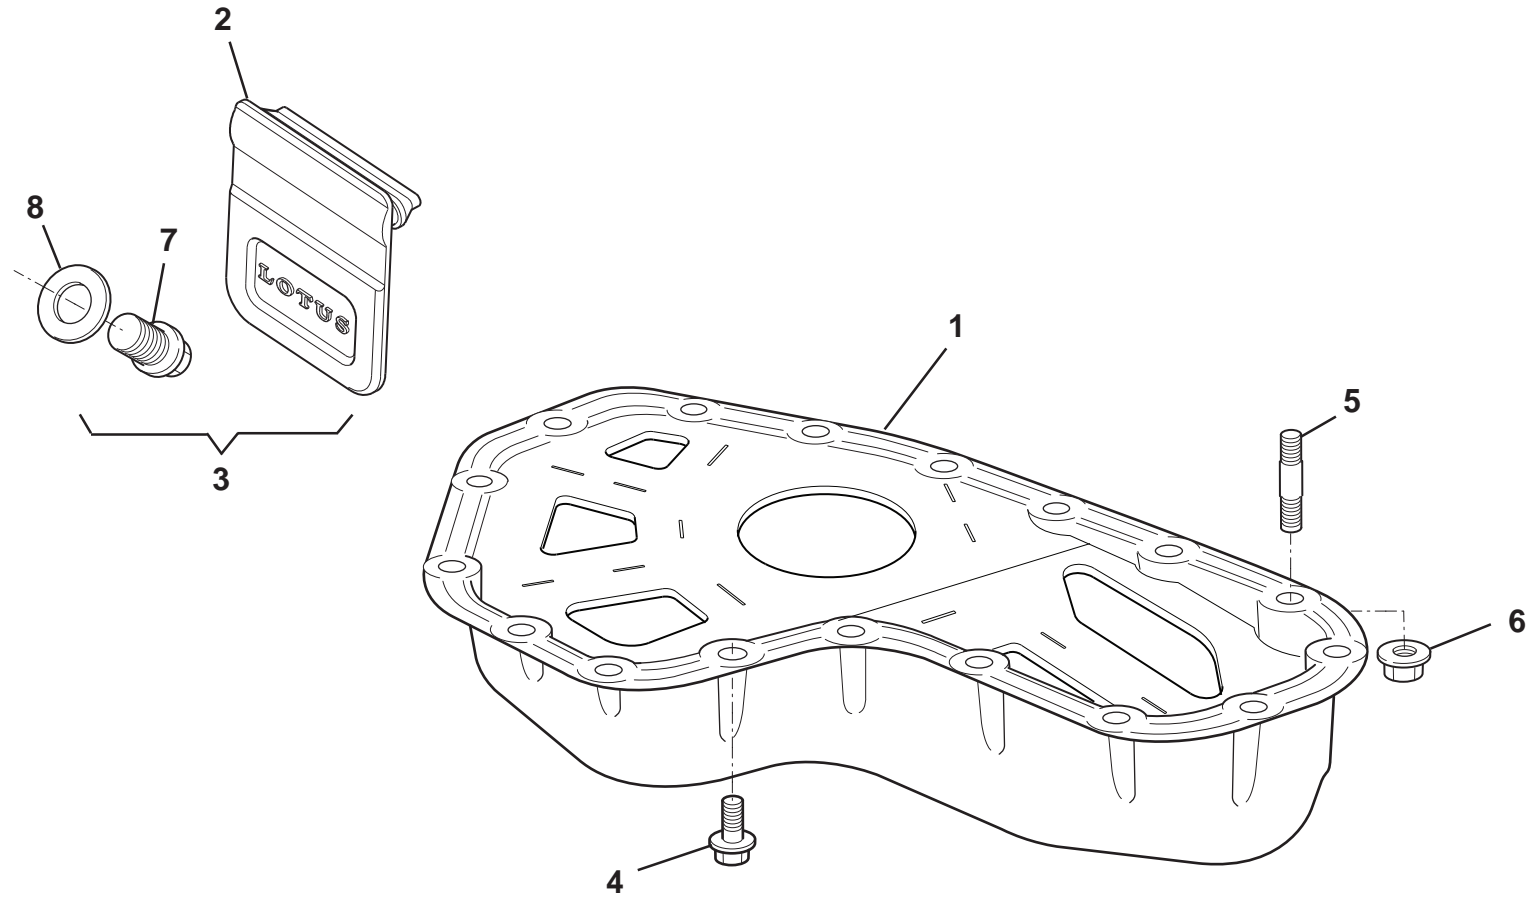

For common components refer to Evora 400 parts list A132T0325J400

EVORA
SPORT/GT

40.03

Updated 2nd November 2018

Service Parts List

EVORA SPORT/ET

Function Code 40.03 Sump Assembly

<u>Dep</u>	<u>Part Description</u>	<u>Remarks</u>	<u>Option</u>	<u>Part Number</u>	<u>Qty</u>
01	Baffled Sump Assembly		GT430	A702E0002J	1
02	Gate Flap		GT430	A702E0004F	5
03	Sump Service Kit	Includes plug, gasket and gate flap x 5	GT430	A702E0006S	1
04	Bolt, flg. hd., lower to upper sump			A132E6456S	16
05	Stud, upper to lower sump			A132E6174S	2
06	Nut, flange, lower to upper sump			A132E6458S	2
07	Sump plug			A132E6175S	1
08	Gasket, sump plug			A120E6461S	1