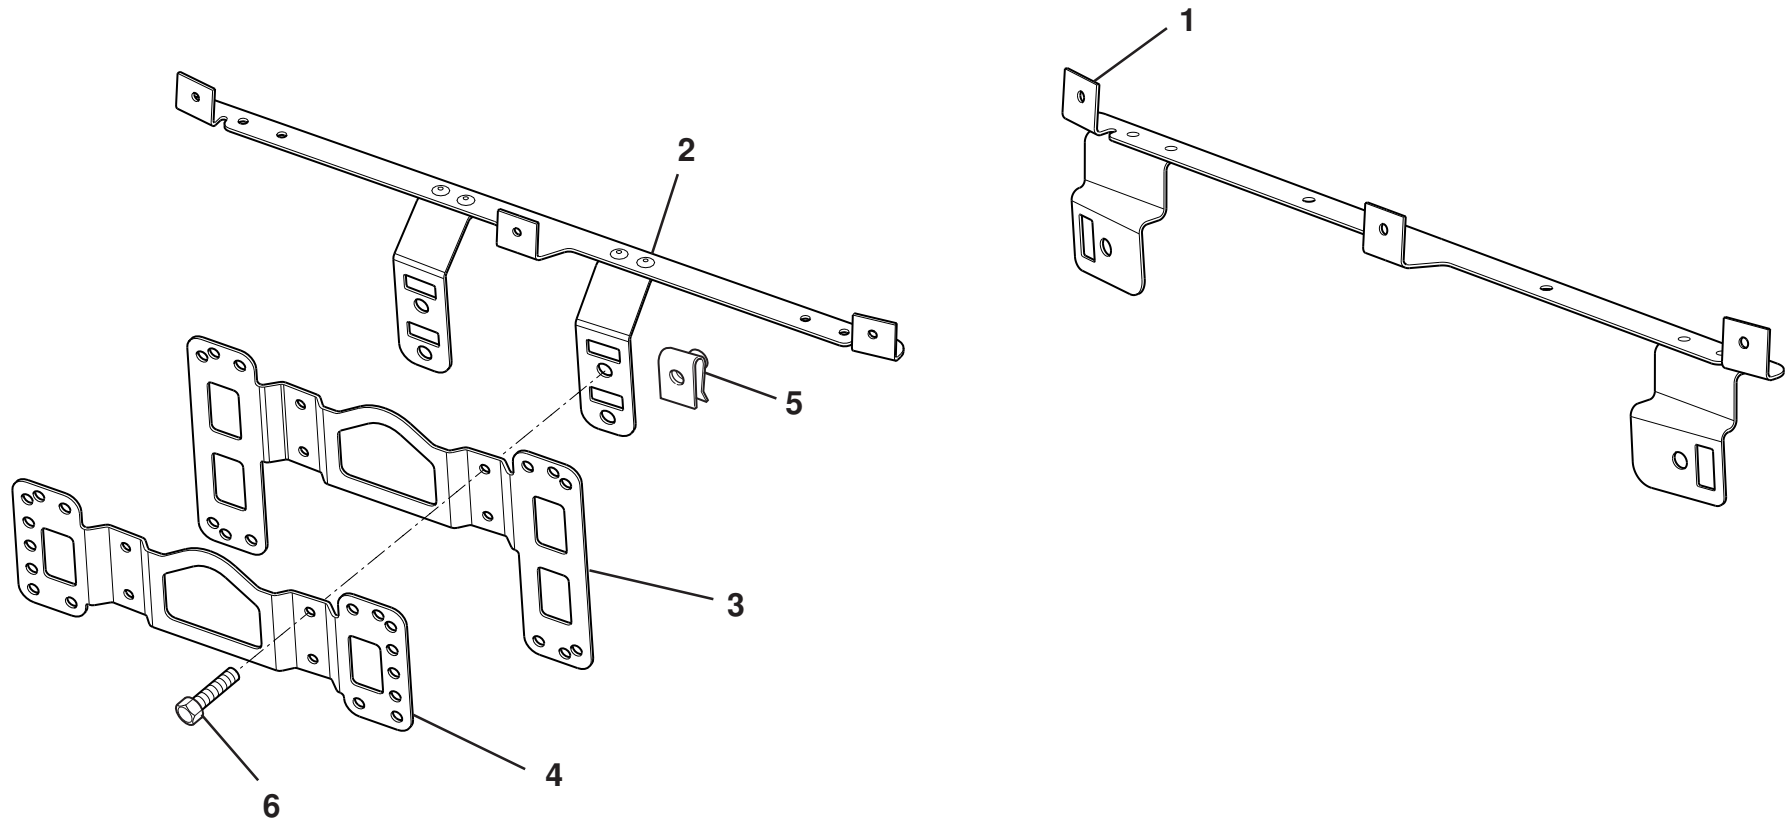

For common components refer to Evora 400 parts list A132T0325J400

EVORA
SPORT/GT

12.07

Updated 4th June 2018

Service Parts List

EVORA SPORT/GT

Function Code 12.07 Licence Plate Mountings

<u>Dep</u>	<u>Part Description</u>	<u>Remarks</u>	<u>Option</u>	<u>Part Number</u>	<u>Qty</u>
01	Bracket Assembly Front license plate, EU		GT430, GT410 Sport	B710U0045J	1
02	Bracket Assembly Front license plate, Non EU		GT430, GT410 Sport	A710U0136J	1
03	Bracket license Plate Non EU		GT430, GT410 Sport	A710U0139F	1
04	Bracket license Plate GCC		GT430, GT410 Sport	A710U0138F	1
05	Speed Clip M5			B100W6372F	4
06	Screw M5 x 16, hex hd			A082W1088F	4