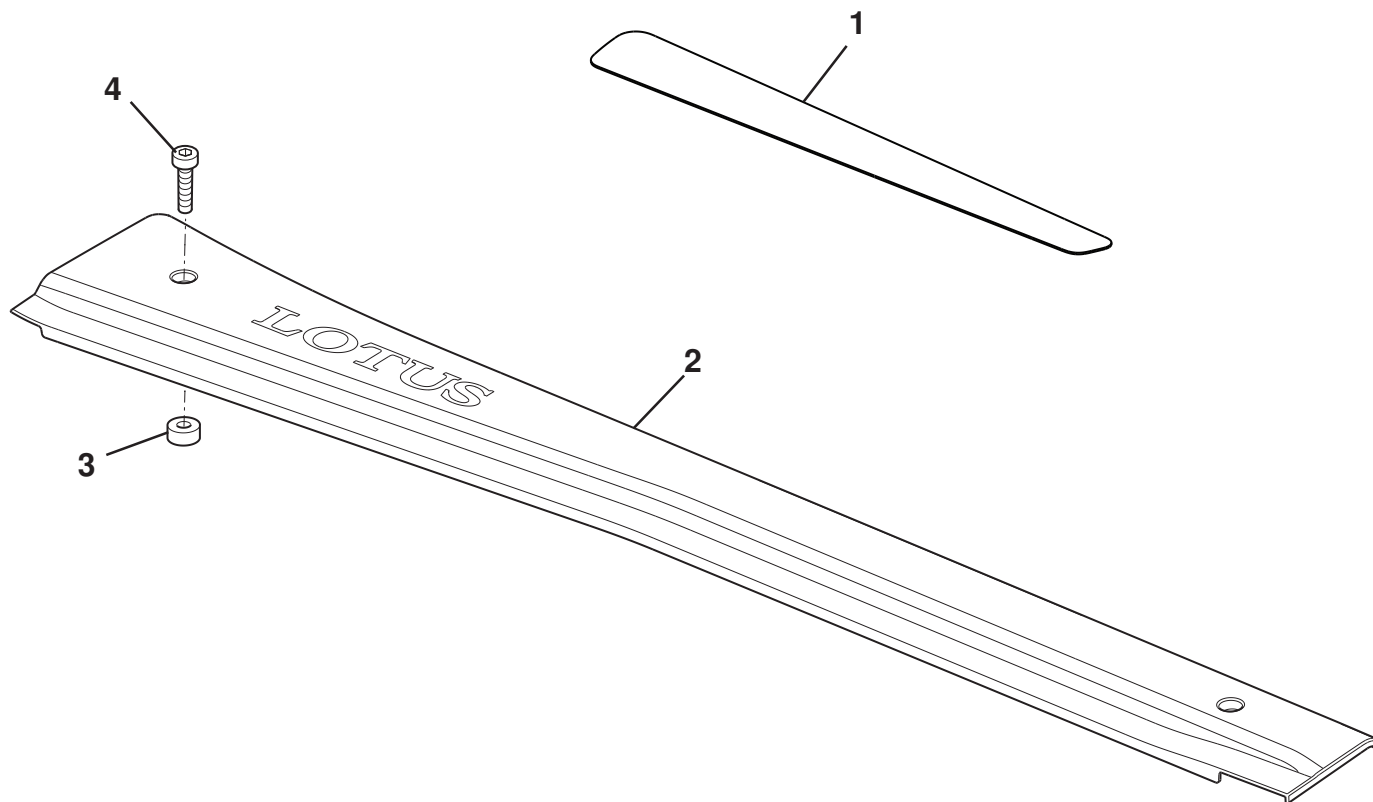

For common components refer to Evora 400 parts list A132T0325J400

EVORA
SPORT/GT

15.18

Service Parts List

EVORA SPORT/ET

Function Code 15.18 Interior Trim, Chassis Trim Panels

<u>Dep</u>	<u>Part Description</u>	<u>Remarks</u>	<u>Option</u>	<u>Part Number</u>	<u>Qty</u>
01	Insert Assembly Kick Plate, carbon LH		Sport 410, GT410 Sport	A132V5993J	1
01a	Insert Assembly Kick Plate, carbon RH		Sport 410, GT410 Sport	A132V5994J	1
02	Sill Trim Assembly LH, carbon		GT430	A710V4003J	1
02a	Sill Trim Assembly RH, carbon		GT430	A710V4004J	1
03	Spacer			A117W6721F	4
04	Screw M6 x 16 skt cap hd blk			A075W7017F	4

Note: For common components
refer to Evora 400 parts list
A132T0325J-400