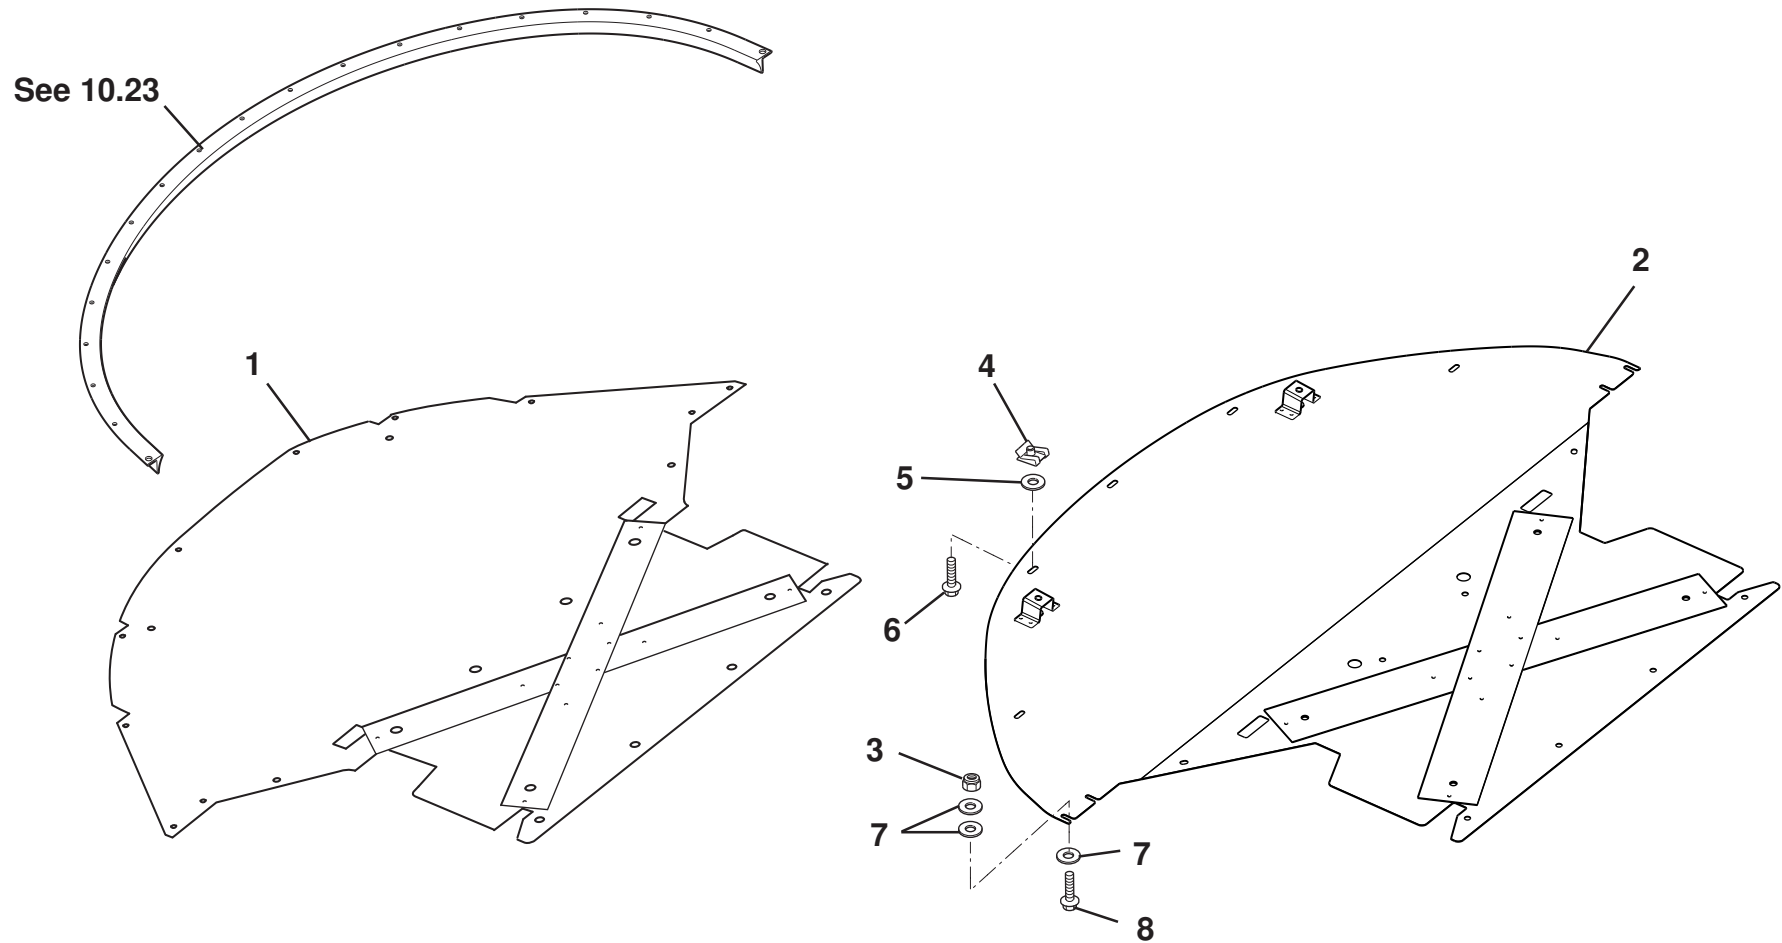

For common components refer to Evora 400 parts list A132T0325J400

EVORA
SPORT/GT

10.26

Updated 2nd January 2018

Service Parts List

EVORA SPORT/ET

Function Code 10.26 Front Undertray

<u>Dep</u>	<u>Part Description</u>	<u>Remarks</u>	<u>Option</u>	<u>Part Number</u>	<u>Qty</u>
01	Front Undertray Assembly		Sport 410	B132U1305J	1
02	Front Undertray Assembly		GT430	B710U0012J	1
02a	Front Undertray Assembly		GT430 Sport, GT 410 Sport	A710U0084J	1
03	Nut Nyloc M6 thin			A907E6285F	4
04	Spirenut M6			A117W6715F	8
05	Washer M6 18 x 1.0		GT430 Sport	B082W4018F	8
06	Screw M6 x 12 hex flg hd.			A132W5010F	8
07	Washer M6 x 18 x 1.6			A121W4196F	12
08	Screw M6 x 20 hex flg hd			A132W5004F	4

Note: For common components
refer to Evora 400 parts list
A132T0325J-400