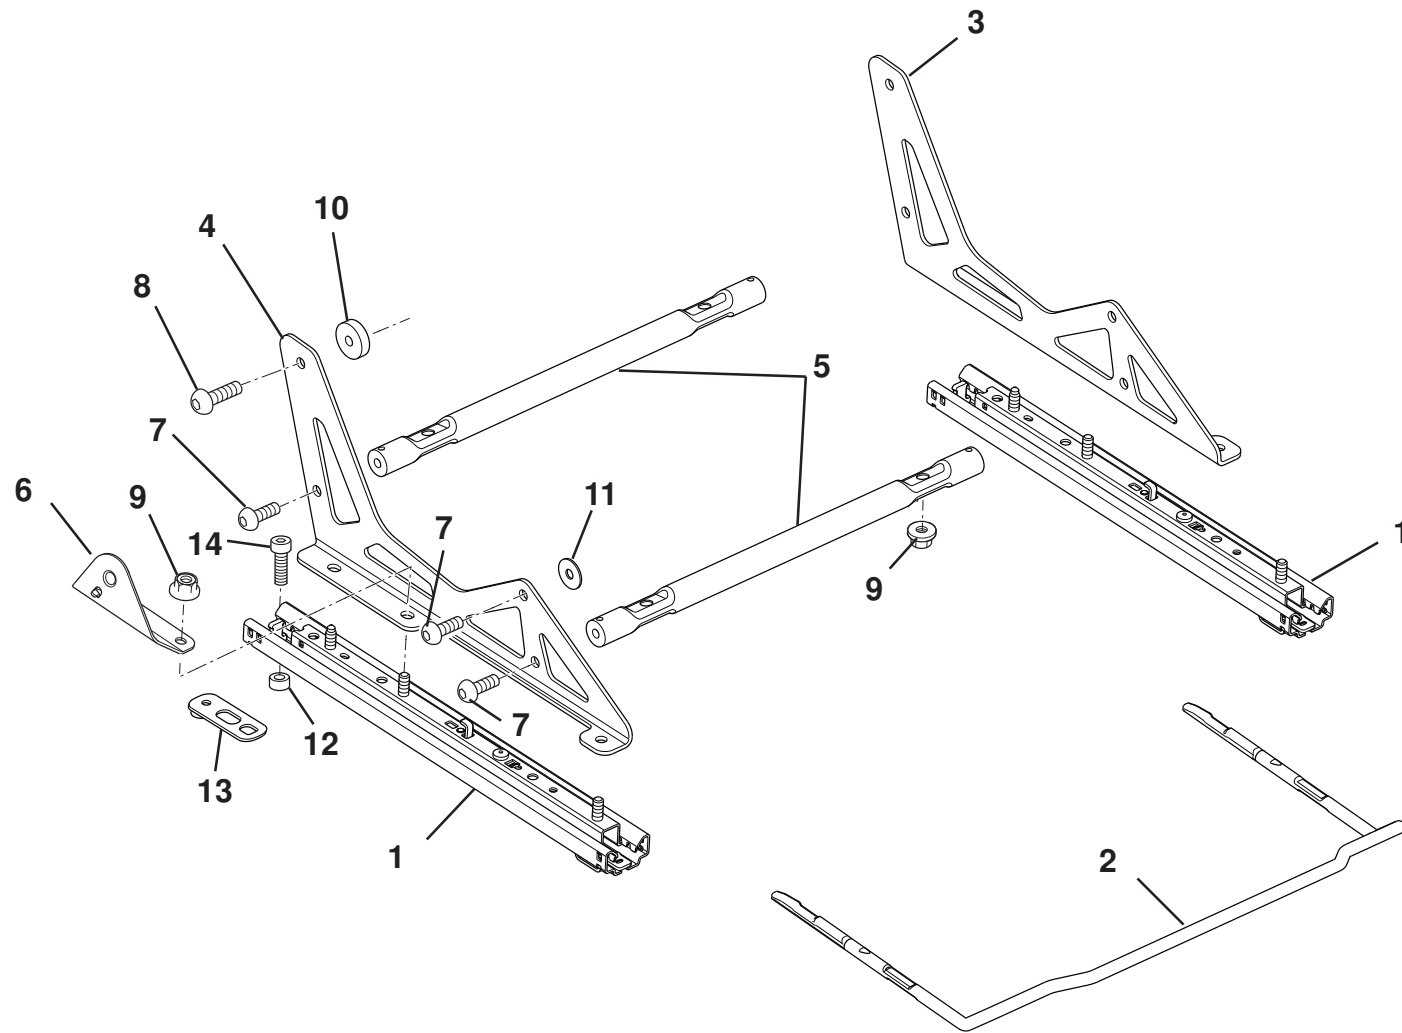

For common components refer to Evora 400 parts list A132T0325J400

EVORA
SPORT/GT

13.01

Updated 5th March 2018

Service Parts List

EVORA SPORT/GT

Function Code 13.01 Seat Runners

<u>Dep</u>	<u>Part Description</u>	<u>Remarks</u>	<u>Option</u>	<u>Part Number</u>	<u>Qty</u>
01	Seat Runner Assembly			A132V1599F	4
02	Release Handle, seat runners			A132V1598F	2
03	Seat Mount LH			A132V4267F	2
04	Seat Mount RH			A132V4268F	2
05	Cross Member Assembly, sports seat			A132V1660F	2
06	Seat Belt Anchorage Bracket LH			A132V4265F	1
06a	Seat Belt Anchorage Bracket RH			A132V4266F	1
07	Screw M8 x 12 skt cap hd, seat			A111W7131F	12
08	Screw M8 x 25 skt cap hd, seat fixing rear			A111W7115F	4
09	Nut M8 hex flg			A132W3006F	20
10	Spacer Nylon M8 x 30 x 8			A132V1683F	4
11	Spacer Nylon M8 x 18 x 1.5			A132V1684F	4
12	Spacer Seat Runner			A132V1298F	2
13	Bracket Isofix			A132V1297F	2
14	Screw M8 x 30 skt cap hd			A132W5061F	8

EVORA
SPORT/GT

Function Code: 13.01, Page: 1

Updated 5th March 2018