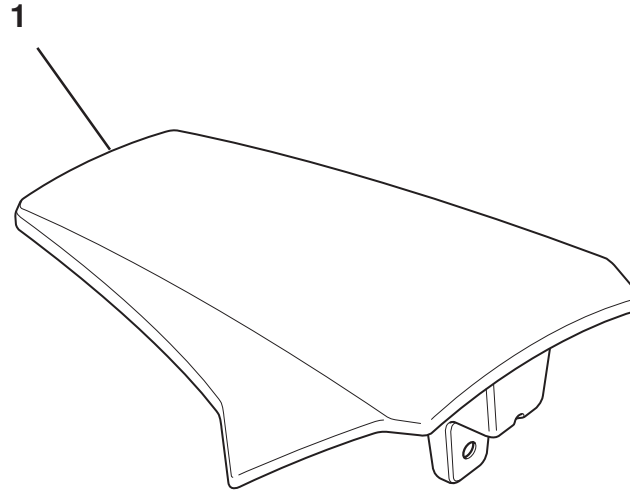

Service Parts List

EVORA SPORT/GT

Function Code 10.02 Body: Bodysides, Windscreen Frame & Rear Bulkhead

<u>Dep</u>	<u>Part Description</u>	<u>Remarks</u>	<u>Option</u>	<u>Part Number</u>	<u>Qty</u>
01	Bodyside LH, primed		GT 430, GT410 Sport	A710B4019K	1
02	Bodyside RH, primed		GT 430, GT410 Sport	A710B4020K	1

Note: For common components
refer to Evora 400 parts list
A132T0325J-400

EVORA
SPORT/GT

Function Code: 10.02, Page: 1

Updated 5th February 2018

For common components refer to Evora 400 parts list A132T0325J400

EVORA
SPORT/GT

10.09