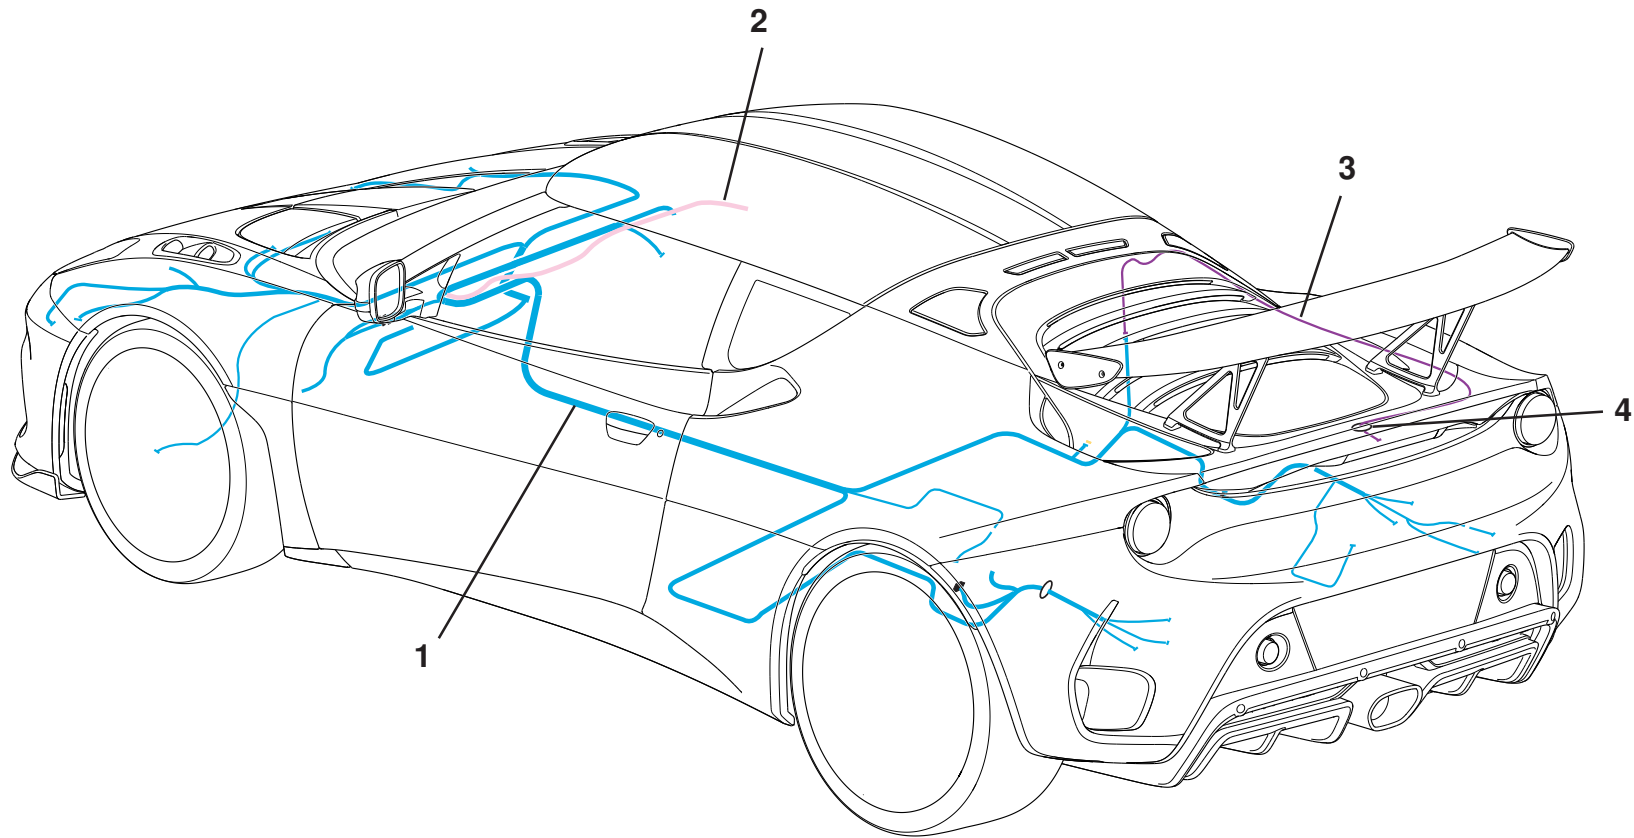

For common components refer to Evora 400 parts list A132T0325J400

EVORA
SPORT/GT

17.01

Updated 2nd April 2018

Service Parts List

EVORA SPORT/GT

Function Code 17.01 Harnesses, Leads

<u>Dep</u>	<u>Part Description</u>	<u>Remarks</u>	<u>Option</u>	<u>Part Number</u>	<u>Qty</u>
01	Harness Main Manual			B132M0581F	1
01a	Harness Main Auto			B132M0580F	1
02	Harness IP Facia		GT430 man & auto Vins HH_20540/1/2,20566/7 & 20601	A710M0003F	1
02a	Harness IP Facia		GT430 Auto	D132M0370F	1
03	Harness Tailgate			A132M0588F	1
04	Grommet			A116W6733F	1

Note: For common components
refer to Evora 400 parts list
A132T0325J-400