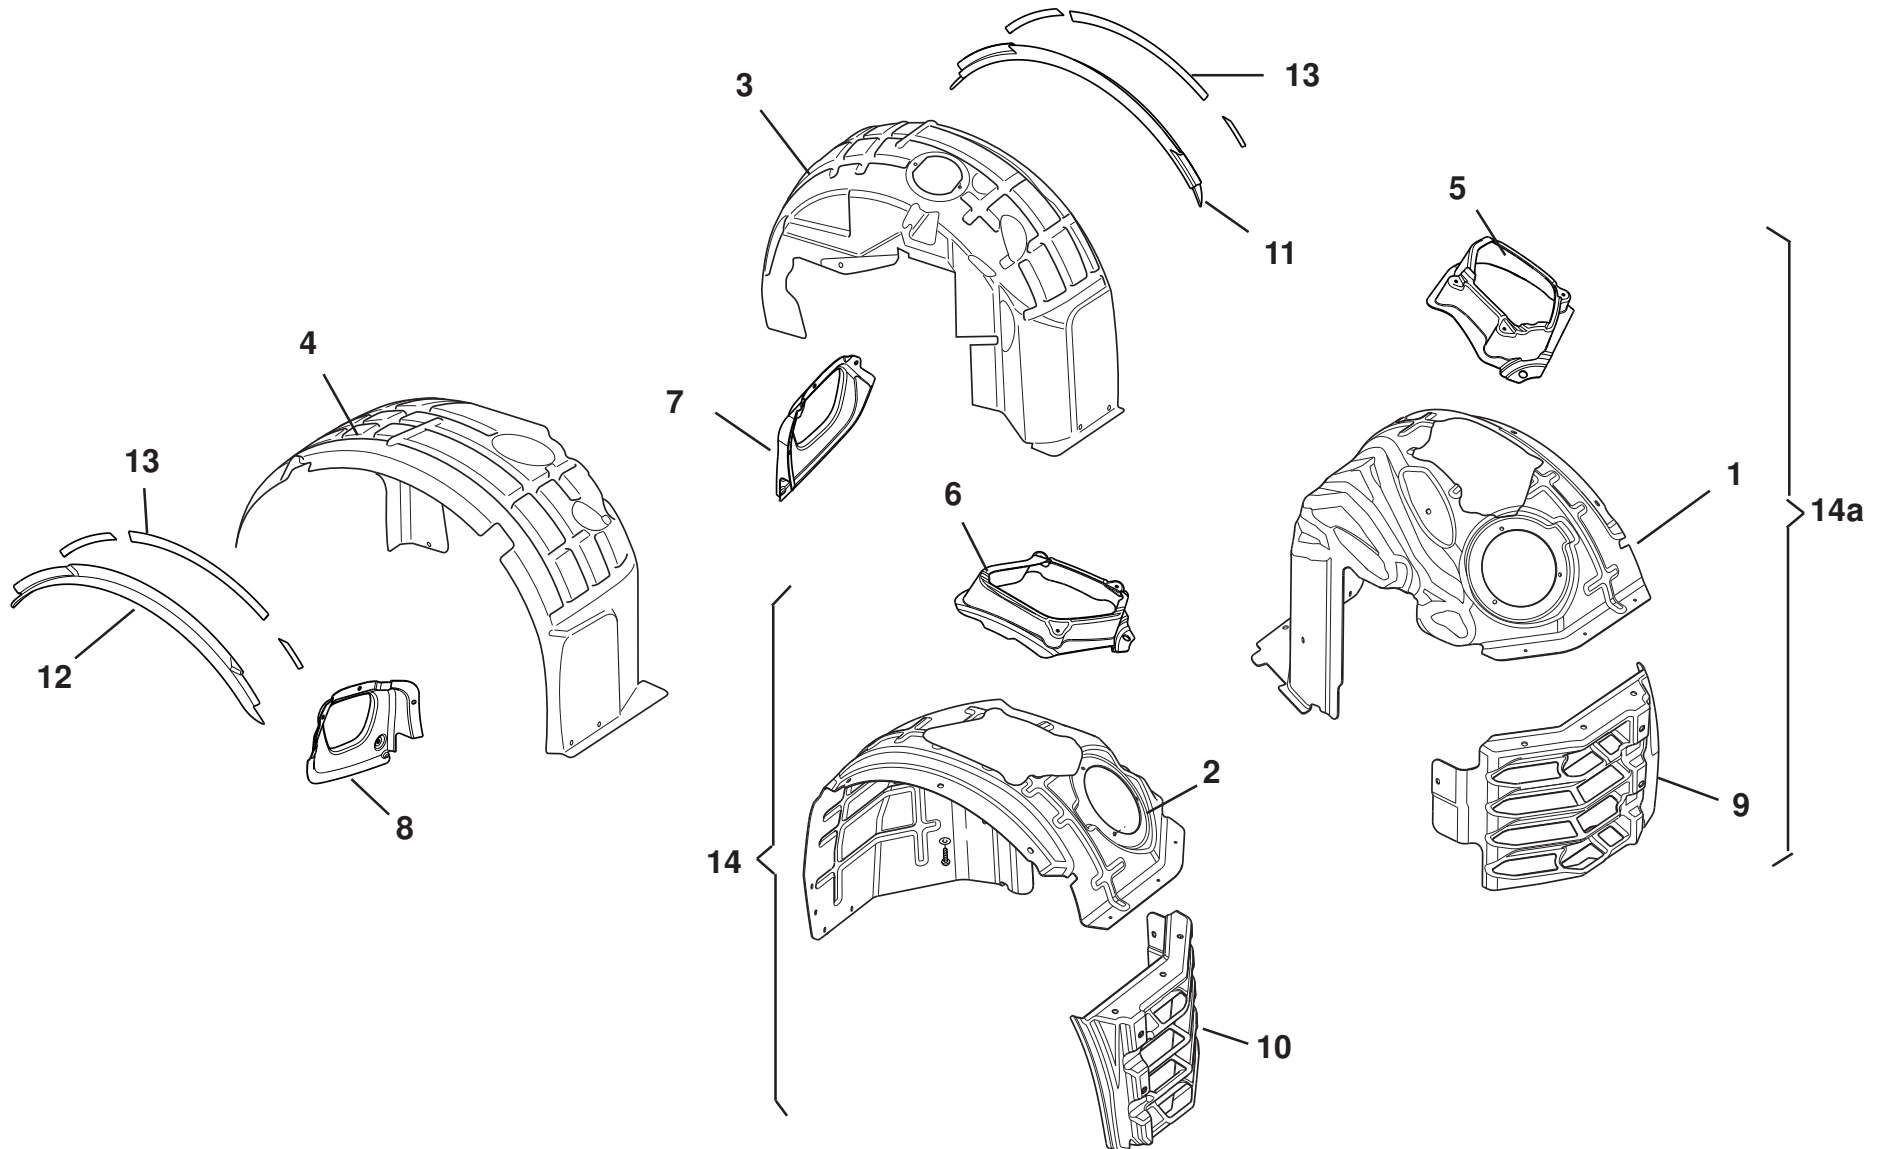

For common components refer to Evora 400 parts list A132T0325J400

EVORA
SPORT/GT

12.01

Updated 2nd November 2018

Service Parts List

Function Code 12.01 Wheelarch Liners

<u>Dep</u>	<u>Part Description</u>	<u>Remarks</u>	<u>Option</u>	<u>Part Number</u>	<u>Qty</u>
01	Wheelarch Liner Front LH		GT430	A710U4017K	1
02	Wheelarch Liner Front RH		GT430	A710U4018K	1
03	Wheelarch Liner Rear LH		GT430, GT410 Sport	A710U0067K	1
04	Wheelarch Liner Rear RH		GT430, GT410 Sport	A710U0068K	1
05	Vent Panel , front wheelarch liner to clam, LH		GT430	A710U4035F	1
06	Vent Panel , front wheelarch liner to clam, LH		GT430	A710U4036F	1
07	Wheelarch Liner Rear Lower LH		GT430	A710U4003F	1
08	Wheelarch Liner Rear Lower RH		GT430	A710U4004F	1
09	Wheelarch Liner Front Grille LH		GT430	A710U4019F	1
09a	Wheelarch Liner Front Grille LH		GT410 Sport	A132U4475H	1
10	Wheelarch Liner Front Grille RH		GT430	A710U4020F	1
10a	Wheelarch Liner Front Grille RH		GT410 Sport	A132U4476H	1
11	Spat LH		GT430	A710U4033F	1
12	Spat RH		GT430	A710U4034F	1
13	Adhesive Tape			A132U6102V	1m
14	Wheelarch Liner Assembly Complete Front LH		GT430	B710U4017K	
14a	Wheelarch Liner Assembly Complete Front RH		GT430	B710U4018K