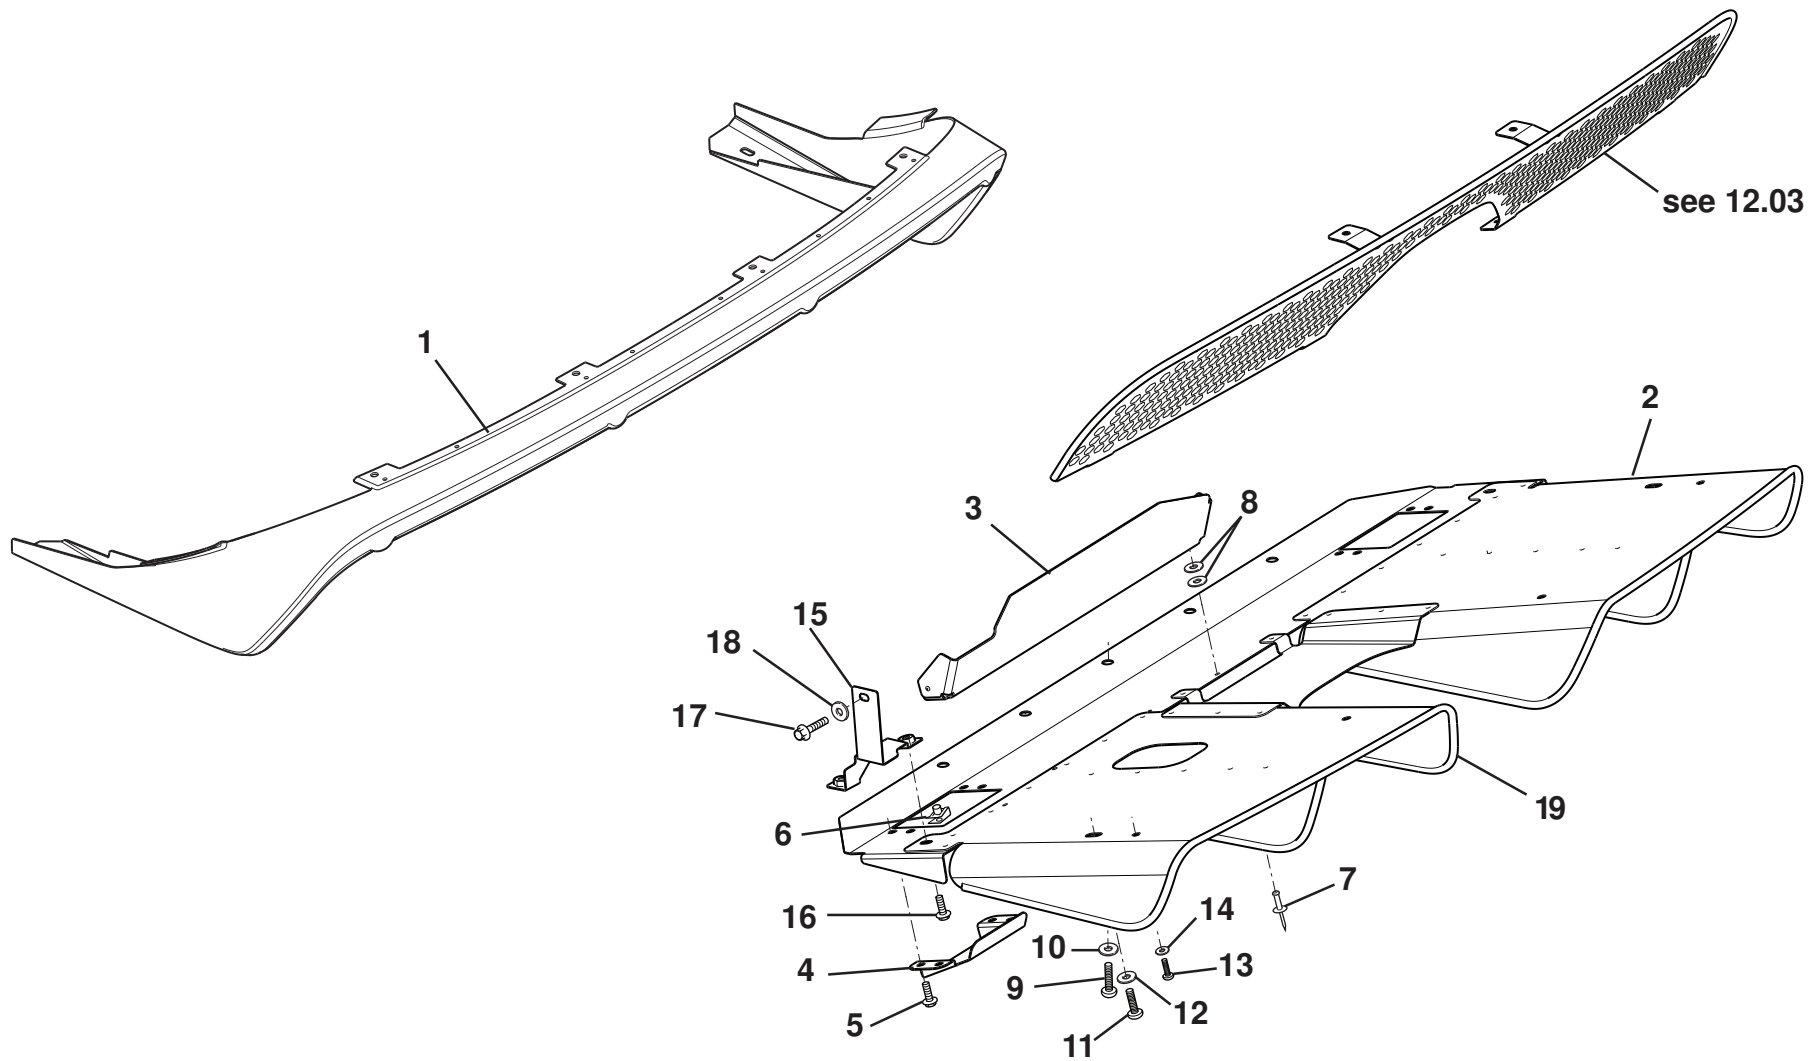

For common components refer to Evora 400 parts list A132T0325J400

EVORA
SPORT/GT

10.25

Updated 5th February 2018

Service Parts List

EVORA SPORT/GT

Function Code 10.25 Undertray & Diffuser

<u>Dep</u>	<u>Part Description</u>	<u>Remarks</u>	<u>Option</u>	<u>Part Number</u>	<u>Qty</u>
01	Diffuser Finisher with reversing sensors, carbon, laquered			B132U1315F	1
02	Rear Diffuser assembly			A138U0212F	1
03	Heatshield Assembly, anti-rollbar			C132U0441F	1
04	Rear Diffuser Duct			A132u0904F	2
05	Bolt M6 x 16 hex flh hd			A918W5208F	8
06	Captive Nut M6			A117W6715F	8
07	Pop Rivet			A082W6512F	4
08	Washer Flat M4 x 10 x 0.8			A075W4062Z	4
09	Screw M5 x 16 btn hd			A111W7156F	5
10	Washer Flat M5 x 25 x 1.4			A082W4098F	5
11	Screw M8 x 20 skt btn hd			A075W7022F	2
12	Washer M8 x 21 x 1.6			A111W4159F	2
13	Screw M6 x 16 skt btn hd			A122W5282F	4
14	Washer M6 x 15 x 1.5			A082W4133F	4
15	Diffuser Mounting Bracket LH			A132U4519F	1
15a	Diffuser Mounting Bracket RH			A132U4520F	1
16	Screw M8 x 20 hex flg hd			A132W5005F	4
17	Screw M6 x 16 hex flg hd			A132W5003F	2

EVORA
SPORT/GT

Function Code: 10.25, Page: 1

Updated 5th March 2018