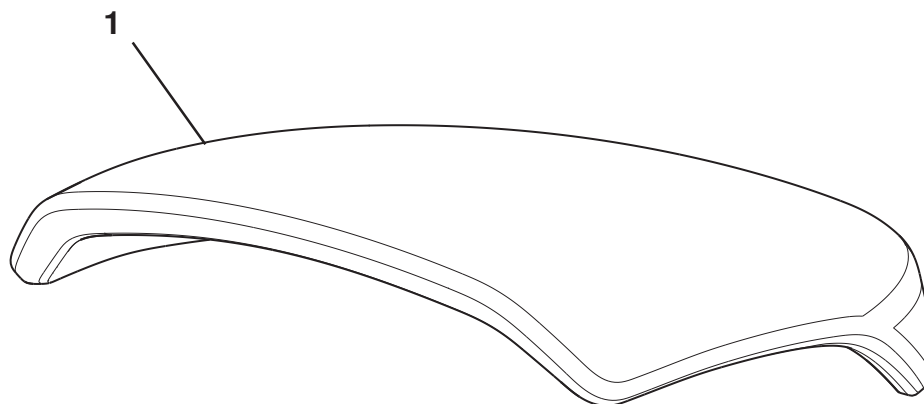

For common components refer to Evora 400 parts list A132T0325J400

EVORA
SPORT/GT

14.10

Service Parts List

EVORA SPORT/GT

Function Code 14.10 Instrument Cowling/Binnacle

<u>Dep</u>	<u>Part Description</u>	<u>Remarks</u>	<u>Option</u>	<u>Part Number</u>	<u>Qty</u>
01	Shroud assembly*		Sport 410	A132V1365JA	1
01a	Shroud assembly*		Sport 410	A132V1365JL	1
01b	Shroud Assembly, carbon fibre		GT430	A710V0002J	1

*Use Trim Order Form LSL654

Note: For common components
refer to Evora 400 parts list
A132T0325J-400