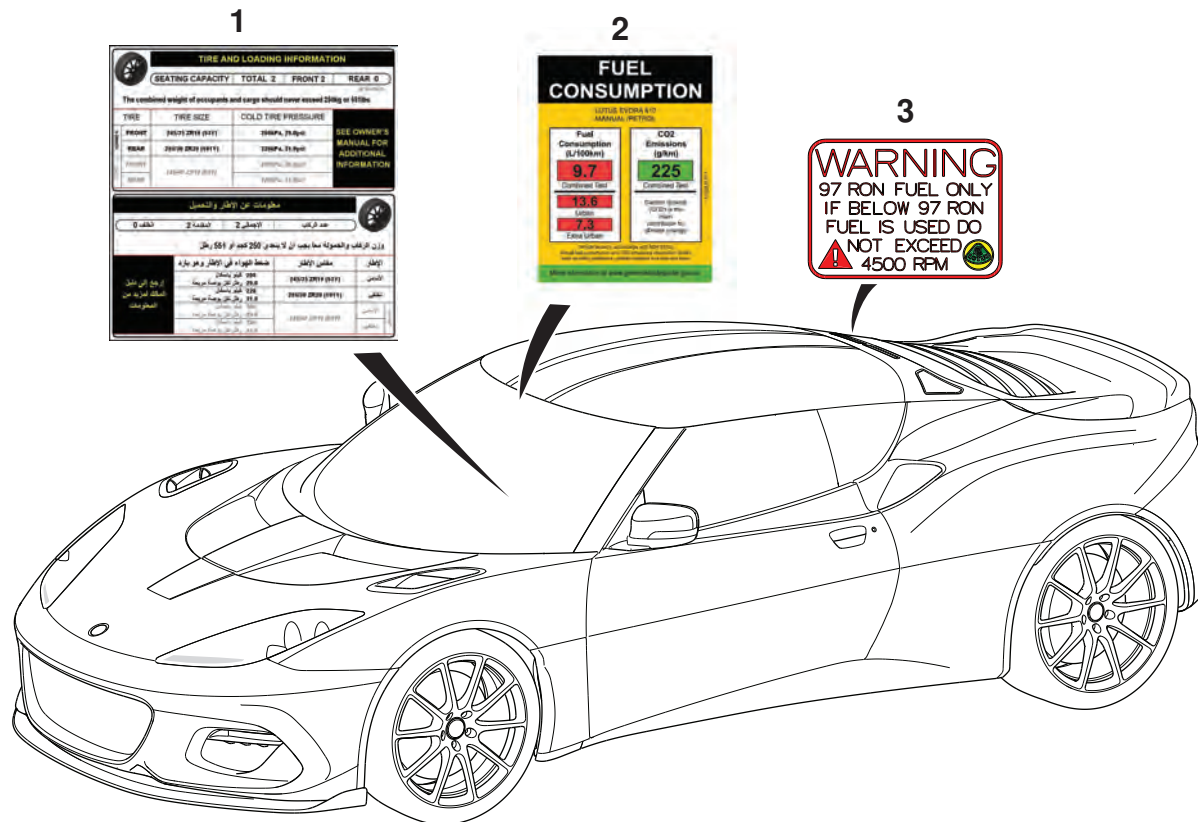

For common components refer to Evora 400 parts list A132T0325J400

EVORA
SPORT/GT

19.01

Updated 4th June 2018

Service Parts List

EVORA SPORT/ET

Function Code 19.01 Labels, Certificates, Literature etc.

<u>Dep</u>	<u>Part Description</u>	<u>Remarks</u>	<u>Option</u>	<u>Part Number</u>	<u>Qty</u>
01	Label, tyre placard, 2+0, GCC	On driver's door	Gulf States, GT430	A710U0070F	1
01a	Label, tyre placard, 2+0, Australia	On driver's door	Australia, GT430 Sport/410 Sport	A710U0069F	1
01b	Label, tyre placard, 2+2, GCC	On driver's door	Gulf States, GT430	A710U0058F	1
01c	Label, tyre placard, 2+2, Australia	On driver's door	Australia, GT430 Sport/410 Sport	A710U0057F	1
02	Label, fuel consumption, Australia, manual		410	A132U1371F	1
02a	Label, fuel consumption, Australia, auto		410	A132U1369F	1
02b	Label, fuel consumption, Australia, manual		430	A710U0105F	1
02c	Label, fuel consumption, Australia, auto		430	A710U0106F	1
03	Decal Fuel Filler Flap		430	A132B0608F	1