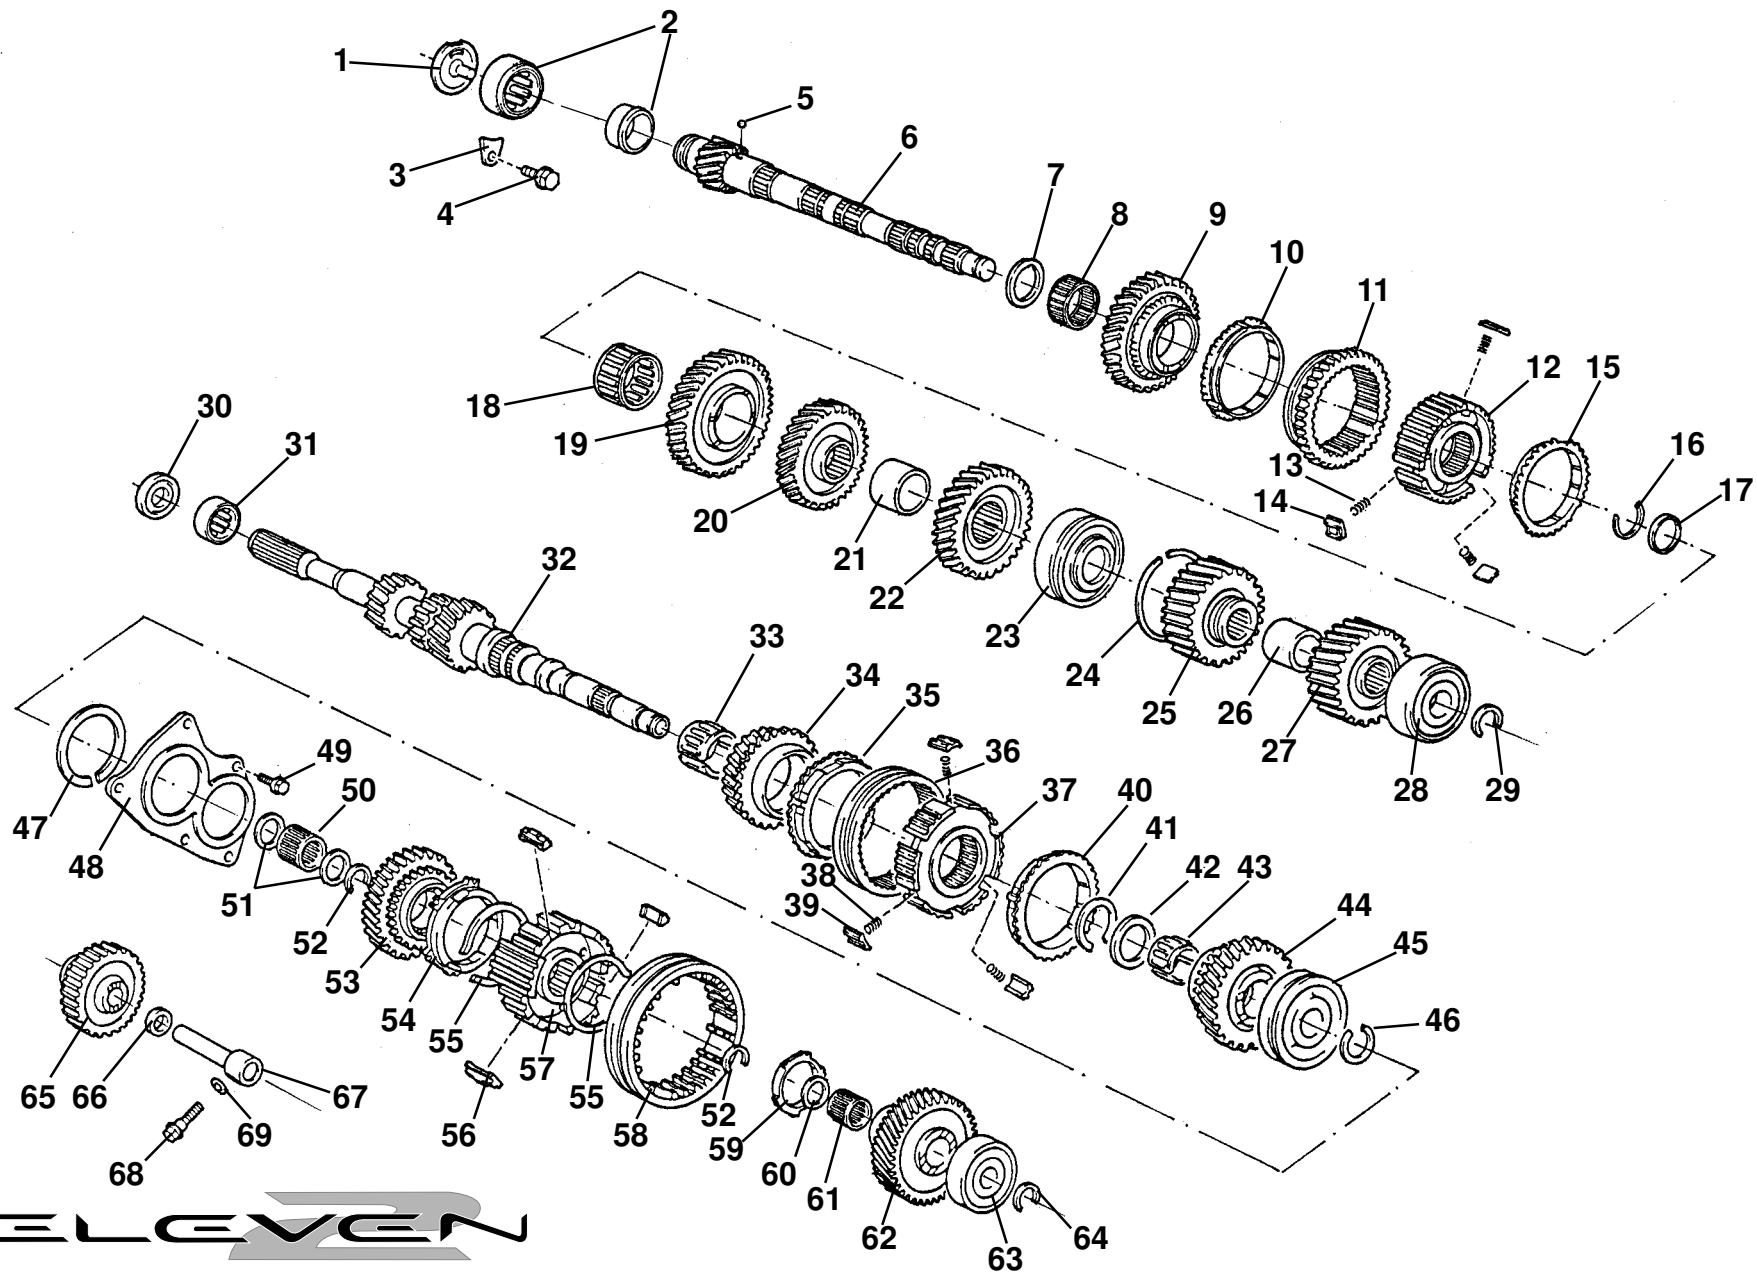

ELEVEN

47.07

Service Parts List

ELEVEN

Function Code 47.07 Gears, Shafts & Bearings

<u>Dep</u>	<u>Part Description</u>	<u>Remarks</u>	<u>Option</u>	<u>Part Number</u>	<u>Qty</u>
01	Cover, output shaft			A120F6029S	1
02	Bearing, roller, output shaft front			A120F6007S	1
03	Plate, bearing retention			A120F6026S	1
04	Bolt, plate to casing			A120F6027S	1
05	Ball, output shaft			A120F6078S	1
06	Output Shaft			A120F6203S	1
07	Thrust Washer, 1st gear			A120F6077S	1
08	Bearing, needle roller, 1st gear			A120F6016S	1
09	1st Gear, driven			A120F6141S	1
10	Synchro Ring, 1st gear			A120F6074S	1
11	Reverse Gear, driven			A120F6071S	1
12	Synchro Hub, No. 1			A120F6072S	1
13	Spring, synchro key			A120F6076S	3
14	Synchro Key			A120F6073S	3
15	Synchro Ring Set, 2nd gear			A120F6075S	1
16	Snap Ring, hub to shaft, A, 2.50mm			A120F6082S	1
16a	Snap Ring, hub to shaft, B, 2.56mm			A120F6083S	1
16b	Snap Ring, hub to shaft, C, 2.62mm			A120F6084S	1

ELEVEN

Function Code: 47.07, Page: 1

Updated 2nd November 2015