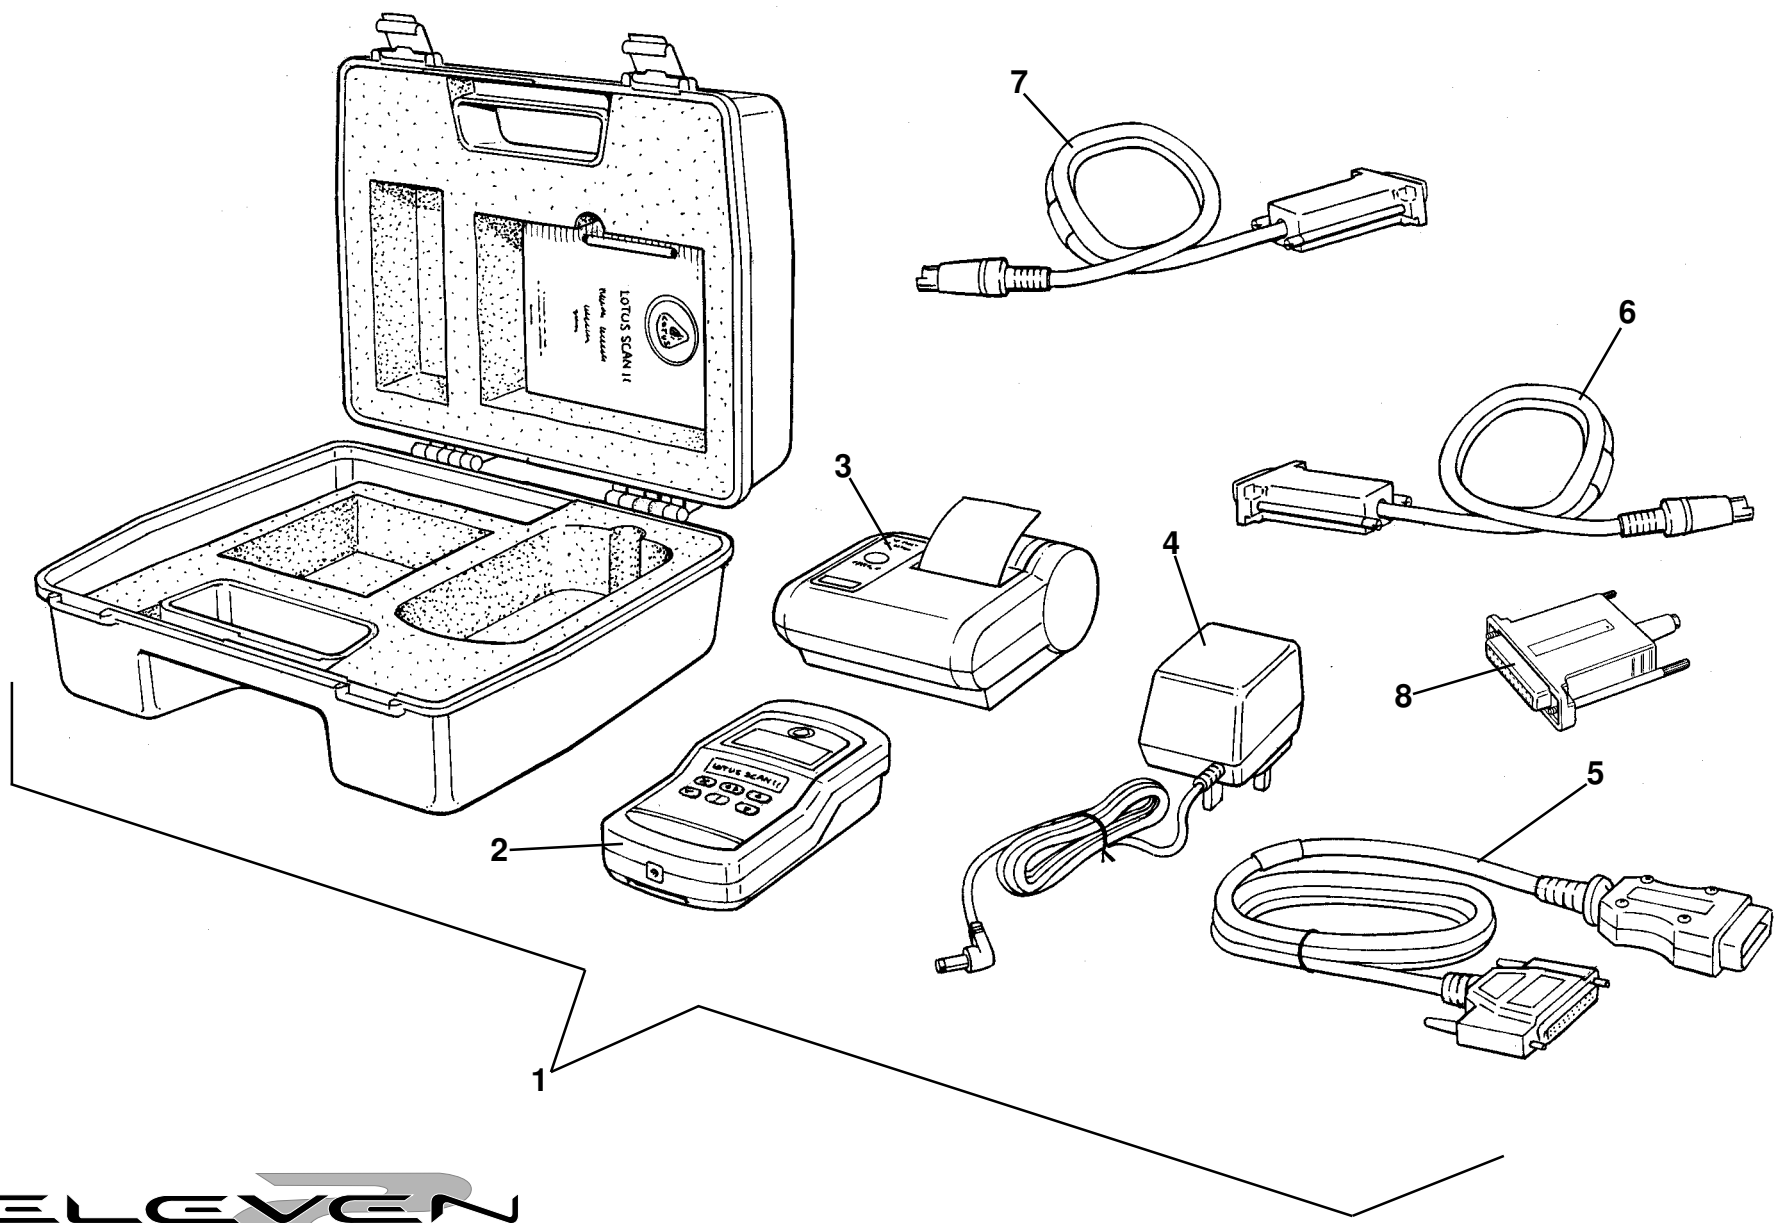

ELEVEN

60.01a

Service Parts List

ELEVEN

Function Code 60.01a Diagnostic Equipment

<u>Dep</u>	<u>Part Description</u>	<u>Remarks</u>	<u>Option</u>	<u>Part Number</u>	<u>Qty</u>
01	Lotus Scan III Kit			T000T1467F	1
02	Lotus Scan III, scanner tool			T000T1426F	1
03	Printer			T000T1419F	1
04	Transformer, printer or scanner power supply			T000T1427F	1
05	Lead, scanner to ALDL connector, blue			T000T1457F	1
06	Lead, scanner to printer			T000T1429F	1
07	Lead, scanner to PC			T000T1430F	1
08	Adaptor, transformer to scanner			T000T1436F	1
09	Plug Adaptor, Euro, transformer	Not illustrated, UK to European plug		T000T1421F	1
10	Scan III update CD, '06 all territories		'06 MY	T000T1470F	1
11	Techcentre Installation Disc	All models except Europa		T000T1510F	1
12	Kit, Vehicle Communication Device (VCD)	Not illus. Incl. leads and case		T000T1472F	1
13	Lead, T4e Programming Lead, yellow	Not illustrated, for Techcentre		T000T1497F	1
14	Lead, Vehicle Communication Device (VCD) to PC	Not illustrated, for Techcentre		T000T1537F	1

ELEVEN

Function Code: 60.01a, Page: 1

Updated 4th April 2013