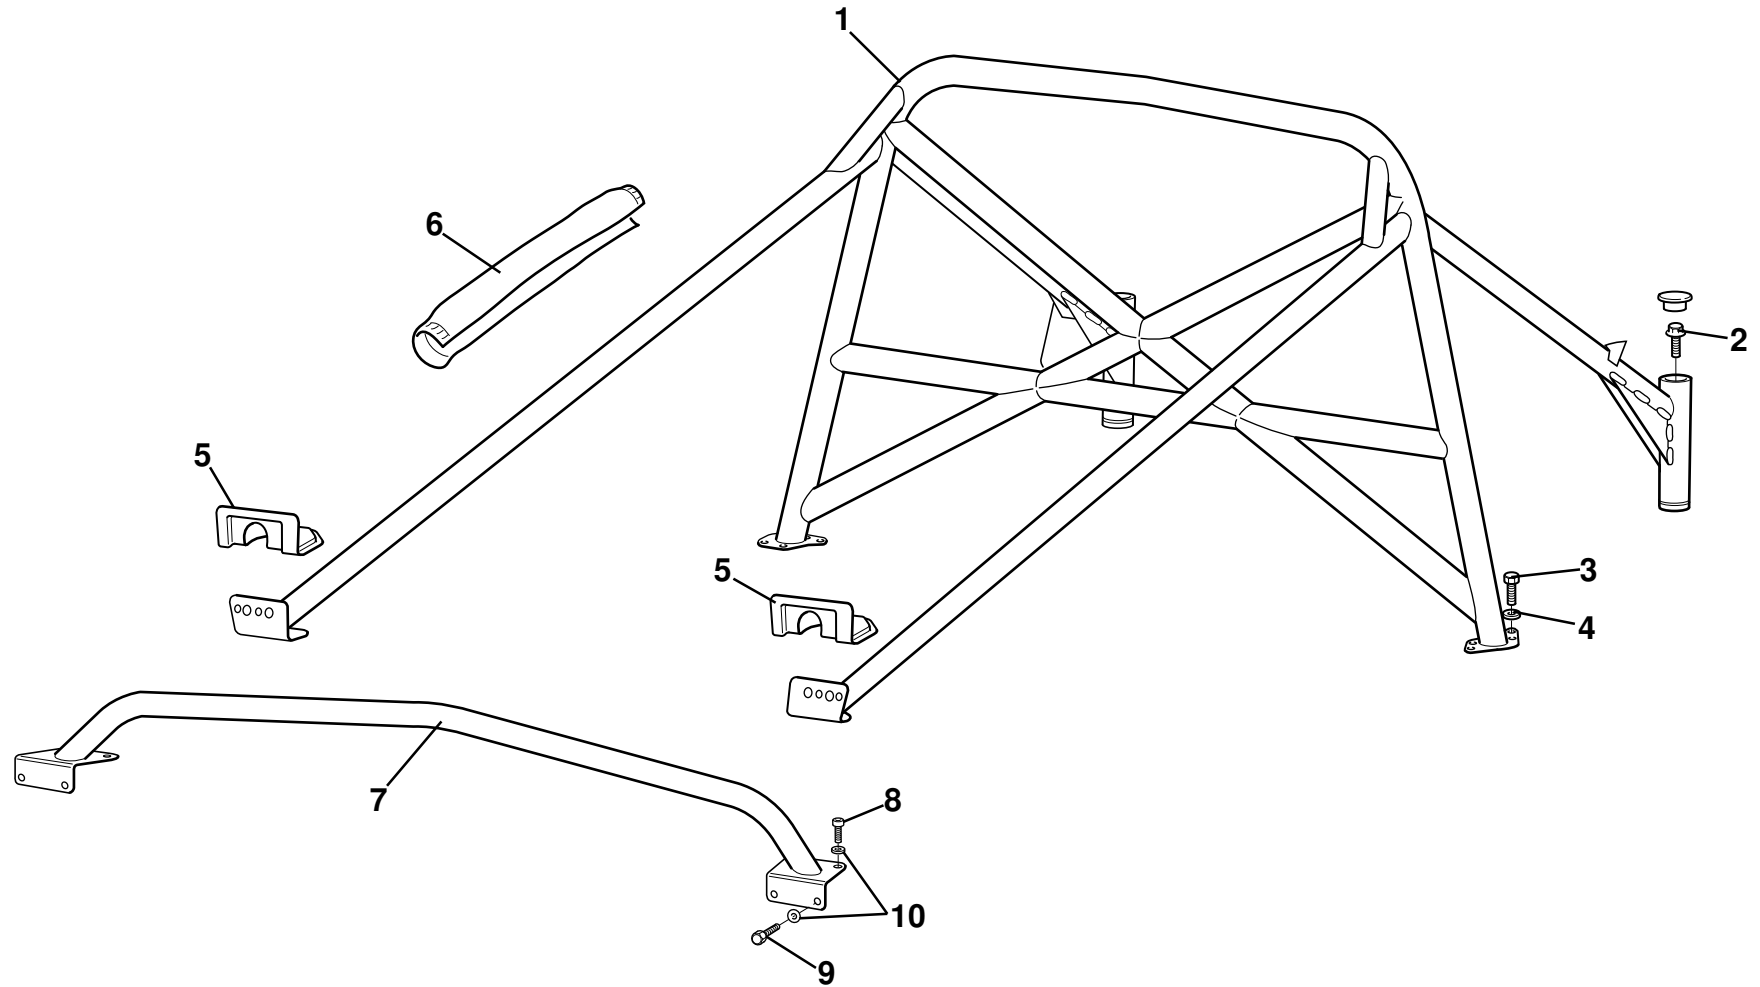

ELEVEN

30.02a

Service Parts List

ELEVEN

Function Code 30.02a Roll Cage, FIA Compliant

<u>Dep</u>	<u>Part Description</u>	<u>Remarks</u>	<u>Option</u>	<u>Part Number</u>	<u>Qty</u>
01	Roll Cage, FIA compliant			C127A0026F	1
01a	Roll Cage, Japan	Three point seat belts	Japan	A127A0044F	1
01b	Roll Cage, federal, SCCA compliant		USA	A127A0050F	1
02	Screw, M10 x 35, flg. hd., rear stay fixing			A116W5247F	2
03	Screw, M8 x 25, button hd., black, frame to chassis			A111W7132F	16
04	Washer, flat, M8 x 16.6 x 1.4, black, frame to chassis			A075W4020Z	16
05	Cover, roll cage foot, front			A127B0118K	2
06	Trim, roll cage			A127V0006J	2
06a	Trim, roll cage, long	Fits item 01a	Japan	A127V0012J	2
07	Roll Hoop, front, federal, SCCA compliant		USA	A127A0051F	1
08	Screw, M8 x 25, cap hd., roll hoop to skuttle beam top		USA		4
09	Screw, M8 x 25, hex. hd. black, roll hoop to chassis front		USA	B075W1039Z	4
10	Washer, flat, M8 x 16.6 x 1.4, black, hoop to chassis		USA	A075W4020Z	8