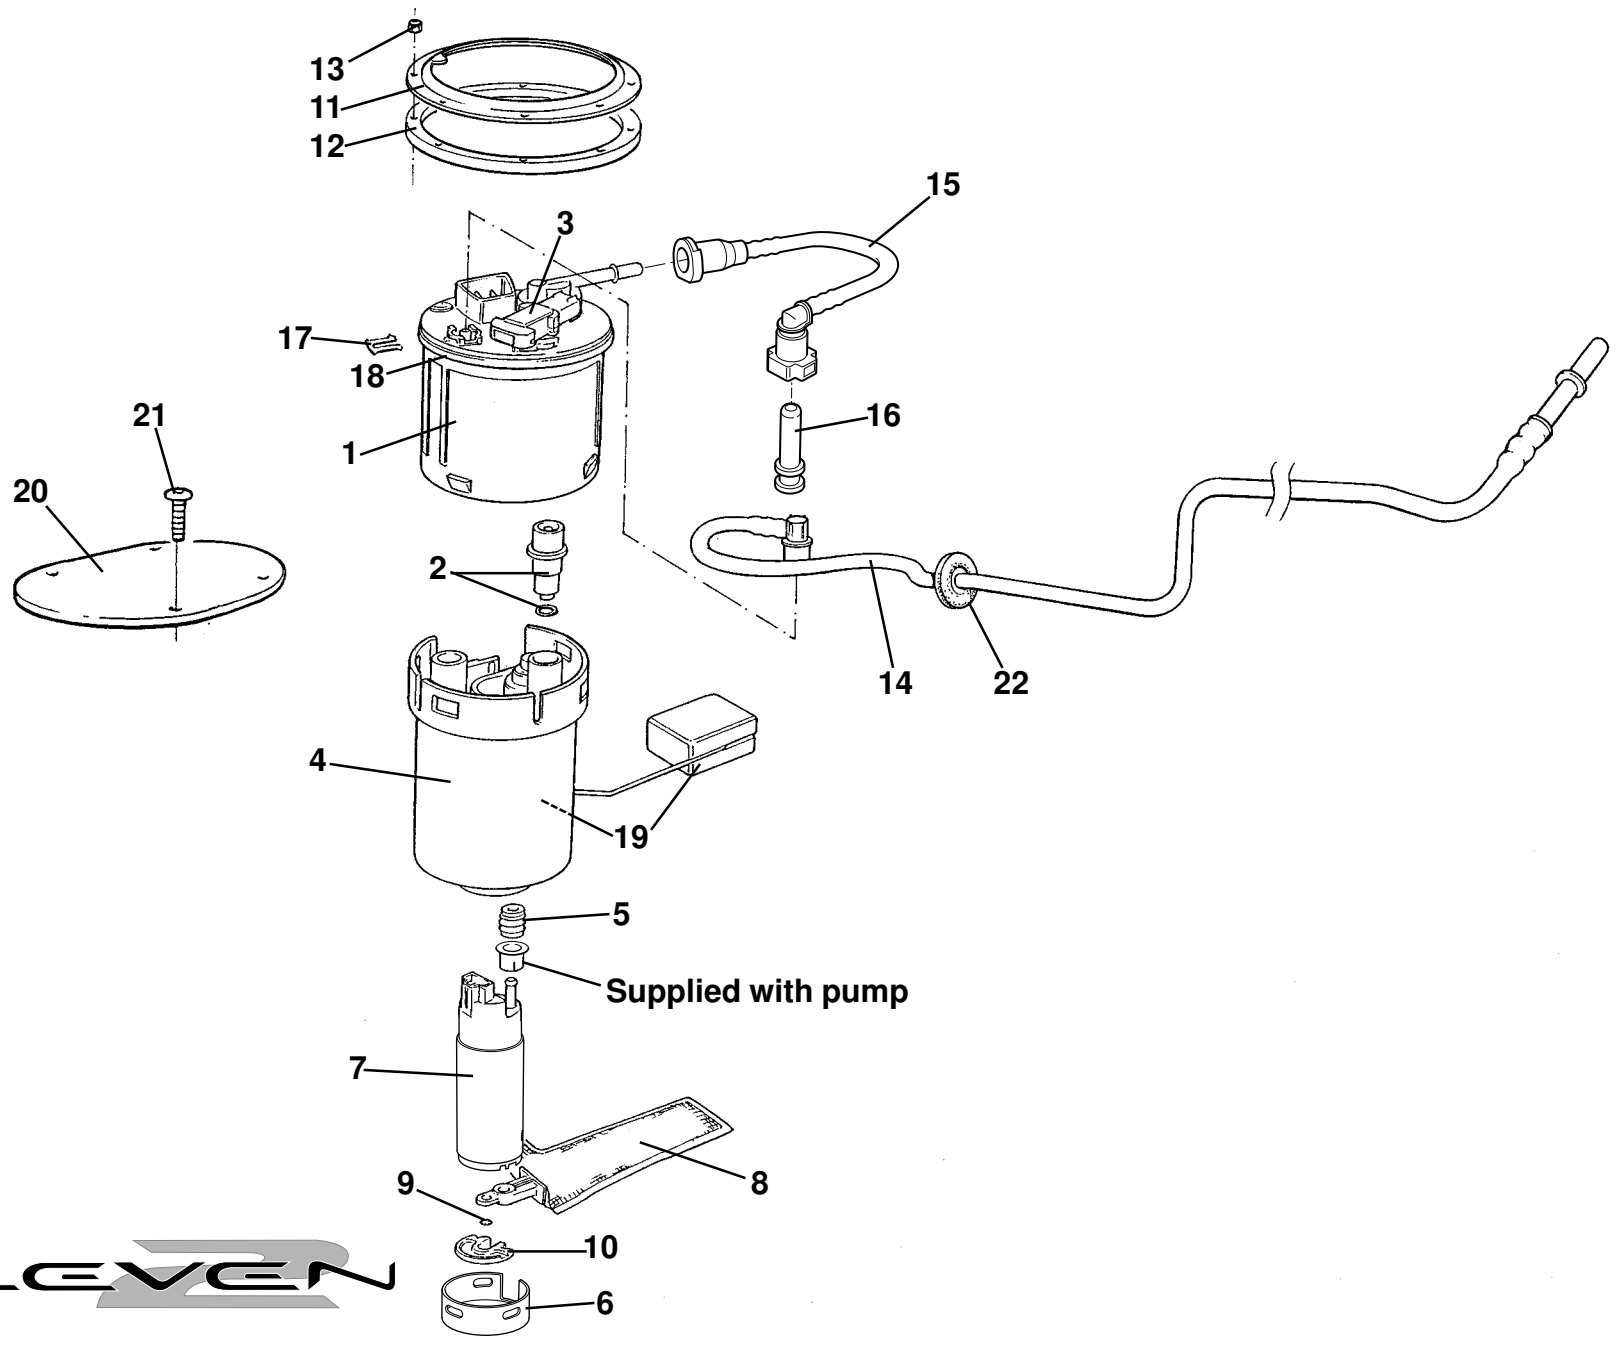

ELEVEN

44.03

Function Code 44.03 Fuel Pump; Filter, Pipes

<u>Dep</u>	<u>Part Description</u>	<u>Remarks</u>	<u>Option</u>	<u>Part Number</u>	<u>Qty</u>
01	Pipe Plate Assembly			A120L6008S	1
02	Fuel Pressure Regulator	Includes 'O' ring		A120E6413S	1
03	Sensor, vapour pressure			A120L6014S	1
04	Filter, tank			A120L6007S	1
05	Seal, pump to filter			A120L6005S	1
06	Retainer Cap, fuel pump			A127L6001K	1
07	Fuel Pump, Denso high flow			A127L6002F	1
08	Filter, suction, pump			A120L6001S	1
09	Clip, filter to pump			A120L6003S	1
10	Rubber Cushion, pump assy. Supporting			A120L6006S	1
11	Clamp Ring, fuel pump			A120L0013H	1
12	Spacer Ring, fuel pump			B121L0031H	1
13	Nyloc Nut, M6, pump to tank			A120L0014H	8
14	Pipe, fuel feed			A128L0019F	1
15	Pipe, breather blanking			A121L0060H	1
16	Plug, alloy, breather blanking			A127L0012F	1
17	Clip, pipe retaining	Also sensor retaining		A120L6012S	2
18	Gasket, pump to tank, LEV 2			A121L0076F	1
19	Sender Unit, fuel level			A120L0020S	1
20	Access Panel, fuel pump connections			A127L0010F	1
21	Screw, panel to chassis			A111W7117F	4