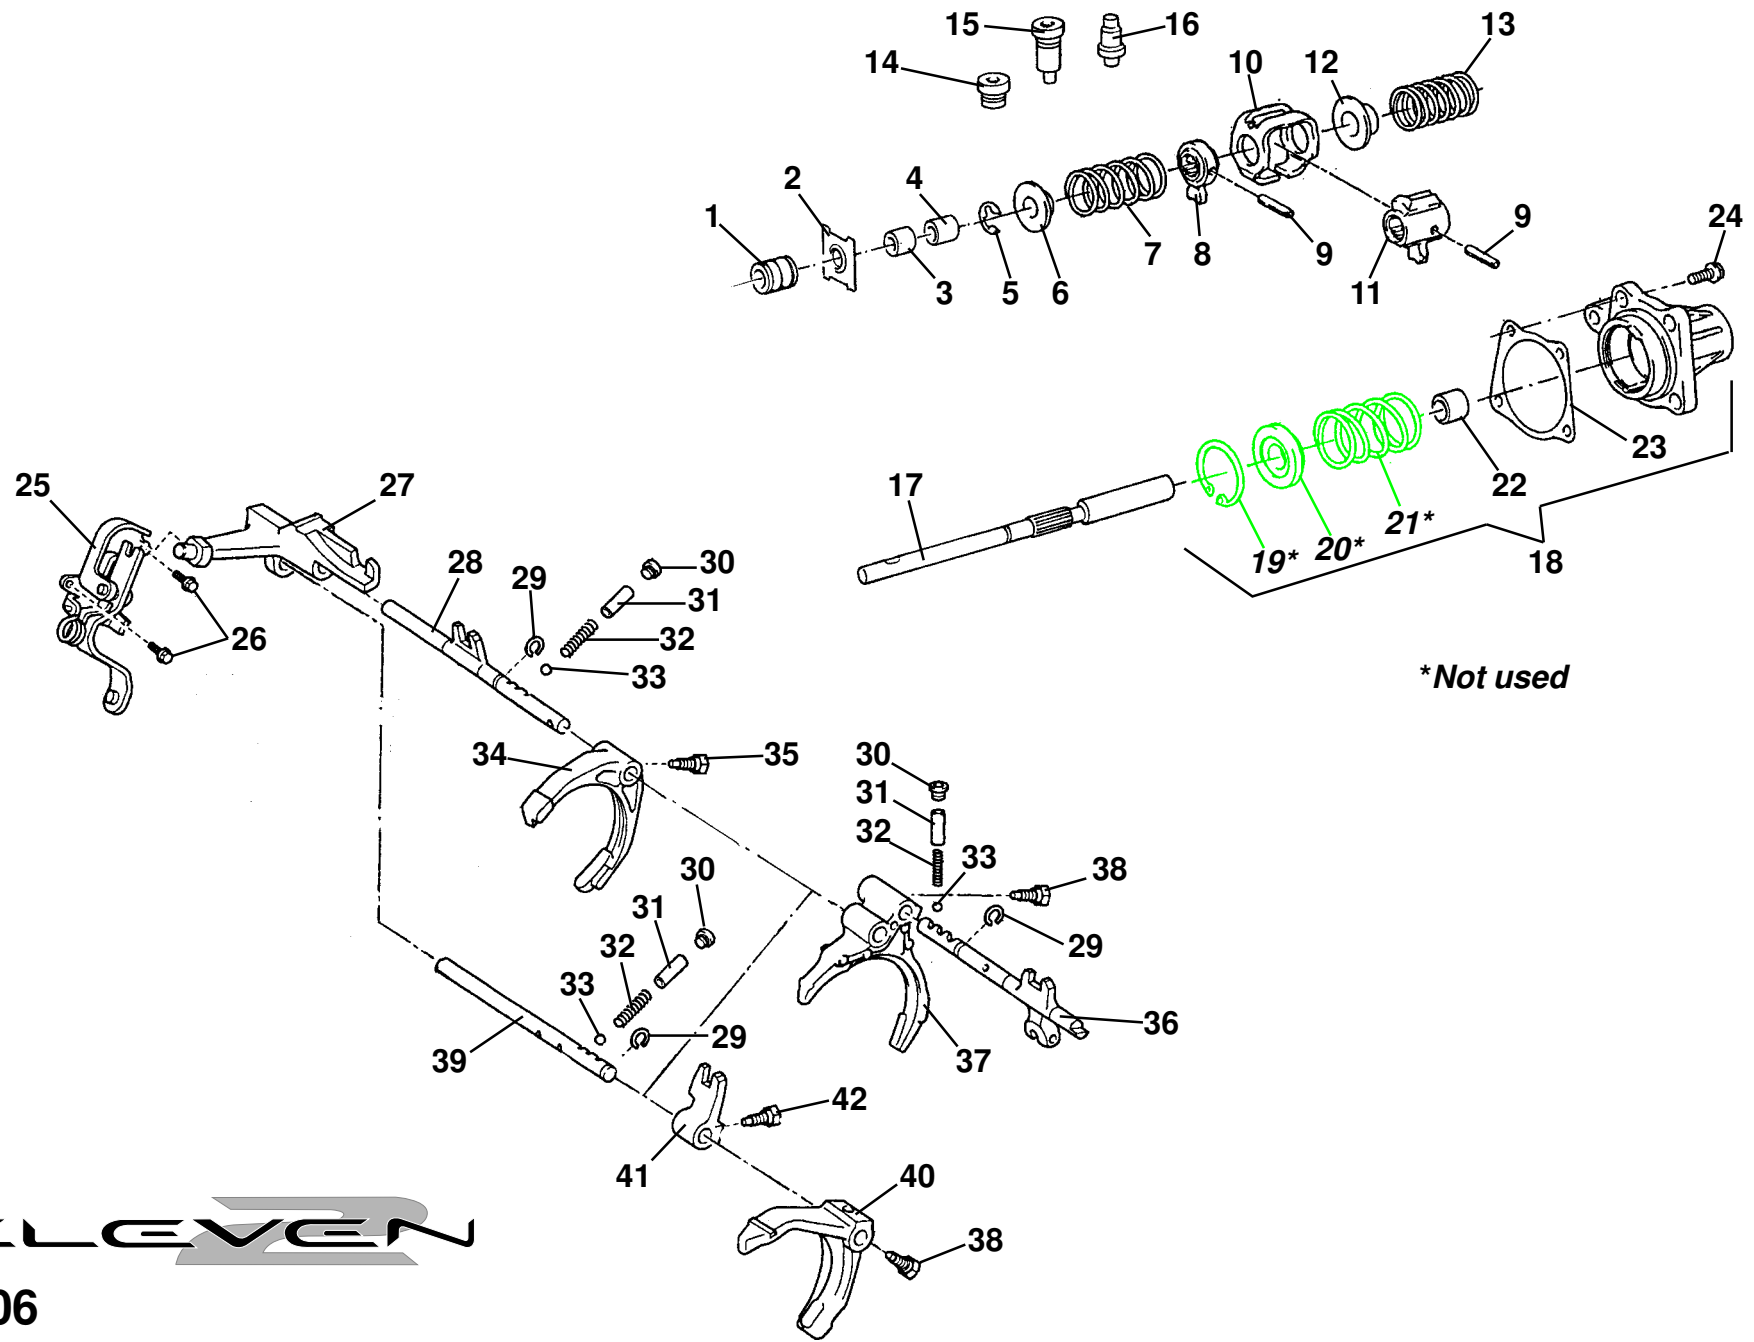

ELEVEN

47.06

Function Code 47.06 Gear Selector Mechanism, Internal

<u>Dep</u>	<u>Part Description</u>	<u>Remarks</u>	<u>Option</u>	<u>Part Number</u>	<u>Qty</u>
01	Seal, outer, shaft to casing			A120F6036S	1
02	Dust Boot, inner, shaft to casing			A120F6197S	1
03	Bush, select/shift shaft			A120F6256S	1
04	Bearing, needle roller			A120F6037S	1
05	Retainer, 'E' ring, spring seat			A120F6186S	1
06	Seat, select spring no.2			A120F6183S	1
07	Spring, select return, no. 2			A120F6185S	1
08	Lever, shift inner no.2			A120F6180S	1
09	Pin, slotted spring			A120F6184S	2
10	Plate, shift interlock			A120F6182S	1
11	Lever, shift inner no.1			A120F6179S	1
12	Seat, select spring no.1			A120F6187S	1
13	Spring, selec return no.1			A120F6191S	1
14	Plug, reverse restrict pin			A120F6201S	1
15	Ball Assembly, lock no.1			A120F6161S	1
16	Plug, transmission breather			A120F6038S	1
17	Shaft, shift & select			A120F6181S	1
18	Cover Assembly, control shaft	Incl. Items 19, 20, 21, not used		A120F6188S	1
19	Snap Ring, support to case	Not used on Lotus		A120F6192S	1
20	Seat, select spring no.3	Not used on Lotus		A120F9189S	1
21	Spring, shift/select shaft	Not used on Lotus		A120F6193S	1