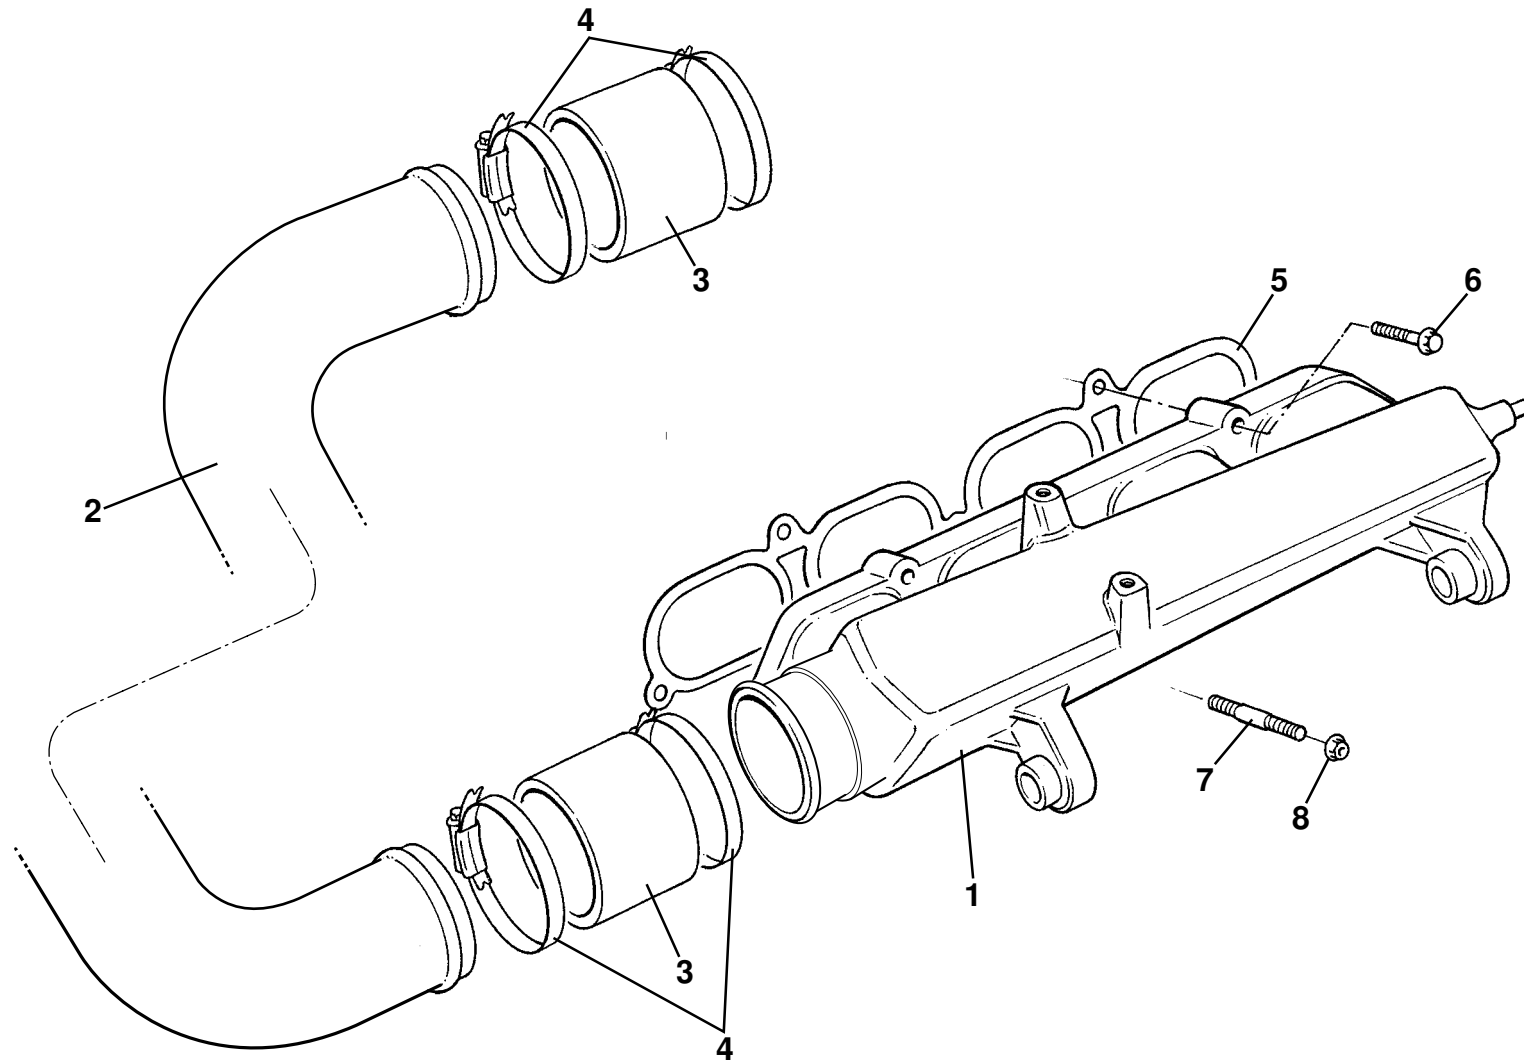

ELEVEN

42.07d

Service Parts List

ELEVEN

Function Code 42.07d Inlet Manifold, Supercharged Engine

<u>Dep</u>	<u>Part Description</u>	<u>Remarks</u>	<u>Option</u>	<u>Part Number</u>	<u>Qty</u>
01	Inlet Manifold			A128E0012F	1
02	Pipe, intercooler to inlet manifold			B127E4002F	1
02a	Pipe, intercooler to inlet manifold, polished			A127E4006F	1
03	Hose, pipe to intercooler/manifold			A128L0013F	2
04	Hose Clip, 60-80mm, hose fixing			A075L6044F	4
05	Gasket, inlet manifold			A120E6342S	1
06	Bolt, M8, flg. hex. hd., manifold to head, short			A120E6324S	1
07	Bolt, M8, flg. hd., manifold to head, long			A120E6325S	1
08	Stud, M8 x 25, lower centre fixing			A128W8056F	1
09	Nut, flange, M8, lower centre/upper left			A111W3154F	2
10	Stud, M8, manifold to head, upper left			A120E6115S	1
11	Bolt, M8 x 25, flg. hd., manifold to head			A116W5238F	1

ELEVEN

Function Code: 42.07d, Page: 1

Updated 3rd February 2014