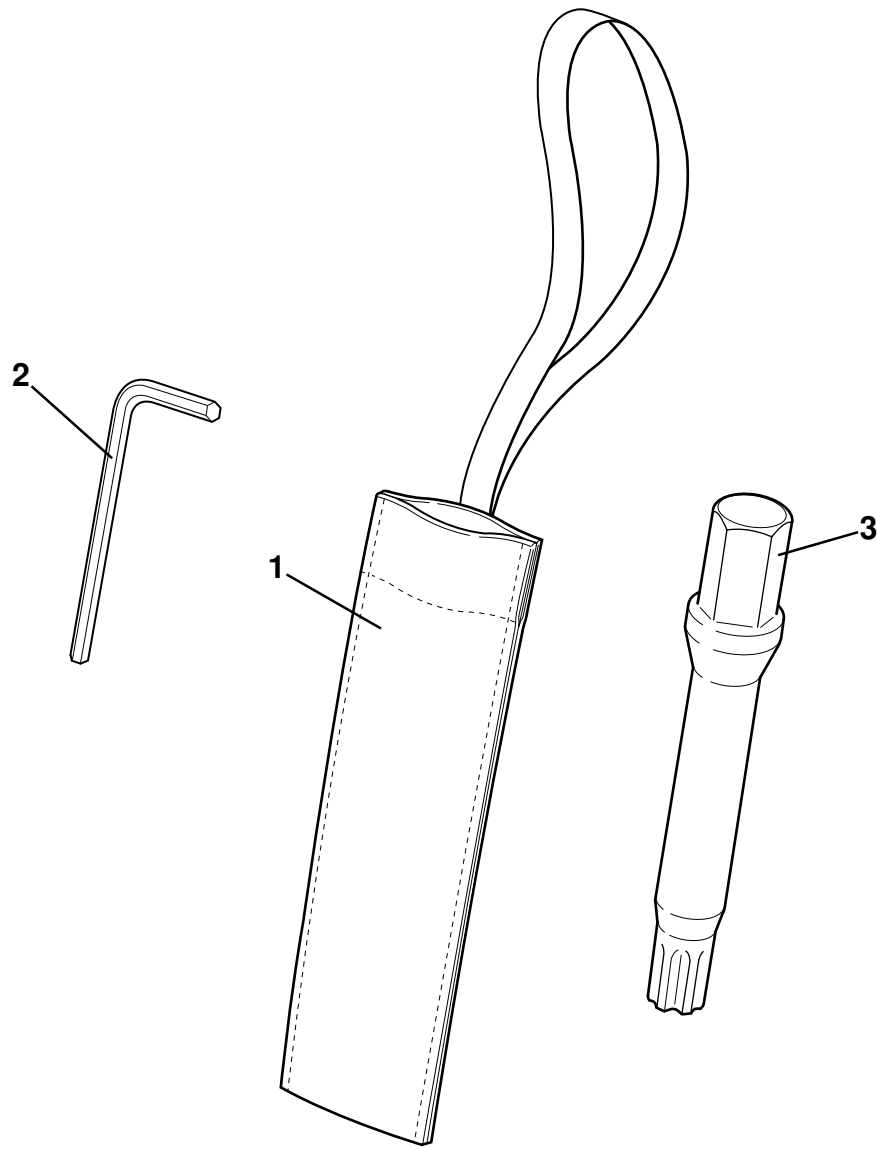

ELEVEN

60.01

Function Code 60.01 Tool Kit

<u>Dep</u>	<u>Part Description</u>	<u>Remarks</u>	<u>Option</u>	<u>Part Number</u>	<u>Qty</u>
01	Tool Case	Stowed in RH roll cage tube		A127T0002J	1
02	Allen Key, M3 x 63	Access panels, battery cover		A117T6002H	1
03	Wheel Bolt Adaptor	Also see 34.01		A117G0036F	1