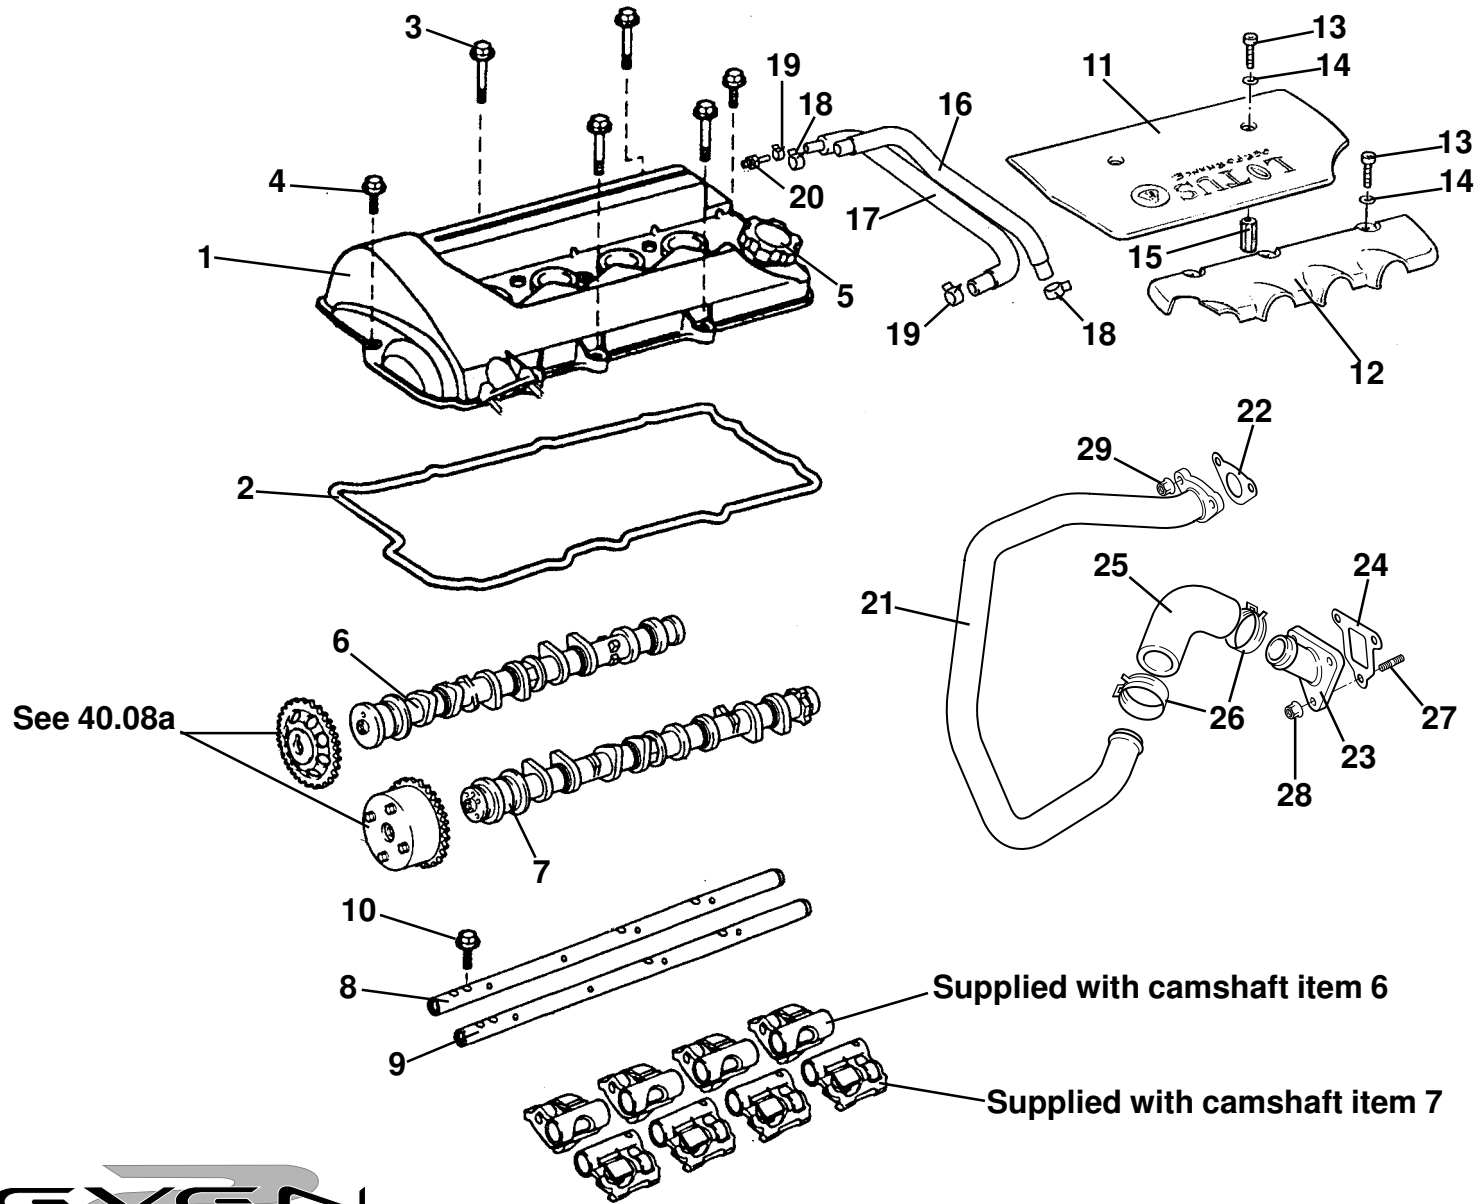

Function Code 40.07 Camshafts, Tappets, Cam Cover

<u>Dep</u>	<u>Part Description</u>	<u>Remarks</u>	<u>Option</u>	<u>Part Number</u>	<u>Qty</u>
01	Camshaft Cover, 2ZZ			A120E6124S	1
02	Gasket, cam cover, 2ZZ			A120E6119S	1
03	Bolt, cover to head			A120E6131S	6
04	Screw, cover to head				2
05	Oil Filler Cap			A120E6105S	1
06	Camshaft/Rockers, exhaust			A120E6200S	1
07	Camshaft/Rockers, inlet			A120E6199S	1
08	Shaft, exhaust rockers			A120E6266S	1
09	Shaft, inlet rockers			A120E6265S	1
10	Bolt, flg. hd., rocker shaft retention			A120E6267S	10
11	Cover, spark plugs, 2ZZ			B120E0022F	1
12	Cover, fuel injection			A120E0011F	1
13	Screw, M6 x 16, pan, torx hd. S/S, covers to head			A117W2213F	5
14	Washer, flat, M6 x 12, covers to head			A100W4127F	5
16	Hose, No. 2, cylinder head ventilation			A120E6494S	1
17	Hose, No. 1, cylinder head ventilation			A120E6168S	1
19	Hose Clip, hose No. 1			A120E6295S	2
20	Valve Assembly, cylinder head ventilation			A120E6126S	1
21	Breather Vent Tube			A128E0013F	1
22	Gasket, vent tube to cam cover			A120E6167S	1
23	Breather Mounting Spigot			A128E0015F	1