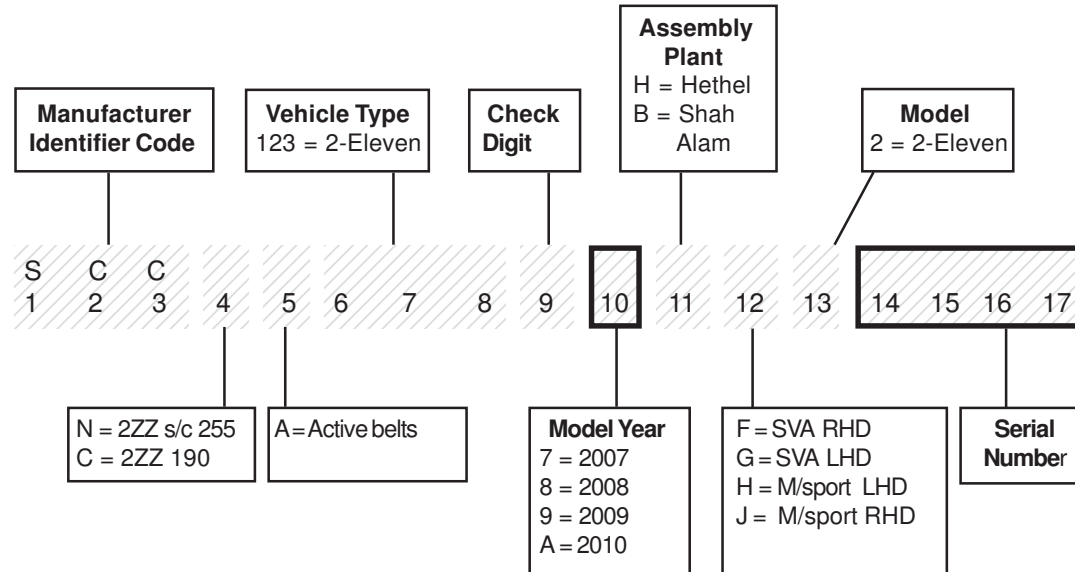

VEHICLE IDENTIFICATION NUMBER & ENGINE NUMBER

The Vehicle Identification Number (V.I.N.) is stamped on the chassis in the right hand front wheelarch area, viewable with the front wheels turned to full right lock, and is also printed on a label stuck to the tank bay behind the driver's seat. The engine number is marked on a vertical patch at the right hand side of the rear face of the cylinder block, adjacent to the clutch housing.

Both numbers should always be quoted with any vehicle enquiries, as Factory records are filed against V.I.N., and specification change points are identified by V.I.N. or engine number. The vehicle licence number should be considered irrelevant, since it may not accurately reflect the vehicle age, and may also be changed during the car's life.

The V.I.N. comprises 17 characters, coded in accordance with European Economic Community (EEC) directives. For change point identification in Service Notes and Service Parts Lists, characters 10 (model year) and 15 - 17, or 14 - 17 (serial number) will be quoted.

ELEVEN

Updated 2nd June 2014