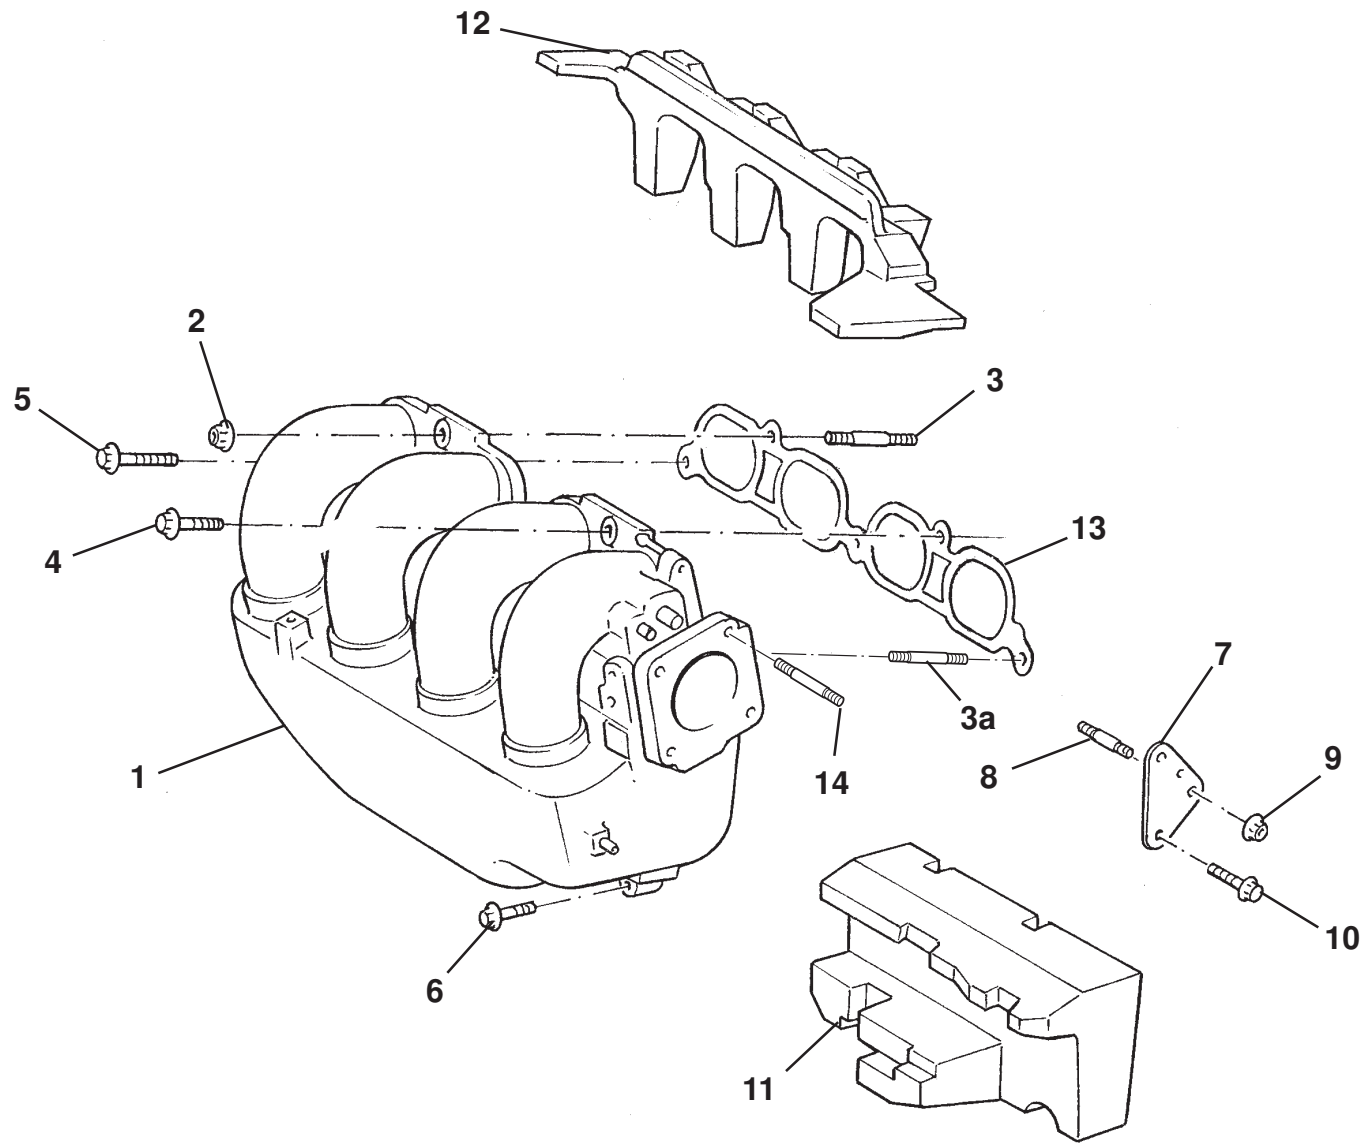

ELEVEN

42.07

Updated 3rd July 2017

Service Parts List

ELEVEN

Function Code 42.07 Inlet Manifold, Plenum & gaskets

<u>Dep</u>	<u>Part Description</u>	<u>Remarks</u>	<u>Option</u>	<u>Part Number</u>	<u>Qty</u>
01	Inlet Manifold/Plenum, alloy, 2ZZ			A120E6490S	1
02	Flange Nut, manifold to head			A120E6327S	2
03	Stud, manifold to head, upper, short			A120E6120S	1
03a	Stud, manifold to head lower, long			A120E6114S	1
04	Bolt, manifold to head, short			A120E6324S	2
05	Bolt, manifold to head, long			A120E6325S	1
06	Bolt, manifold to head, lower			A120E6326S	1
07	Stay, inlet manifold			A120E6339S	1
08	Stud, stay to head			A120E6329S	1
09	Nut, flg., stay to head			A120E6340S	1
10	Bolt, flg. hd., stay to manifold			A120E6040S	2
11	Insulator, manifold lower			A120E6322S	1
12	Insulator, manifold upper			A120E6323S	1
13	Gasket, inlet manifold, 2ZZ			A120E6342S	1
14	Stud, throttle inlet manifold			A120E6328S	1

ELEVEN

Function Code: 42.07, Page: 1

Updated 3rd July 2017