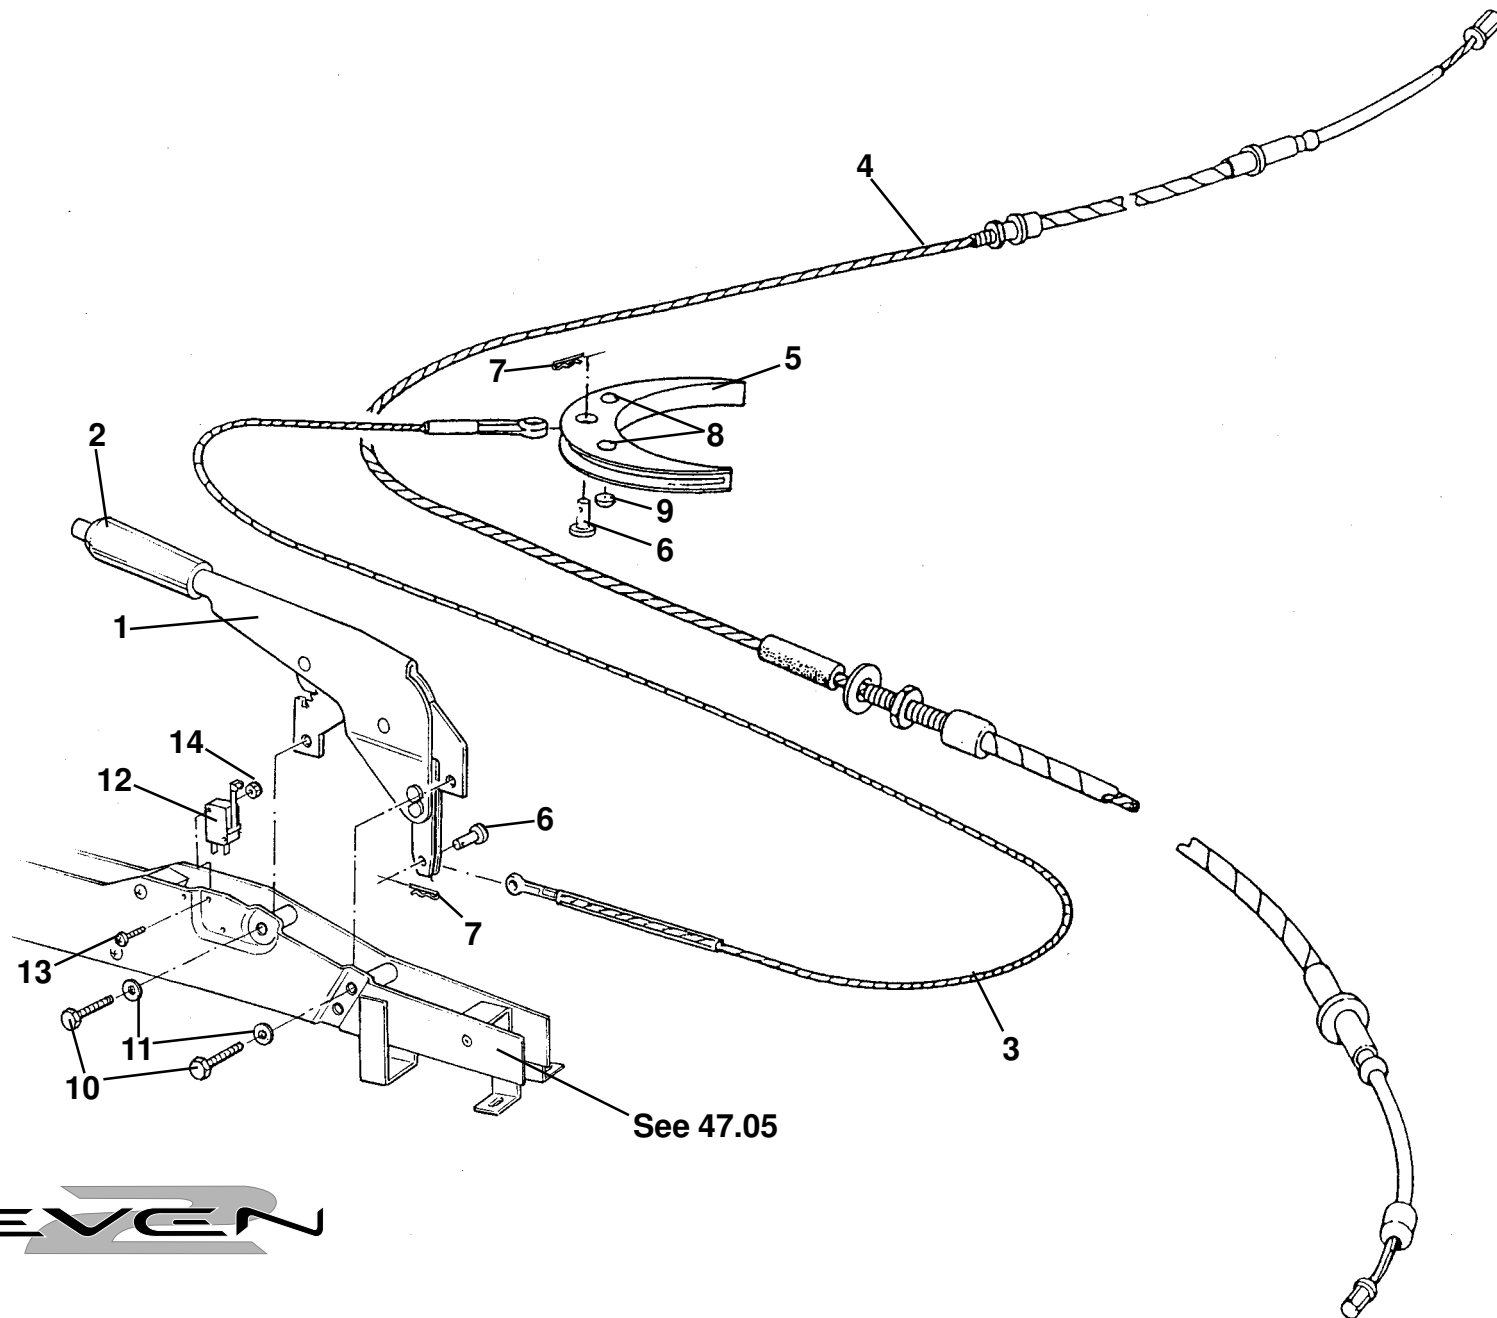

ELEVEN

33.05

Service Parts List **ELEVEN**

Function Code 33.05 Parking Brake Mechanism

<u>Dep</u>	<u>Part Description</u>	<u>Remarks</u>	<u>Option</u>	<u>Part Number</u>	<u>Qty</u>
01	Parking Brake Assembly, without hand grip			A116J0015H	1
02	Hand-Grip, alloy, satin finish, parking brake lever			A117U0147F	1
03	Cable, parking brake primary			A120J0005H	1
04	Cable, parking brake secondary			D116J0062F	1
05	Equaliser, parking brake			A117J0120F	1
06	Clevis Pin, M8 x 10.5, cable fixing			A111W6674F	2
06	Clevis Pin, M8 x 10.5, cable fixing			A111W6674F	2
08	Bumper, self adhesive			A111J6025F	2
09	Bumper, self adhesive			A111J6027F	2
10	Screw, M8 x 25, hex. hd., lever to bracket			A075W1039Z	2
11	Washer, flat, M8 x 16 x1.4, lever to bracket			A075W4020Z	2
12	Switch, parking brake tell tale			A132J6060S	1
13	Screw, M3 x 16, pan hd. pozi., switch to bracket			A082W5110F	2
14	Nyloc Nut, M3, switch to bracket			A079W3060F	2