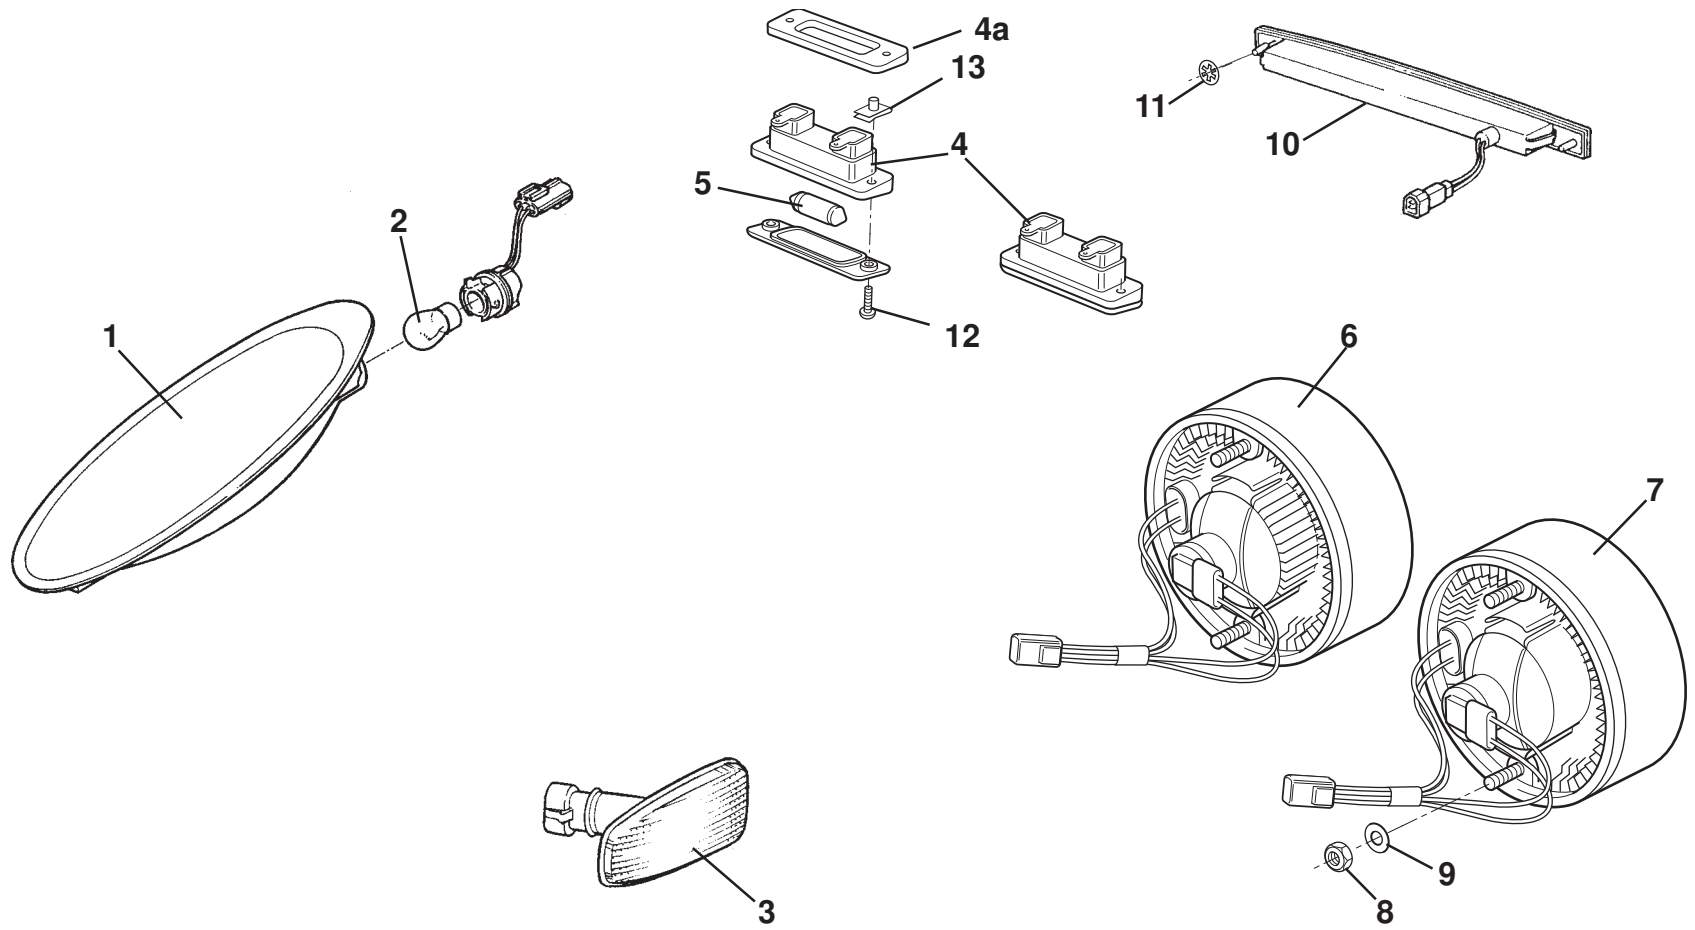

ELEVEN
17.11

Updated 16th January 2013

Service Parts List **ELEVEN**

Function Code 17.11 Exterior Lamps, Except Headlamps

<u>Dep</u>	<u>Part Description</u>	<u>Remarks</u>	<u>Option</u>	<u>Part Number</u>	<u>Qty</u>
01	Lamp, front direction indicator, LH			B117M0018F	1
01a	Lamp, front direction indicator, RH			B117M0017F	1
02	Bulb, 12v 21w, amber, front direction indicator			A111M6091S	2
03	Lamp, side repeater			A116M6002F	2
04	Lamp, license plate			A117M6028F	2
04a	Plinth, license plate lamp			B117V0622F	2
05	Bulb, 12v 5w, license plate lamp			A083M6292F	2
06	Lamp, inner, rear fog, reverse, LED	Grey body moulding	A120M0035F R/B	B120M0035F	2
06b	Bulb, 12v 21w, reverse lamp	Not illustrated		A120M6029S	4
07	Lamp, outer, tail. turn, stop/tail, LED	Grey body moulding	A120M0034F R/B	B120M0034F	2
07b	Bulb, 12v 21w, direction indicator lamp	Not illustrated		A120M6029S	2
08	Nyloc Nut, thin, lamp to body			A100W3113F	8
09	Washer, flat, M5 x 18 x 1.5 S/S, lamp to body			B075W4009Z	8
10	CHMSL		Japan only	A116M0016F	1
10a	Harness, CHMSL	Not illus., also see 17.01	Japan only	A127M0027K	1
11	Fastener, Starlock, CHMSL to transom		Japan only	A124W6797F	2
12	Screw No. 6 x 1 1/4 flg pozi, license plate lamp			A075W5013Z	4
13	Spire Nut No.6			A079W6024F	4

ELEVEN

Function Code: 17.11, Page: 1

Updated 1st December 2014