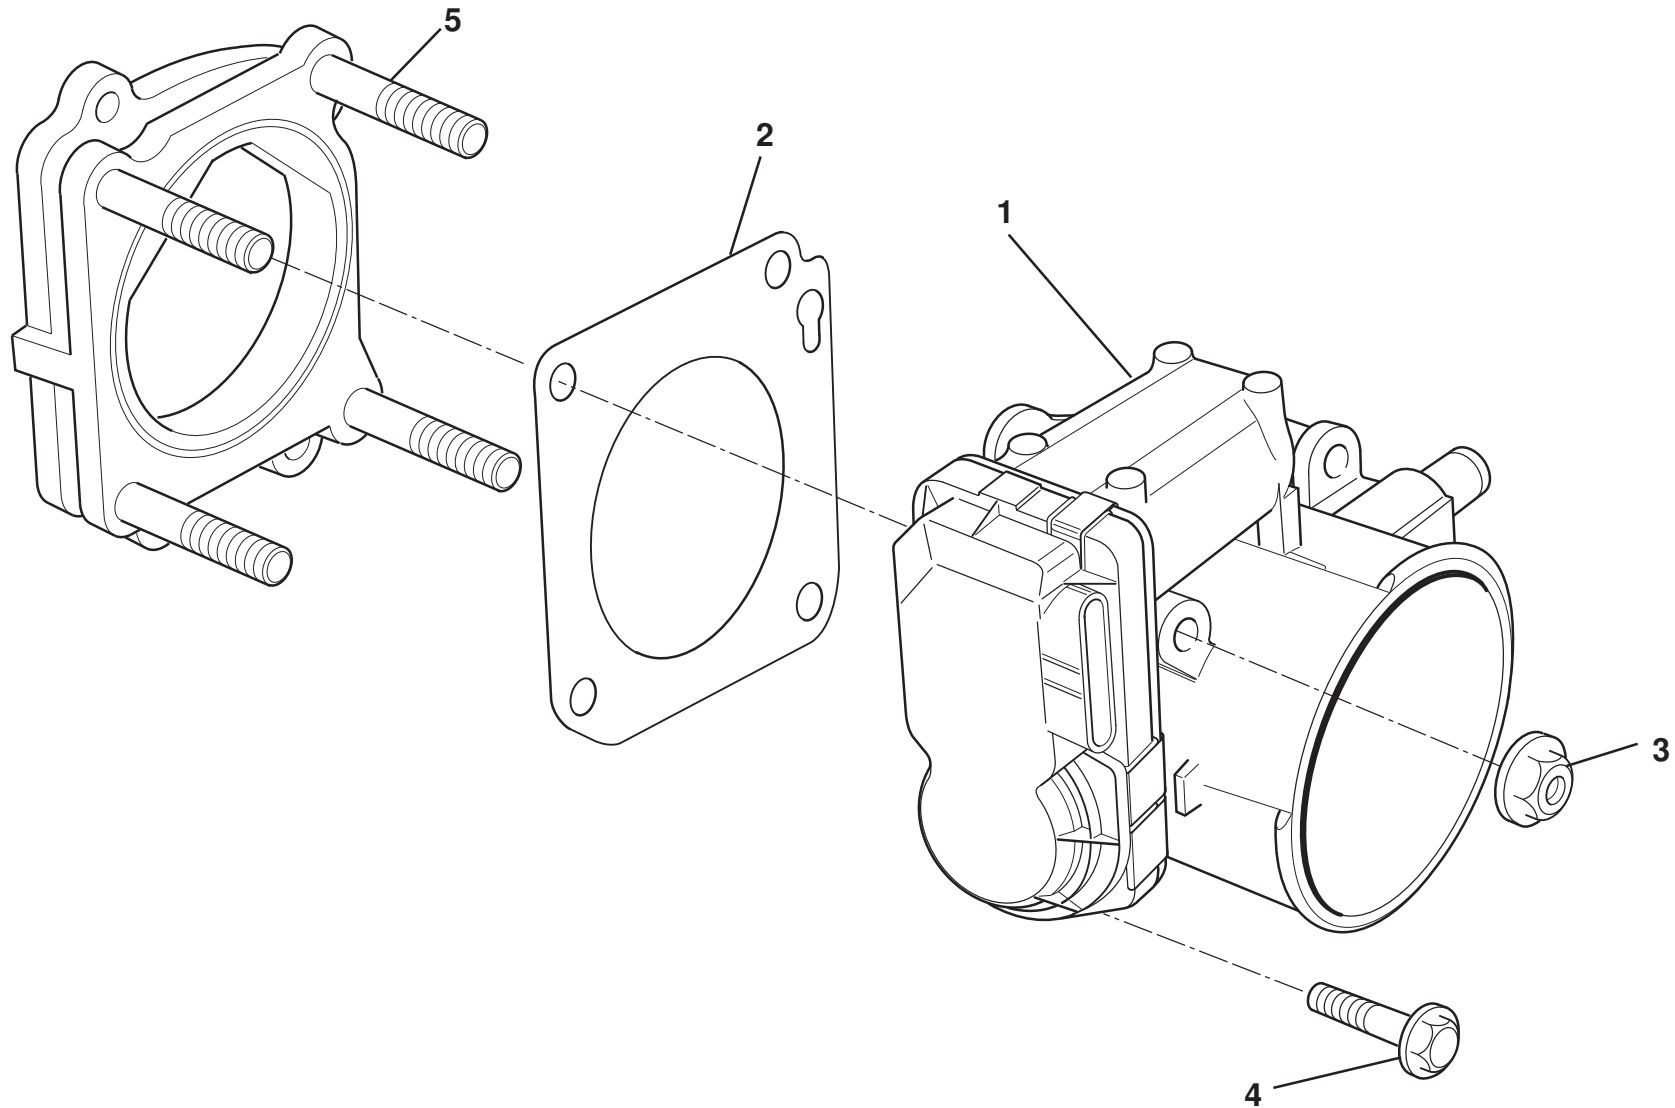

ELEVEN

42.01

Service Parts List **ELEVEN**

Function Code 42.01 Airboxes, Trunking & Air Filters

<u>Dep</u>	<u>Part Description</u>	<u>Remarks</u>	<u>Option</u>	<u>Part Number</u>	<u>Qty</u>
01	Airbox Cap	Includes sensors		A120E6384S	1
02	Airbox Lower + Sandwich Plate			A127E6002F	1
03	Element, air cleaner			A127E6003F	1
04	Hose, airbox to throttle body, 2ZZ			A120E6386S	1
05	Hose Clip, hose to throttle body, 2ZZ			A120E6388S	1
06	Hose Clip, hose to airbox, 2ZZ			A120E6388S	1
07	Bracket, airbox mounting			A127E0031F	1
08	Bolt, M8 x 35, hex. hd., airbox to bracket			B075W1041Z	3
09	Washer, flat M8 x 16.6 x 1.4, airbox to bracket			A075W4020Z	3
10	Rubber Washer, airbox to bracket	Part of standard Elise airbox: A120E6383S		TBA	6
11	Screw, M6 x 20, hex. hd., bracket to chassis			A075W1030Z	3
12	Washer, flat, M6 x 20 x 2.5, bracket to chassis			A075W4016Z	3