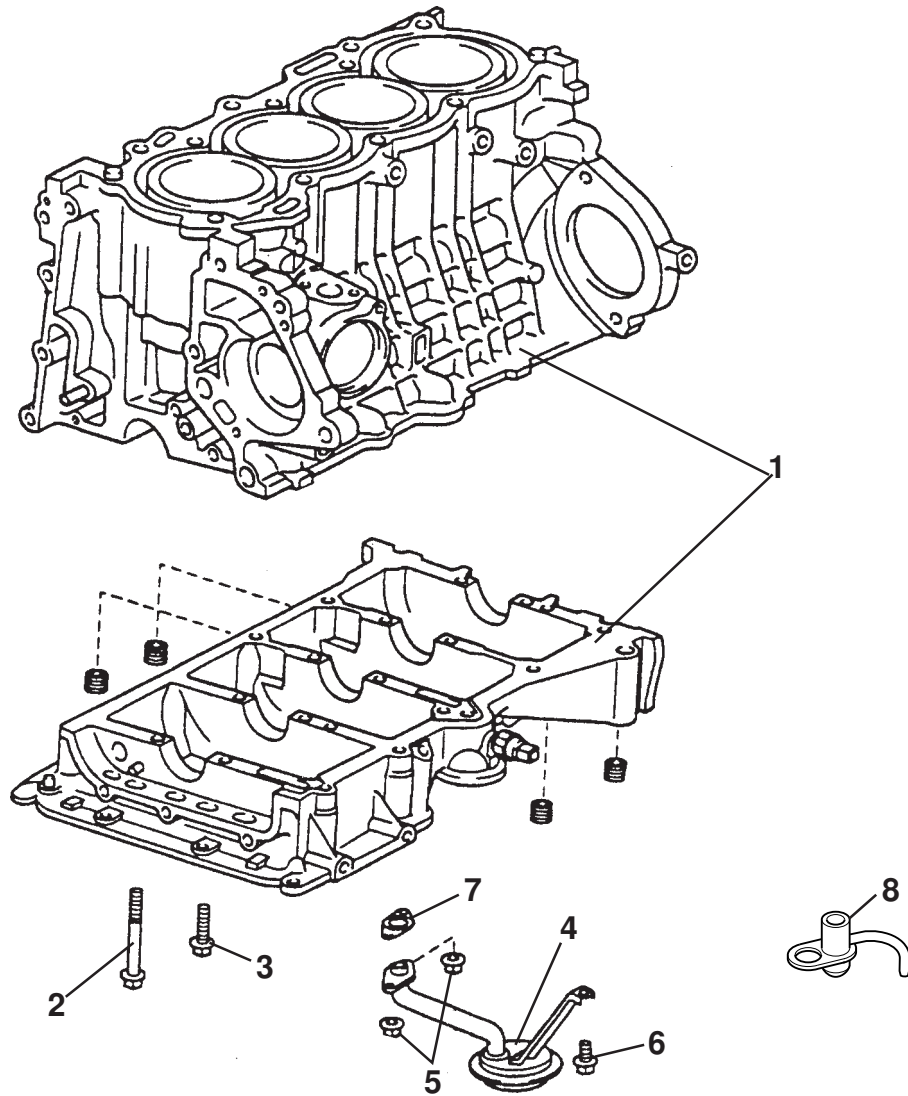

ELEVEN

40.01

Updated 16th July 2012

Service Parts List

ELEVEN

Function Code 40.01 Engine Block & Oil Pick up

<u>Dep</u>	<u>Part Description</u>	<u>Remarks</u>	<u>Option</u>	<u>Part Number</u>	<u>Qty</u>
01	Cylinder Block Assembly, 2ZZ	Includes integral liners, bearing panel		A120E6139S	1
02	Bolt, panel to block			A120E6465S	10
03	Bolt, panel to block, 2ZZ			A120E6449S	1
04	Oil Strainer/Pick-up Pipe, 2ZZ			A120E6274S	1
05	Nut, flange, pick-up to panel, 2ZZ			A120E6161S	2
05	Nut, flange, pick-up to panel, 2ZZ			A120E6161S	2
06	Bolt, flg, hd., pick-up to panel, 2ZZ			A120E6466S	1
07	Gasket, strainer to panel, 2ZZ			A120E6275S	1
08	Nozzle Assembly, oil jet piston cooling, 2ZZ			A120E6296S	4
09	Jointing Compound, panel to block	Not illustrated		A120E6474S	1

ELEVEN

Function Code: 40.01, Page: 1

Updated 16th July 2012