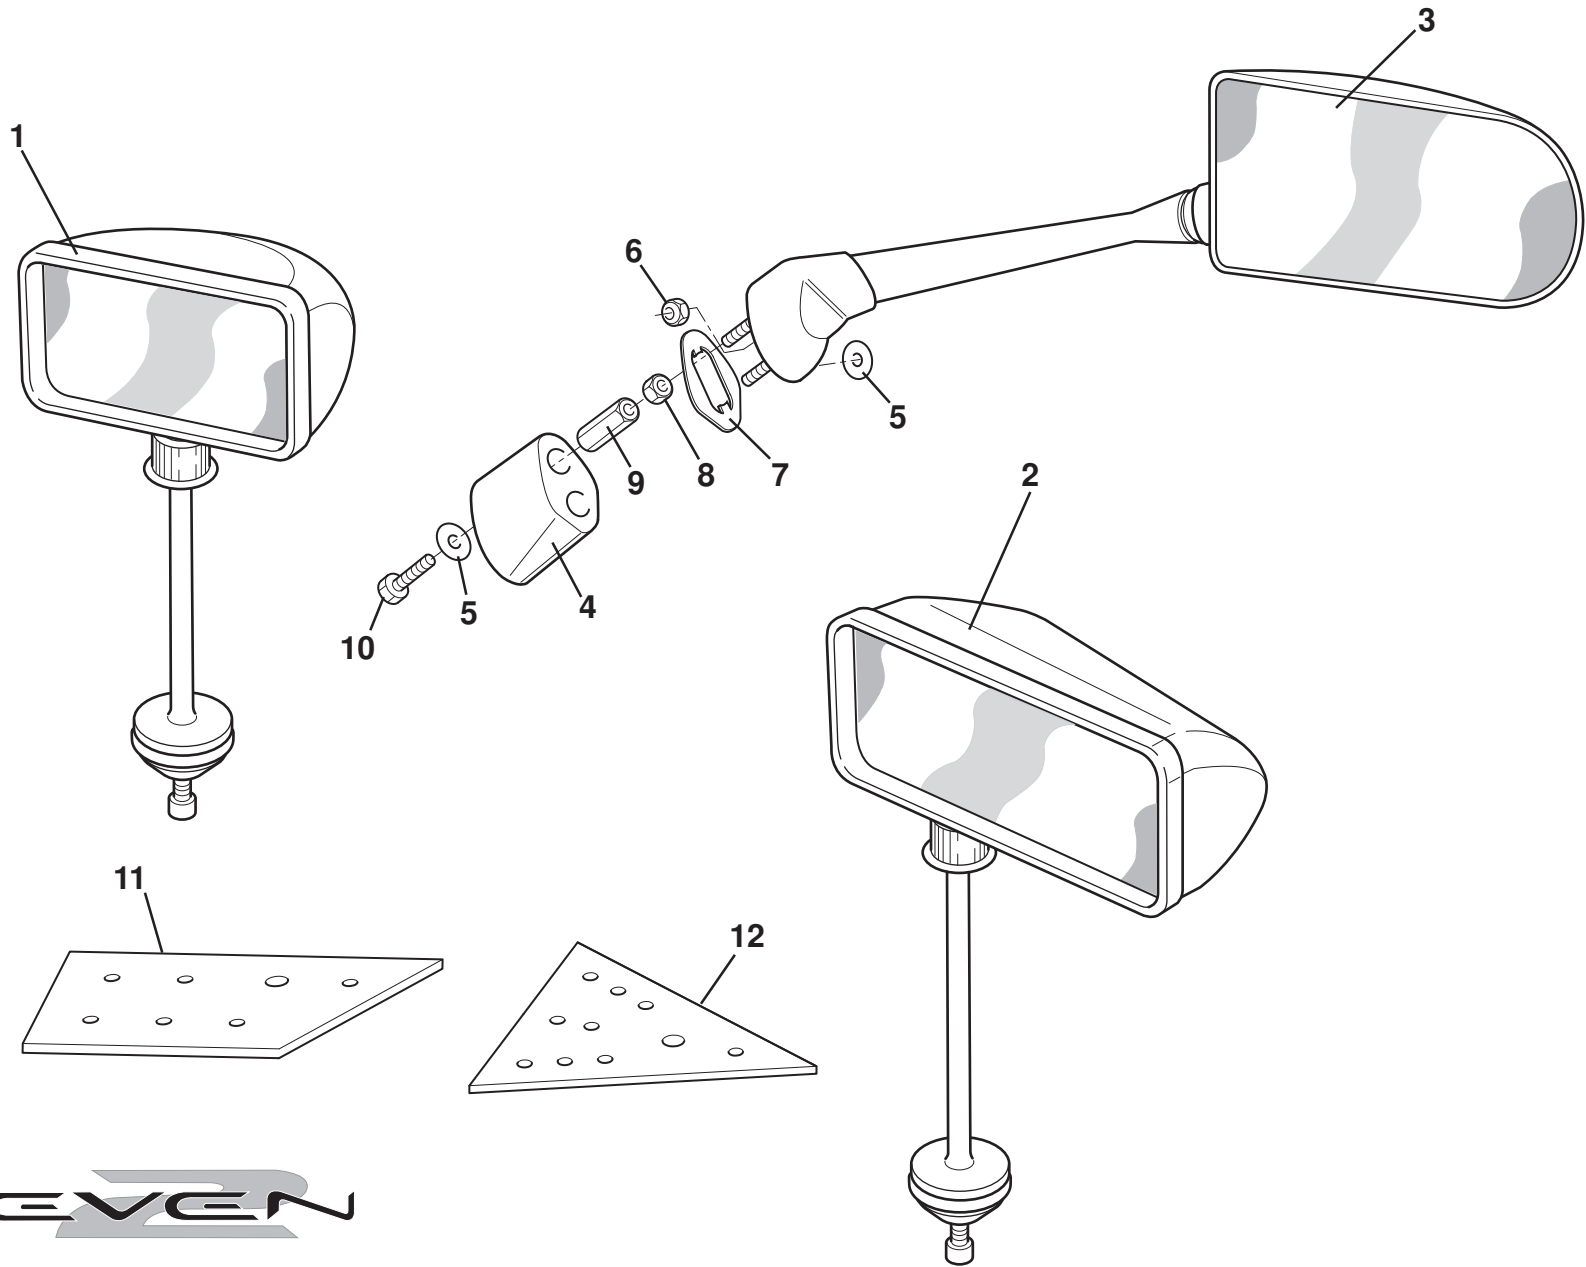

ELEVEN
12.07

Function Code 12.07 Licence Plate Mountings

<u>Dep</u>	<u>Part Description</u>	<u>Remarks</u>	<u>Option</u>	<u>Part Number</u>	<u>Qty</u>
01	Bracket, front license plate mounting		SVA, UK	A127B0088F	1
02	Bracket, front license rear mounting		SVA, UK	A127B0083F	1
03	Screw, M6 x 20, hex. hd., bracket to body			A075W1030Z	2
04	Washer, flat, M6 x 12.1 x 1.4, bracket to body			A075W4013Z	2
05	Rawlnut, M6 x 15, bracket to body			A075W6140F	2
06	Screw, M6 x 20, hex. hd., bracket to body			A075W1028Z	3
07	Washer, flat, M6 x 12.1 x 1.4, bracket to body			A075W4013Z	3
08	Washer, flat, M6 x 18 x 1, bracket to body			B082W4018F	3
09	Nyloc Nut, M6, bracket to body			A075W3009Z	3
10	Bracket, license plate mounting, front		Japan	A127B0125F	1
11	Bracket, license plate mounting, rear		Japan	A127B0126F	1
12	Screw, M5 x 12, button hd., bracket to body			A111W7117F	4
13	Washer, M5 x 10 x 0.8, black, bracket to body			A111W4168F	4
14	Rawlnut, rubber, M5, bracket to body			A075W6074F	4