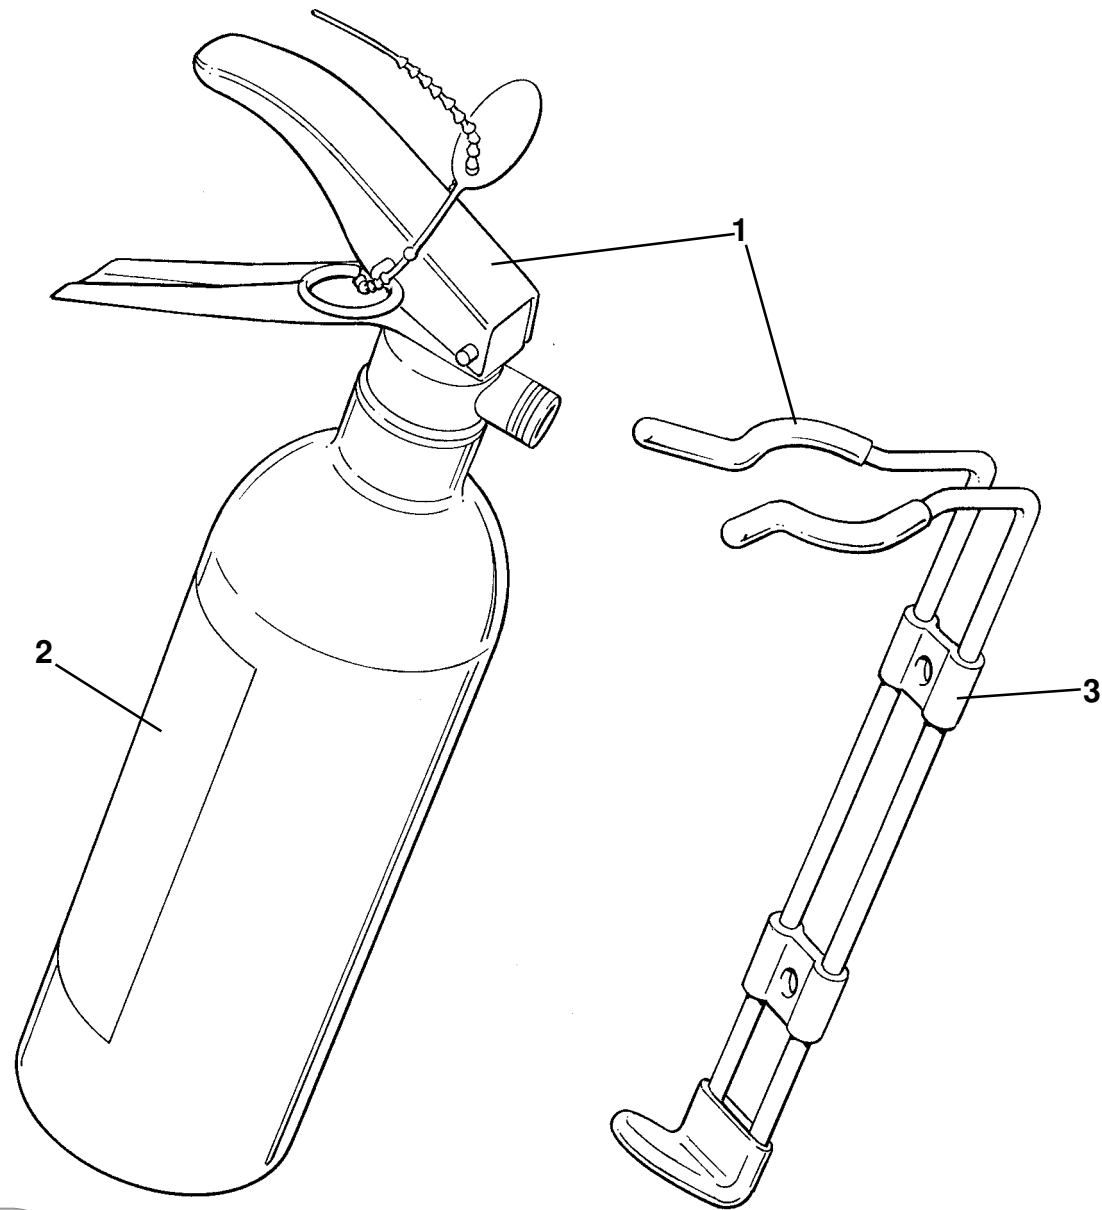

ELEVEN

60.03

Service Parts List **ELEVEN**

Function Code 60.03 Fire Extinguisher Kit

<u>Dep</u>	<u>Part Description</u>	<u>Remarks</u>	<u>Option</u>	<u>Part Number</u>	<u>Qty</u>
01	Fire Extinguisher Kit		Optional	A111T0002S	1
02	Fixing screw, M6 x 20 pozi.	Not illustrated	Optional	A100W5147F	2
03	Rivnut, M6 flat hd.	Not illustrated	Optional	A111T6621F	2
04	Fire Extinguisher, electric	Not illus., first use Exige Cup 260	Race cars	A128B6002F	1