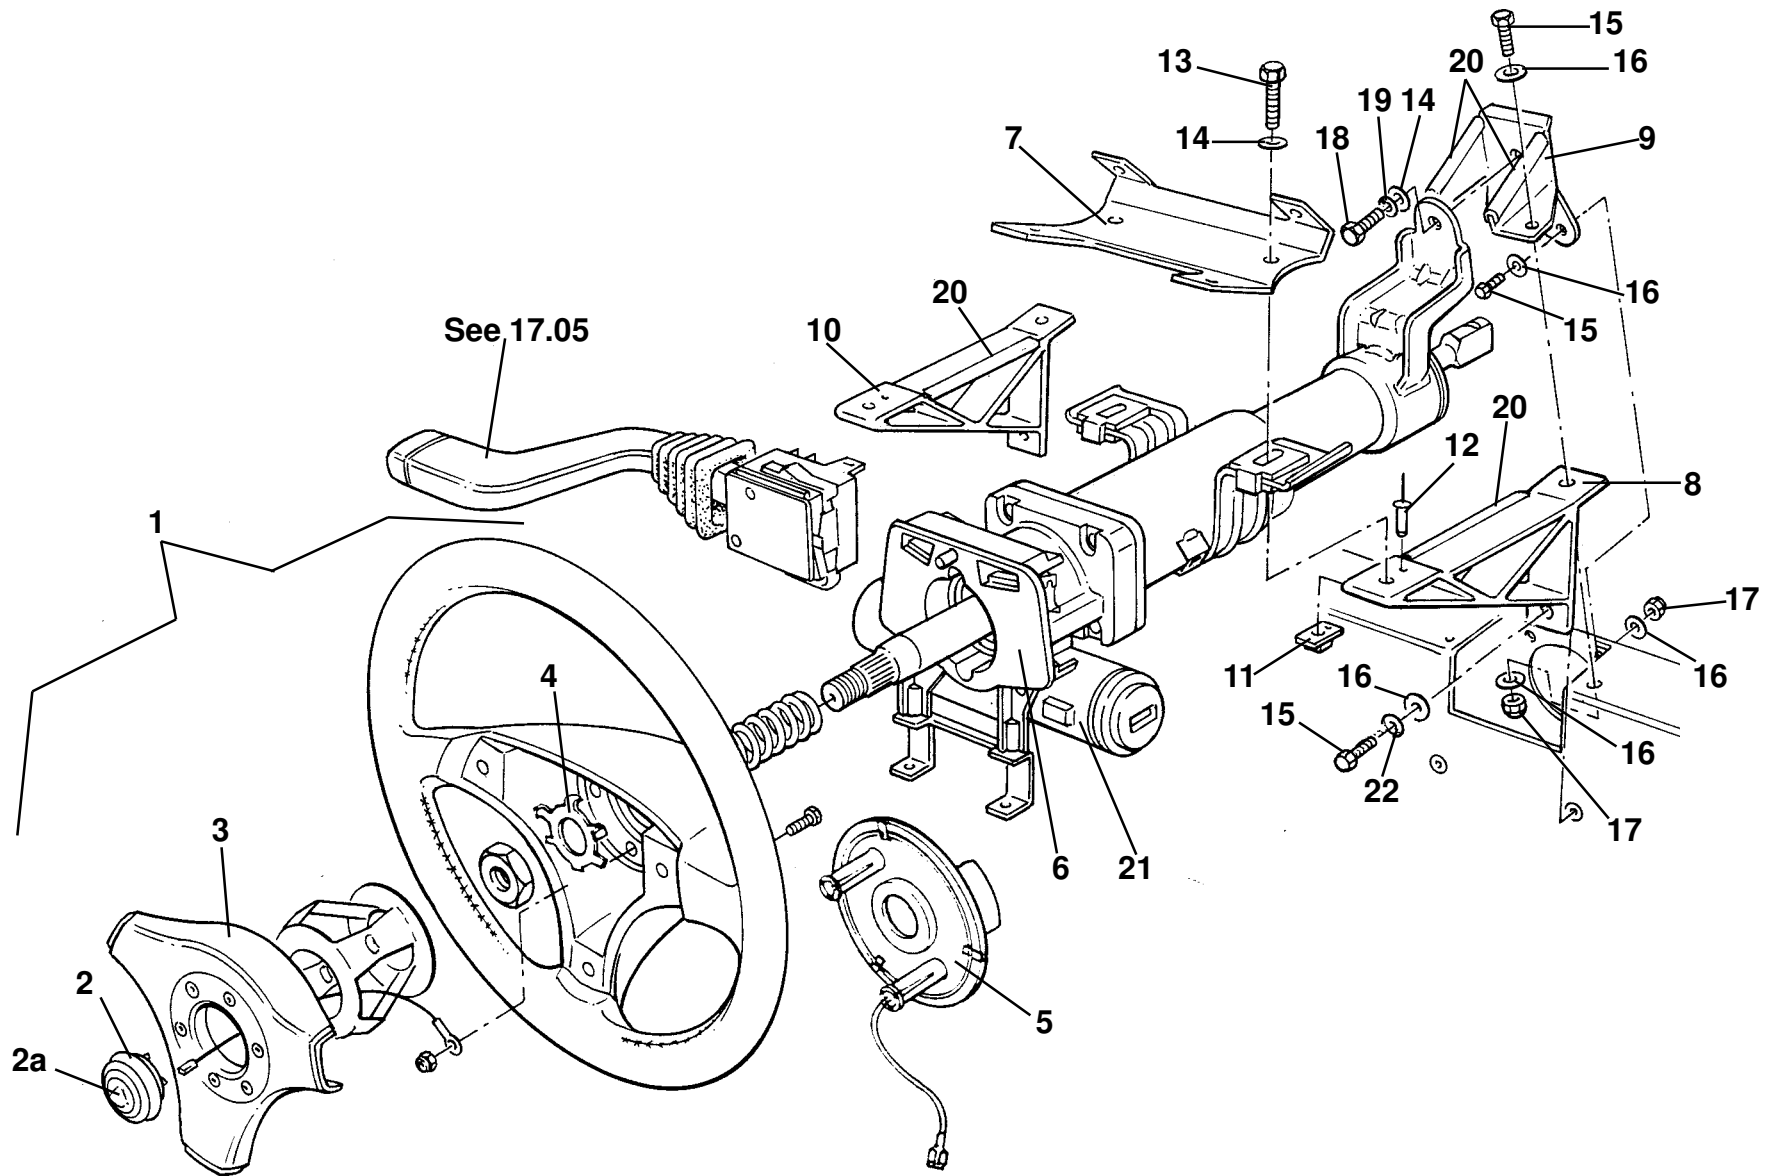

ELEVEN

32.05

Service Parts List **ELEVEN**

Function Code 32.05 Upper Column, Steering Wheel

<u>Dep</u>	<u>Part Description</u>	<u>Remarks</u>	<u>Option</u>	<u>Part Number</u>	<u>Qty</u>
01	Steering Wheel Assembly	Silver crash pad		A117H6004F	1
01a	Steering Wheel, Momo	Not illustrated		A111H6025S	1
01b	Hub, Momo steering wheel	Not illustrated		A127B6014F	1
02	Horn Push, (less badge)			A111H6021H	1
02a	Horn Badge			A111H6023H	1
02b	Horn Push, Lotus logo, double contact, Momo wheel	Not illustrated		A111H6024S	1
03	Crash Pad, silver			A117H0016S	1
04	Lock Plate, steering wheel			A111H6009F	1
06	Upper Steering Column	Includes ign. switch/steering lock		A117H6001F	1
07	Bracket, switch module mounting			B111H0006F	1
08	Column Mounting Bracket, RH			E117U0016F	1
09	Bracket, forward column mounting			B111H0004F	1
10	Column Mounting Bracket, LH			E117U0135F	1
11	Nutplate, upper column support			B111H0007F	2
12	Pop Rivet, nutplate to bracket			A111W6586F	2
13	Bolt, M8 x 35, hex. hd., column to bracket			A075W2038D	2
14	Washer, flat, M8 x 20 x 2.5			A079W4019F	3
15	Setscrew, M6 x 16, side to forward brk/chassis			A075W1028Z	4

ELEVEN

Function Code: 32.05, Page: 1

Updated 1st December 2014