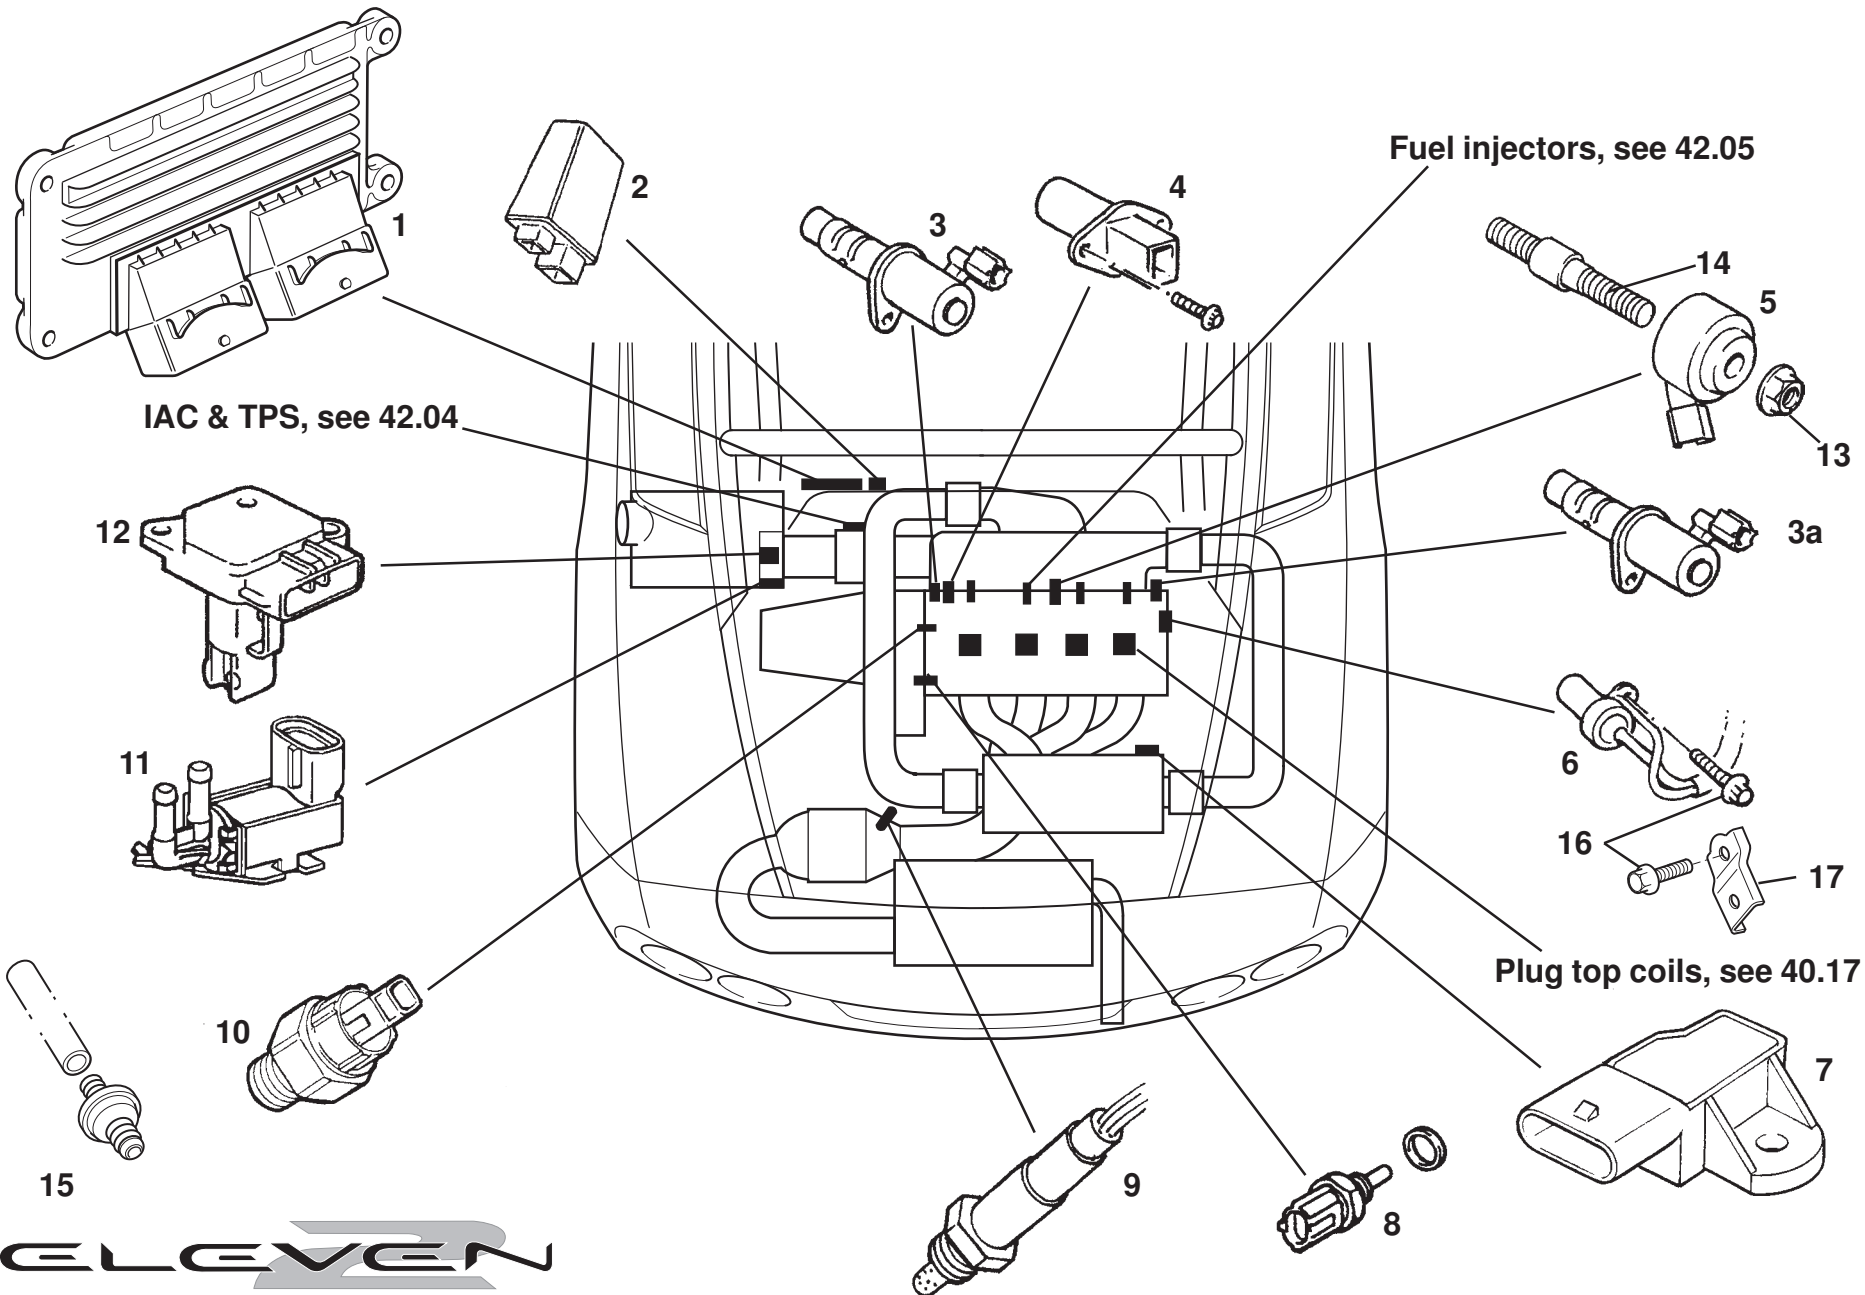

Function Code 17.05 Interior Switches, Auxiliary Power Socket

<u>Dep</u>	<u>Part Description</u>	<u>Remarks</u>	<u>Option</u>	<u>Part Number</u>	<u>Qty</u>
18	Screw, ejot, panel fixing			A117F6001F	8
19	Washer, flat, M4 x 9 x 0.8, panel fixing			A082W4136F	8
20	Easy Clip, 50 x 2.5 x 8, panel fixing			A117F6000F	8
21	Screw, No. 6 x 0.25", pan pozi., panel to housing			A075W5010Z	4
22	Washer, flat, M4 x 9 x 0.8, panel to housing			A082W4099F	4