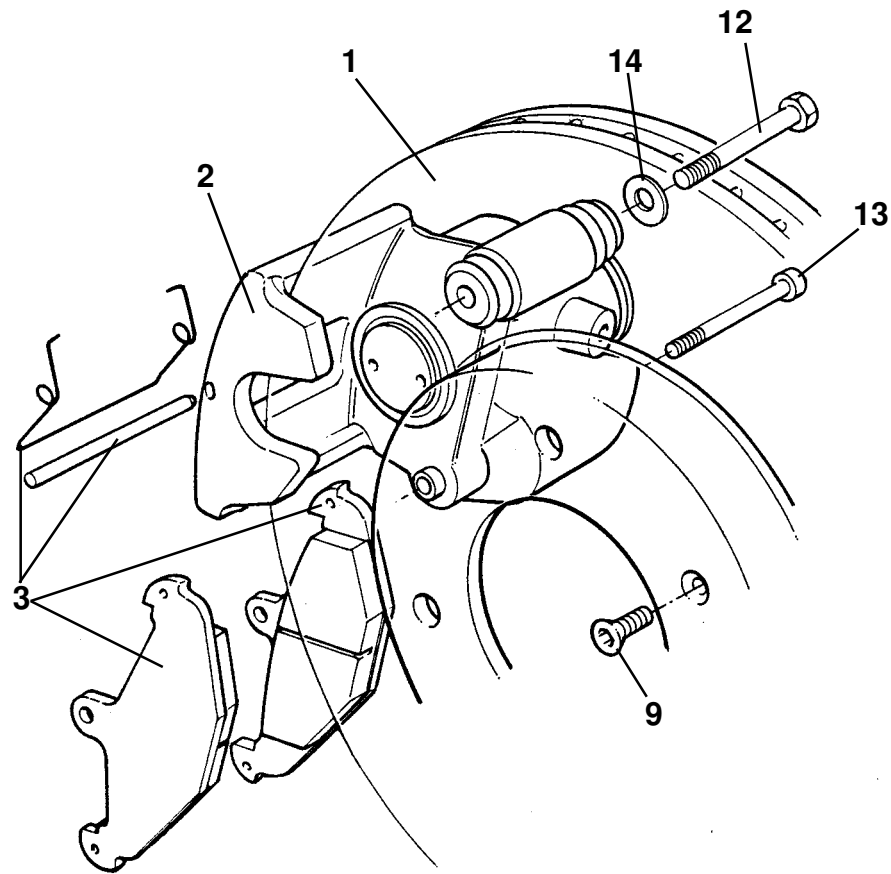

ELEVEN

33.01

Service Parts List **ELEVEN**

Function Code 33.01 Brake Discs, Calipers, & Parking Brake Assembly

<u>Dep</u>	<u>Part Description</u>	<u>Remarks</u>	<u>Option</u>	<u>Part Number</u>	<u>Qty</u>
01	Brake Disc, cross drilled			C117J0031F	4
02	Brake Caliper, rear, RH	Includes brake pads, T4139		A116J0080F	1
02a	Brake Caliper, rear, RH	no brake pads		B116J0082S	1
02b	Brake Caliper, rear, LH	Includes brake pads, T4139		A116J0079F	1
02c	Brake Caliper, rear, LH	no brake pads		B116J0081S	1
02d	Brake Caliper, rear, RH, yellow	Includes brake pads	Optional	A127J6003F	1
02e	Brake Caliper, rear, LH, yellow	Includes brake pads	Optional	A127J6002F	1
03	Brake Pad Set, rear			B117J0085S	1
03a	Brake Pad Set, rear, sport		Optional	A111J0151S	1
04	Brake Caliper, front RH	Includes brake pads, T4139		A117J0132F	1
04a	Brake Caliper, front LH	Includes brake pads, T4139		A117J0131F	1
04b	Brake Caliper, front RH, yellow	Includes brake pads	Optional	A127J6001F	1
04b	Brake Caliper, front LH, yellow	Includes brake pads	Optional	A127J6000F	1
05	Brake Pad Set, front			B117J0084S	1
05a	Brake Pad set, front, sport		Optional	A111J0150S	1
05b	Shims, self adhesive, pad front, RH	Not illustrated		A117J0014H	1
05c	Shims, self adhesive, pad front, LH	Not illustrated		A117J0015H	1
06	Anti-Rattle Spring, front brake pads			B111J0098H	2