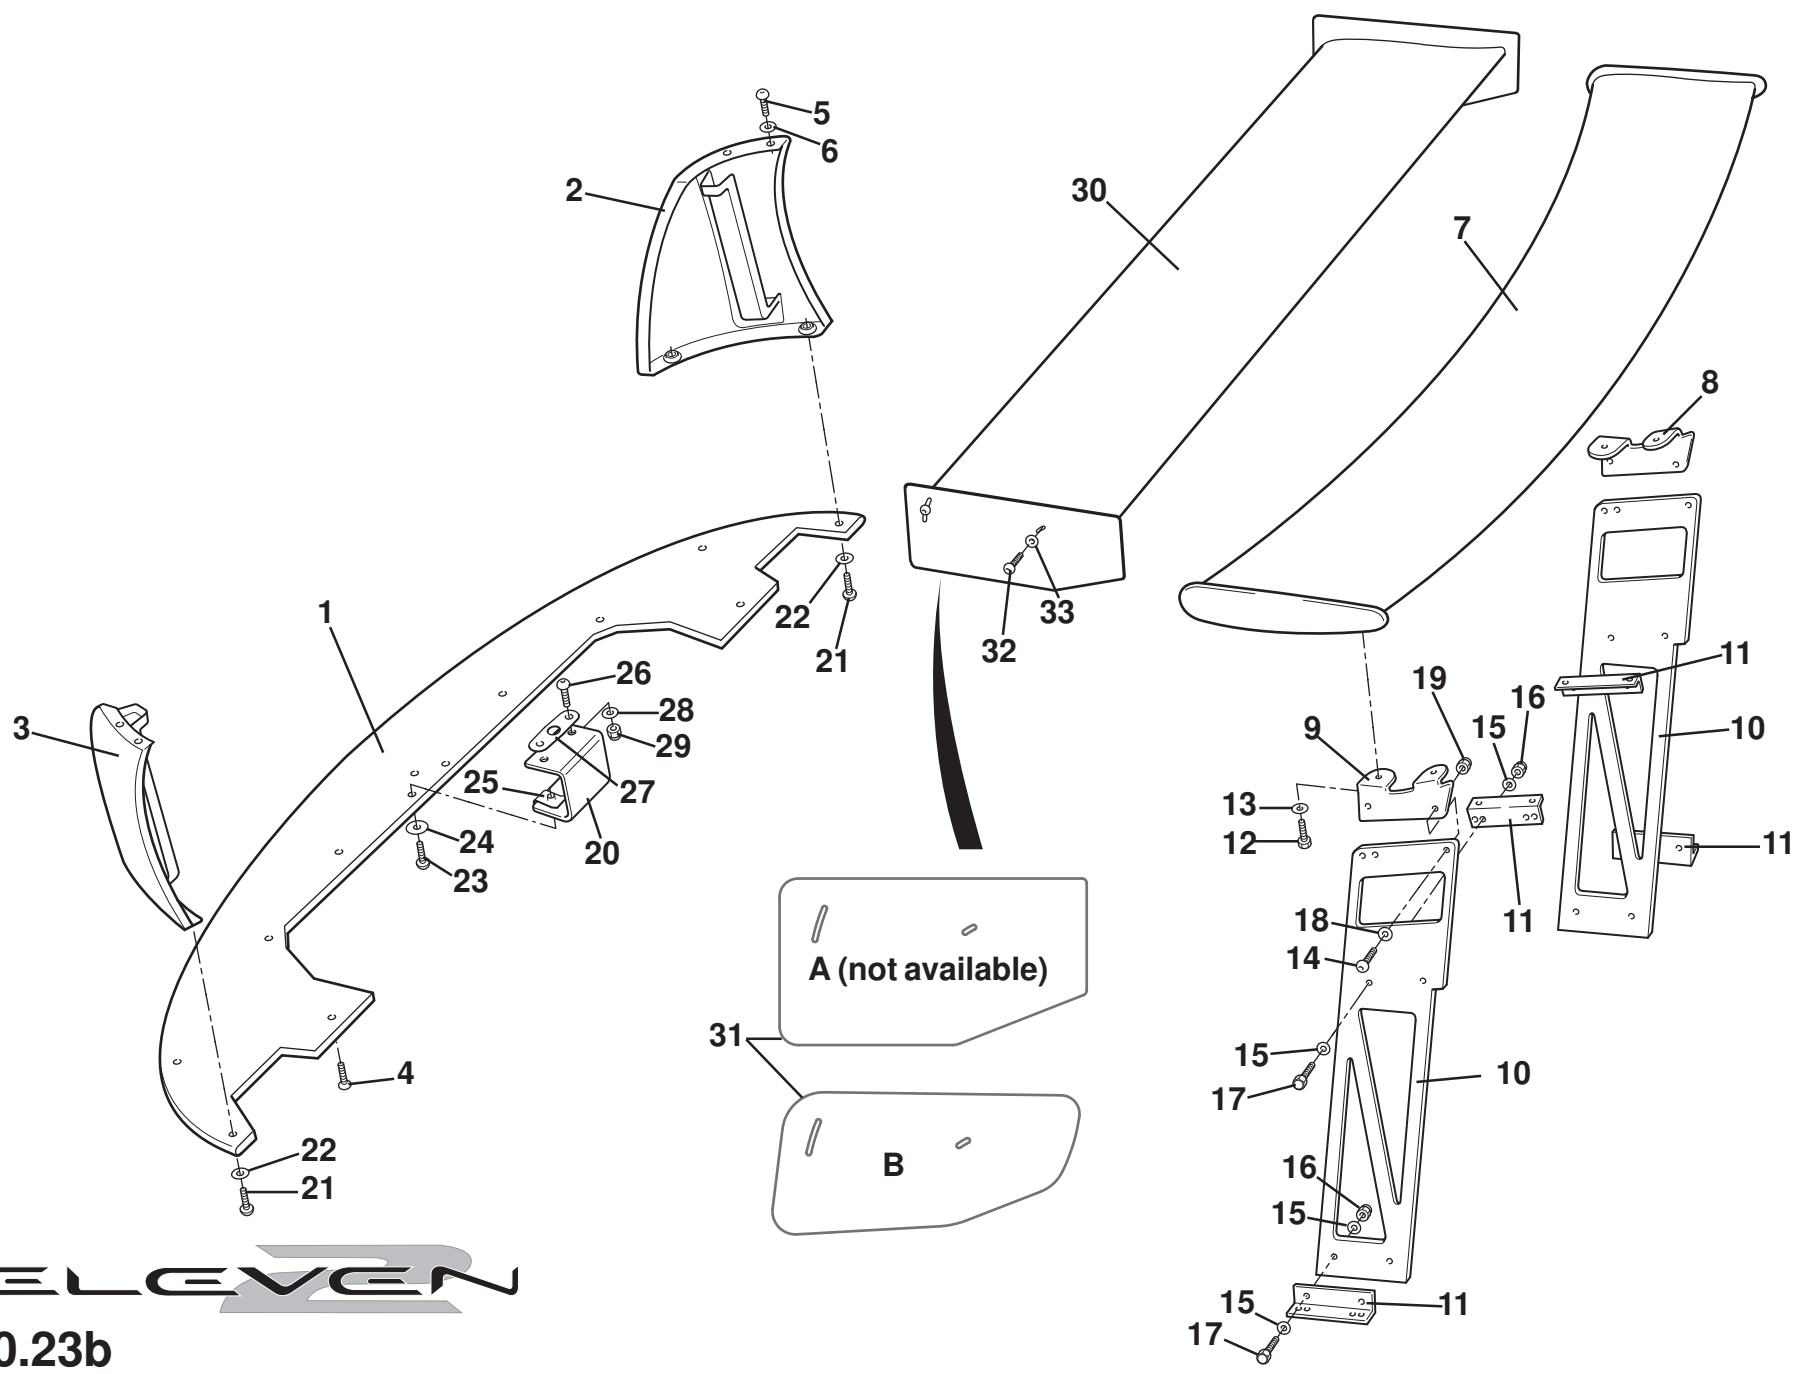

ELEVEN

10.11

Service Parts List **ELEVEN**

Function Code 10.11 Engine Cover Lid & Release Mechanism

<u>Dep</u>	<u>Part Description</u>	<u>Remarks</u>	<u>Option</u>	<u>Part Number</u>	<u>Qty</u>
01	Engine Cover Lid		Primed	A127B0078K	1
01a	Engine Cover Lid, carbon fibre		Option	ALS3B0189F	1
02	Latch Assembly, AeroCatch	Includes pin, sleeve, & fixings.		A127B6000F	2
03	Rubber Buffer, engine cover support			X046B6113Z	3
04	Bolt, M8 x 35, flg. hd., buffer to body			A075W2038F	3
05	Nut, M8, buffer to body			A075W3021Z	6
06	Washer, flat, M8 x 16.6 x 1.4, buffer to body			A075W4020Z	6
07	Nyloc Nut, M8, buffer to body			A907E6284F	3