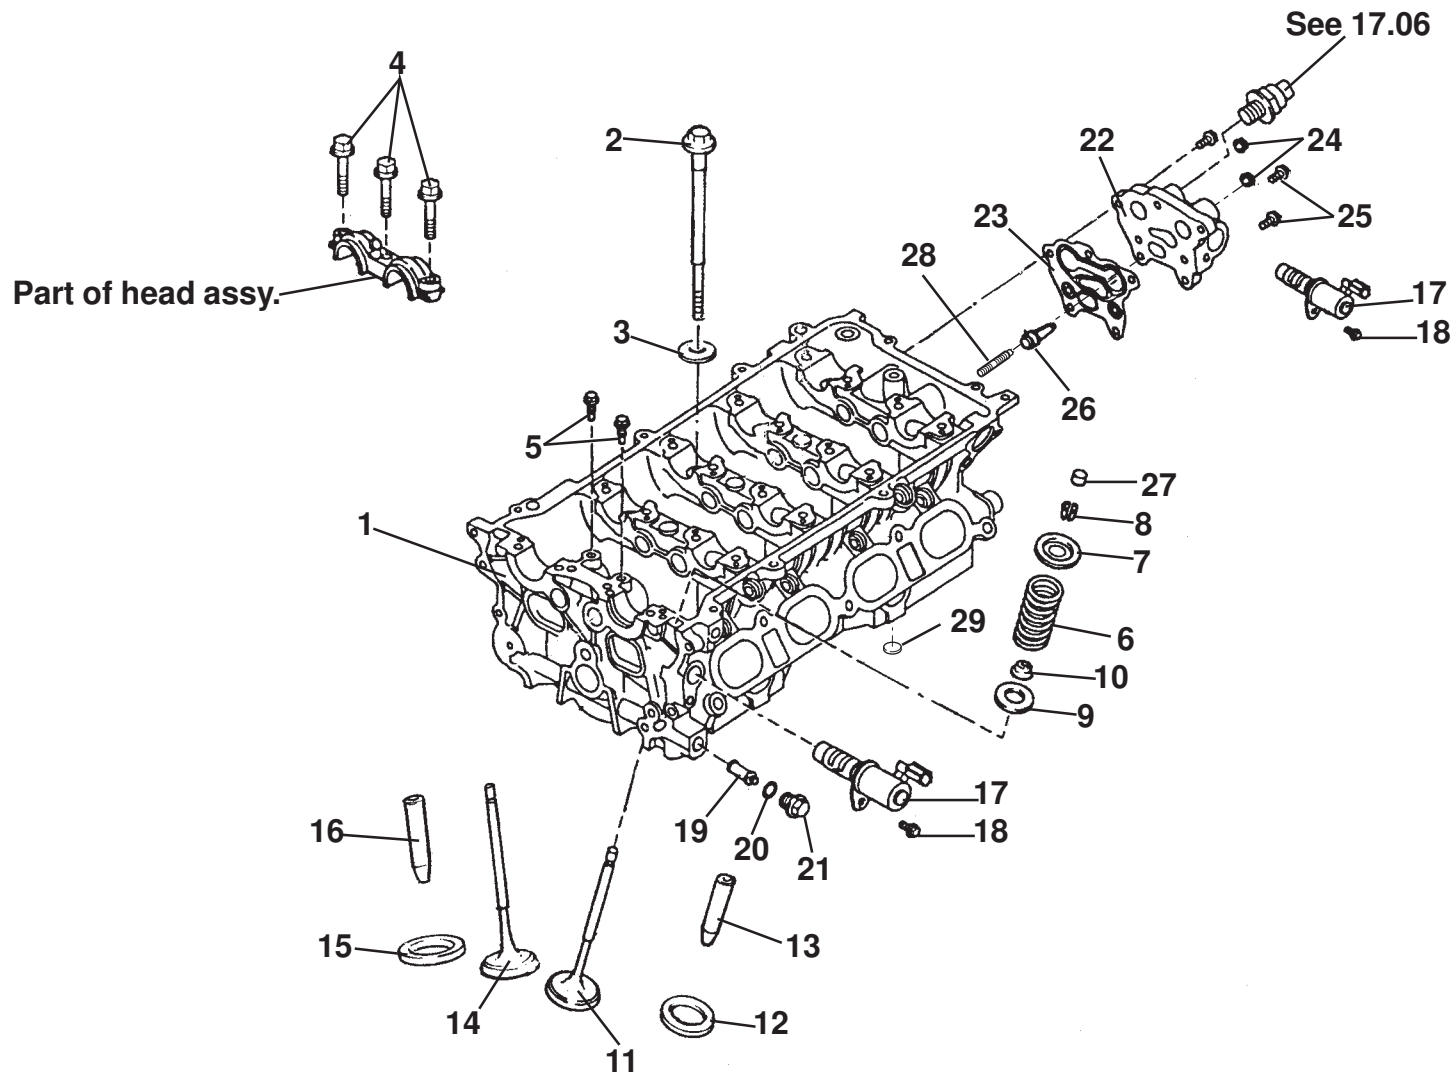

ELEVEN

40.05

Updated 1st August 2014

Service Parts List

ELEVEN

Function Code 40.05 Cylinder Head , Valves, Springs

<u>Dep</u>	<u>Part Description</u>	<u>Remarks</u>	<u>Option</u>	<u>Part Number</u>	<u>Qty</u>
01	Cylinder Head Assembly, 2ZZ	Includes cam retaining caps		A120E6109S	1
02	Bolt, head to block			A120E6122S	10
03	Washer, flat,			A120E6121S	10
04	Bolt, cam caps to head, 2ZZ			A120E6453S	20
05	Bolt, rocker shaft retention, 2ZZ			A120E6267S	10
06	Valve Spring, inlet, 2ZZ			A120E6269S	8
06a	Valve Spring, exhaust, 2ZZ			A120E6268S	8
07	Valve Retainer, 2ZZ			A120E6218S	16
08	Valve Collet, 2ZZ			A120E6221S	32
09	Valve Spring seat, 2ZZ			A120E6217S	16
10	Valve Stem Oil Seal, inlet, black, 2ZZ			A120E6219S	8
10a	Valve Stem Oil Seal, inlet, green, 2ZZ			A120E6220S	8
11	Inlet Valve, 2ZZ			A120E6215S	8
12	Valve Seat Insert, inlet, standard, 2ZZ			A120E6117S	8
12a	Valve Seat Insert, inlet, + 0.03, 2ZZ			A120E6112S	8
13	Valve Guide, inlet, standard, 2ZZ			A120E6110S	8
13a	Valve Guide, inlet, + 0.05, 2ZZ			A120E6111S	8
14	Exhaust Valve, 2ZZ			A120E6216S	8