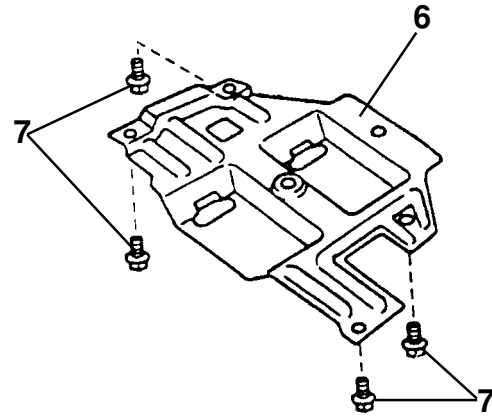

ELEVEN

40.03

Function Code 40.03 Sump Assembly

<u>Dep</u>	<u>Part Description</u>	<u>Remarks</u>	<u>Option</u>	<u>Part Number</u>	<u>Qty</u>
01	Sump Assembly, 2ZZ			A120E6157S	1
02	Nut, flg., sump to engine			A120E6161S	4
03	Bolt, hex. flg. hd., sump to engine			A120E6160S	12
04	Drain Plug, sump, 2ZZ			A120E6162S	1
05	Washer, plug sealing			A120E6461S	1
06	Baffle Panel, sump, 2ZZ			A120E6158S	1
07	Screw, hex. flg. hd., panel to engine			A120E6164S	4
08	Jointing Compound, sump to engine	Not illustrated		A120E6474S	1