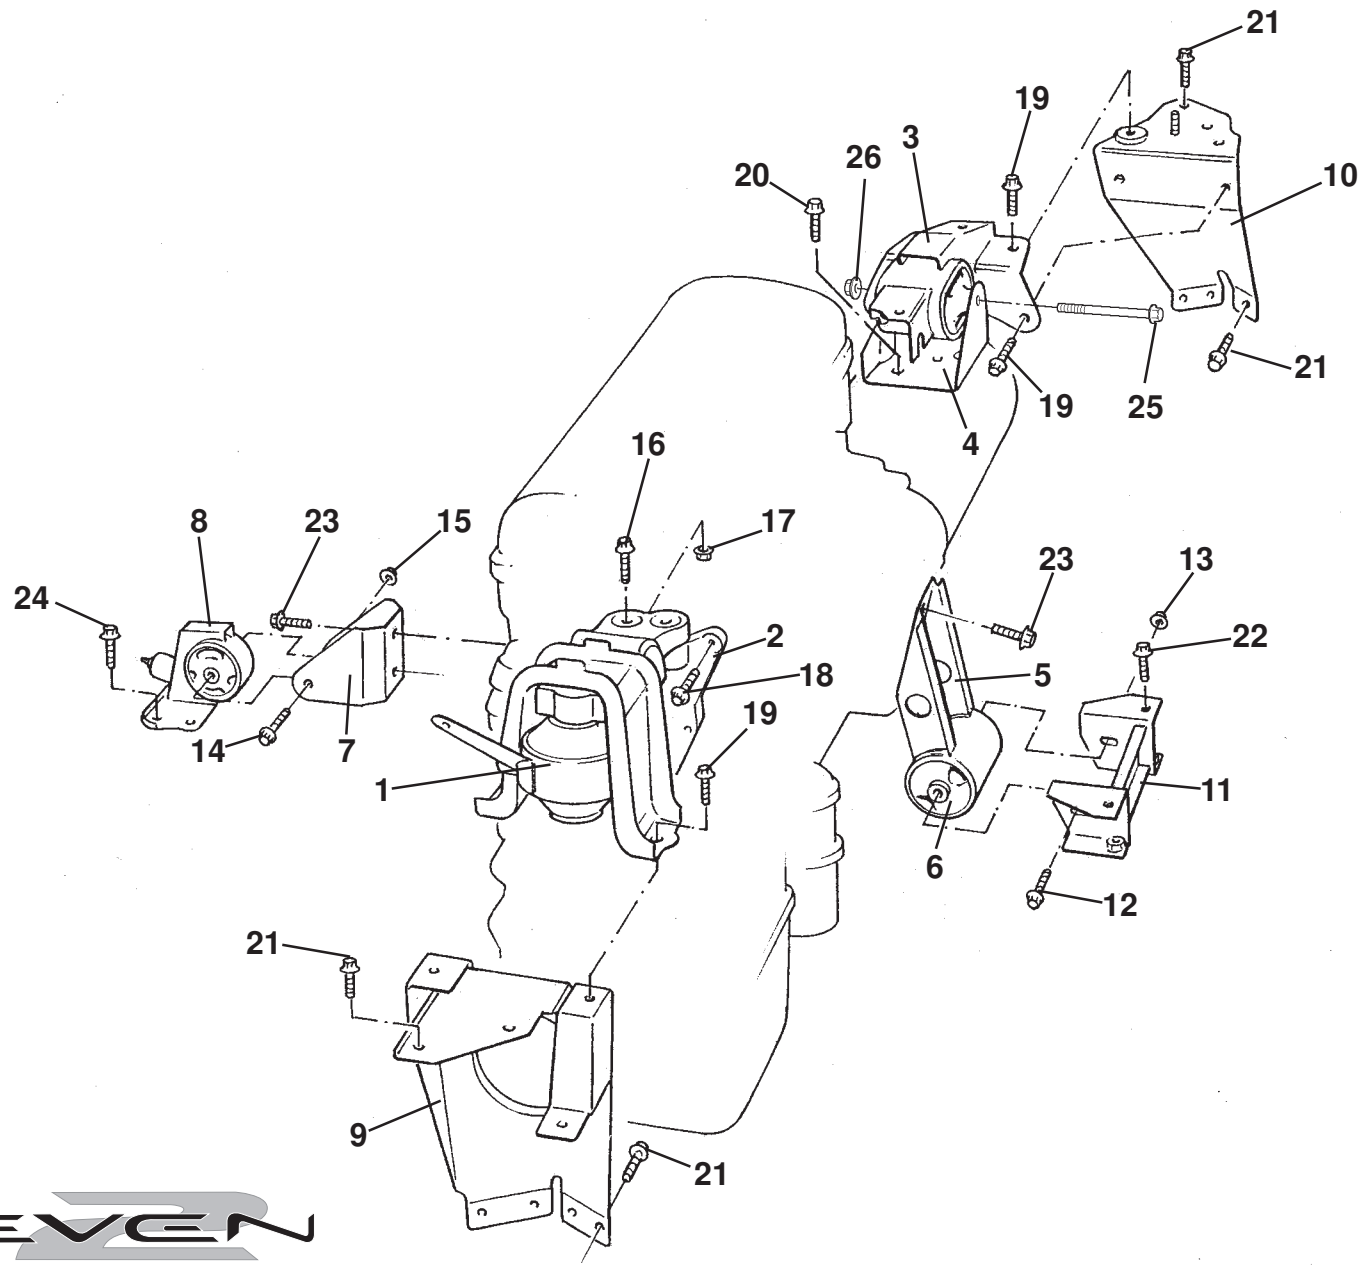

ELEVEN

40.01a

Updated 1st August 2014

Service Parts List

ELEVEN

Function Code 40.01a Engine Mounts

<u>Dep</u>	<u>Part Description</u>	<u>Remarks</u>	<u>Option</u>	<u>Part Number</u>	<u>Qty</u>
01	Insulator, engine mounting, RH, 2ZZ			A120E6393S	1
02	Bracket, alloy, insulator to engine, modified			A128E0016K	1
03	Insulator, engine mounting, LH			A120E6397S	1
04	Bracket, insulator to transmission			A120E6396S	1
05	Bracket Assembly, engine mounting, front	Includes bush, item 6		A120A0099J	1
06	Bush, engine mounting, front	Part of bracket assembly item 5		A120A0099J	1
07	Bracket, engine insulator rear			B120A0085F	1
08	Insulator, engine mounting, rear			A120A0035K	1
09	Bracket, engine to chassis, RH			B120A0055F	1
10	Bracket, engine to chassis, LH			A120A0059F	1
11	Bracket, engine to chassis, front			A120A0045F	1
12	Bolt, flg. hd., bush to bracket, front			A120E6451S	1
13	Nut, flg., bush to bracket, front			A120E6454S	1
14	Bolt, flg. hd., bush to bracket, rear			A120E6452S	1
15	Nut, flg., bush to bracket, rear			A120E6455S	1
16	Bolt, flg. hd., insulator to bracket			A120E6394S	2
17	Nut, flg., insulator to bracket			A120E6395S	2
18	Bolt, flg. hd., bracket to engine			A120E6481S	1

ELEVEN

Function Code: 40.01a, Page: 1

Updated 1st August 2014