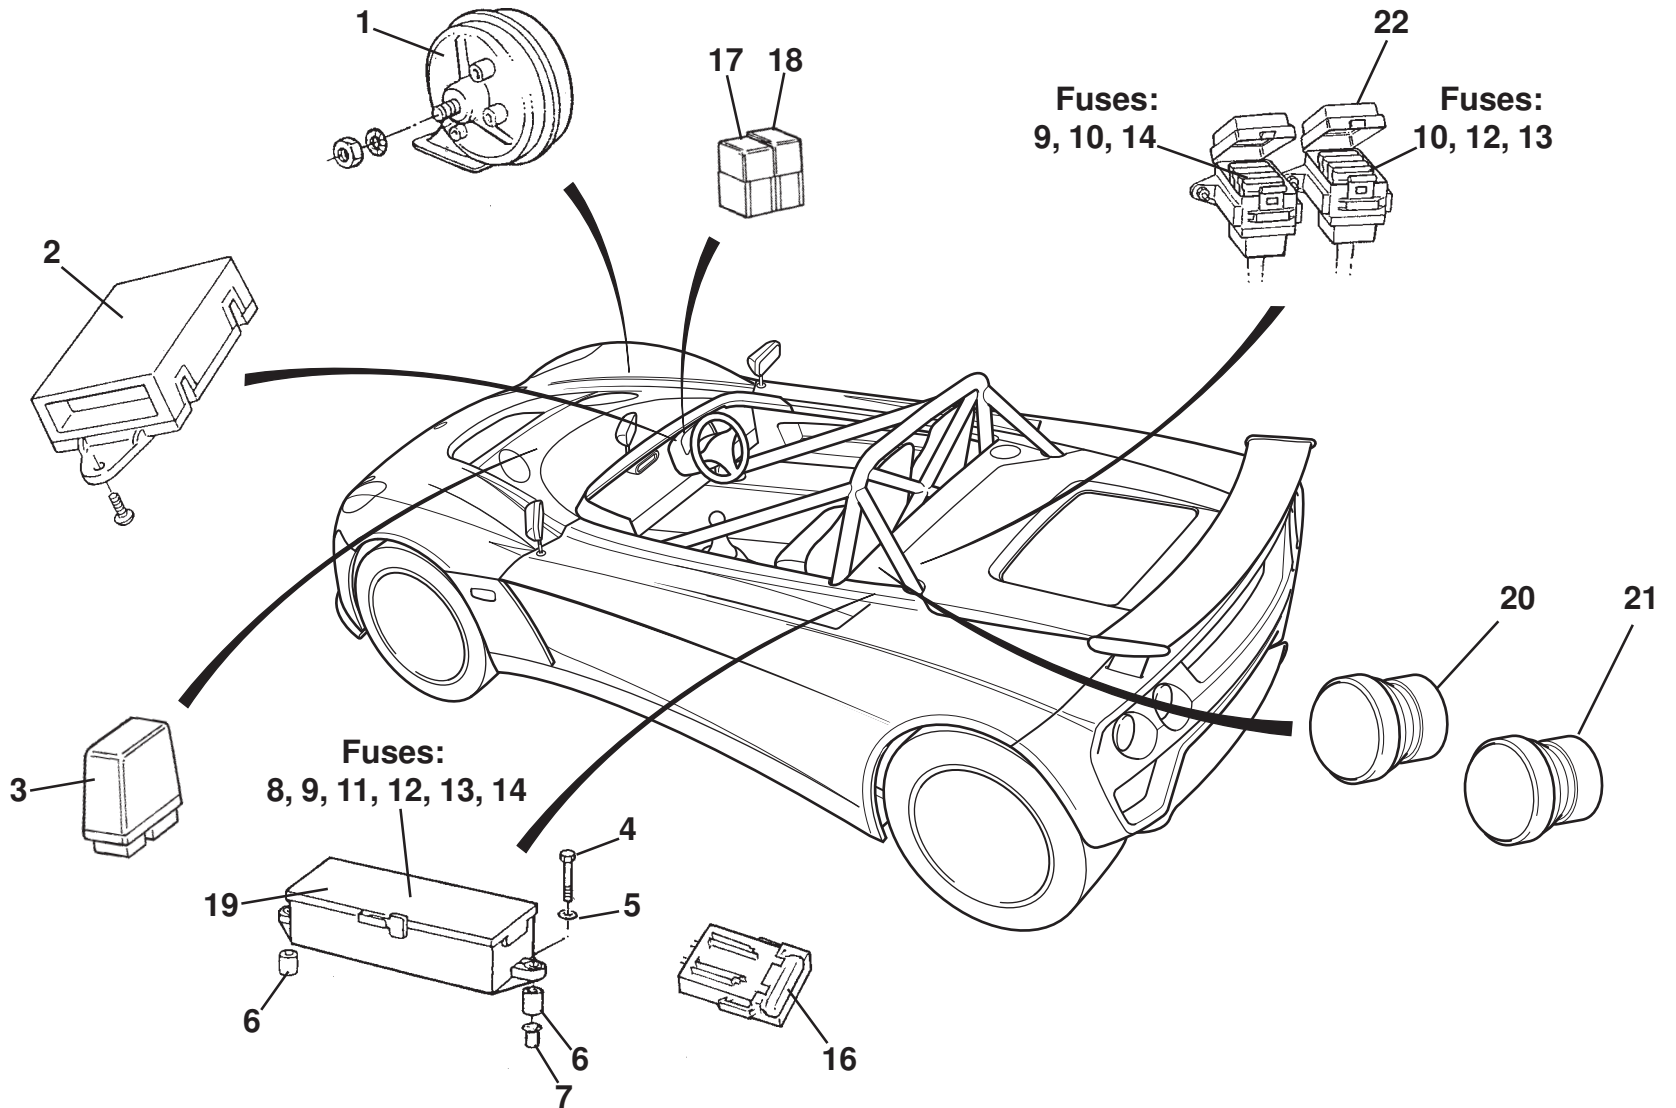

ELEVEN

17.03

Updated 2nd October 2017

Service Parts List

ELEVEN

Function Code 17.03 Horn, Inertia Switch, Modules, Fuses & Relays

<u>Dep</u>	<u>Part Description</u>	<u>Remarks</u>	<u>Option</u>	<u>Part Number</u>	<u>Qty</u>
01	Horn 'Low ' Note		SVA cars	A100M6031F	1
01a	Horn 'Hi ' Note	Includes bracket		A120B6076F	1
02	Switch Controller			D117M0008F	1
03	Fan Control Module			A117M0038F	1
03a	Bracket, fan module retention	Not illustrated		A117M0106F	1
04	Screw, M5 x 16, button hd. fuse box fixing			A116W5281F	2
05	Washer flat, 3/16", S/S, fuse box fixing			A075W4009Z	2
06	Spacer, fuse box to wheelarch			A111U0368F	2
07	Rawlnut, M5, fuse box to wheelarch			A075W6074F	2
08	Fuse, 2A, black	See Service Notes		A082M6316F	1
09	Fuse, 3A, violet	See Service Notes		A082M6243F	2
10	Fuse, 5A, orange	See Service Notes		A082M6245F	4
11	Fuse, 7.5A, brown	See Service Notes		A082M6246F	9
12	Fuse, 7.5A, brown	See Service Notes		A082M6246F	9
13	Fuse, 10A, red	See Service Notes		A082M6247F	7
14	Fuse, 15A, light blue	See Service Notes		A082M6248F	3
15	Fuse, 20A, yellow	See Service Notes		A082M6249F	7
16	Maxi Fuse, 60A, dark blue, ABS	See Service Notes			1

ELEVEN

Function Code: 17.03, Page: 1

Updated 2nd October 2017