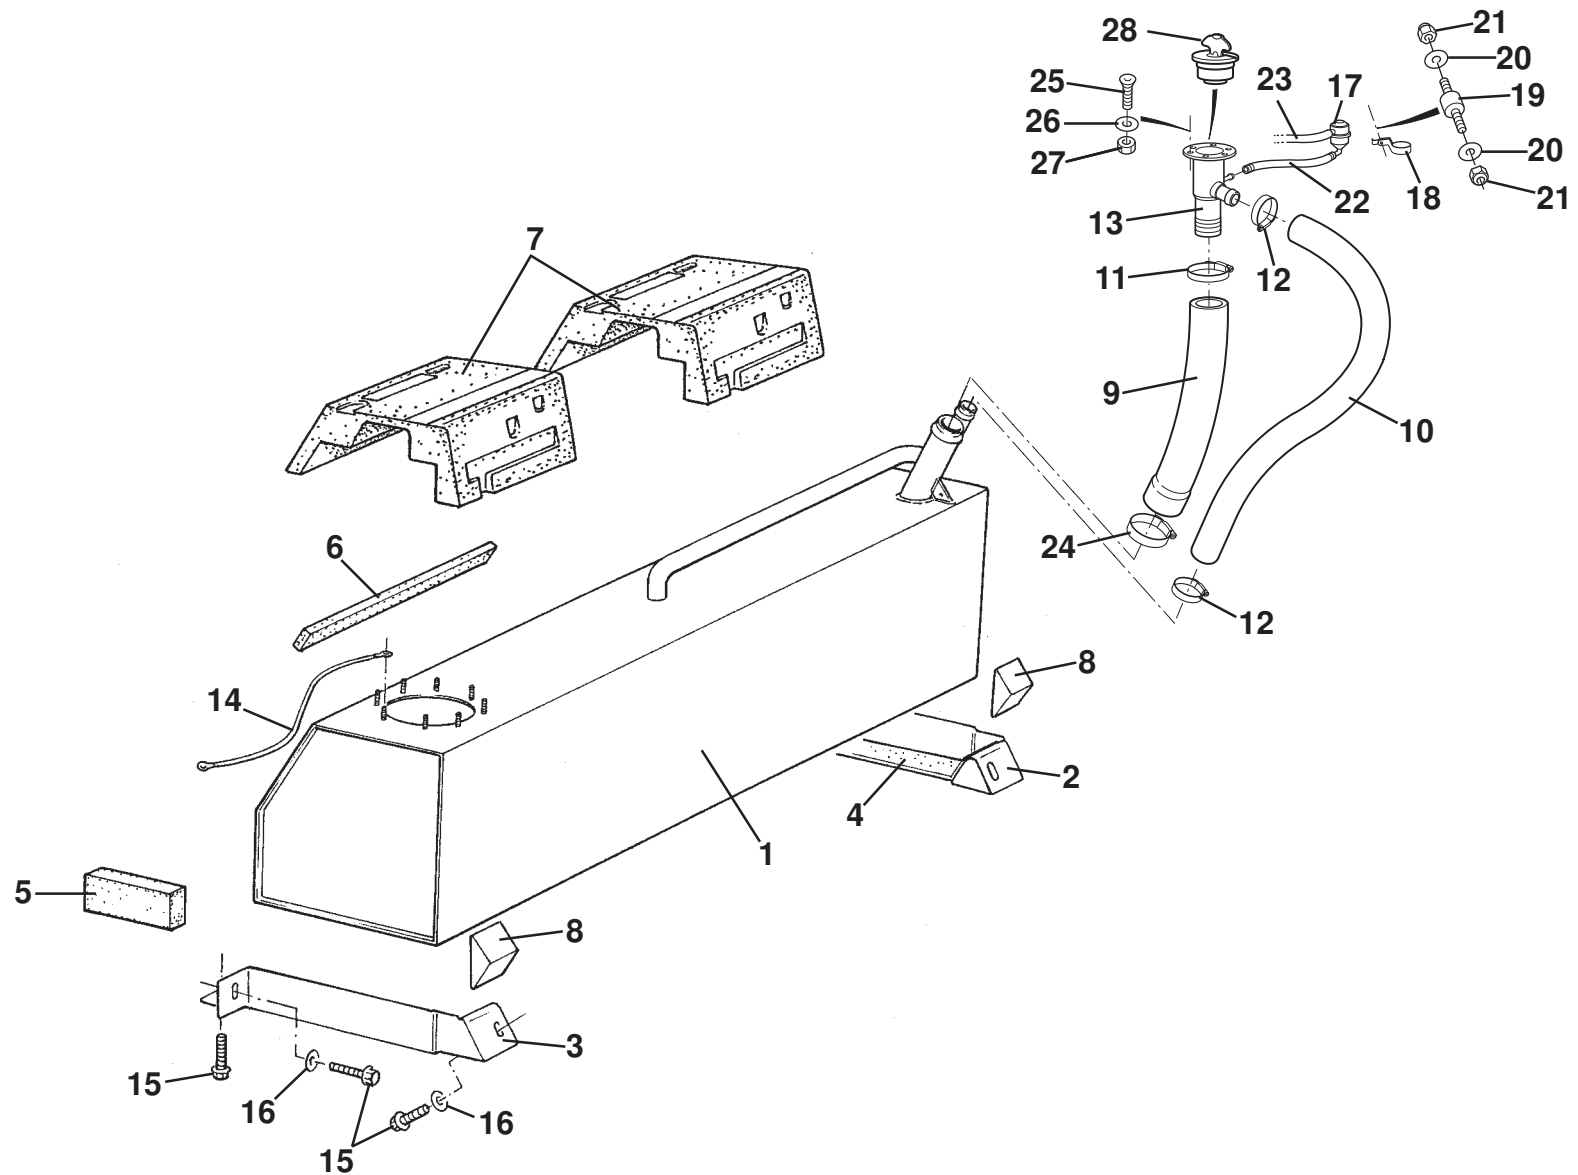

ELEVEN

44.01

Updated 1st July 2015

Service Parts List

ELEVEN

Function Code 44.01 Fuel Tanks, Filler

<u>Dep</u>	<u>Part Description</u>	<u>Remarks</u>	<u>Option</u>	<u>Part Number</u>	<u>Qty</u>
01	Fuel Tank			A120L0004H	1
02	Bracket, fuel tank support, RH			B120L0040F	1
03	Bracket, fuel tank support, LH			B120L0041F	1
04	Isolating Strip, tank brackets			A120L0047F	2
05	Foam Support, tank sides			B120L0028F	4
06	Restraint Foam, tank angled face			A120L0029F	2
07	Foam Block, fuel tank retention, upper			B120L0044F	2
08	Rear Restraint, tank mounting			A120L0045F	2
09	Hose, fuel filler			B127L0005F	1
10	Hose, fuel breather			A127L0006F	1
11	Hose Clip, filler hose to filler			A120W6784F	1
12	Hose Clip, breather hose			A079K6018F	2
13	Fuel Filler Neck & Cap			B127L0004F	1
14	Earth Lead, fuel tank			A120M0030H	1
15	Screw, M8 x 20, hex. flg. hd., brackets to chassis			A120W5278F	6
16	Washer, flat, M8 x 20 x 2.5, brackets to chassis			A079W4019F	4
17	Roll Over Valve			B117L6039F	1
18	Mounting Clamp, roll over valve			A111L6012H	1

ELEVEN

Function Code: 44.01, Page: 1

Updated 1st July 2015