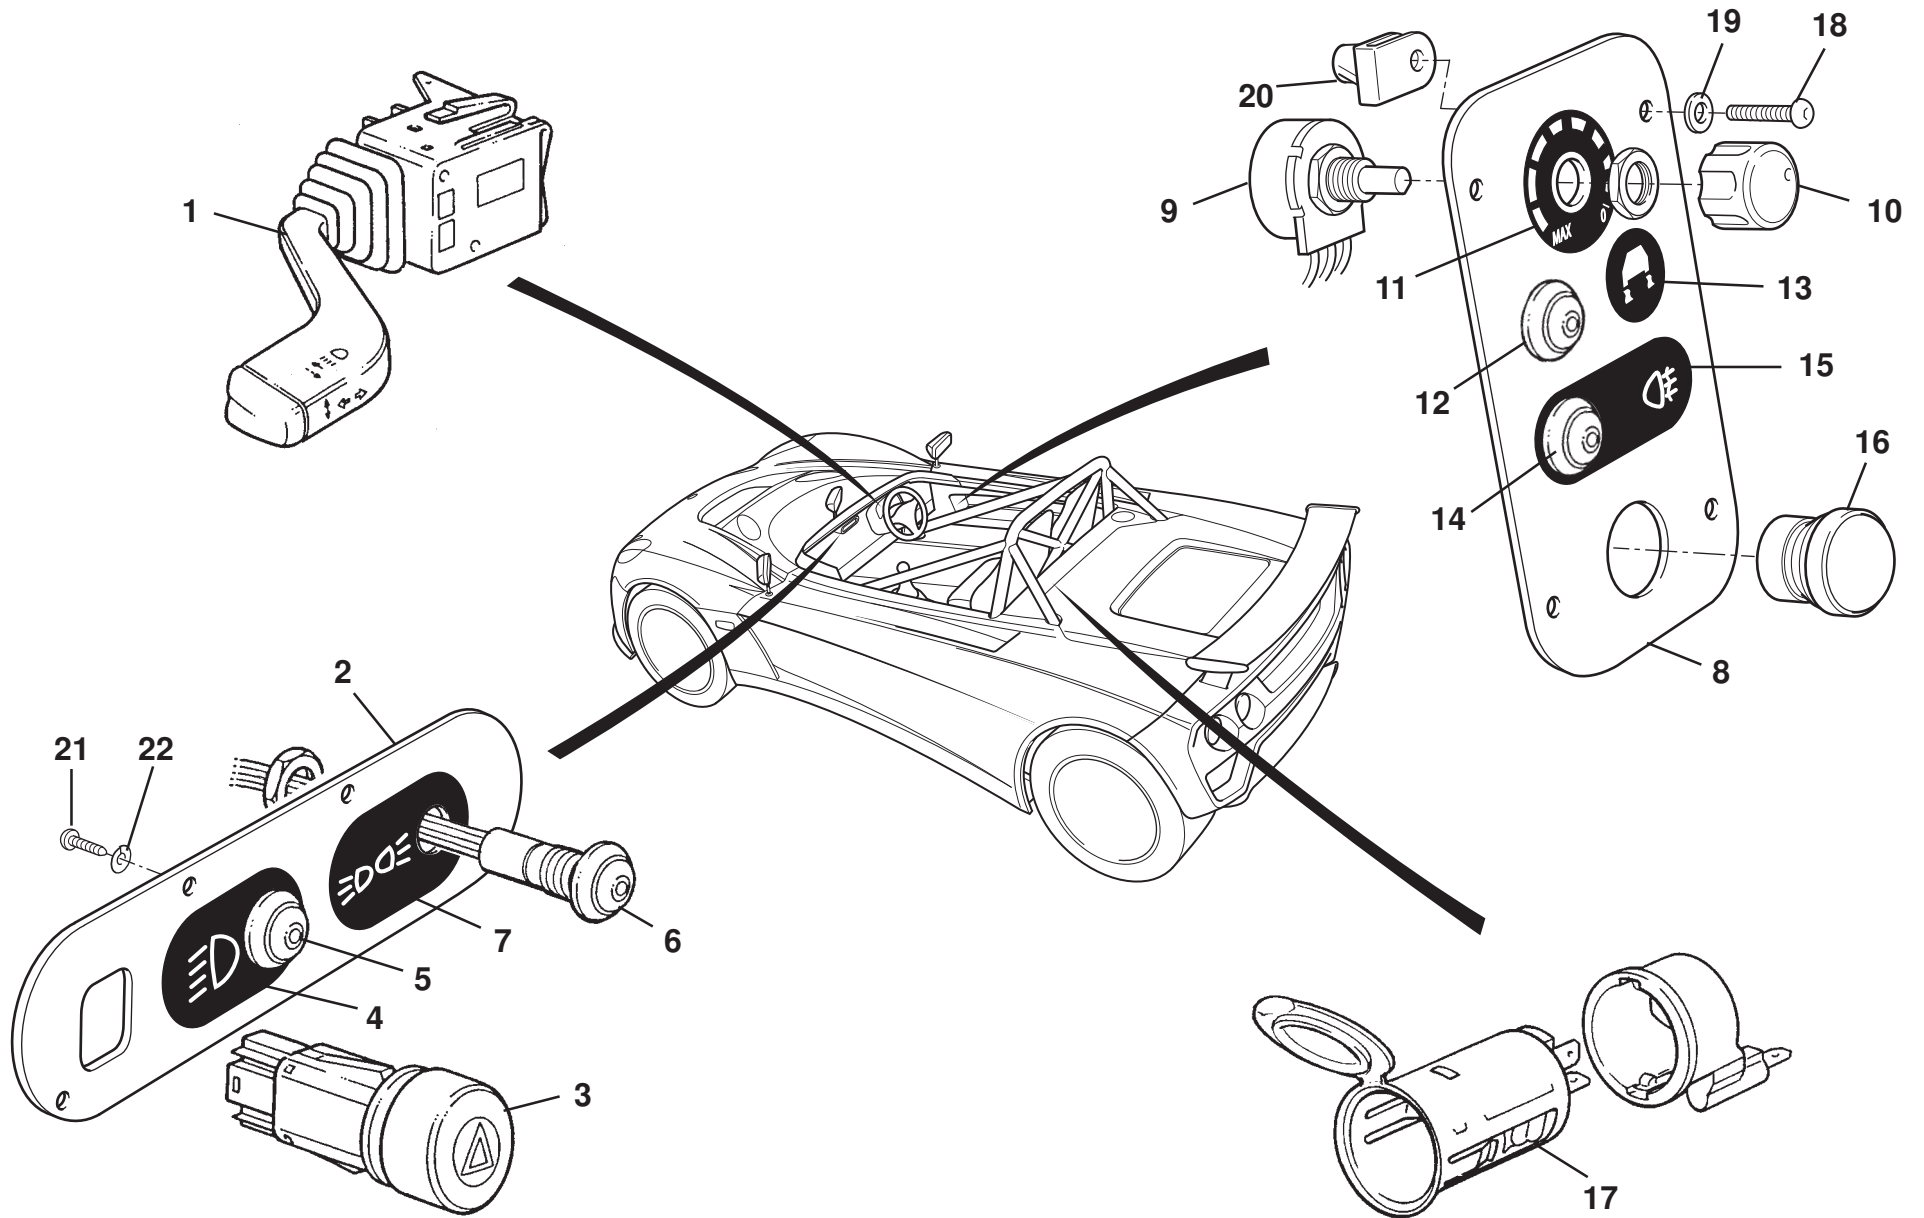

ELEVEN

17.05

Updated 28th January 2011

Service Parts List **ELEVEN**

Function Code 17.05 Interior Switches, Auxiliary Power Socket

<u>Dep</u>	<u>Part Description</u>	<u>Remarks</u>	<u>Option</u>	<u>Part Number</u>	<u>Qty</u>
01	Column Switch, LH, indicators/dip/flash			A100M6048F	1
02	Switch Panel, SVA lamps			A127U0031K	1
03	Switch, hazard			A340M6016F	1
04	Switch, headlamps, green tell-tale			A117M0055F	1
05	Decal, headlamps graphic		A127M0016F R/B	A117M0045F	1
06	Switch, sidelamps, green tell tale			A117M0055F	1
07	Decal, sidelamps graphic		A127M0015F R/B	A117M0005F	1
08	Switch Panel, bodyside, driver	Drill to suit switches required		A127M0018F	1
08a	Blanking Panel, bodyside, passenger			A127B0115F	1
09	Switch, variable traction control			A127M0004F	1
10	Knob, switch, variable traction control			A120U0091F	1
11	Decal, variable traction control			A127B0123F	1
12	Switch, traction control			A120M0031F	1
13	Decal, traction control			A120M0032F	1
14	Switch, rear fog lamp, yellow tell-tale			A127M0008F	1
15	Decal, rear fog/rain lamp			A117M0007F	1
16	Switch, start engine			A127M0019F	1
17	Auxiliary Power Socket	On battery cover	Optional	A117M6024F	1