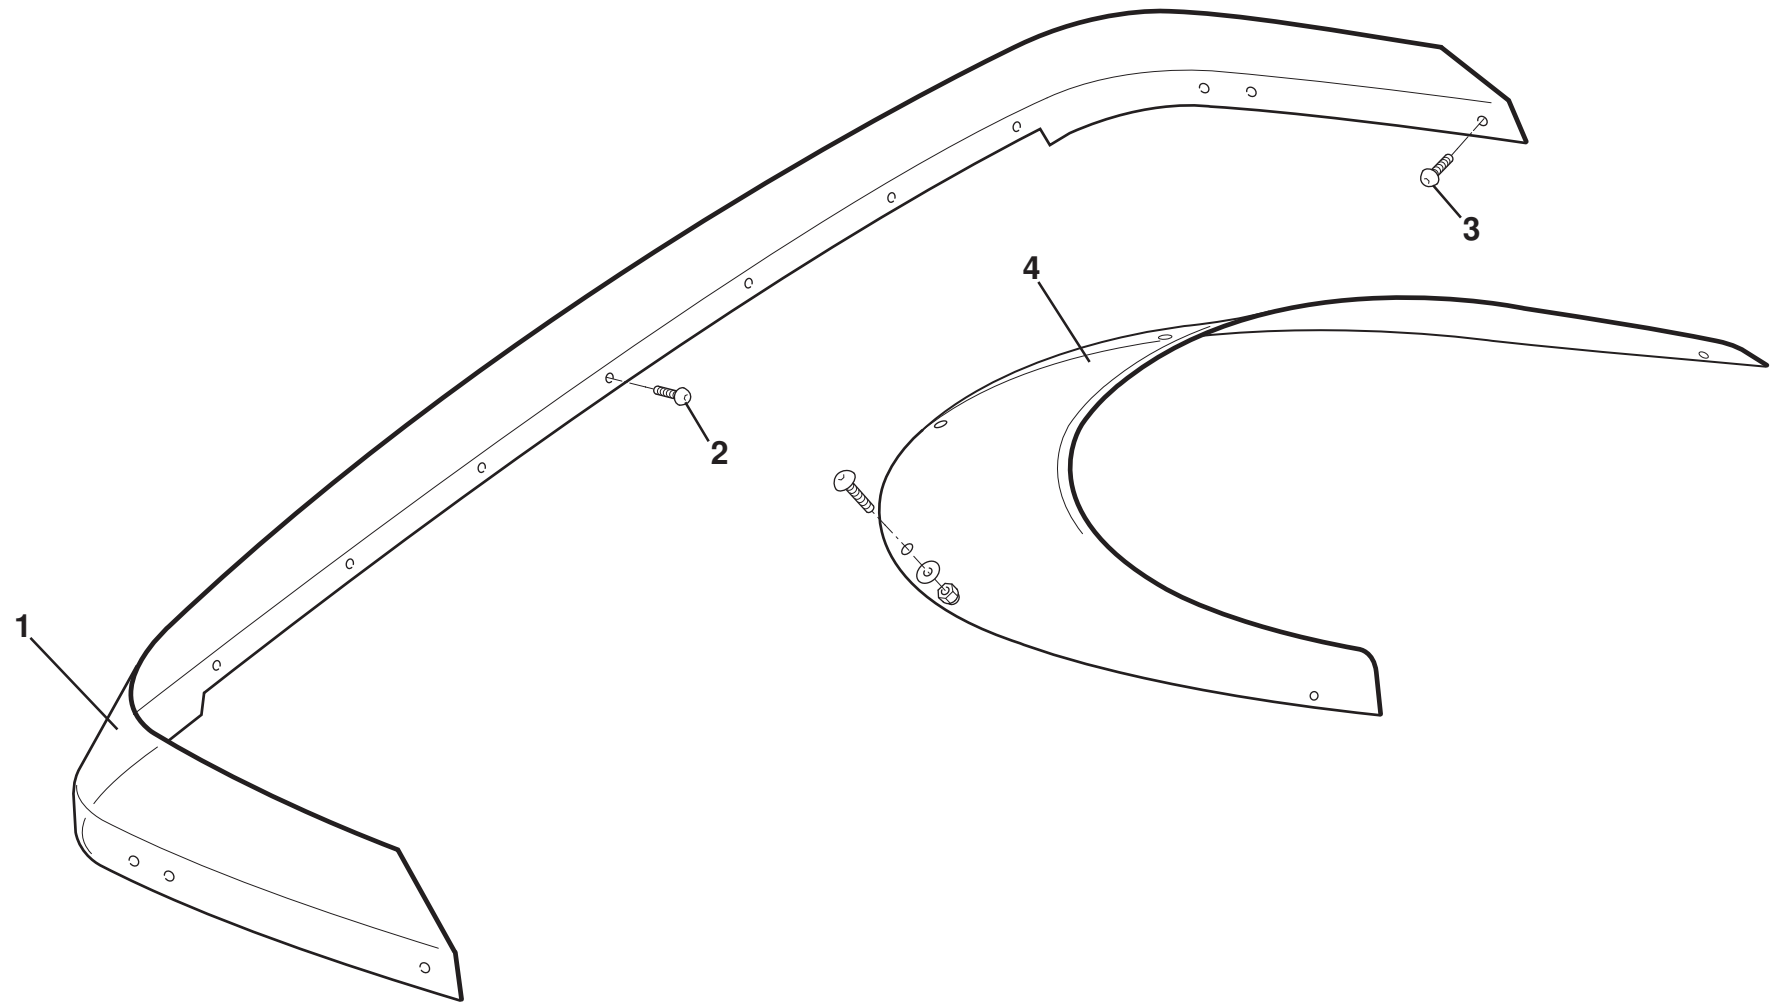

ELEVEN

10.31

Function Code 10.31 Towing Strut/ Hook

<u>Dep</u>	<u>Part Description</u>	<u>Remarks</u>	<u>Option</u>	<u>Part Number</u>	<u>Qty</u>
01	Towing Eye			B111B0399F	1
02	Mounting Strut, towing eye			B117B0160F	1
03	Setscrew, M8 x 16, hex. hd., grade 8.8 Zn			A075W1036Z	4
04	Washer, flat, M8 x 1.4 Zn			A075W4021Z	4
05	Screw, M8 x 20, black plastic, strut blanking			A121W5280F	1
06	Towing Eye Kit, rear	Not illustrated	Race cars	A127X0002J	1