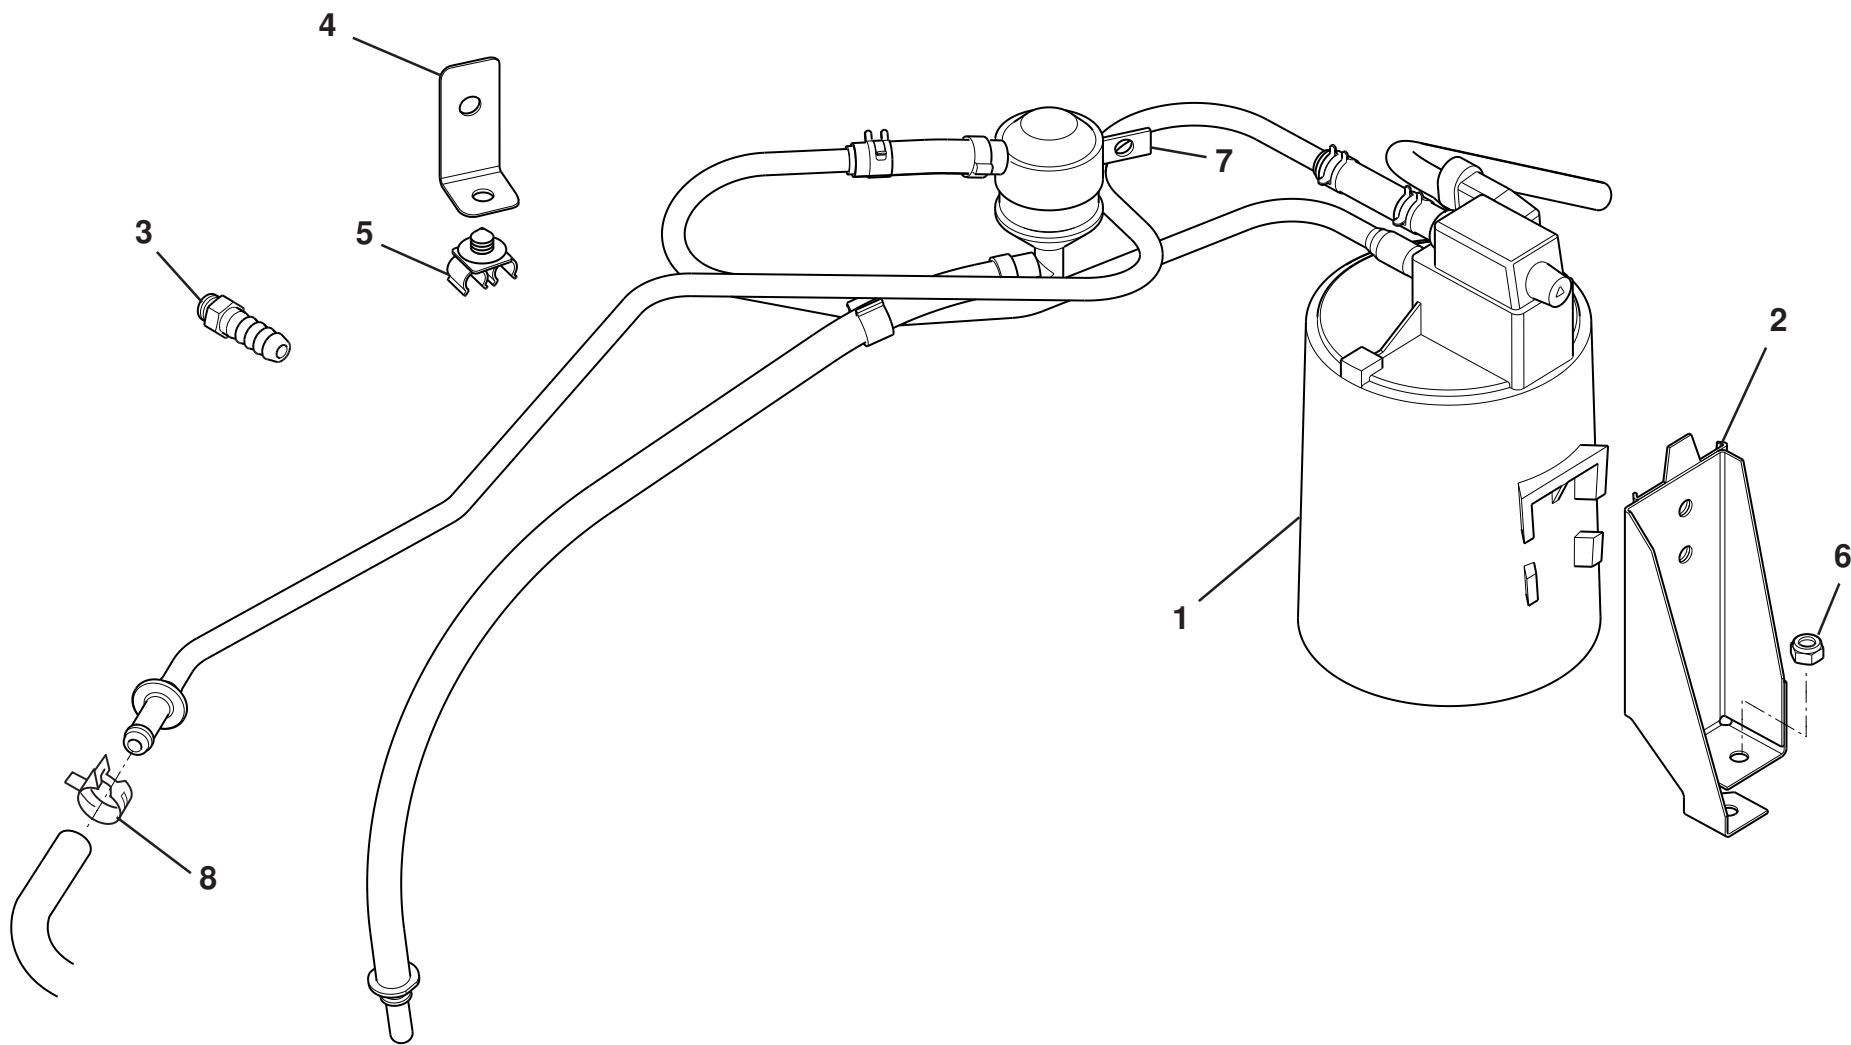

ELEVEN

44.05

Updated 3rd July 2017

Service Parts List **ELEVEN**

Function Code 44.05 Charcoal Canister & Evaporative Loss System.

<u>Dep</u>	<u>Part Description</u>	<u>Remarks</u>	<u>Option</u>	<u>Part Number</u>	<u>Qty</u>
01	Charcoal Canister Assembly	Includes pipes, roll-over valve		A128L0001F	1
02	Bracket, canister mounting			A128L0006F	1
03	Connector			A120E6505F	1
04	Bracket			A128L0009F	1
05	Clip, fuel pipe,			A116W6727F	1
06	Nut Nyloc M6, bracket to backstay			A907E6285F	3
07	Clamp, roll-over valve			A120L0052F	1
08	Hose Clip			A124W6818F	2