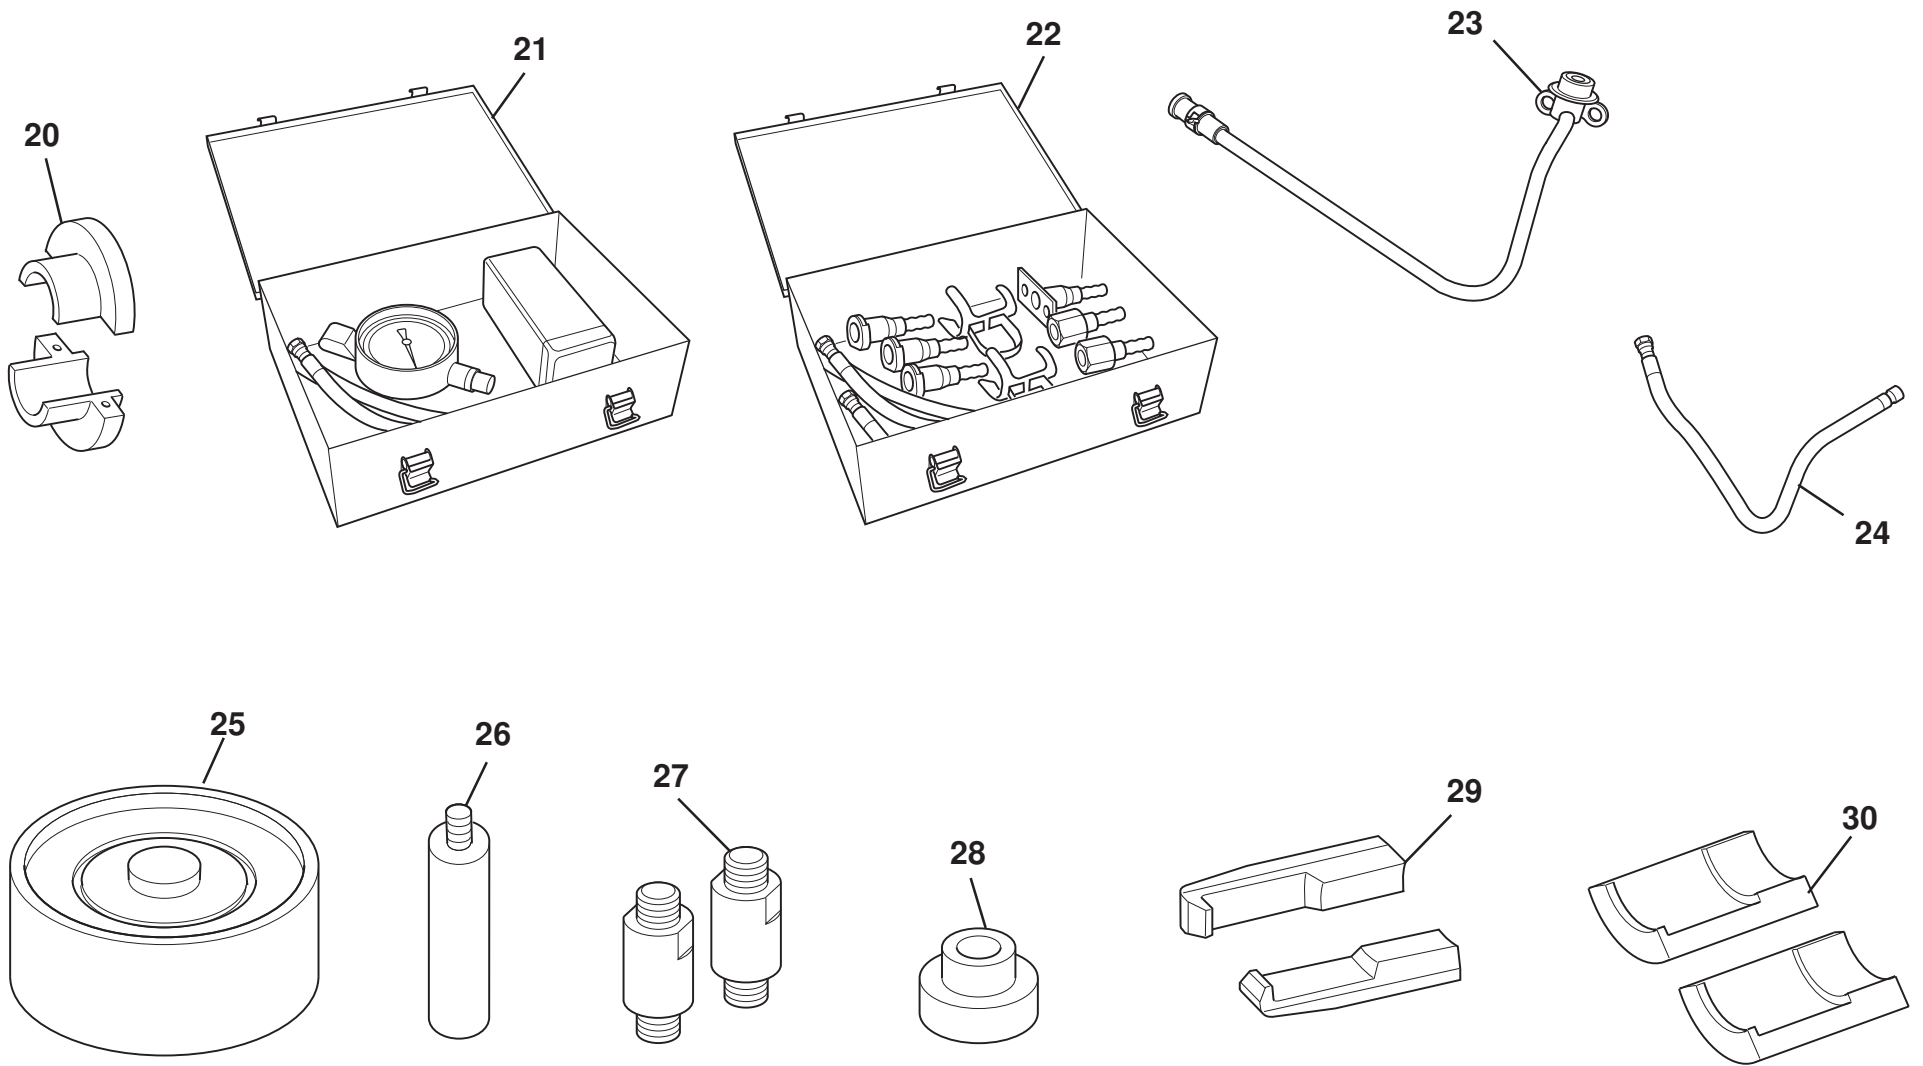

ELEVEN

60.02 page 2

Updated 1st July 2014

Service Parts List

ELEVEN

Function Code 60.02 Special Tools

<u>Dep</u>	<u>Part Description</u>	<u>Remarks</u>	<u>Option</u>	<u>Part Number</u>	<u>Qty</u>
01	Hanger, engine			T000T1437S	2
02	Press Tool, driveshaft			T000T1438S	1
03	Press Tool, driveshaft bearing			T000T1439S	1
04	Bolt, engine hanger			T000T1440S	2
05	Oil Filter Wrench			T000T1441S	1
06	Valve Clearance Adjuster Set			T000T1442S	1
07	Crank Pulley Holding Tool			T000T1443S	1
08	Companion Flange Holding Tool			T000T1444S	1
09	Oil Seal Puller, transmission			T000T1445S	1
10	Differential Pre-load Adaptor			T000T1446S	1
11	Upper Plate, 5th/6th gear			T000T1447/1	1
12	Bolt, 5th/6th gear puller			T000T1447/2	1
13	Arm, 5th/6th gear puller			T000T1447/3	3
14	Adaptor, 5th/6th gear puller			T000T1447/4	1
15	5th/6th Synchro Puller Hanger			T000T1448/1	1
16	5th/6th Synchro Puller Side Arm			T000T1448/2	2
17	5th/6th Synchro Puller Bolt			T000T1446/3	1
18	5th/6th Synchro Puller Claw			T000T1446/4	2

ELEVEN

Function Code: 60.02, Page: 1

Updated 1st July 2014