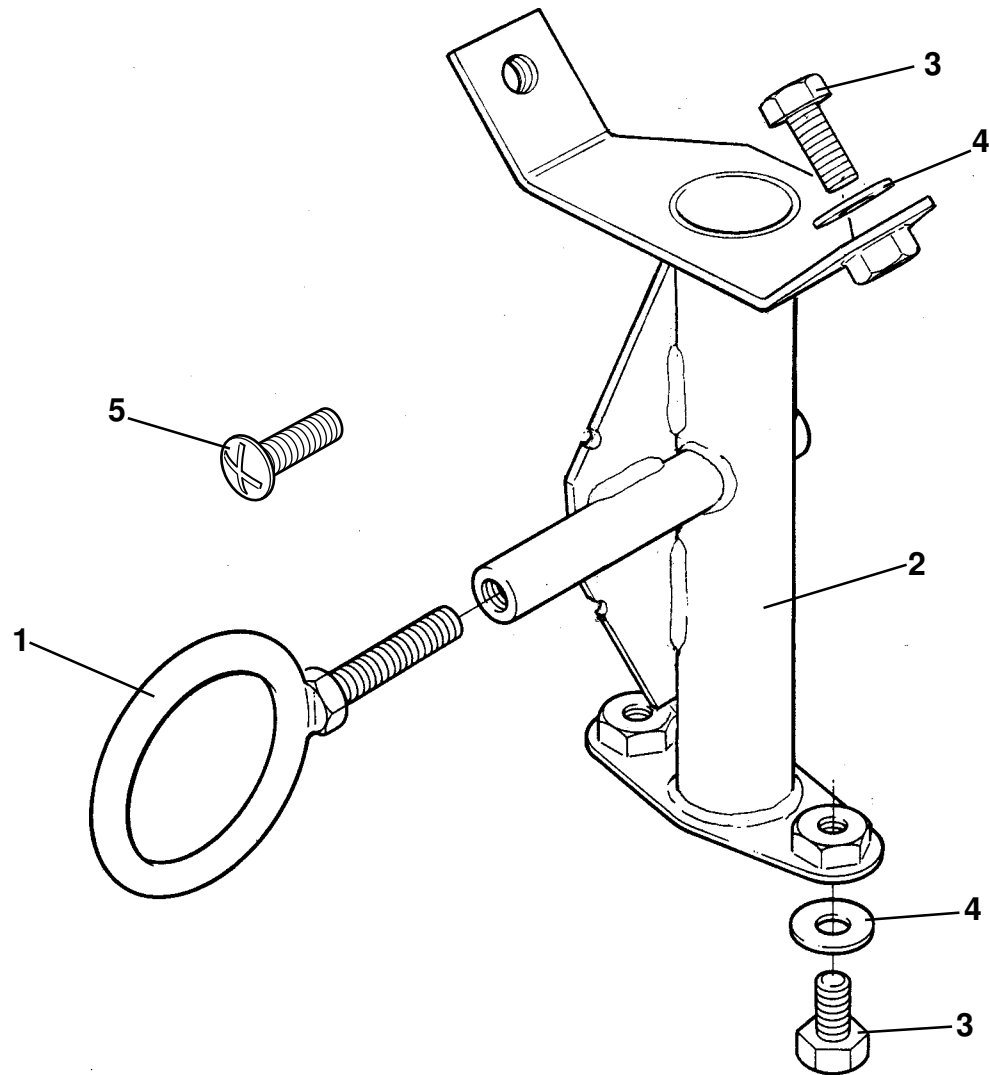

ELEVEN

10.31

Function Code 10.31 Towing Strut/ Hook

<u>Dep</u>	<u>Part Description</u>	<u>Remarks</u>	<u>Option</u>	<u>Part Number</u>	<u>Qty</u>
01	Towing Eye			B111B0399F	1
02	Mounting Strut, towing eye			B117B0160F	1
03	Setscrew, M8 x 16, hex. hd., grade 8.8 Zn			A075W1036Z	4
04	Washer, flat, M8 x 1.4 Zn			A075W4021Z	4
05	Screw, M8 x 20, black plastic, strut blanking			A121W5280F	1
06	Towing Eye Kit, rear	Not illustrated	Race cars	A127X0002J	1