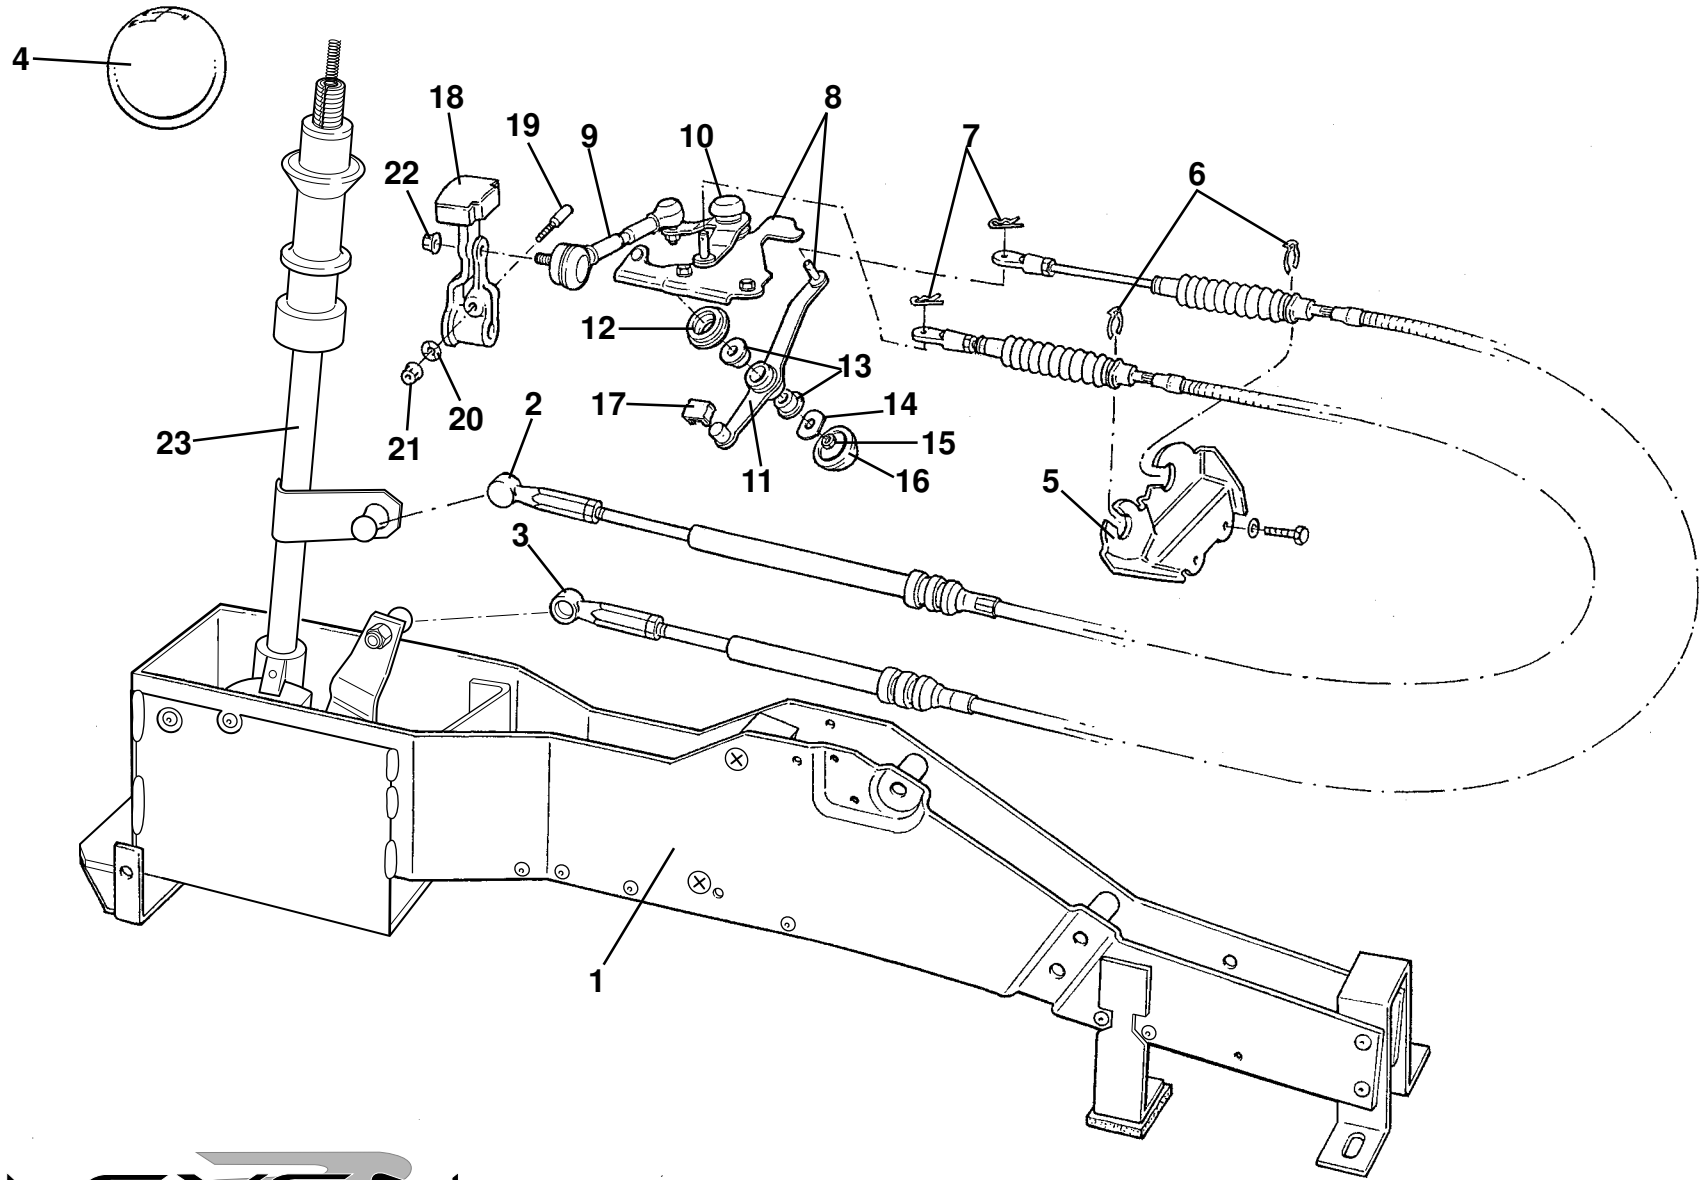

ELEVEN

47.05

Service Parts List **ELEVEN**

Function Code 47.05 Gearchange Mechanism, External

<u>Dep</u>	<u>Part Description</u>	<u>Remarks</u>	<u>Option</u>	<u>Part Number</u>	<u>Qty</u>
01	Gearshift/Parking Brake Assembly, 6 speed, 2ZZ, RHD	For parking brake see 33.05		B120F0010F	1
01a	Gearshift/Parking Brake Assembly, 6 speed, 2ZZ, LHD	For parking brake see 33.05		B120F0011F	1
02	Cable, gearshift			B120F0003S	1
03	Cable, crossgate			A120F0002H	1
04	Gearknob, six speed, 12mm thread	Uses grub screw		D120U0012F	1
04a	Knurl Point Grub Screw, M5 x 16, knob to lever	Order with knob		A120W5292F	1
05	Abutment, transmission casing			A120F6241S	1
06	'C' Clip, cables to abutment			A082F6577S	2
07	'R' Clip, cables to levers			A075W6175F	2
08	Crank Assembly, shift & select			A120F6167S	1
09	Control Shaft, select			A120F6168S	1
10	Dust Cover, crank pivot			A120F6170S	1
11	Crank Assembly, shift			A120F6169S	1
12	Dust Cover, crank to bracket			A120F6172S	2
13	Bush, crank pivot			A120F6174S	2
14	Washer Plate, crank pivot			A120F6173S	1
15	Nut, crank to shaft			A120F6175S	1
15a	Washer, spring, crank to shaft			A120F6176S	1