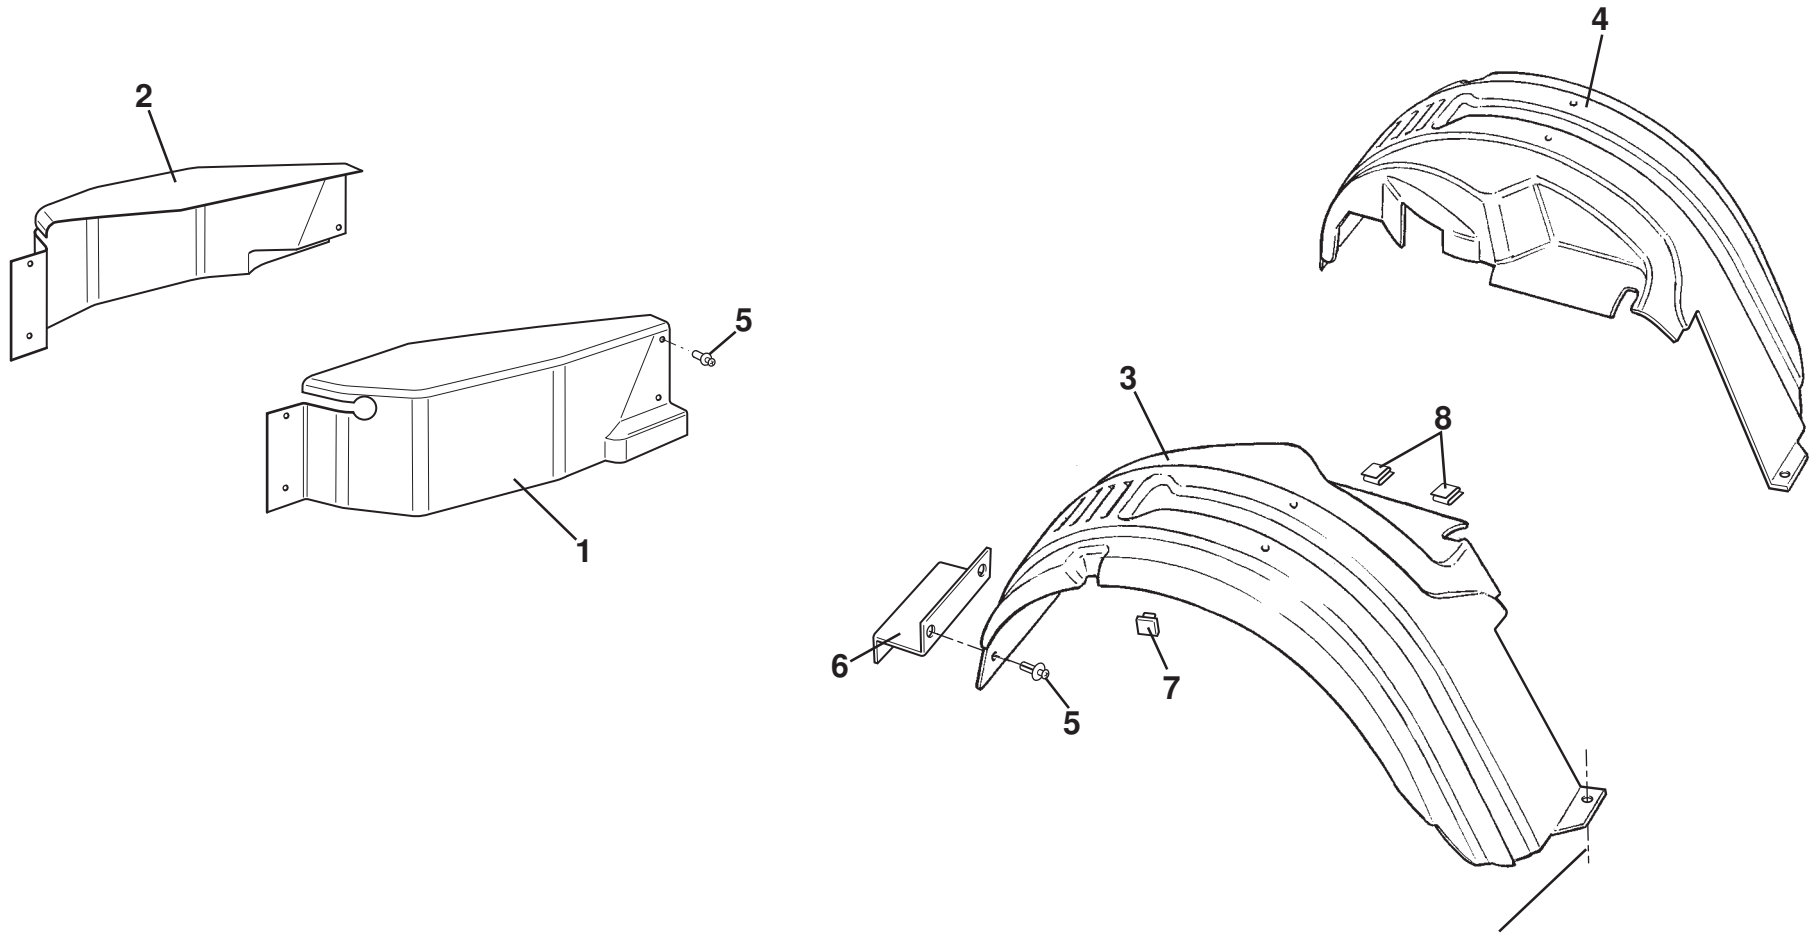

Uses diffuser fixing,
see 10.25

ELEVEN
12.01

Updated 28th January 2011

Service Parts List **ELEVEN**

Function Code 12.01 Wheelarch Liners

<u>Dep</u>	<u>Part Description</u>	<u>Remarks</u>	<u>Option</u>	<u>Part Number</u>	<u>Qty</u>
01	Wheelarch Liner, front, LH			A127B4033K	1
02	Wheelarch Liner, front, RH			A127B4034K	1
03	Wheelarch Liner, rear, LH			A127B4029K	1
04	Wheelarch Liner, rear, RH			A127B4030K	1
05	Plastic Fastener, liner fixing			A100W6391F	12
06	Bracket, liner mounting rear, front			A127B0111F	2
07	Clip, plastic, rear liner to bodyside	Bonded to bodyside		A100W6376F	2
08	Edge Clip, rear liner to subframe bracket			A124W6792F	4