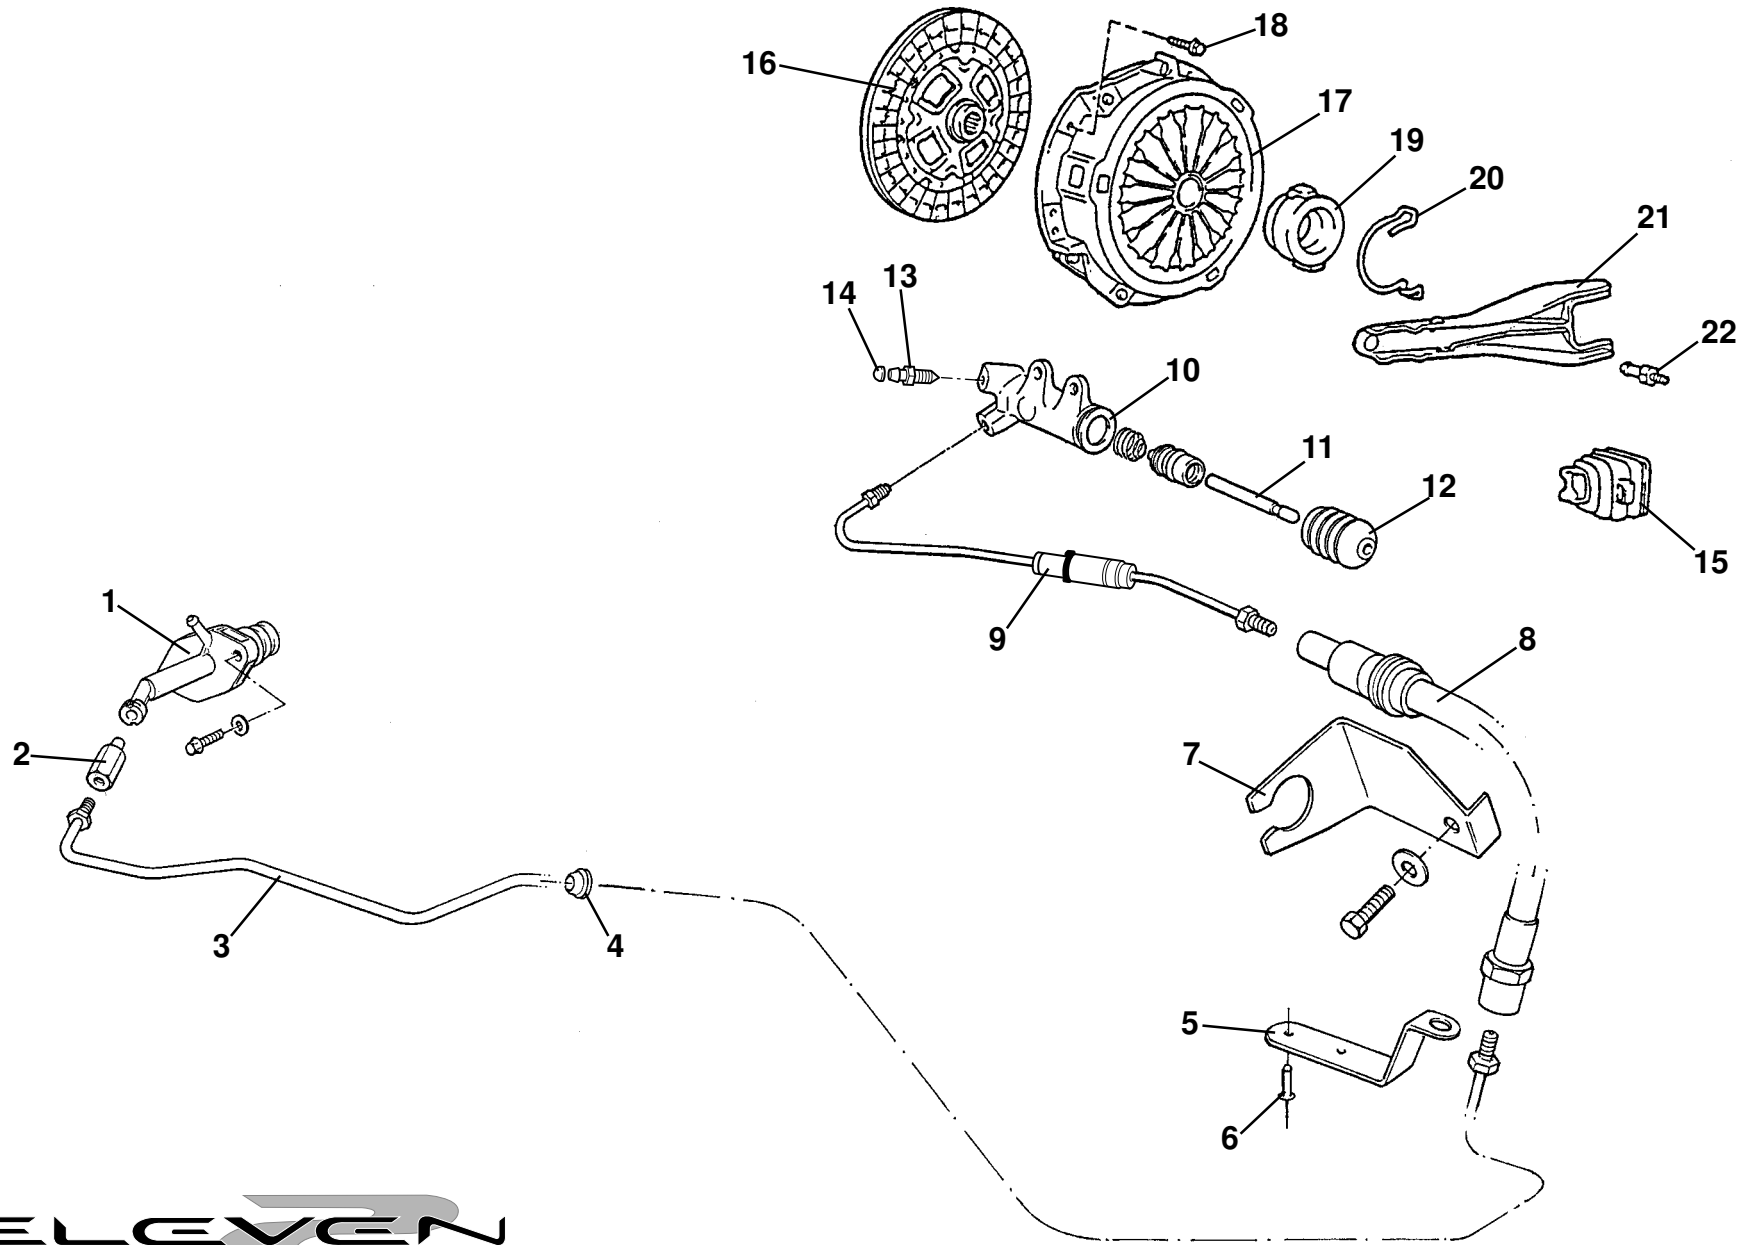

ELEVEN

47.01

Function Code 47.01 Clutch & Release Mechanism

<u>Dep</u>	<u>Part Description</u>	<u>Remarks</u>	<u>Option</u>	<u>Part Number</u>	<u>Qty</u>
01	Clutch Release Master Cylinder, LEV 2	With clevis for steel pedal		A120Q0007H	1
02	Quick Connector, pipe to master cylinder			A116Q6001F	1
03	Pipe, clutch, front, RHD			B120Q0002F	1
03a	Pipe, clutch, front, LHD			B120Q0001F	1
04	Grommet, front pipe			A075U6043Z	1
05	Bracket, clutch hose to chassis			A120Q0005F	1
06	Pop Rivet, bracket to chassis			A111W6613F	2
07	Bracket, clutch hose to transmission			A120Q0004F	1
08	Hose, pipe front to pipe rear			A116Q0016F	1
09	Pipe/Restrictor Assembly, clutch, rear			A127Q0003F	1
10	Clutch Release Slave Cylinder			A120Q6011S	1
10a	Cylinder Repair Kit, clutch release			A120Q6009S	1
11	Push Rod, release slave cylinder			A120Q6012S	1
12	Boot, release slave cylinder			A120Q6013S	1
13	Bleed Plug, release slave cylinder			A120Q6015S	1
14	Cap, bleed plug			A120Q6014S	1
15	Boot, clutch release fork			A120Q6005S	1
16	Clutch Driven Plate, Motorsport			A127Q0002F	1
17	Clutch Cover Assembly, Motorsport			A127Q0001F	1
18	Bolt, hex. flg. hd., cover to flywheel			A120Q0001S	6
19	Clutch Release Bearing			A120Q6007S	1