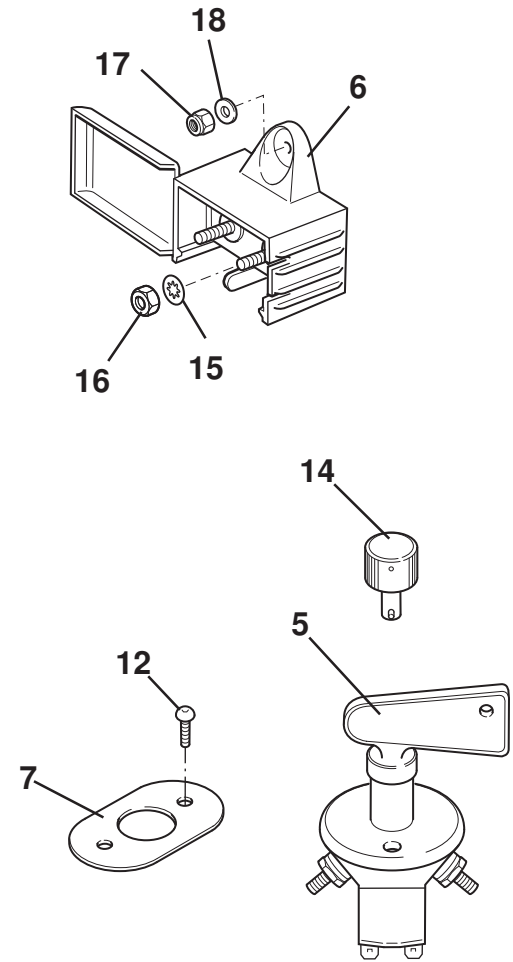

ELEVEN

17.31

Updated 3rd November 2014

Service Parts List **ELEVEN**

Function Code 17.31 Battery, Clamps, & Cables

<u>Dep</u>	<u>Part Description</u>	<u>Remarks</u>	<u>Option</u>	<u>Part Number</u>	<u>Qty</u>
01	Battery, Odyssey PS680			A127M6004F	1
02	Harness, battery			A127M0002F	1
03	Bracket, battery retention			A127M0022F	1
04	Cover, battery			A127B0019K	1
05	Switch, battery master			A127M6001F	1
06	Binding Post Assembly			A340M6007F	1
07	Plate, master switch to body			A127B0114F	1
08	Screw, M6 x 16, hex. hd., bracket fixing			A075W1028Z	3
09	Washer, flat, M6 x 12.1 x 1.4, bracket fixing			A075W4013Z	3
10	Screw, M6 x 16, button hd. S/S, cover fixing			A127W2230F	4
11	Washer, flat, M6 x 25 x 1.5, S/S, cover fixing			B075W4017Z	2
12	Screw, M5 x 35, button hd. S/S, plate fixing			A127W7225F	2
13	Badge, lotus logo, battery cover			A117U0170F	1
14	Knob, knurled, isolator switch		SVA option	A127M6006F	1
15	Washer Shakeproof M8			A075W4048Z	2
16	Nut M8			A075W3021Z	2
17	Nyloc M5, battery post			A075W3008Z	1
18	Washer Flat 3/16 x 1/2 x16, battery post			A075W4000Z	1