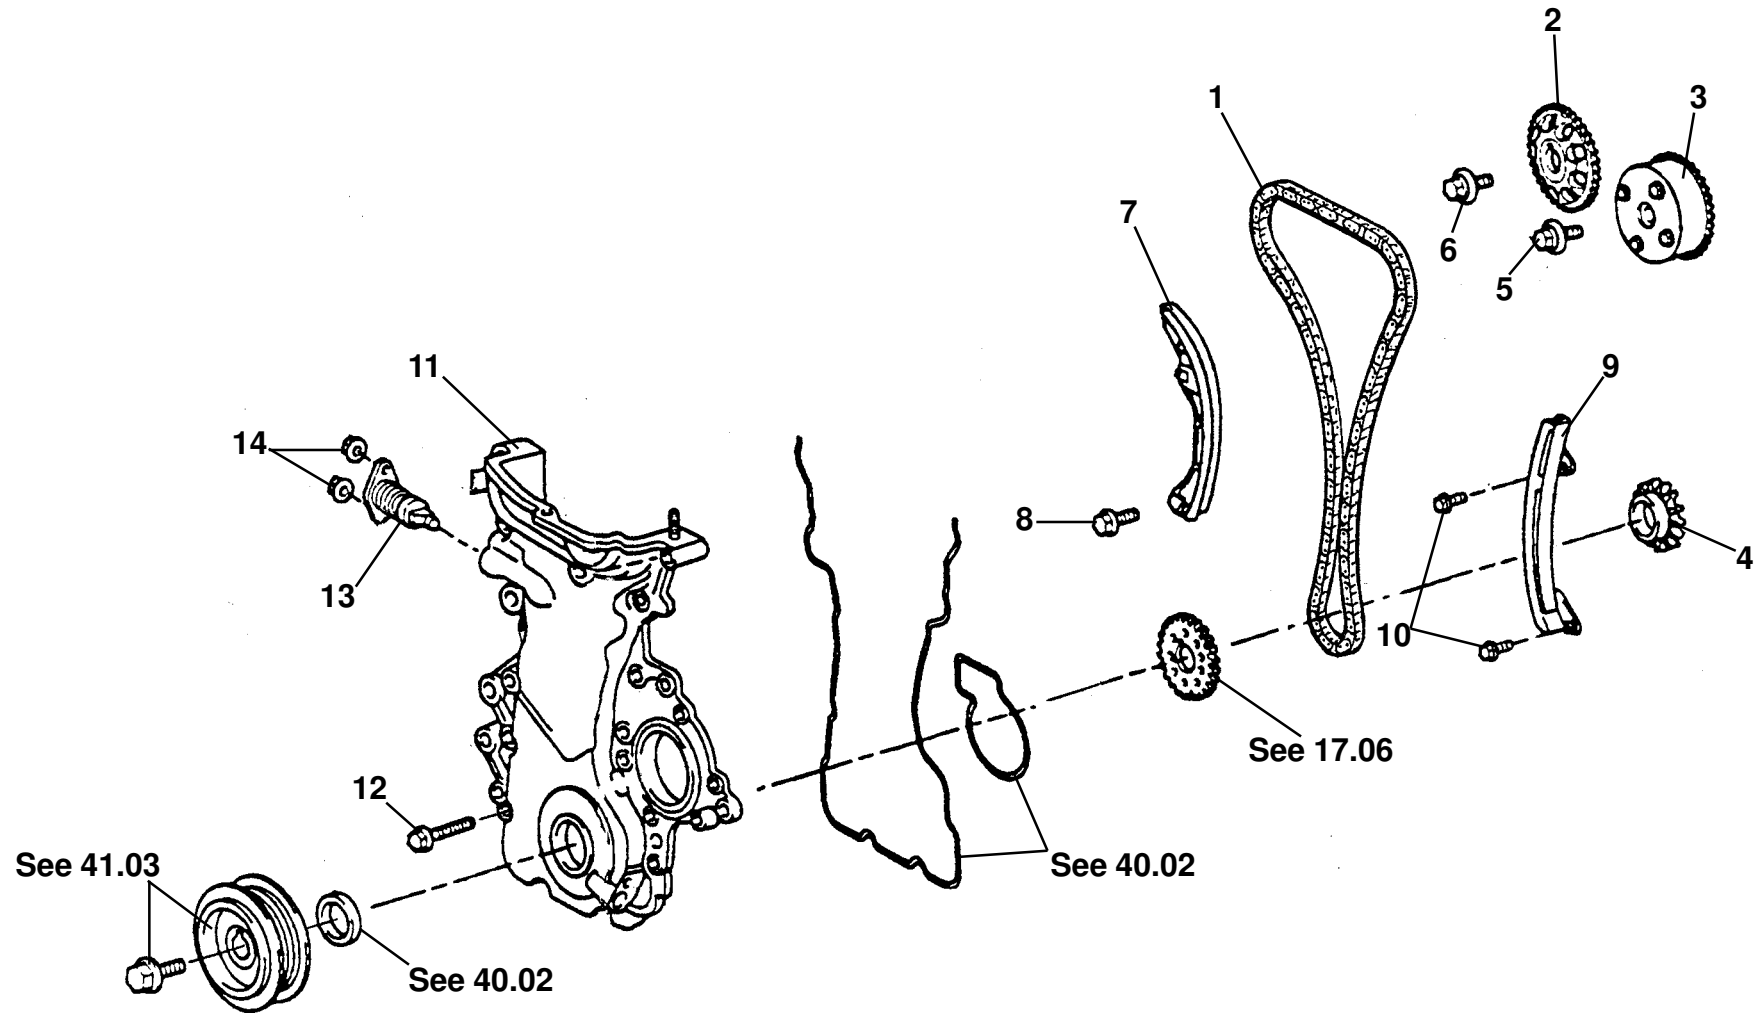

ELEVEN

40.08

Service Parts List **ELEVEN**

Function Code 40.08 Camshaft Drive Chain & Sprockets

<u>Dep</u>	<u>Part Description</u>	<u>Remarks</u>	<u>Option</u>	<u>Part Number</u>	<u>Qty</u>
01	Camshaft Drive Chain, 2ZZ			A120E6207S	1
02	Sprocket, exhaust camshaft			A120E6203S	1
03	Sprocket/Valve Timing Controller Assy., inlet cam., 2ZZ			A120E6201S	1
04	Sprocket, drive chain, crankshaft			A120E6202S	1
05	Bolt, hex. flg. hd., sprocket to inlet cam.			A120E6205S	1
06	Bolt, hex. flg. hd., sprocket to exhaust cam.			A120E6206S	1
07	Chain Tensioner Slipper, 2ZZ			A120E6209S	1
08	Bolt, hex. flg. hd., slipper to block			A120E6211S	1
09	Chain Vibration Damper, 2ZZ			A120E6210S	1
10	Bolt, hex. flg. hd., damper to block			A120E6213S	2
11	Drive Chain Cover, 2ZZ			A120E6132S	1
12	Bolt, hex. flg. hd., cover to engine, 2ZZ			A120E6135S	8
13	Drive Chain Tensioner, 2ZZ	Includes seal		A120E6208S	1
14	Flange Nut, tensioner to cover			A120E6212S	2