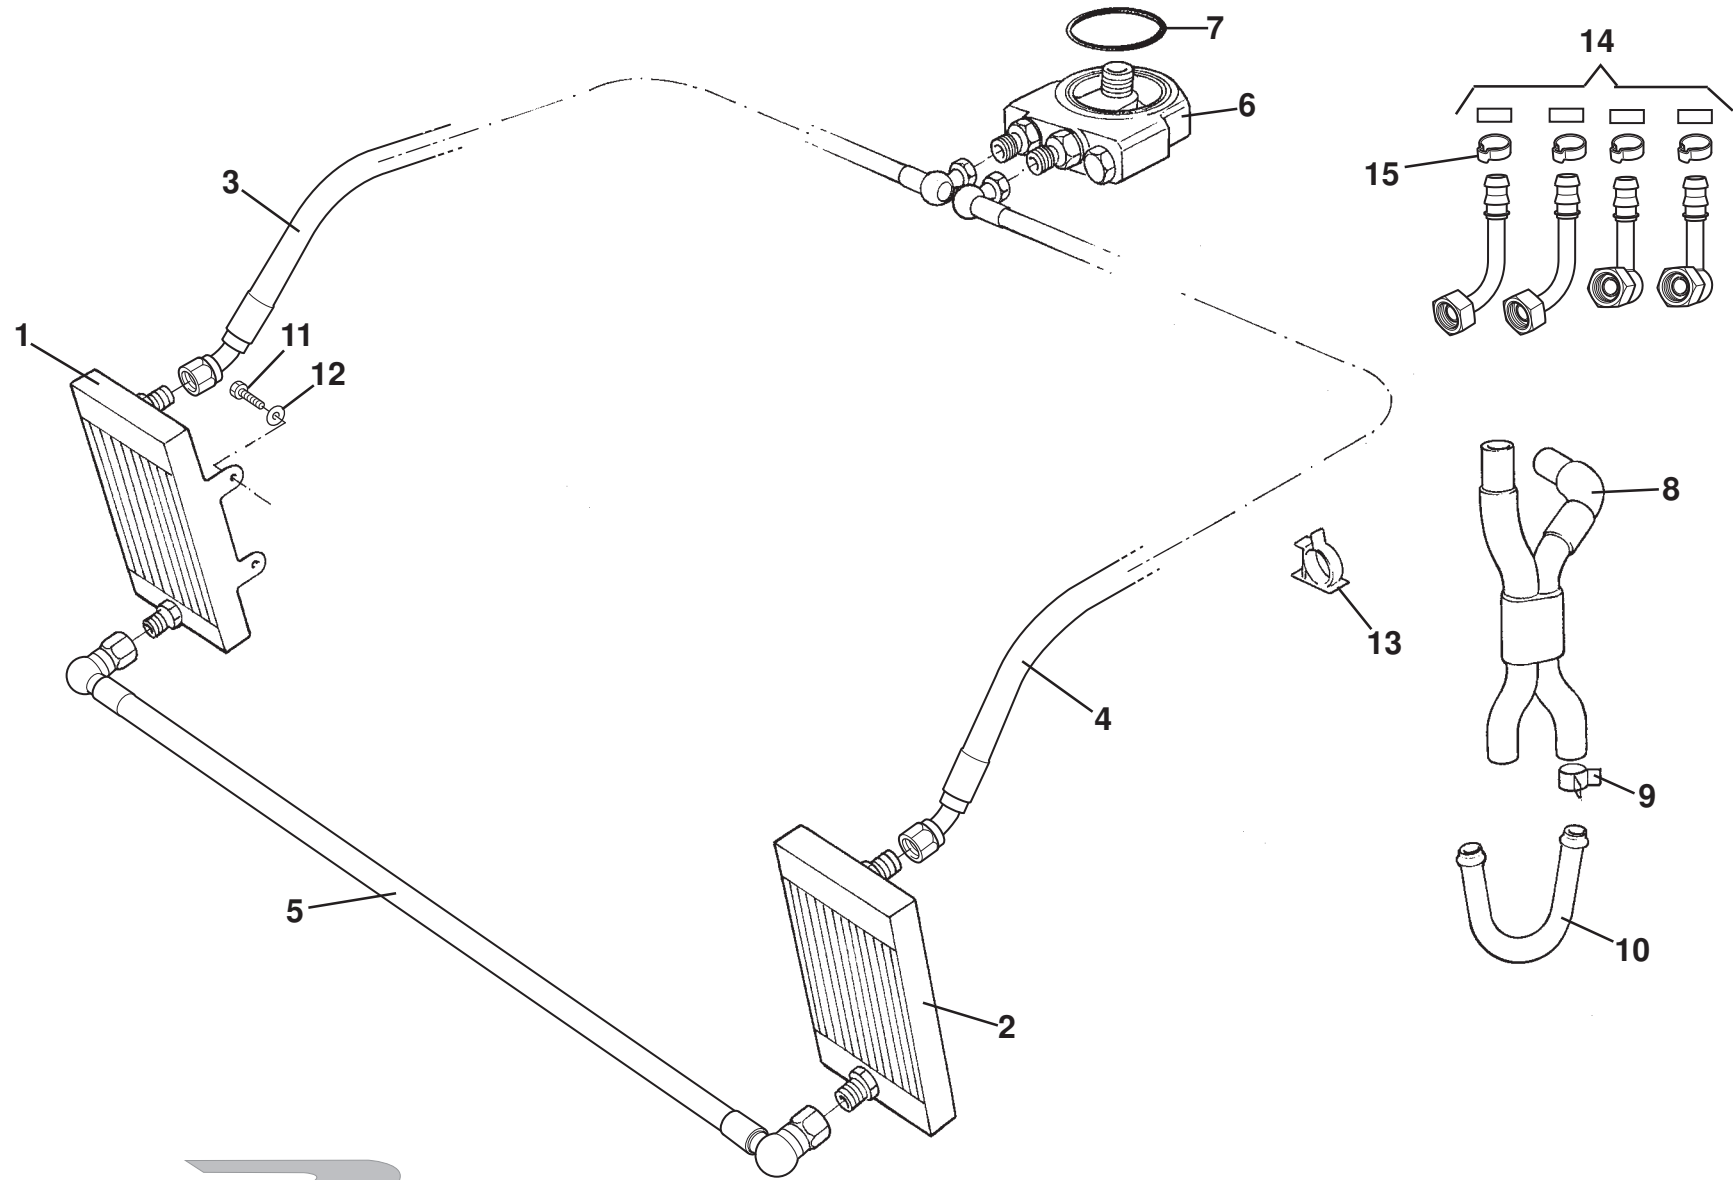

Function Code 46.01 Engine Cooling System & Fan

<u>Dep</u>	<u>Part Description</u>	<u>Remarks</u>	<u>Option</u>	<u>Part Number</u>	<u>Qty</u>
40	Washer, flat, M5 x 18 x 1.4, fan to bracket			B075W4009Z	4
41	Screw, M8 x 20, flg. hd., bracket to engine mount			A116W5246F	1
42	Cap, header tank			A120E6341S	1
43	Hose Clip, 19mm, bleed hose to 'T' piece			A116E6034F	1
44	Hose, header tank bleeding			A120K0022F	1
45	Hose Clip, hose to radiator			A120W6892F	2
46	Pipe, coolant bypass			A120E6306S	1
47	Hose, coolant bypass			A120E6309S	1
48	Hose, coolant bypass to NRV			A120E6307S	1
49	Hose, NRV to throttle body, 2ZZ			A120E6308S	1