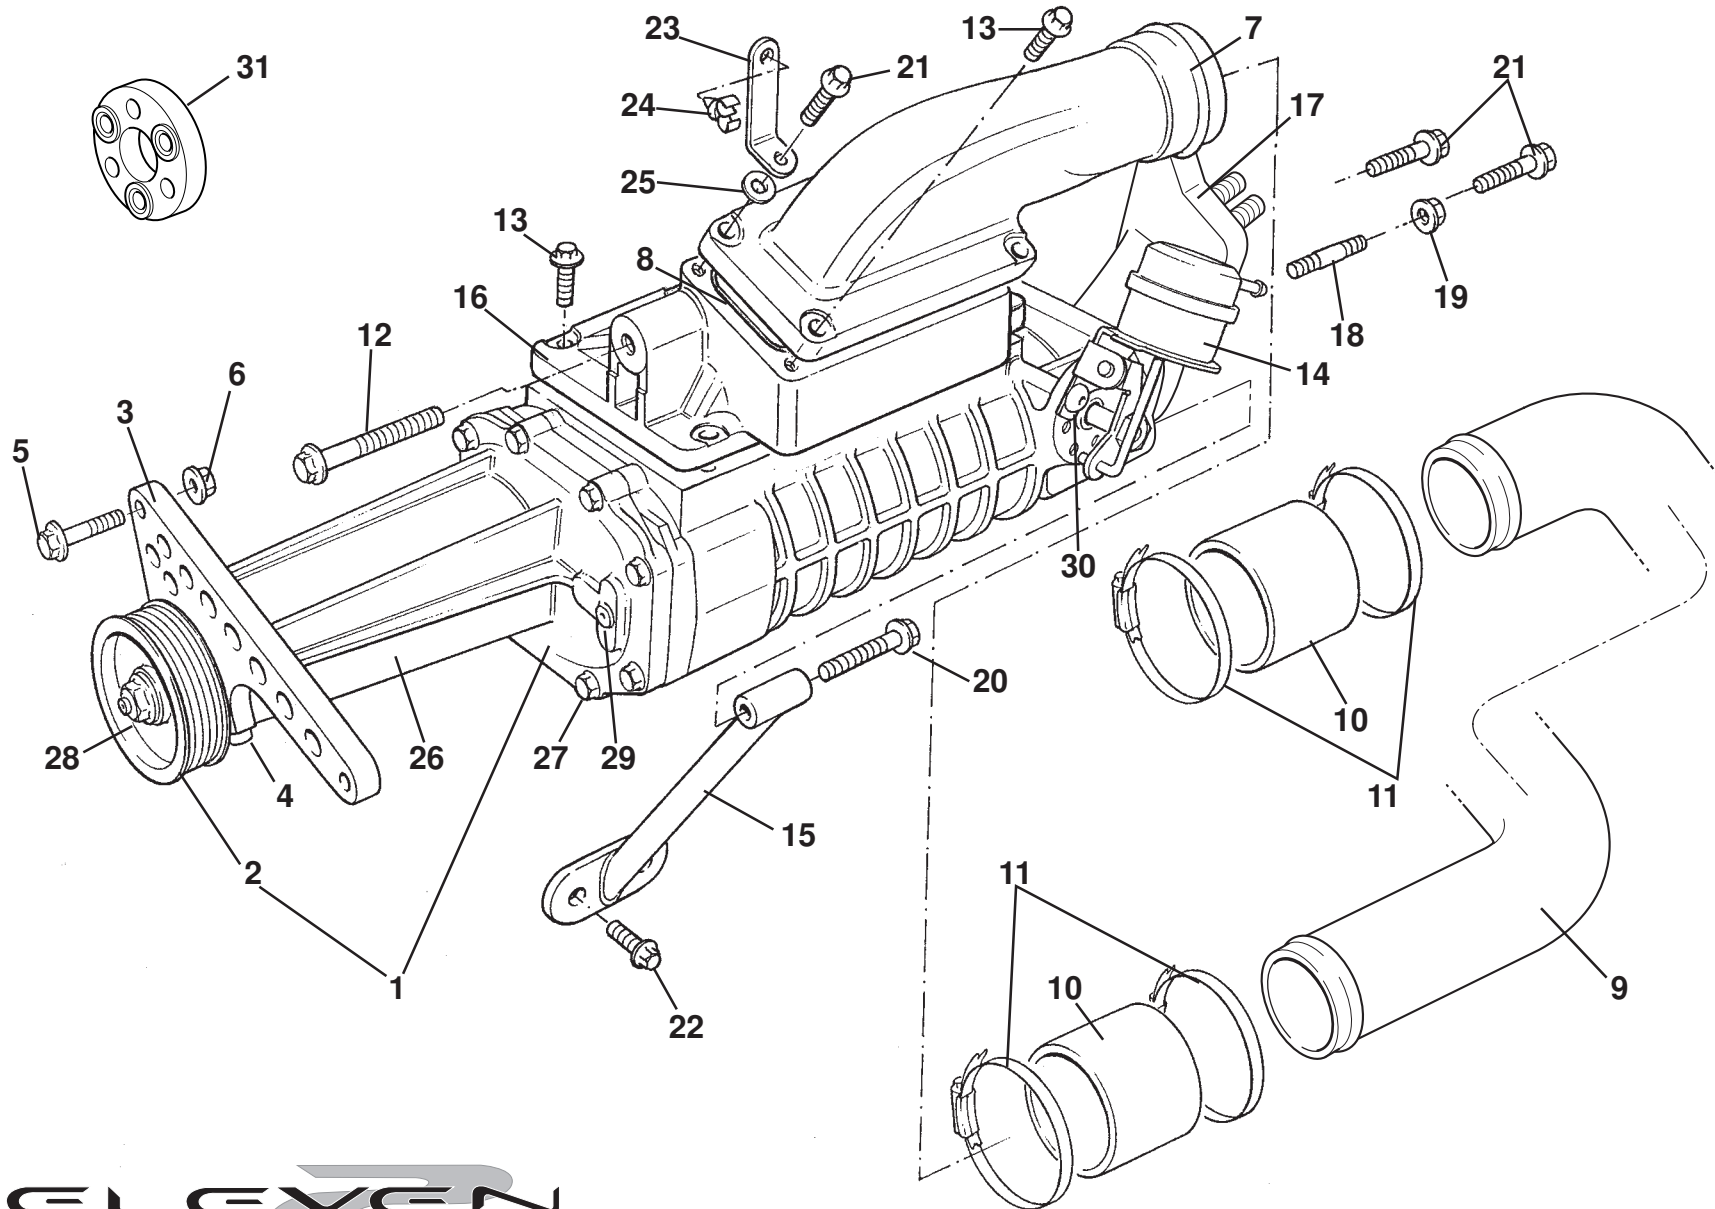

ELEVEN
42.09

Updated 16th July 2012

Service Parts List

ELEVEN

Function Code 42.09 Supercharger

<u>Dep</u>	<u>Part Description</u>	<u>Remarks</u>	<u>Option</u>	<u>Part Number</u>	<u>Qty</u>
01	Supercharger Assembly	Includes pulley		A128E0019F	1
02	Pulley, supercharger			A128E6011S	1
02a	Woodruff Key, pulley to shaft	Not illustrated		A128E6013S	1
03	Mounting Bracket, nose			A128E0017F	1
04	Clamp Bolt, M8 x 20, cap hd.			A111W7130F	1
05	Bolt, M10 x 50, flg. hex. hd., bracket mounting			A128W2218F	1
06	Nut, flange, M10, bracket mounting			A111W3151F	1
07	Outlet Manifold Port, upper			A128E0005F	1
08	'O' Ring, outlet port upper sealing			A128E6002F	1
08a	'O' Ring, outlet port lower sealing	Not illustrated		A128E6001F	1
08b	'O' Ring, inlet manifold sealing	Not illustrated		A128E6000F	1
09	Pipe, supercharger to intercooler			B127E4001F	1
09a	Pipe, supercharger to intercooler, polished			A127E4005F	1
10	Hose, pipe to intercooler/supercharger manifold			A128L0013F	2
11	Hose Clip, 60-80mm, hose fixing			A075L6044F	4
12	Bolt, M10 x 50, flg. hex. hd., supercharger mounting			A128W2218F	2
13	Bolt, M8 x 25, flg., hex. hd.			A116W5238F	8
14	Bypass Actuator Valve, vacuum			A128E6017S	1

ELEVEN

Function Code: 42.09, Page: 1

Updated 3rd February 2014