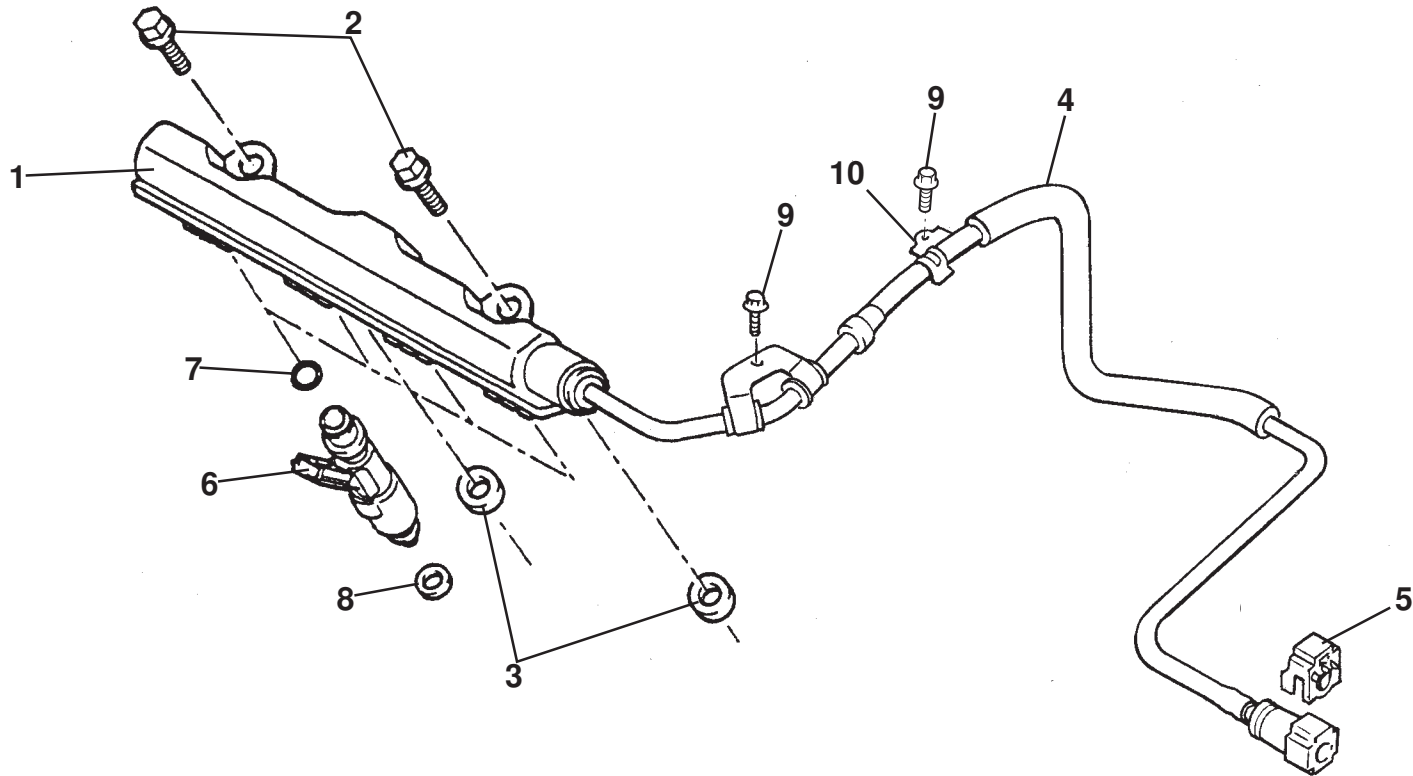

ELEVEN

42.04

Updated 16th January 2013

Service Parts List **ELEVEN**

Function Code 42.04 Throttle Body, Mechanism & IAC Valve

<u>Dep</u>	<u>Part Description</u>	<u>Remarks</u>	<u>Option</u>	<u>Part Number</u>	<u>Qty</u>
01	Throttle Body, electronic control, 2ZZ	Includes IAC & TPS		A120E6489S	1
02	Gasket, throttle body, 2ZZ			A120E6354S	1
03	Nut, flg. hd., throttle body to manifold			A120E6355S	2
04	Screw, flg. hd, throttle body to manifold			A120E6357S	2
05	Insulator/Adaptor, throttle body to manifold, 2ZZ			A120E6523S	1