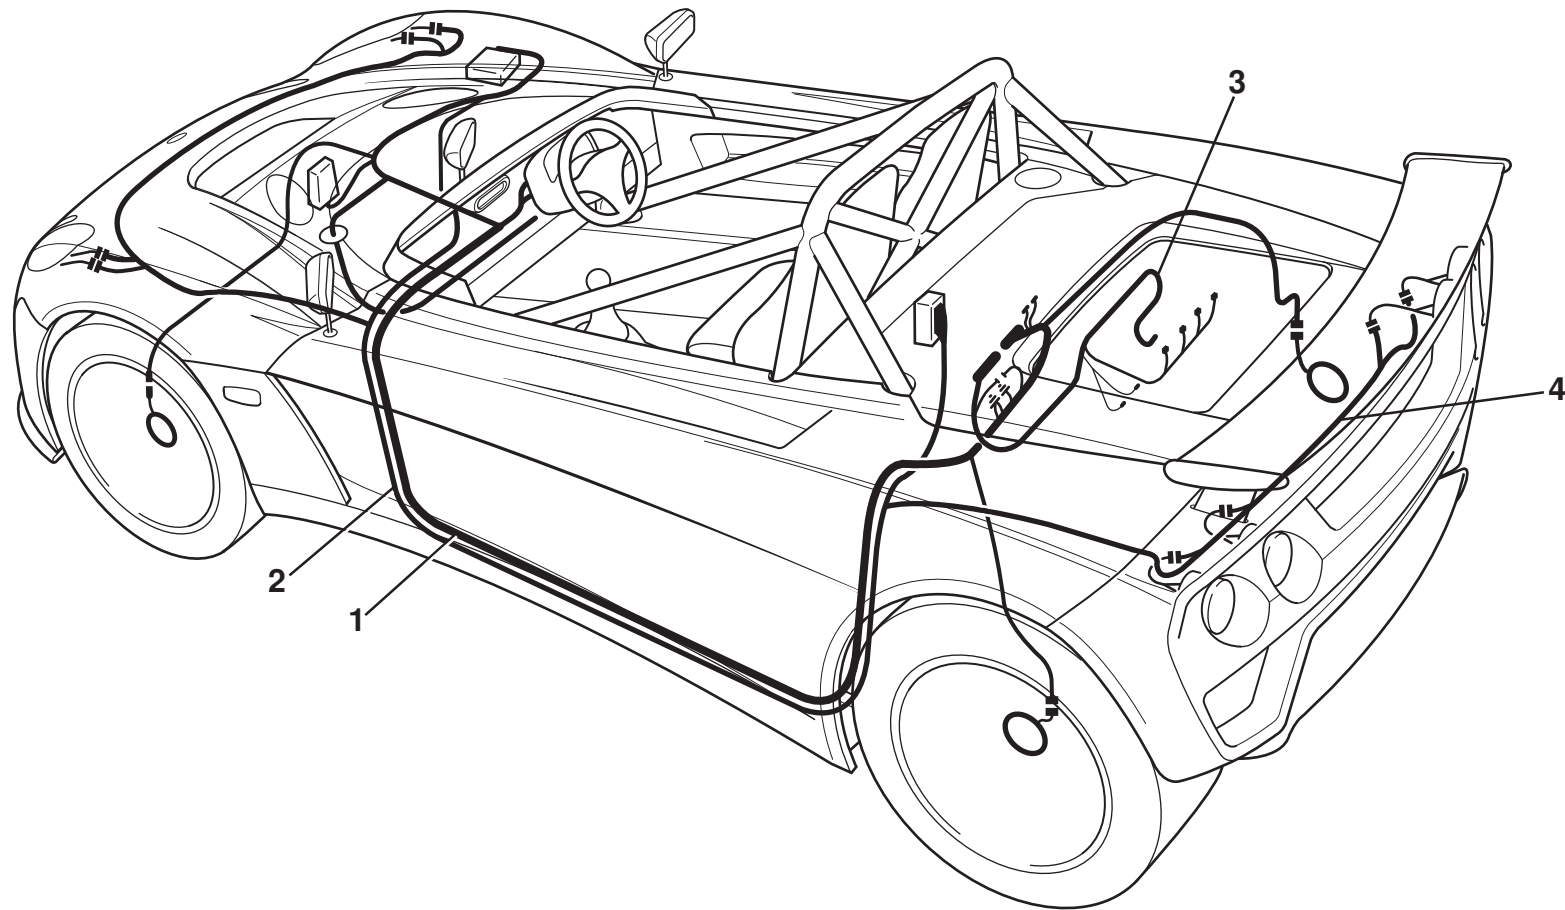

ELEVEN

15.19

Function Code 15.19 Centre Tunnel Trim, Gear Lever Gaiters/Shrouds

<u>Dep</u>	<u>Part Description</u>	<u>Remarks</u>	<u>Option</u>	<u>Part Number</u>	<u>Qty</u>
01	Cover, gear lever/parking brake, RHD			B120U0020F	1
01a	Cover, gear lever/parking brake, LHD			B120U0021F	1
02	Cover, tunnel front, LHD	Alloy, perforated	LHD	A117U0165F	1
03	Cover, tunnel front, parallel, RHD	Alloy	RHD	A116A0147F	1
04	Mounting Bracket, front tunnel to floor			C111A0067F	1
05	Blind Rivet, tunnel mount fix.			A111W6613F	4
06	Mounting Bracket, front tunnel to toeboard			B111A0069F	1
07	Pop Rivet, 3/16" x 9/16", bracket fix.			A082W6243F	1
08	Plastic Fastener, tunnel fix.			A082W6505F	5
09	'P' Clip, harness retention			A082W5457F	2
10	Pop Rivet, 'P' clip fix.			A075W6087Z	2
11	Tape, double sided, tunnel mount to floor			B075U6070V	0.55M
12	Screw, pan hd., torx, cover fix.			A117F6001F	2
13	Washer, flat, M4 x 9, cover fix.			A082W4099F	2
14	Spire Nut, plastic, cover fix.			A117F6000F	2
15	Spire Nut, plastic, cover fix.			A117F6000F	2
16	Gaiter, gearlever			A120V0001K	1
17	Retainer, gearlever gaiter			A120V0002F	1
18	Clip, gaiter to cover			A120W6767F	6
19	Cable Tie, gaiter to gearknob			A075W6038Z	1
20	Insert, hazard switch blanking			A120U0025F	1