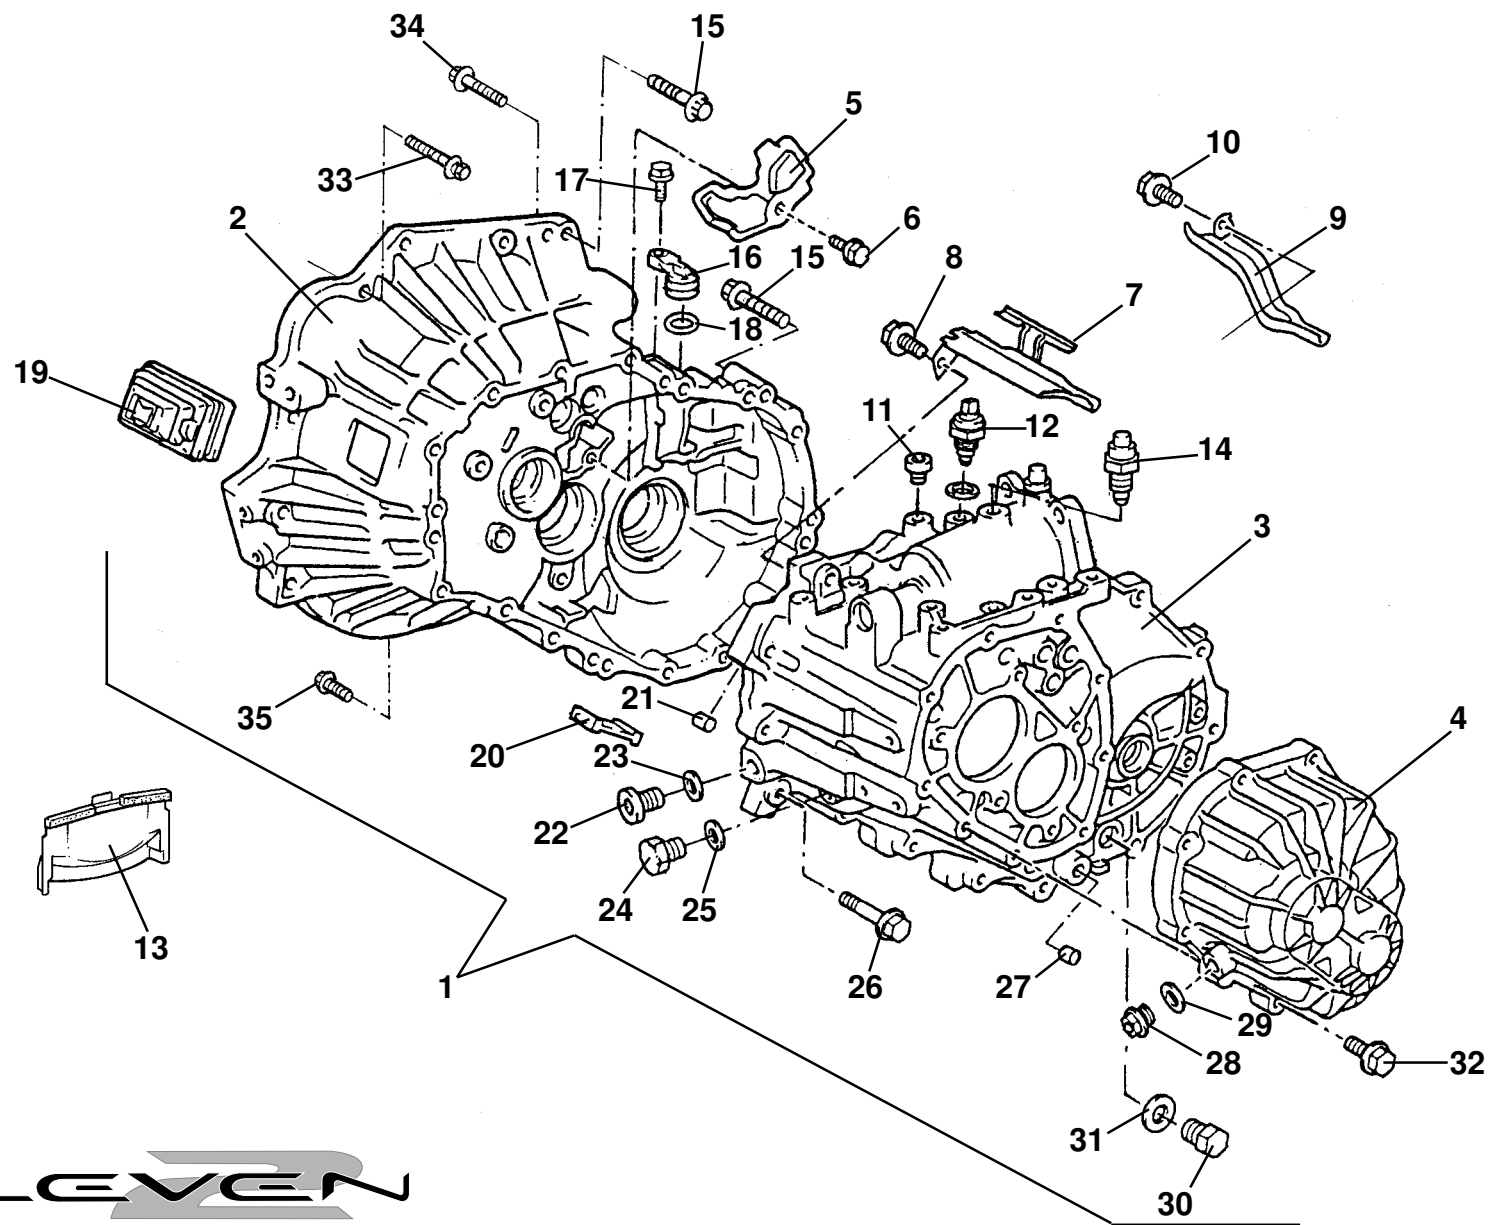

ELEVEN

47.03

Function Code 47.03 Transmission Assembly

<u>Dep</u>	<u>Part Description</u>	<u>Remarks</u>	<u>Option</u>	<u>Part Number</u>	<u>Qty</u>
01	Transmission Assembly, C64, six speed			A120F6001S	1
01a	Transmission Assembly, LSD		Optional	A120F6261S	1
02	Clutch Housing, C64, six speed			A120F6022S	1
03	Transmission Casing, C64, six speed			A120F6034S	1
03	Transmission Casing, C64, six speed			A120F6034S	1
04	Transmission End Cover, C64, six speed			A120F6048S	1
05	Reciever, transmission case			A120F6028S	1
06	Bolt, receiver to casing			A120F6027S	1
07	Pipe, oil receiver 1			A120F6039S	1
08	Bolt, pipe to casing			A120F6040S	1
09	Pipe, oil receiver 2			A120F6050S	1
10	Bolt, pipe to casing			A120F6040S	1
11	Plug, casing upper			A120F6166S	1
12	Switch, reverse lamp	Includes sealing washer		A120F6239S	1
13	Cover, flywheel/clutch housing, C64 6 speed			A120F6248S	1
14	Ball Assembly, locking			A120F6161S	1
15	Bolt, M12 x 55, flg. hd., clutch housing to engine			A120F6246S	2
16	Cover, speedo drive			A120F6244S	1
17	Bolt, cover to casing			A120F6245S	1
18	'O' Ring, cover to casing			A120F6254S	1
19	Gaiter, clutch release arm			A120Q6005S	1