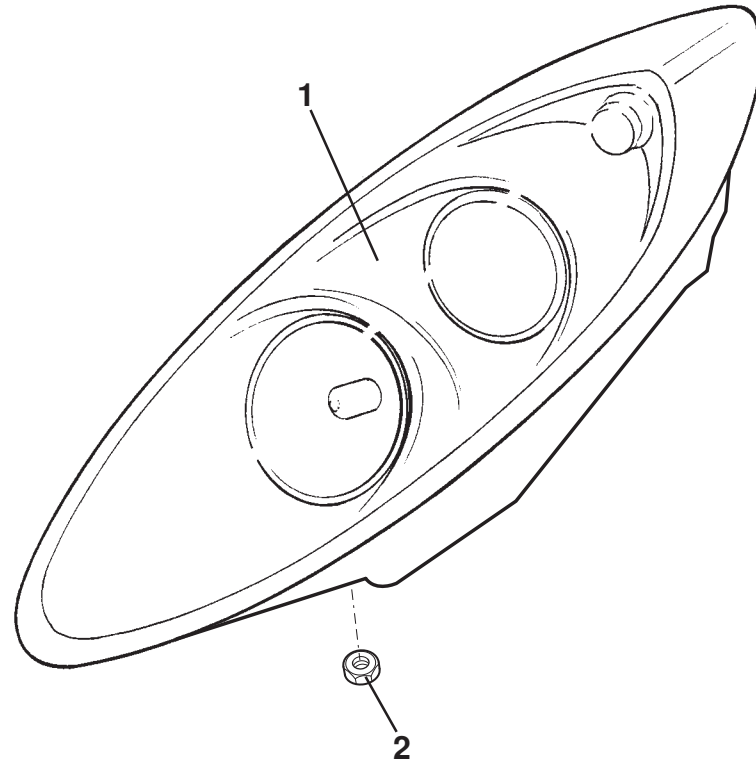

ELEVEN

17.13

Function Code 17.13 Headlamps

<u>Dep</u>	<u>Part Description</u>	<u>Remarks</u>	<u>Option</u>	<u>Part Number</u>	<u>Qty</u>
01	Headlamp Assembly, LH, RHD		UK	A120M0036F	1
01a	Headlamp Assembly, RH, RHD		UK	A120M0037F	1
01b	Headlamp Assembly, LH, LHD, Euro		Euro	A120M0038F	1
01c	Headlamp Assembly, RH, LHD, Euro		Euro	A120M0039F	1
02	Halfnut, M10, headlamp retaining			A075W3024Z	6