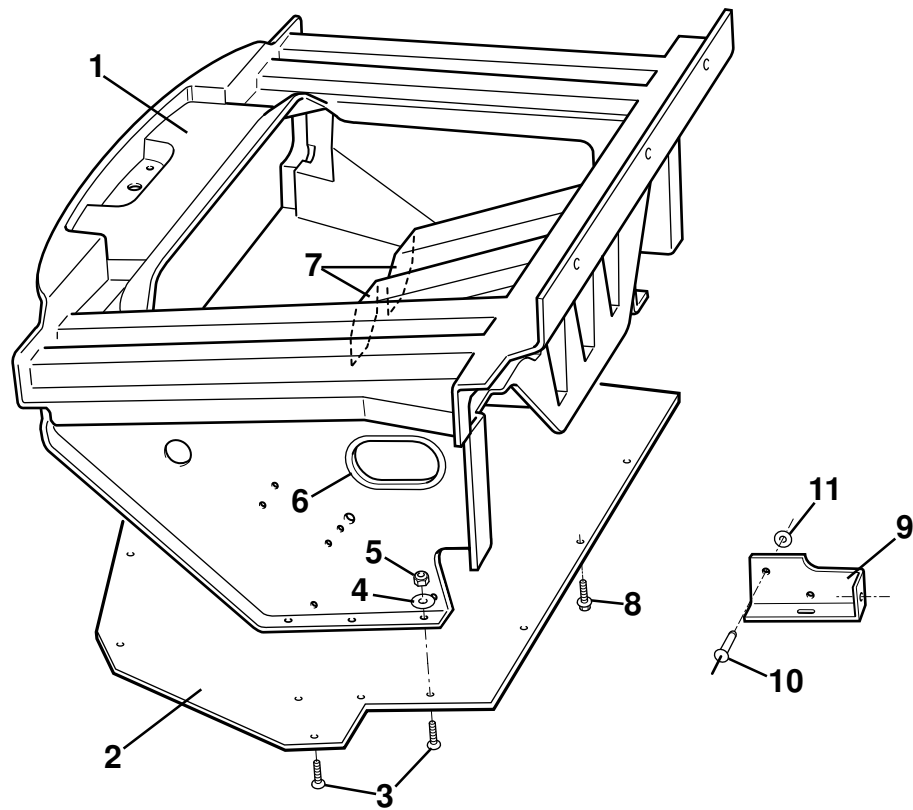

ELEVEN

10.04

Function Code 10.04 Crash Structures

<u>Dep</u>	<u>Part Description</u>	<u>Remarks</u>	<u>Option</u>	<u>Part Number</u>	<u>Qty</u>
01	Crash Structure, front			A127B0107K	1
02	Front Undertray			A127B0022F	1
03	Screw, M6 x 18, csk. skt. hd., undertray fix	Also see 10.23b		A079W7033F	13
04	Washer, flat, M6 x 18 x 1, undertray fix			B082W4018F	6
05	Nyloc Nyloc, M6 undertray fix.			A075W3009Z	6
06	Edging Strip, hose protection			A111U6034V	0.3m
07	Grille, leaf screen	Bonded to crash structure		A117B0466F	2
08	Screw, M6 x 12, flg. hd. black, undertray rear fix.			A111E6007F	3
09	Alloy Plate. LH	Not used with adjustable A/R bar	Standard A/R bar	A111B0531F	1
09a	Alloy Plate, RH	Not used with adjustable A/R bar	Standard A/R bar	A111B0530F	1
10	Pop Rivet, plate fix.	Not used with adjustable A/R bar	Standard A/R bar	A085W6259F	6
11	Washer, flat, 3/16" x 1/2", plate to crash structure	Not used with adjustable A/R bar	Standard A/R bar	A075W4000Z	4