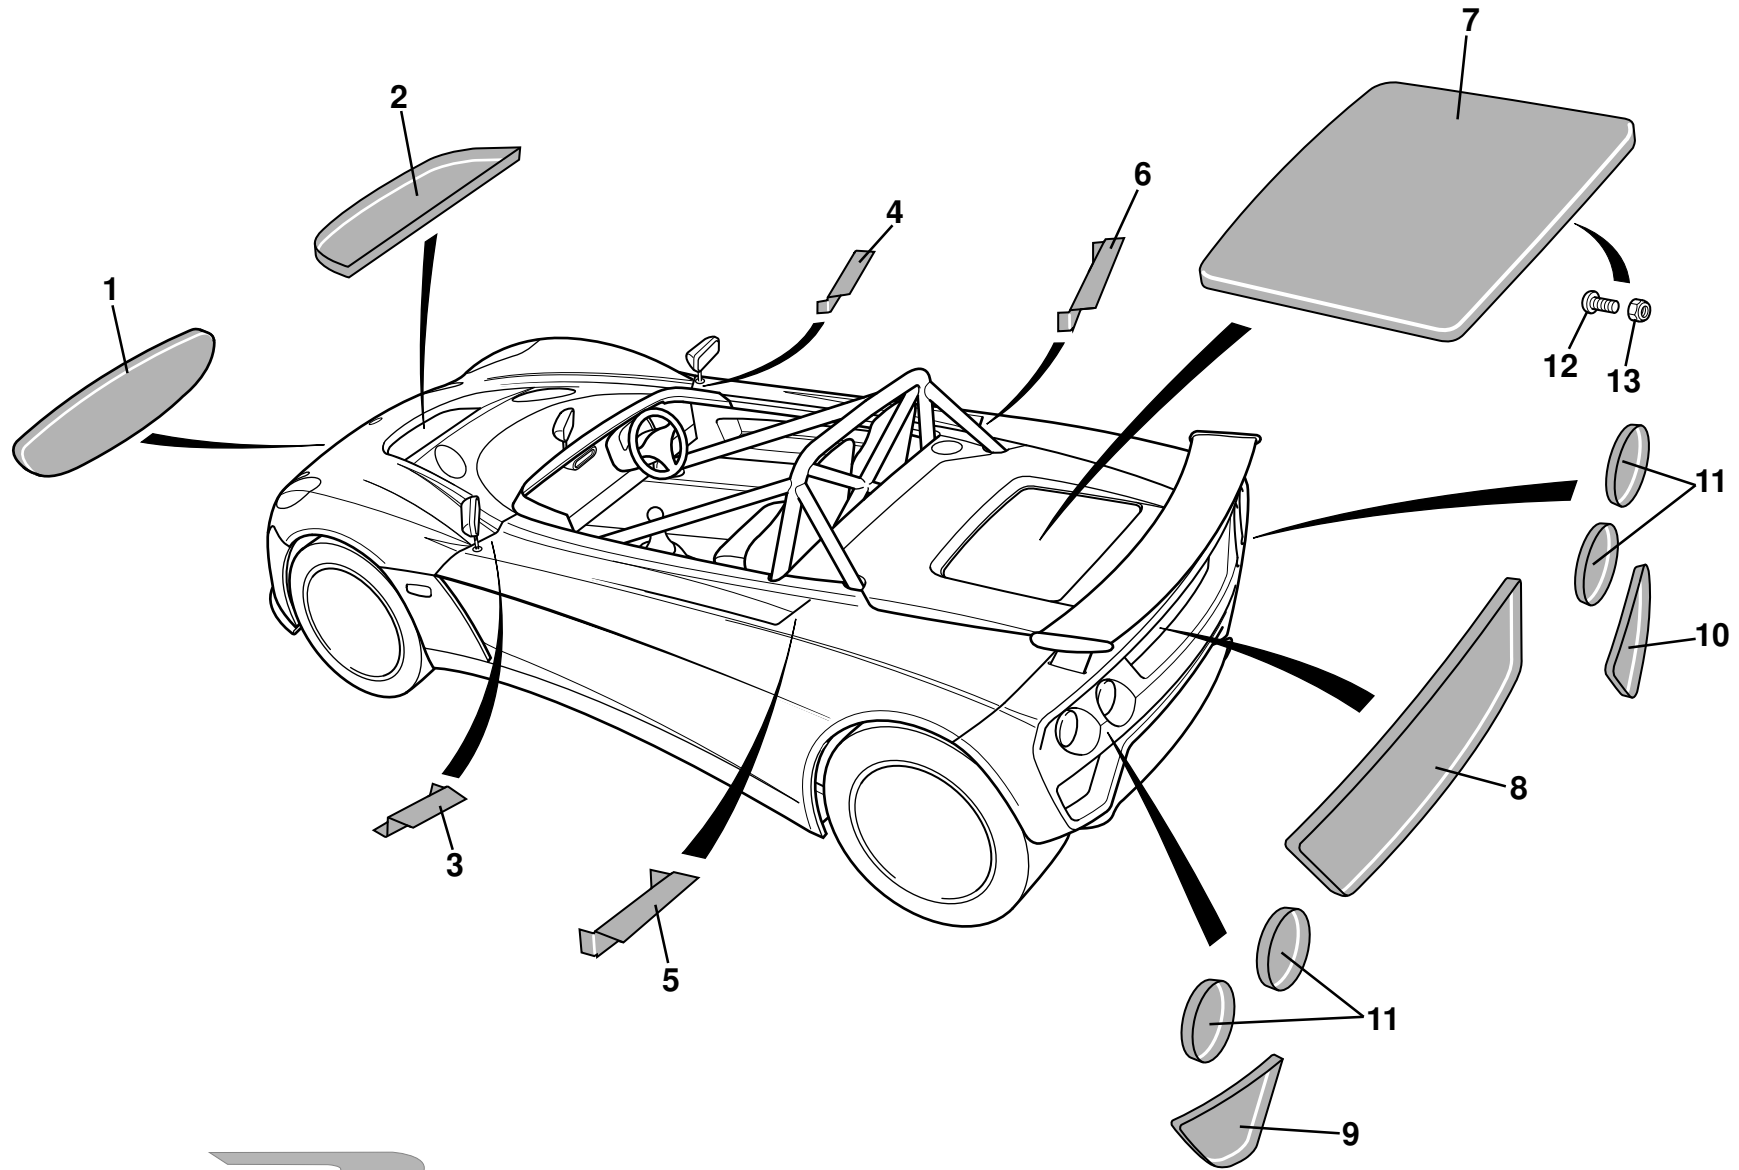

ELEVEN

12.03

Function Code 12.03 Grilles and Louvres

<u>Dep</u>	<u>Part Description</u>	<u>Remarks</u>	<u>Option</u>	<u>Part Number</u>	<u>Qty</u>
01	Grille, front intake			A127U0002F	1
01a	Grille, front intake, with towing eye aperture	Not illustrated	Towing eye	A127U0039F	1
02	Grille, radiator exit			A127U0003F	1
03	Grille, bodyside vent, front, LH			A127U0015F	1
04	Grille, bodyside vent, front, RH			A127U0016F	1
05	Grille, bodyside vent, rear, LH			A127U0017F	1
06	Grille, bodyside vent, rear, RH			A127U0018F	1
07	Grille, engine cover			A127U0019F	1
08	Grille, rear transom centre			A127U0009F	1
09	Grille, rear transom, lower, LH			A127U0011F	1
09a	Grille, rear transom, lower, LH, battery booster aperture		Battery boost option	A127U0041F	1
10	Grille, rear transom, lower, RH			A127U0012F	1
11	Grille, rear lamp pocket			A127U0020F	4
12	Screw, M5 x 12, button hd., grille to engine cover			A111W7117F	10
13	Nyloc Nut, M5, grille to engine cover			A100W3113F	10