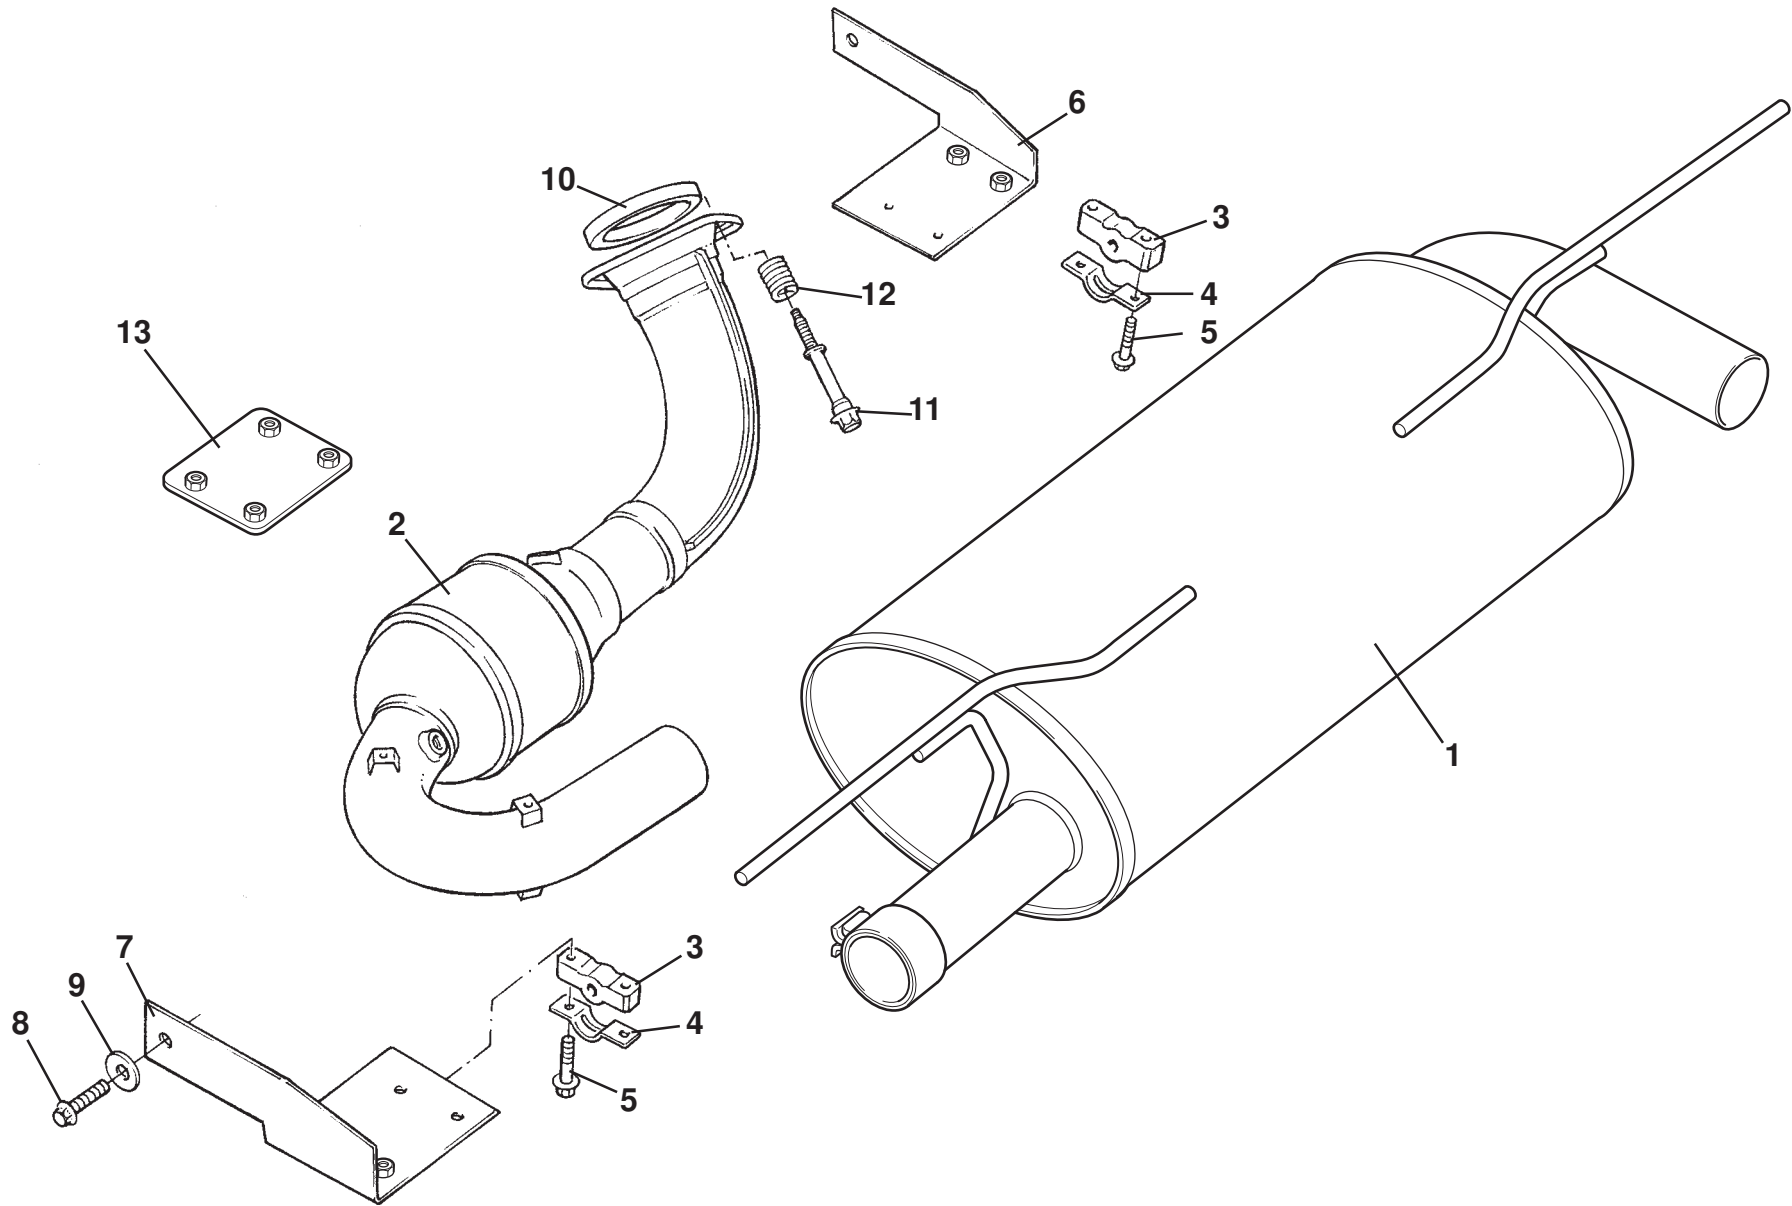

ELEVEN

45.01

Updated 2nd July 2010

Service Parts List **ELEVEN**

Function Code 45.01 Exhaust System

<u>Dep</u>	<u>Part Description</u>	<u>Remarks</u>	<u>Option</u>	<u>Part Number</u>	<u>Qty</u>
01	Silencer Assembly	Track without Cat, SVA with Cat	Stage 1 Lotus Sport	B127S0001F	1
01a	Silencer Assembly	Not illustrated	Standard	A127S0004F	1
02	Catalyst/Downpipe Assembly		SVA cars	A128S0001F	1
02a	Downpipe Assembly	Without catalyst	Track only	A127S0002F	1
03	Exhaust Mounting, silicon, exhaust to subframe			A111S0071F	2
04	Clip, exhaust hanger			A117S0049F	2
05	Bolt, M6 x 35, flg. hex hd.			A116W2191F	4
06	Bracket, silencer to subframe, RH		Prior to vin B10224	A120A0110F	1
07	Bracket, silencer to subframe, LH		Prior to vin B10224	A120A0111F	1
08	Screw, M6 x 12, flg. hd., bracket to subframe		Prior to vin B10224	A111E6007F	6
09	Washer, flat, M6 x 25, bracket to subframe		Prior to vin B10224	B075W4017Z	6
10	Gasket, downpipe to manifold, 2ZZ			A120E6407S	1
11	Bolt, flg. hex. hd., downpipe to manifold			A120E6409S	2
12	Spring, downpipe to manifold			A120E6408S	2
13	Nut plate, silencer to subframe		From vin B10224	A120A0184F	2