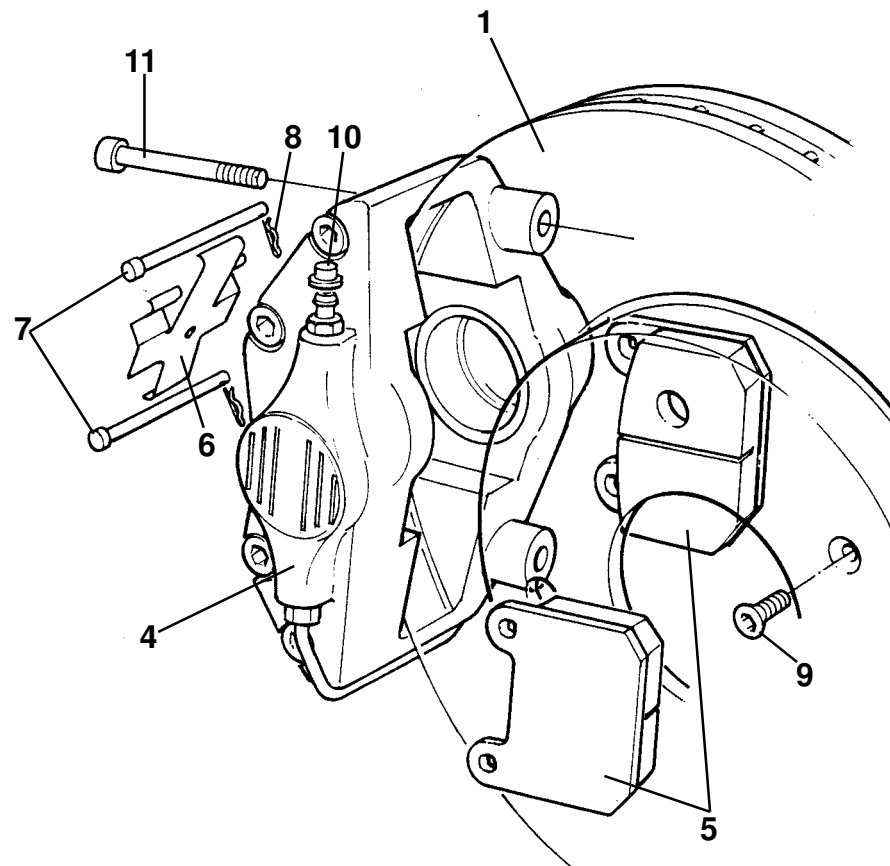

ELEVEN

33.01

Service Parts List **ELEVEN**

Function Code 33.01 Brake Discs, Calipers, & Parking Brake Assembly

<u>Dep</u>	<u>Part Description</u>	<u>Remarks</u>	<u>Option</u>	<u>Part Number</u>	<u>Qty</u>
01	Brake Disc, cross drilled			C117J0031F	4
02	Brake Caliper, rear, RH	Includes brake pads, T4139		A116J0080F	1
02a	Brake Caliper, rear, RH	no brake pads		B116J0082S	1
02b	Brake Caliper, rear, LH	Includes brake pads, T4139		A116J0079F	1
02c	Brake Caliper, rear, LH	no brake pads		B116J0081S	1
02d	Brake Caliper, rear, RH, yellow	Includes brake pads	Optional	A127J6003F	1
02e	Brake Caliper, rear, LH, yellow	Includes brake pads	Optional	A127J6002F	1
03	Brake Pad Set, rear			B117J0085S	1
03a	Brake Pad Set, rear, sport		Optional	A111J0151S	1
04	Brake Caliper, front RH	Includes brake pads, T4139		A117J0132F	1
04a	Brake Caliper, front LH	Includes brake pads, T4139		A117J0131F	1
04b	Brake Caliper, front RH, yellow	Includes brake pads	Optional	A127J6001F	1
04b	Brake Caliper, front LH, yellow	Includes brake pads	Optional	A127J6000F	1
05	Brake Pad Set, front			B117J0084S	1
05a	Brake Pad set, front, sport		Optional	A111J0150S	1
05b	Shims, self adhesive, pad front, RH	Not illustrated		A117J0014H	1
05c	Shims, self adhesive, pad front, LH	Not illustrated		A117J0015H	1
06	Anti-Rattle Spring, front brake pads			B111J0098H	2