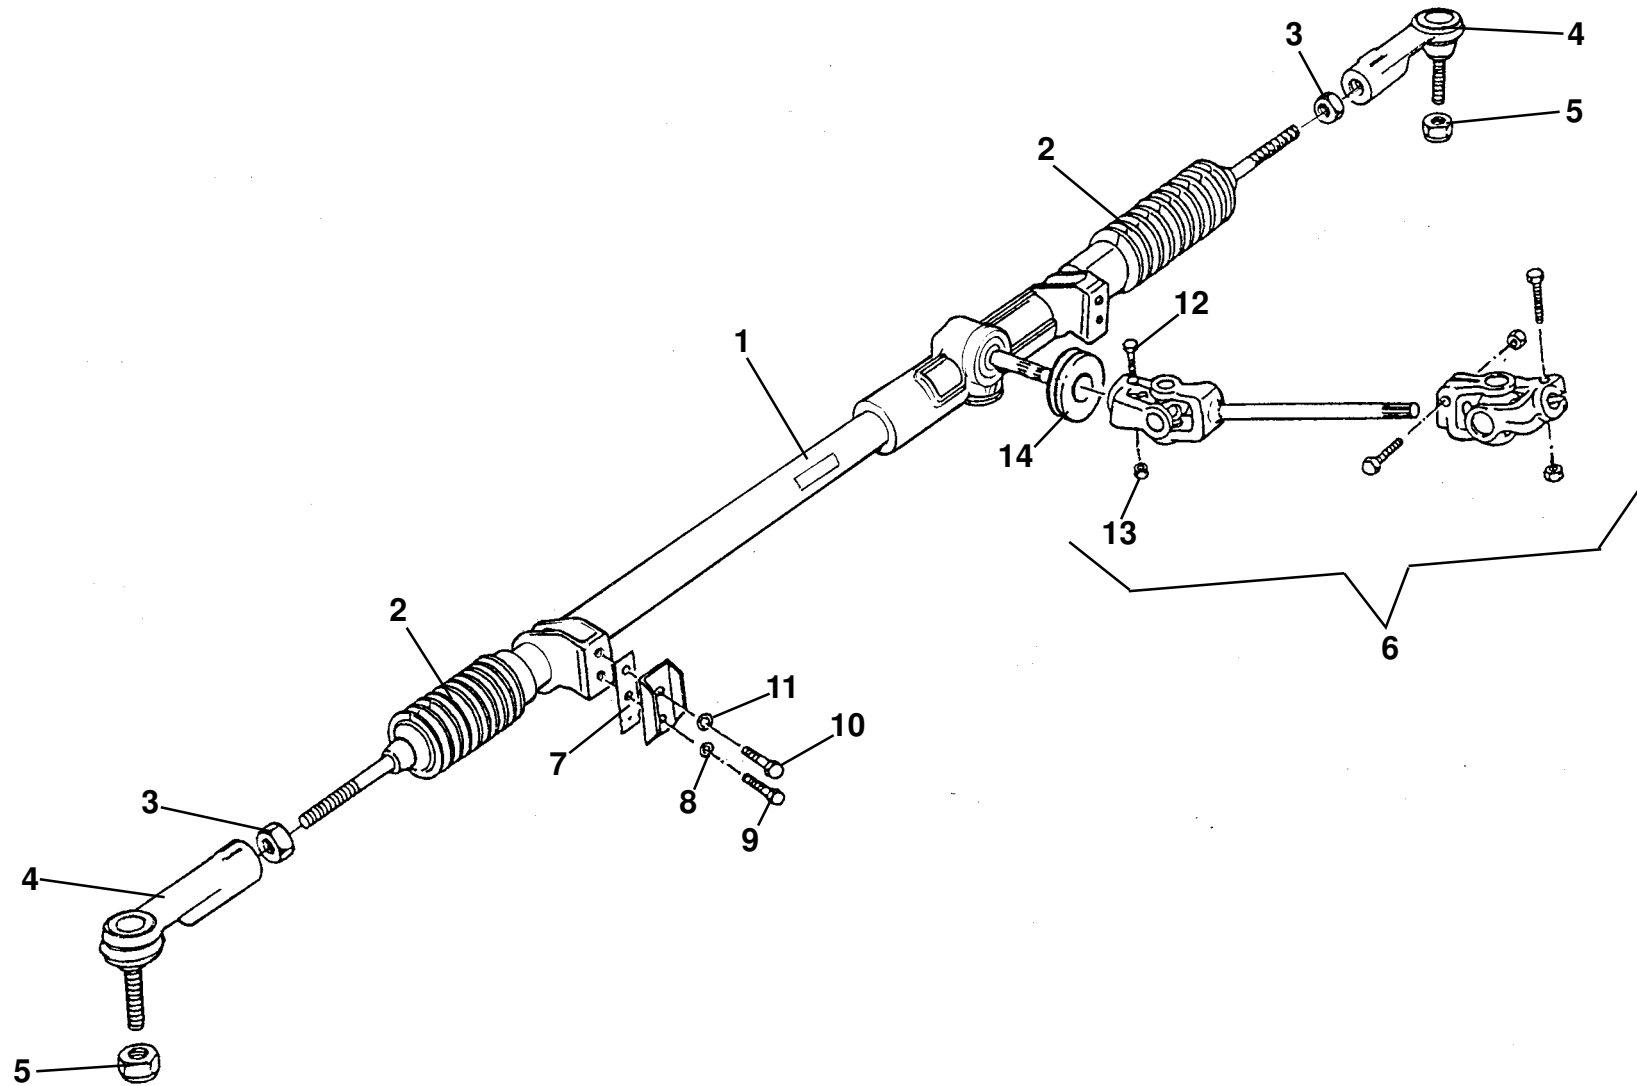

ELEVEN

32.01

Service Parts List

ELEVEN

Function Code 32.01 Rack & Pinion, & Lower Column

<u>Dep</u>	<u>Part Description</u>	<u>Remarks</u>	<u>Option</u>	<u>Part Number</u>	<u>Qty</u>
01	Steering Rack Assembly, RHD			A117H0052F	1
01a	Steering Rack Assembly, LHD			A117H0053F	1
02	Gaiter, steering rack, non-pinion end	Steel rack tube		A120H6004S	1
02a	Gaiter, steering rack, pinion end	Steel rack tube		A120H6005S	1
03	Lock Nut, M12 , track rod end to track rod			A111W3124F	2
04	Track Rod End/Ball Joint	Includes nut, item: 5		A117H0009F	2
05	Nyloc Nut, M10, track rod end to steering arm			A111W3152F	2
06	Intermediate Steering Shaft Assembly	Includes both universal joints		D111H0003F	1
07	Adjuster Plate, rack height setting (0 notch)			A111H0011F	2
08	Washer, flat, M8, rack mounting			A075W4020Z	2
09	Setscrew, M8 x 25, hex. hd., rack mounting			A082W1110F	2
10	Setscrew, M10 x 30, hex. hd., rack mounting			A100A6028F	2
11	Washer, flat, M10, rack mounting			A075W4024Z	2
12	Bolt, M8 x 40, hex. hd., 10.9 grade, steering shaft to U/J			A918W2171F	4
13	Nyloc Nut, M8, steering shaft to U/J			A075W3010Z	4
14	Seal, steering shaft thro' bulkhead			A120H0002F	1

ELEVEN

Function Code: 32.01, Page: 1

Updated 4th April 2013