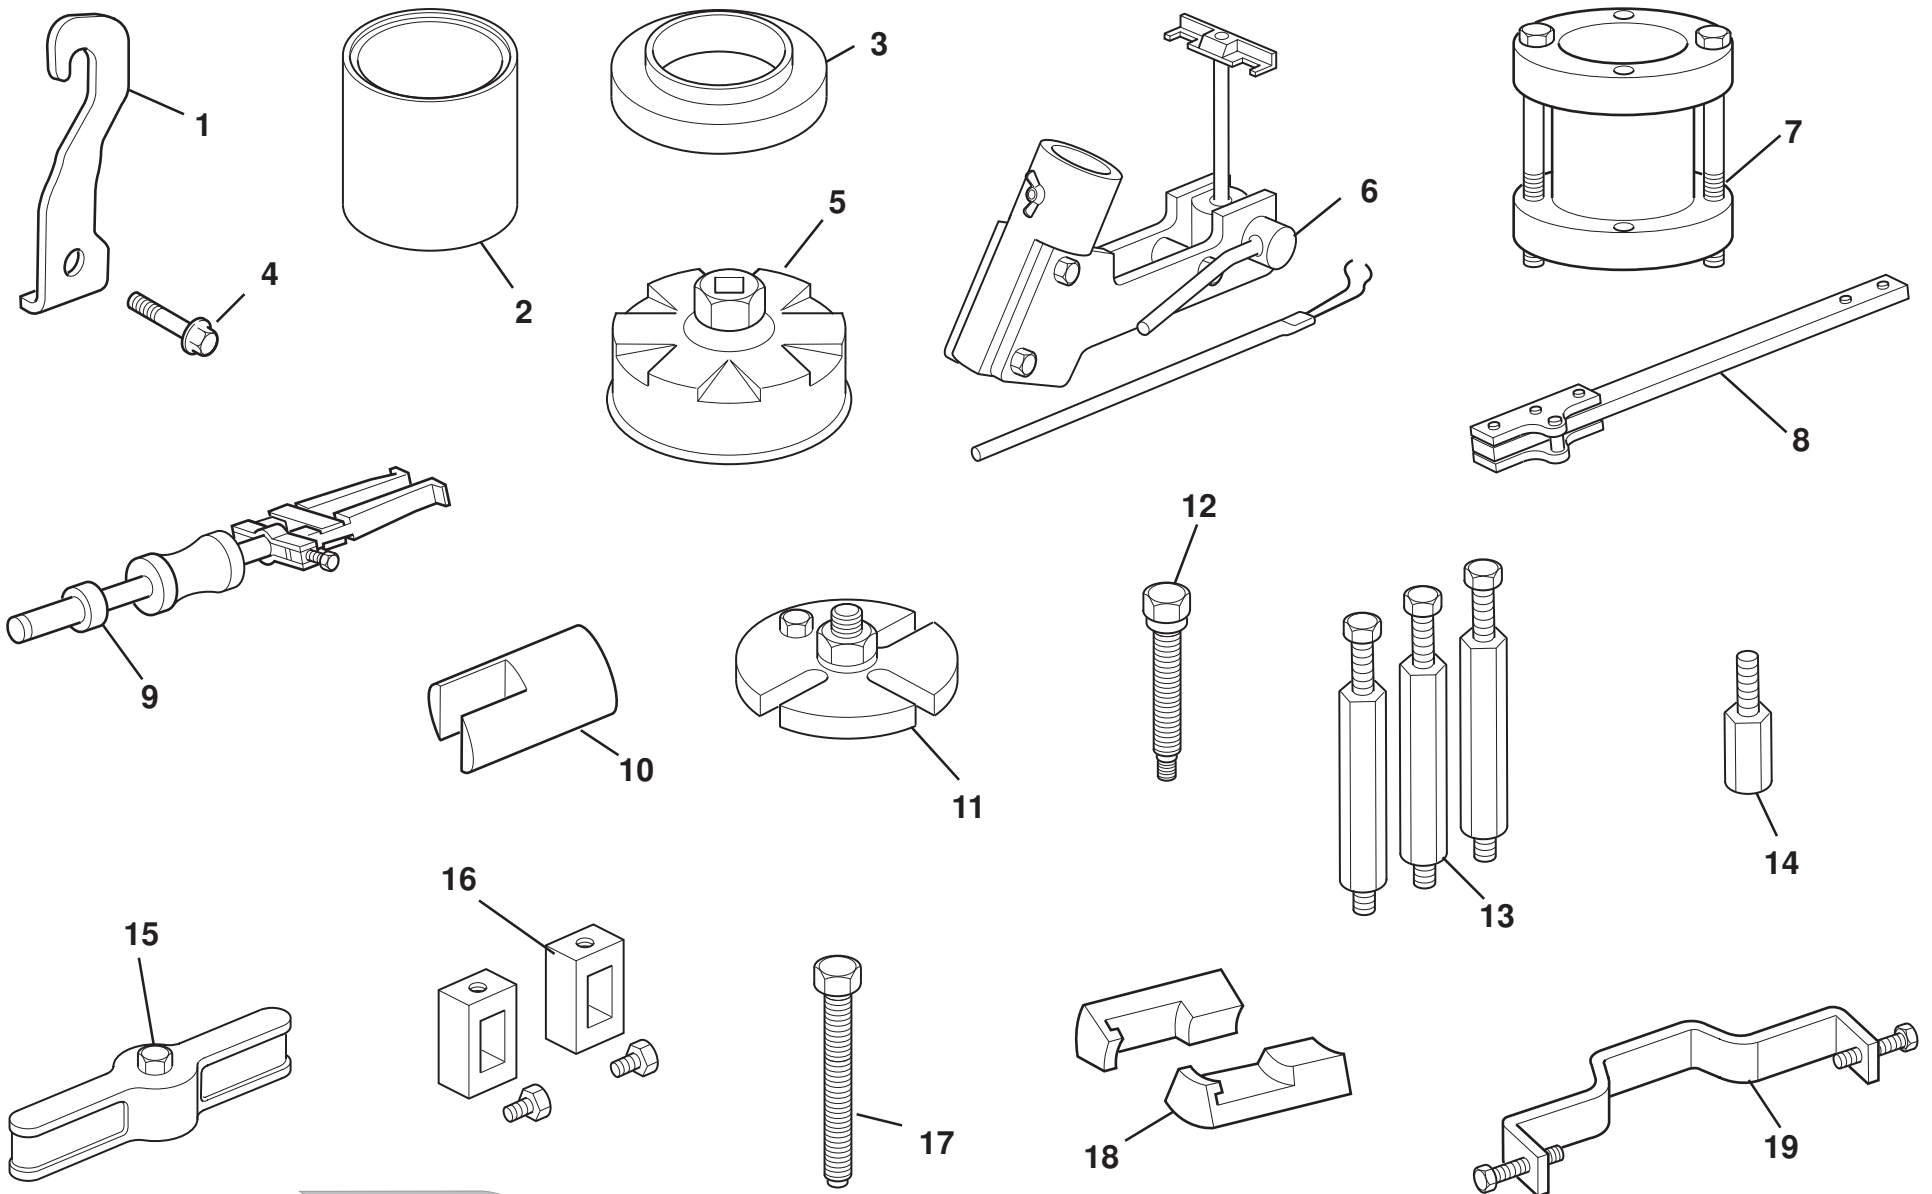

Service Parts List

ELEVEN

Function Code 60.01a Diagnostic Equipment

<u>Dep</u>	<u>Part Description</u>	<u>Remarks</u>	<u>Option</u>	<u>Part Number</u>	<u>Qty</u>
01	Lotus Scan III Kit			T000T1467F	1
02	Lotus Scan III, scanner tool			T000T1426F	1
03	Printer			T000T1419F	1
04	Transformer, printer or scanner power supply			T000T1427F	1
05	Lead, scanner to ALDL connector, blue			T000T1457F	1
06	Lead, scanner to printer			T000T1429F	1
07	Lead, scanner to PC			T000T1430F	1
08	Adaptor, transformer to scanner			T000T1436F	1
09	Plug Adaptor, Euro, transformer	Not illustrated, UK to European plug		T000T1421F	1
10	Scan III update CD, '06 all territories		'06 MY	T000T1470F	1
11	Techcentre Installation Disc	All models except Europa		T000T1510F	1
12	Kit, Vehicle Communication Device (VCD)	Not illus. Incl. leads and case		T000T1472F	1
13	Lead, T4e Programming Lead, yellow	Not illustrated, for Techcentre		T000T1497F	1
14	Lead, Vehicle Communication Device (VCD) to PC	Not illustrated, for Techcentre		T000T1537F	1

ELEVEN

Function Code: 60.01a, Page: 1

Updated 4th April 2013

ELEVEN

60.02 page 1

Updated 1st July 2014