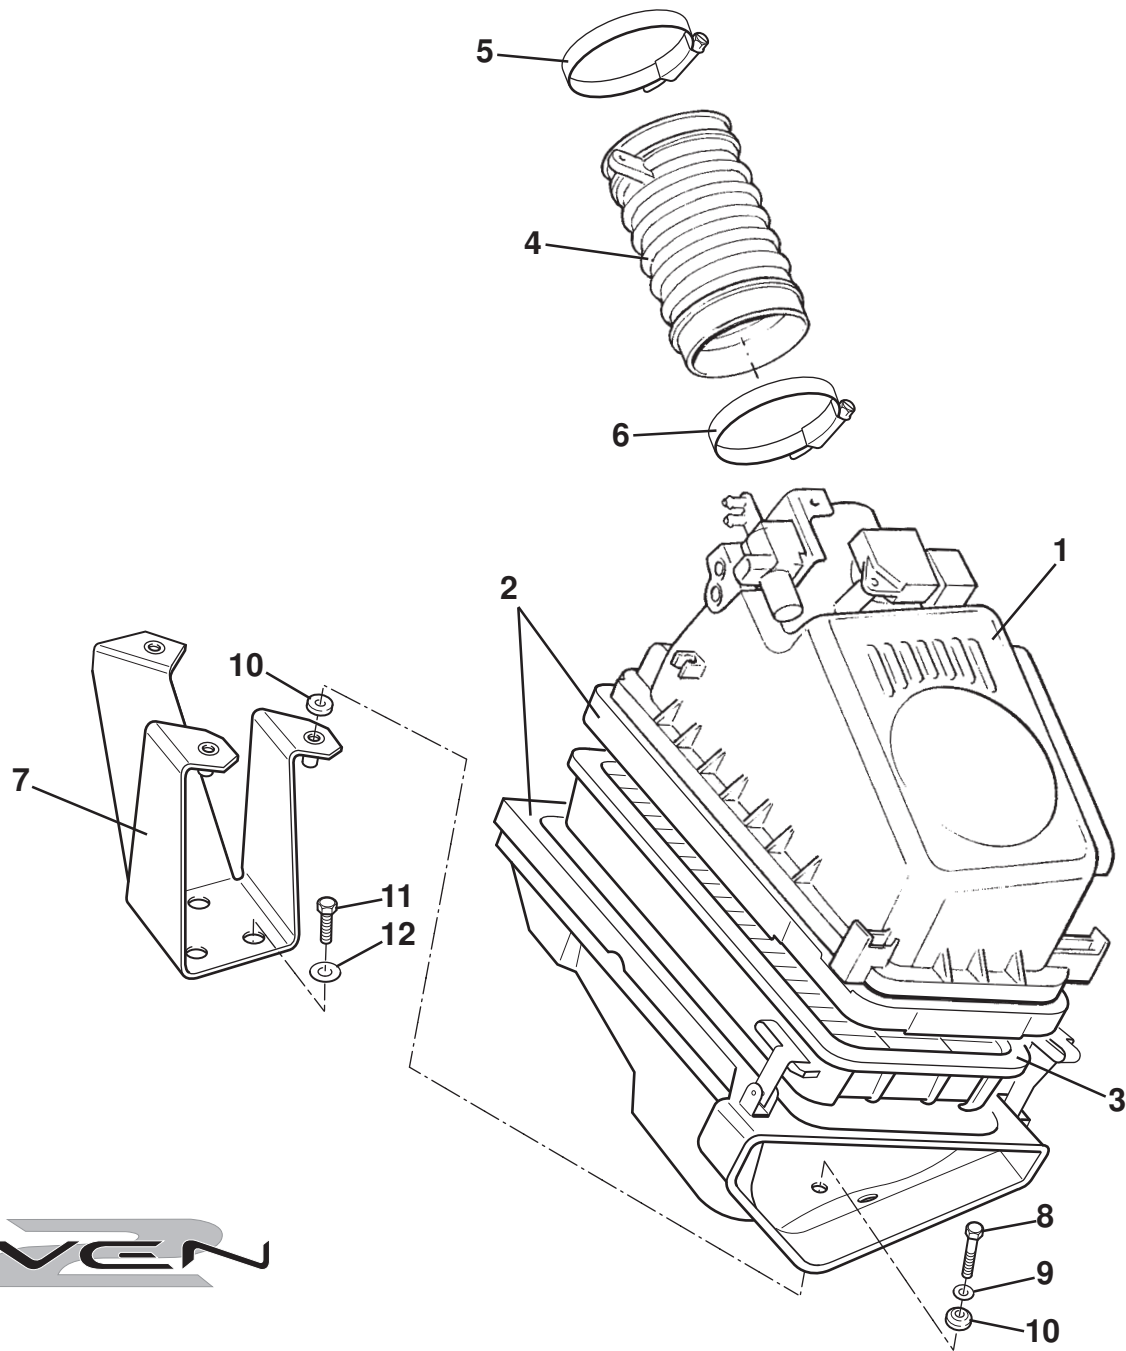

ELEVEN

41.03

Updated 16th January 2013

Service Parts List **ELEVEN**

Function Code 41.03 Auxiliary Drive Belts & Pulleys

<u>Dep</u>	<u>Part Description</u>	<u>Remarks</u>	<u>Option</u>	<u>Part Number</u>	<u>Qty</u>
01	Drive Belt, ancillaries + supercharger			A128E6007F	1
01a	Drive Belt, ancillaries NA			A120E6418S	1
02	Tensioner, drive belt, 2ZZ			A120E6316S	1
03	Spring, belt tensioner			A120E6367S	1
04	Idler Assembly, drive belt			A120E6403S	1
05	Pulley, crankshaft to drive belt, 2ZZ			A120E6198S	1
06	Pulley, water pump, 2ZZ	Also see 40.13		A120E6301S	1
07	Pulley, alternator	Also see 40.19		A120E6417S	1
08	Flange Nut, spring to head			A120E6319S	1
09	Bolt, flg. hd., spring to tensioner arm			A120E6450S	1
10	Bolt, flg. hd., tensioner arm to engine			A120E6317S	1
11	Bolt, captive washer, crankshaft pulley fix. 2ZZ			A120E6264S	1
12	Bolt, flg. hex. hd, pulley fixing			A120E6404S	1
13	Nut, pulley fixing	Not illustrated		A120E6480S	1
14	Spacer, idler pulley	Not illustrated		A120E6406S	1