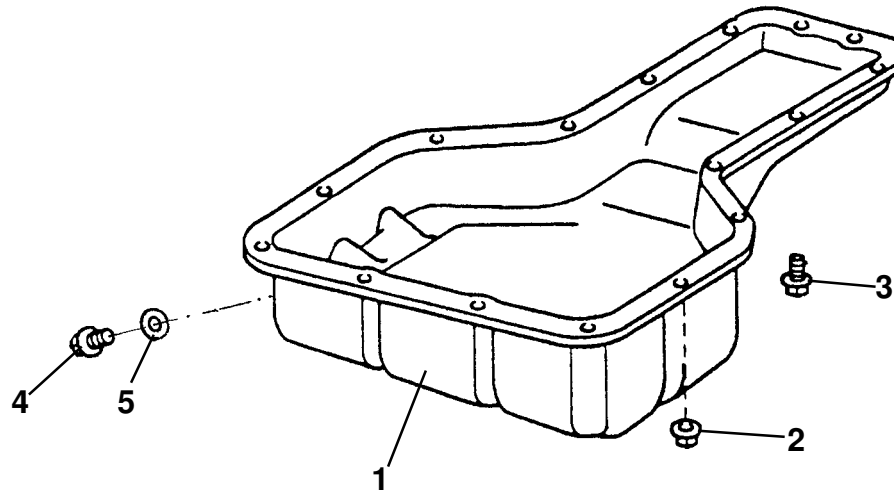

ELEVEN

40.03

Function Code 40.03 Sump Assembly

<u>Dep</u>	<u>Part Description</u>	<u>Remarks</u>	<u>Option</u>	<u>Part Number</u>	<u>Qty</u>
01	Sump Assembly, 2ZZ			A120E6157S	1
02	Nut, flg., sump to engine			A120E6161S	4
03	Bolt, hex. flg. hd., sump to engine			A120E6160S	12
04	Drain Plug, sump, 2ZZ			A120E6162S	1
05	Washer, plug sealing			A120E6461S	1
06	Baffle Panel, sump, 2ZZ			A120E6158S	1
07	Screw, hex. flg. hd., panel to engine			A120E6164S	4
08	Jointing Compound, sump to engine	Not illustrated		A120E6474S	1