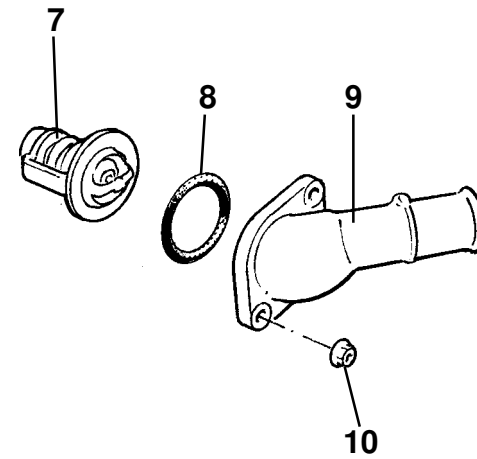

ELEVEN

40.13

Function Code 40.13 Water Pump Assembly, Thermostat

<u>Dep</u>	<u>Part Description</u>	<u>Remarks</u>	<u>Option</u>	<u>Part Number</u>	<u>Qty</u>
01	Water Pump Assembly, 2ZZ			A120E6498S	1
02	Seal, 'O' ring, pump to block			A120E6300S	1
03	Bolt, short, pump to block			A120E6500S	2
04	Bolt, short, pump to block			A120E6272S	4
05	Pulley, water pump, 2ZZ			A120E6301S	1
06	Bolt, short, pulley to pump, 2ZZ			A120E6499S	4
07	Thermostat, 2ZZ			A120E6315S	1
08	Gasket, thermostat to cover			A120E6314S	1
09	Inlet Housing, coolant to thermostat, 2ZZ			A120E6313S	1
10	Nut, cover to block, 2ZZ			A120E6468S	2