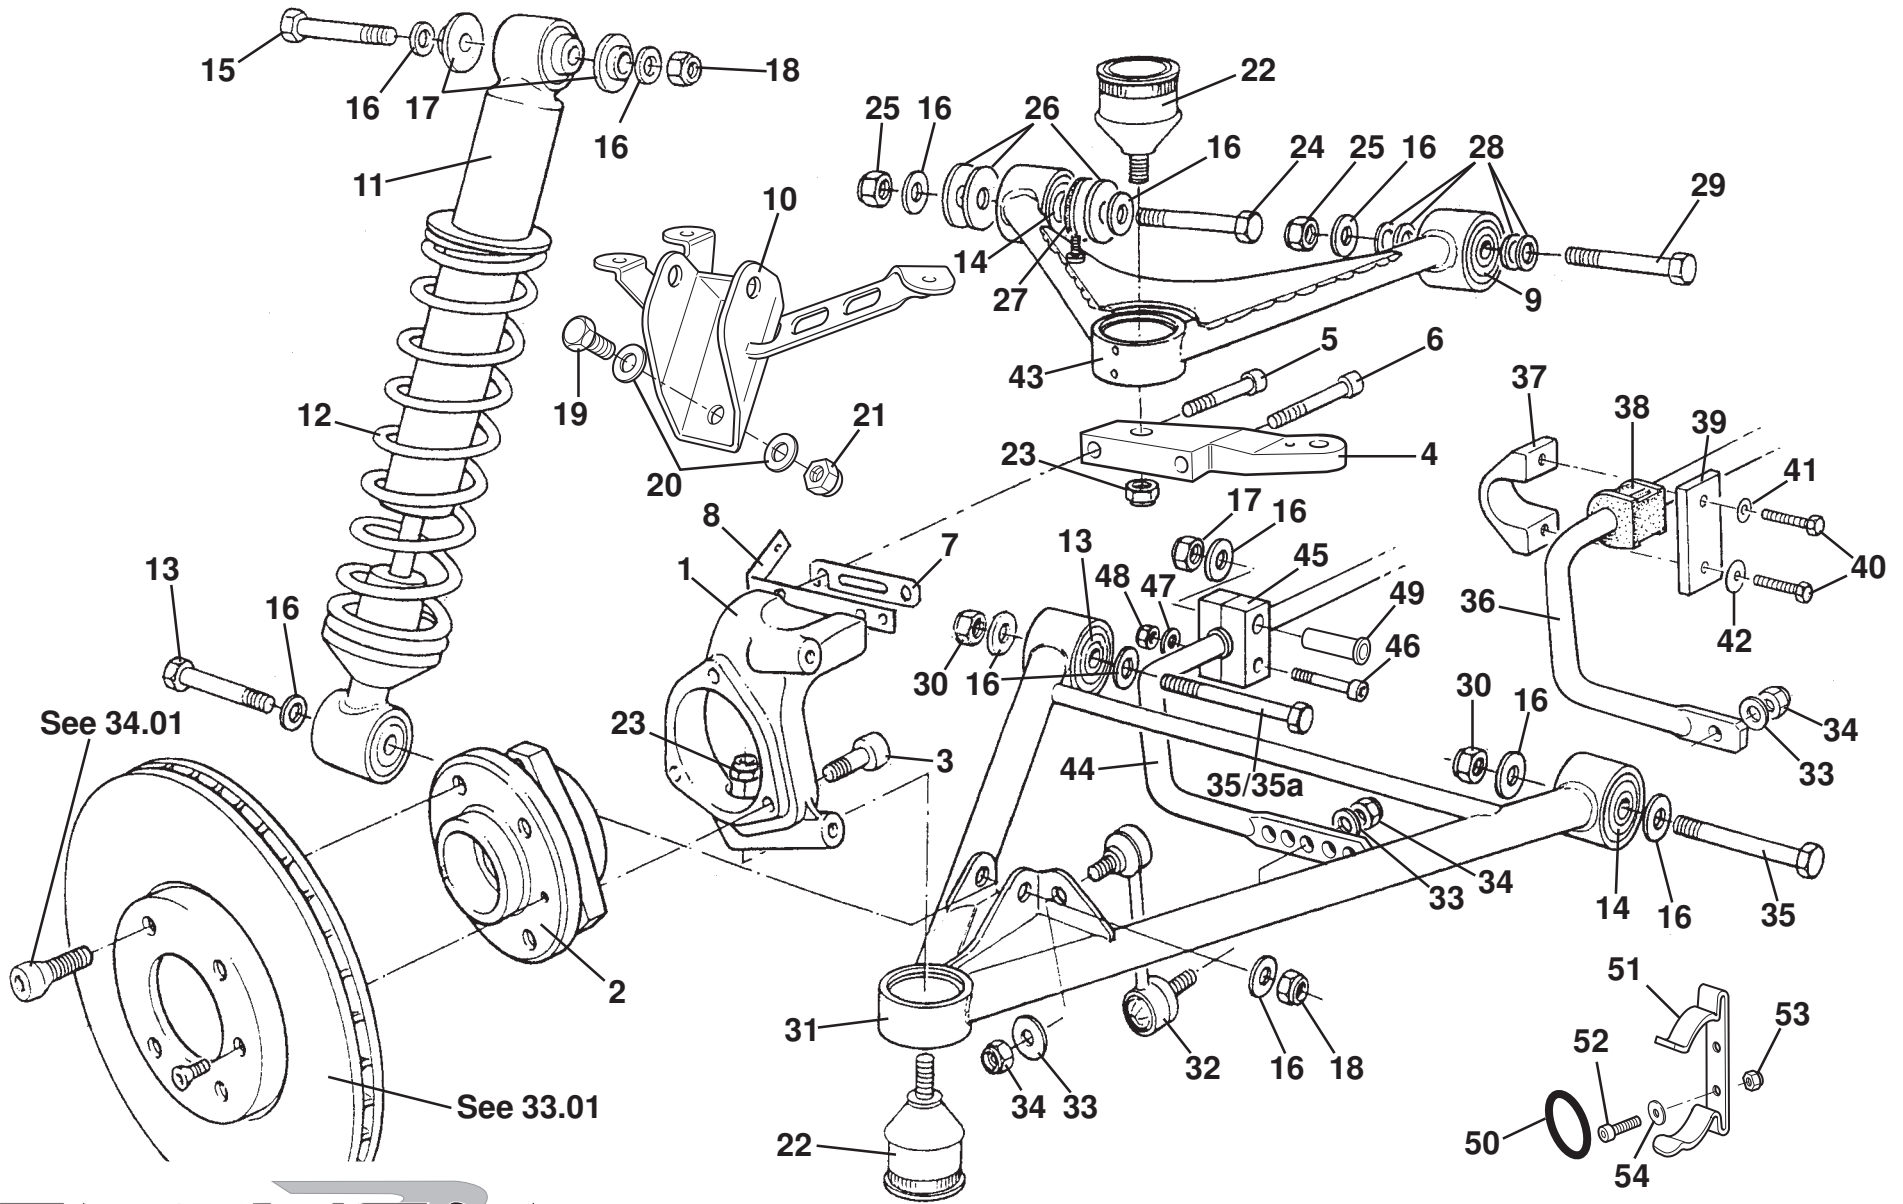

Ohlins Dampers

ELEVEN
31.01

Updated 16th January 2013

Service Parts List **ELEVEN**

Function Code 31.01 Front Suspension, Incl. Hubs

<u>Dep</u>	<u>Part Description</u>	<u>Remarks</u>	<u>Option</u>	<u>Part Number</u>	<u>Qty</u>
01	Hub Carrier, LH			A116C0001F	1
01a	Hub Carrier, RH			A116C0002F	1
02	Hub/Bearing Assembly, with wheel speed sensor			A117D6005F	2
03	Screw, M12 x 45, hex. hd., hub assy. to hub carrier			A116W2192F	6
04	Steering Arm, LH			C127C0003F	1
04a	Steering Arm, RH			C127C0004F	1
05	Bolt, M10 x 40, 10.9G, cap hd., arm to hub carrier			A117W7211F	2
06	Bolt, M10 x 60, 10.9G, cap hd., arm to hub carrier			A117W7213F	2
07	Shim, 1mm, camber adjustment			A111C0062F	As req.
07a	Shim, 3mm, camber adjustment			A111C0064F	AS req.
08	Shim/Bracket, connector retaining, LH			B116C0013F	1
08a	Shim/Bracket, connector retaining, RH			B116C0012F	1
09	Bush, upper wishbone rear pivot	1 per wishbone		A116C0035F	2
10	Damper/ABS Unit Mounting Bracket, LH			B127C0001F	1
10a	Damper/ABS Unit Mounting Bracket, RH			B127C0002F	1
11	Spring/Damper Assy. standard Bilstein		Road use	A127C0020H	2
11a	Spring/Damper Assy., Ohlins, adjustable, LH	Remote reservoir	Track use	C127C4001F	1
11b	Spring/Damper Assy., Ohlins, adjustable, RH	Remote reservoir	Track use	C127C4002F	1