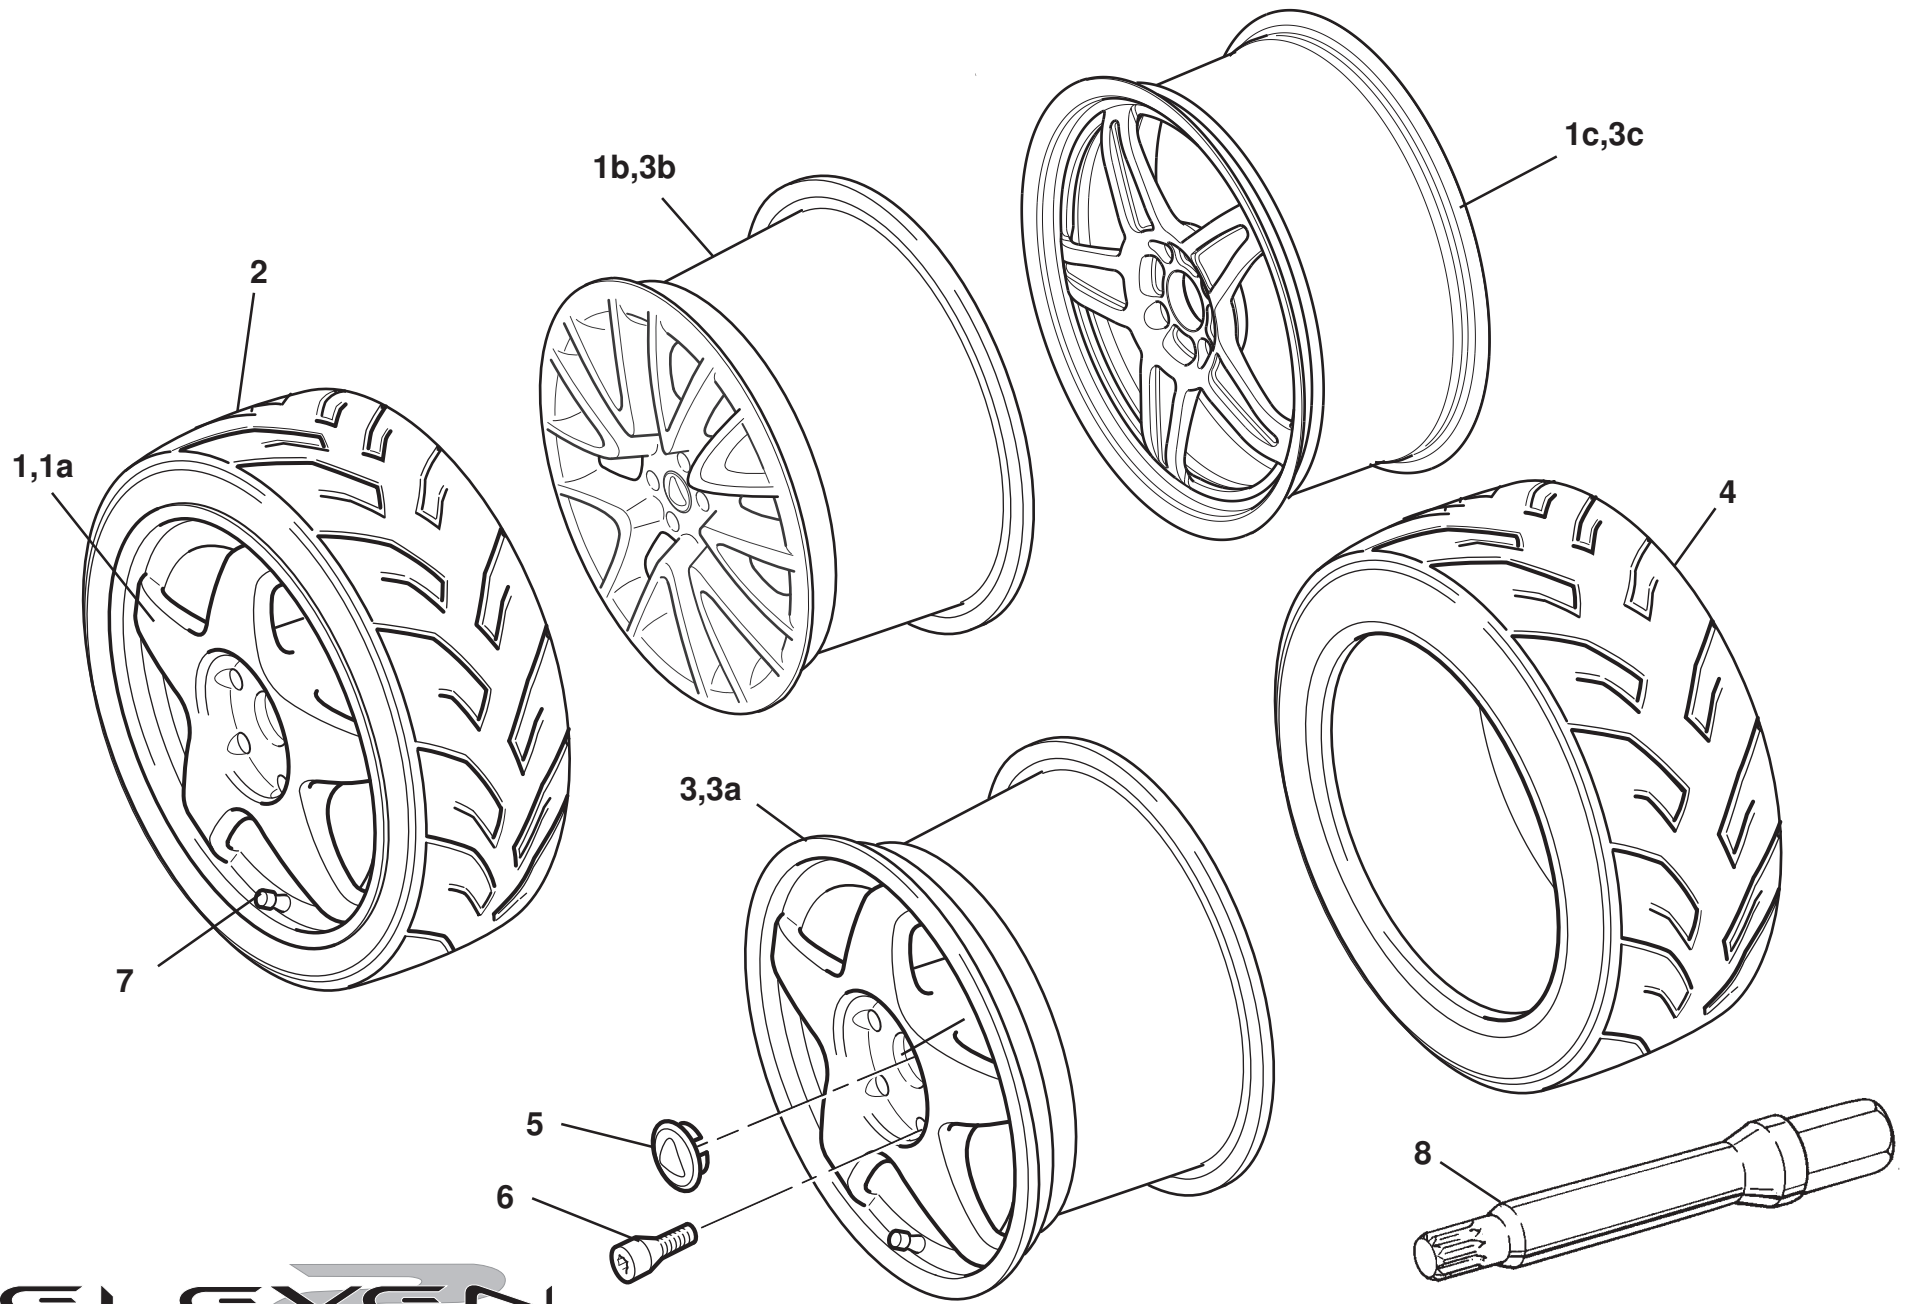

ELEVEN

34.01

Updated 16th July 2012

Service Parts List **ELEVEN**

Function Code 34.01 Wheels, Tyres & Valves

<u>Dep</u>	<u>Part Description</u>	<u>Remarks</u>	<u>Option</u>	<u>Part Number</u>	<u>Qty</u>
01	Road Wheel, front, five spoke, forged, black, 7.0 x 16		Optional	A127G0001H	2
01a	Road Wheel, front, five spoke, forged, HP silver, 7.0 x 16		Optional lotus sport	A127G0004F	2
01b	Road Wheel, front, eight split spoke, black 6.5 x 16		Standard	A122G0007H	2
01c	Road Wheel, front, five spoke, forged, HP silver, 7.0 x 16		Optional	A127G0007F	2
02	Tyre, front, 195/50 R16, Yokohama A048			B122G0013L	2
03	Road Wheel, rear, five spoke, forged, black, 8.0 x 17		Optional	A127G0002H	2
03a	Road Wheel, rear, five spoke, forged, HP silver, 8.0 x 17		Optional lotus sport	A127G0003F	2
03b	Road Wheel, rear, eight split spoke, black 7.5 x 17		Standard	A122G0008H	2
03c	Road Wheel, rear, five spoke, forged, HP silver, 8.0 x 17		Optional	A127G0008F	2
04	Tyre, rear, 225/45 R17, Yokohama A048			B117G0131L	2
05	Centre Cap, Lotus logo, forged wheel			A132G0174F	4
05a	Centre Cap, Lotus logo, standard wheel	50mm dia 13mm deep, flush fitting		A120G0046F	4
06	Wheel Bolt, socket hd. 25mm thread			B117G6000F	16
07	Tyre Valve			A117G6007S	4
08	Wheel Bolt Adaptor			A117G0036F	1
09	Spigot ring, forged wheels	Not illus. comes with forged wheels		A127G0009S	4