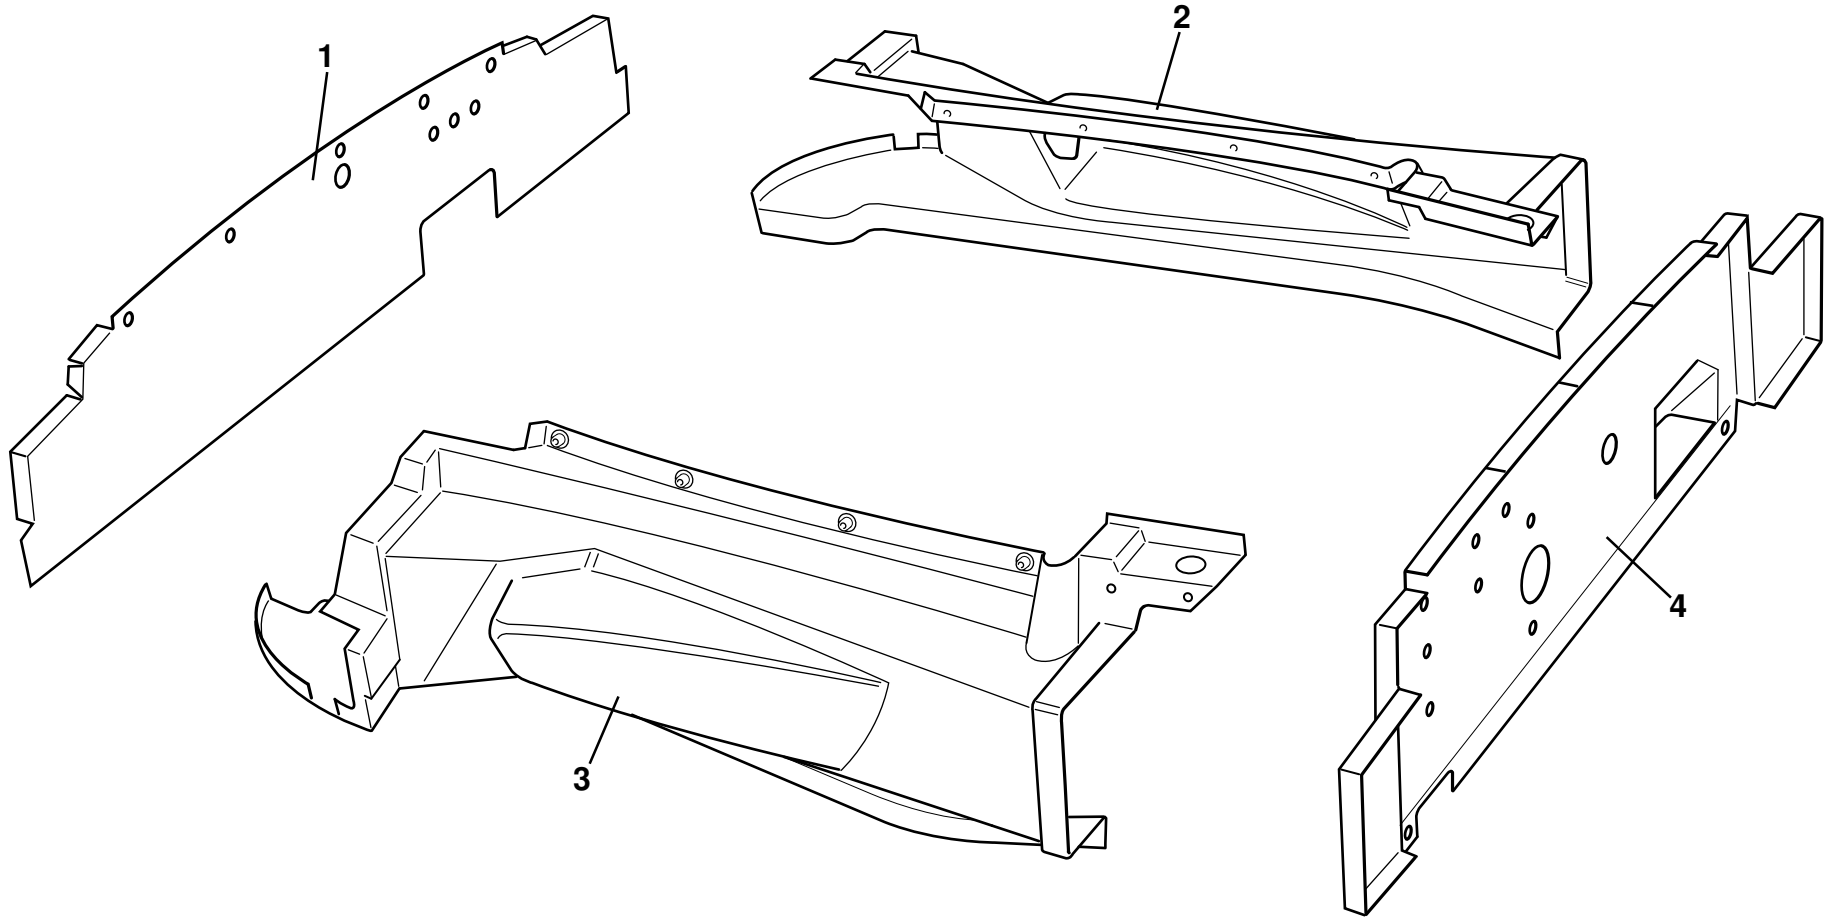

ELEVEN

10.02d

Function Code 10.02d Body: Inner Bodysides, Front & Rear Bulkheads

<u>Dep</u>	<u>Part Description</u>	<u>Remarks</u>	<u>Option</u>	<u>Part Number</u>	<u>Qty</u>
01	Front Bulkhead Panel Assembly, RHD	Bonded to chassis		A127B4004J	1
01a	Front Bulkhead Panel Assembly, LHD	Bonded to chassis		A127B4003J	1
02	Bodyside, inner, RH	Bonded to chassis	Primed	A127B0058K	1
03	Bodyside, inner, LH	Bonded to chassis	Primed	A127B0057K	1
04	Rear Bulkhead Assembly	Bonded to chassis		A127B0021J	1