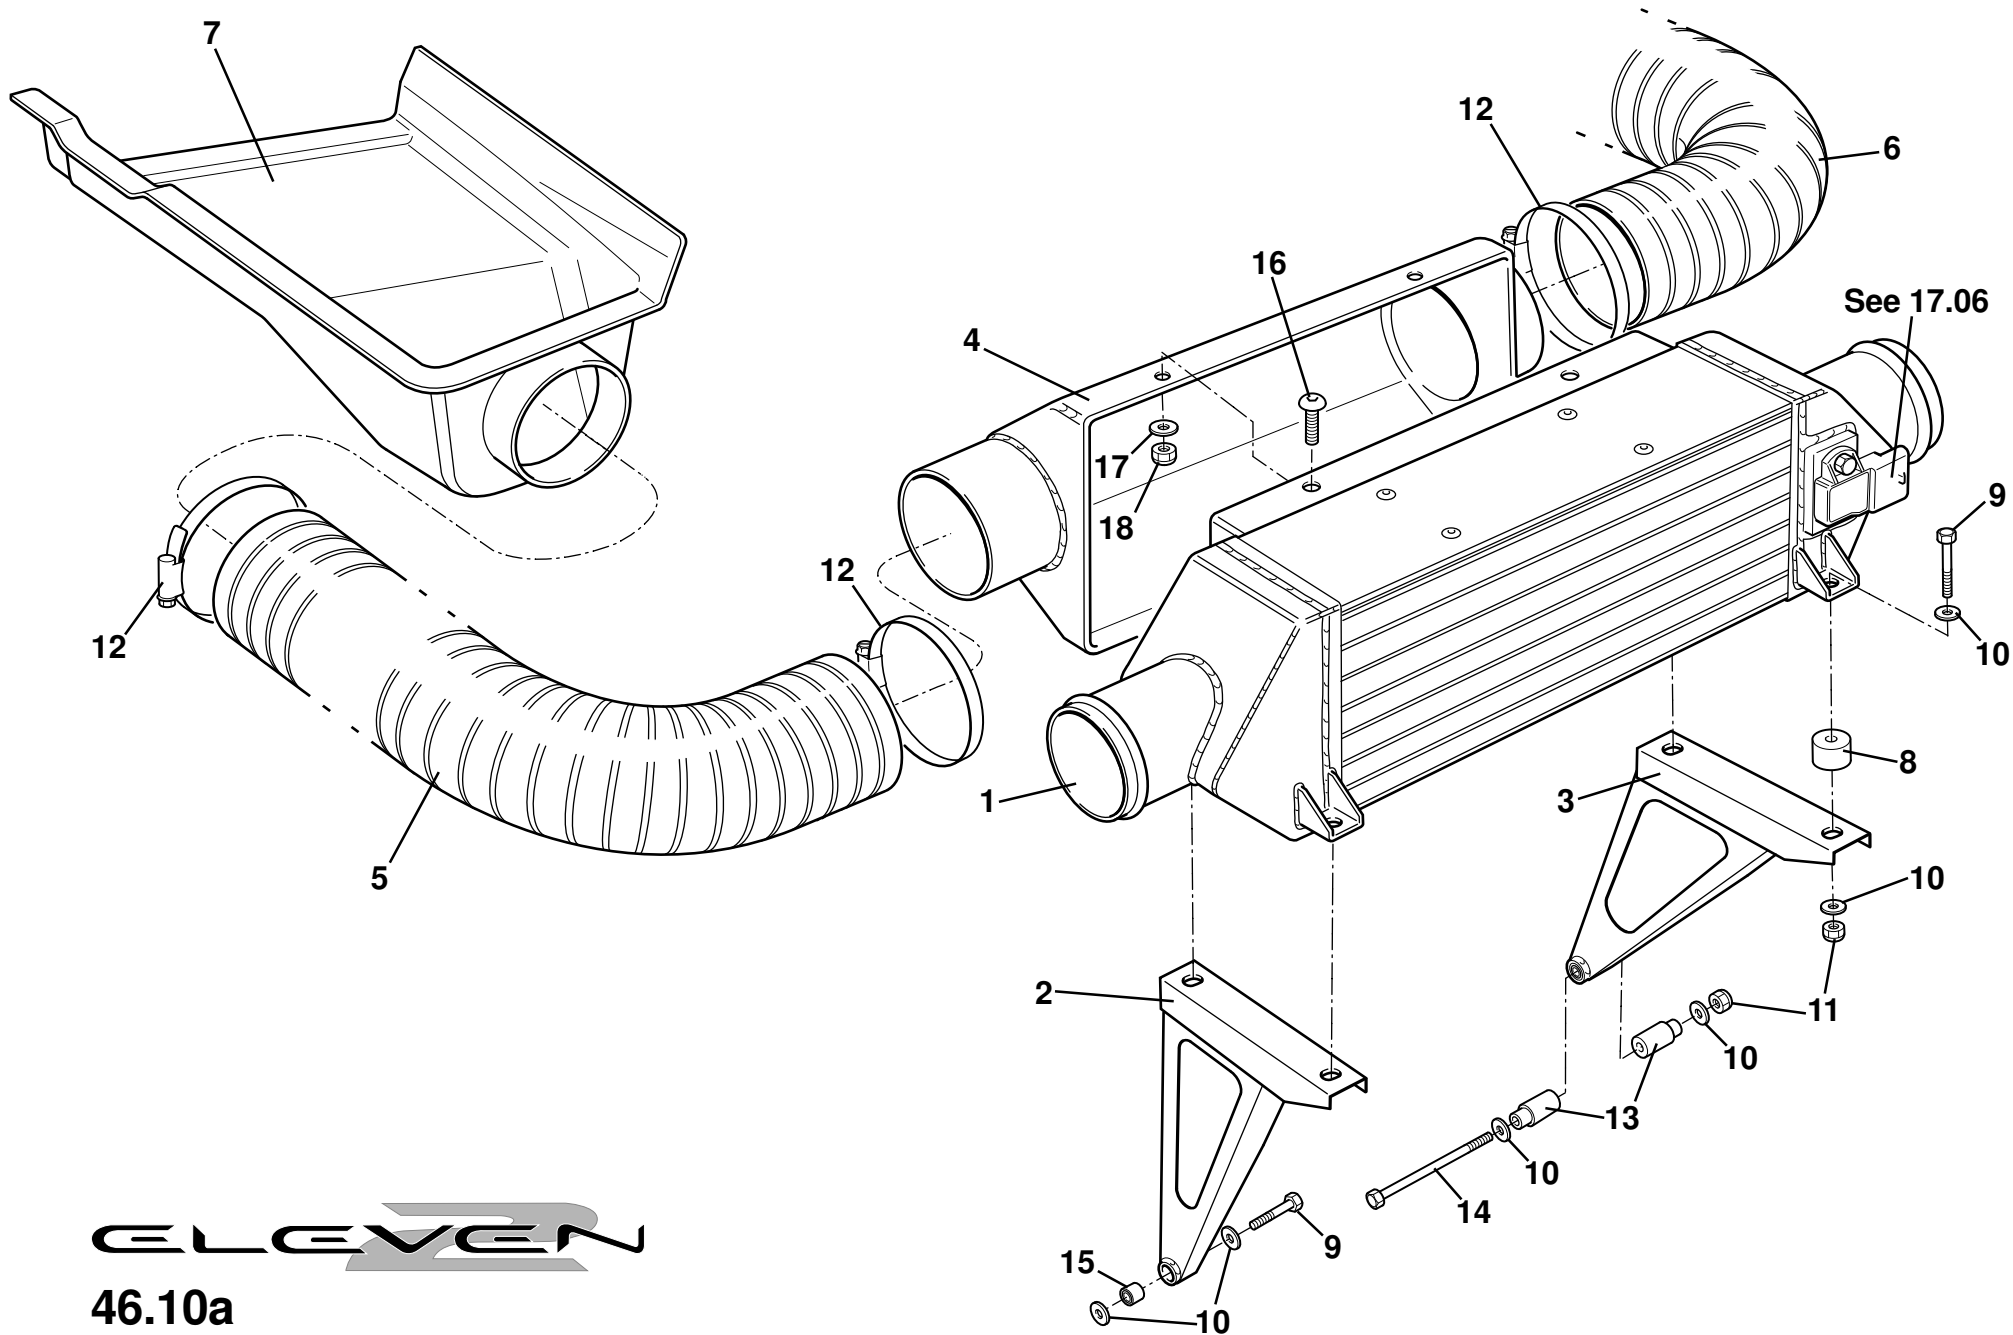

ELEVEN

Function Code: 46.03, Page: 1

Updated 1st December 2014

ELEVEN
46.10a

Service Parts List **ELEVEN**

Function Code 46.10a Intercooler & Ducting

<u>Dep</u>	<u>Part Description</u>	<u>Remarks</u>	<u>Option</u>	<u>Part Number</u>	<u>Qty</u>
01	Intercooler			A127E0028F	1
02	Mounting Leg Assy., LH, intercooler mounting	Includes bush		A127E0046J	1
03	Mounting Leg Assy., RH, intercooler mounting	Includes bush		A127E0045J	1
04	Duct, hoses to intercooler			A127E0003F	1
05	Hose, vent to intercooler, LH			A127E0030F	1
06	Hose, vent to intercooler, RH			A127E0030F	1
07	Intake Vent, LH			A127B4037J	1
07a	Intake Vent, RH			A127B4038J	1
08	Spacer, intercooler to legs			A127E0039F	4
09	Screw, M8 x 40, hex. hd., intercooler & LH leg fixing			A075W2039D	5
10	Washer, flat, M8 x 16.6 x 1.4, intercooler & legs fixing			A111W4175F	12
11	Nyloc Nut, M8, intercooler & RH leg fixing			A907E6284F	5
12	Hose Clip, hose to ducts			A127W6888F	4
13	Spacer, mounting leg RH to engine			A127E0040F	2
14	Bolt, M8 x 120, hex. hd., mounting leg RH to engine			A082W2120F	1
15	Bush, legs to engine/gearbox			A127E0044F	2
16	Screw, M5 x 12, button skt. hd., duct to intercooler			A117W6721F	4
17	Washer, flat, M5 x 10 x 0.8, duct to intercooler			A075W4011Z	4