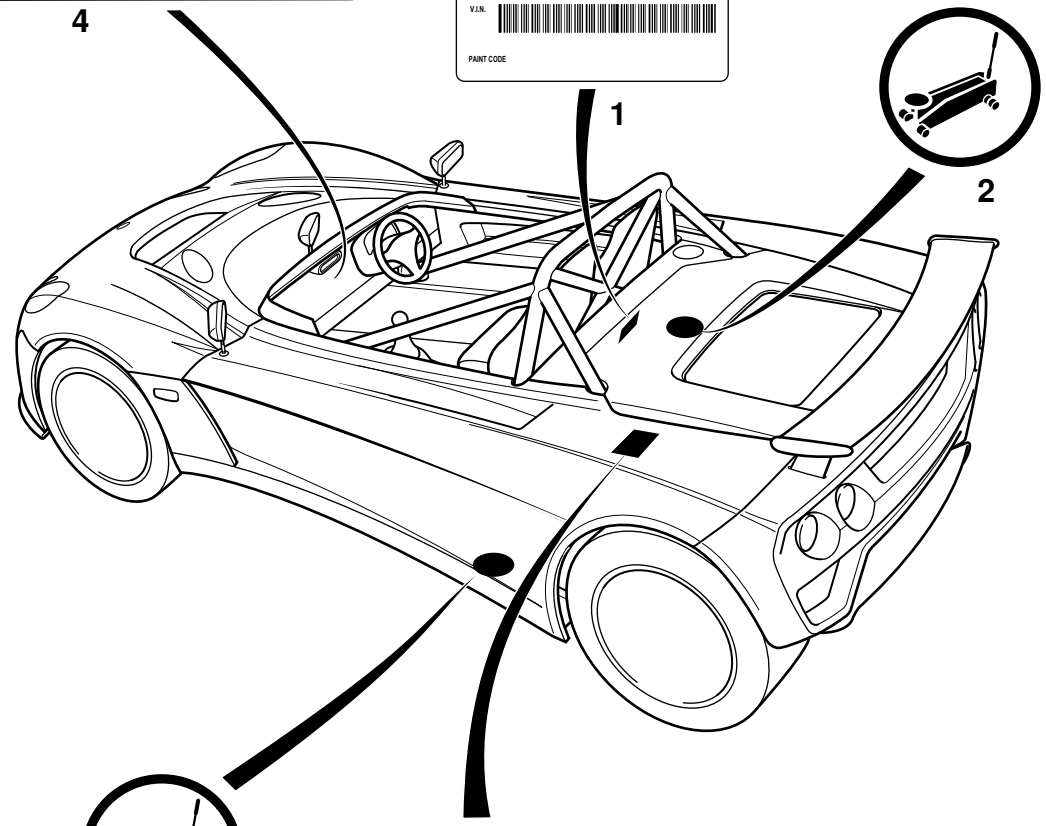

USE OF SHATTER PROOF EYE PROTECTION AND HEAD PROTECTION RECOMMENDED AT ALL TIMES PLEASE REFER TO OWNERS MANUAL FOR FURTHER INFORMATION

MANUFACTURED BY	LOTUS CARS LTD
VEHICLE TYPE	SH 4+
VEHICLE IDENT NO.	SCCVA11127HC1000
MAX VEHICLE WEIGHT	Kg
MAX COMBINED WEIGHT	Kg
MAX AXLE WT. FRONT	1- Kg
MAX AXLE WT. REAR	2- Kg
V.I.N.	
PAINT CODE	

WARNING A111A0213
IT IS UNSAFE TO USE VEHICLE WITH THE STRUCTURAL SHEAR PANEL REMOVED ENSURE BOLTS TORQUED 24Nm.

ELEVEN

19.01