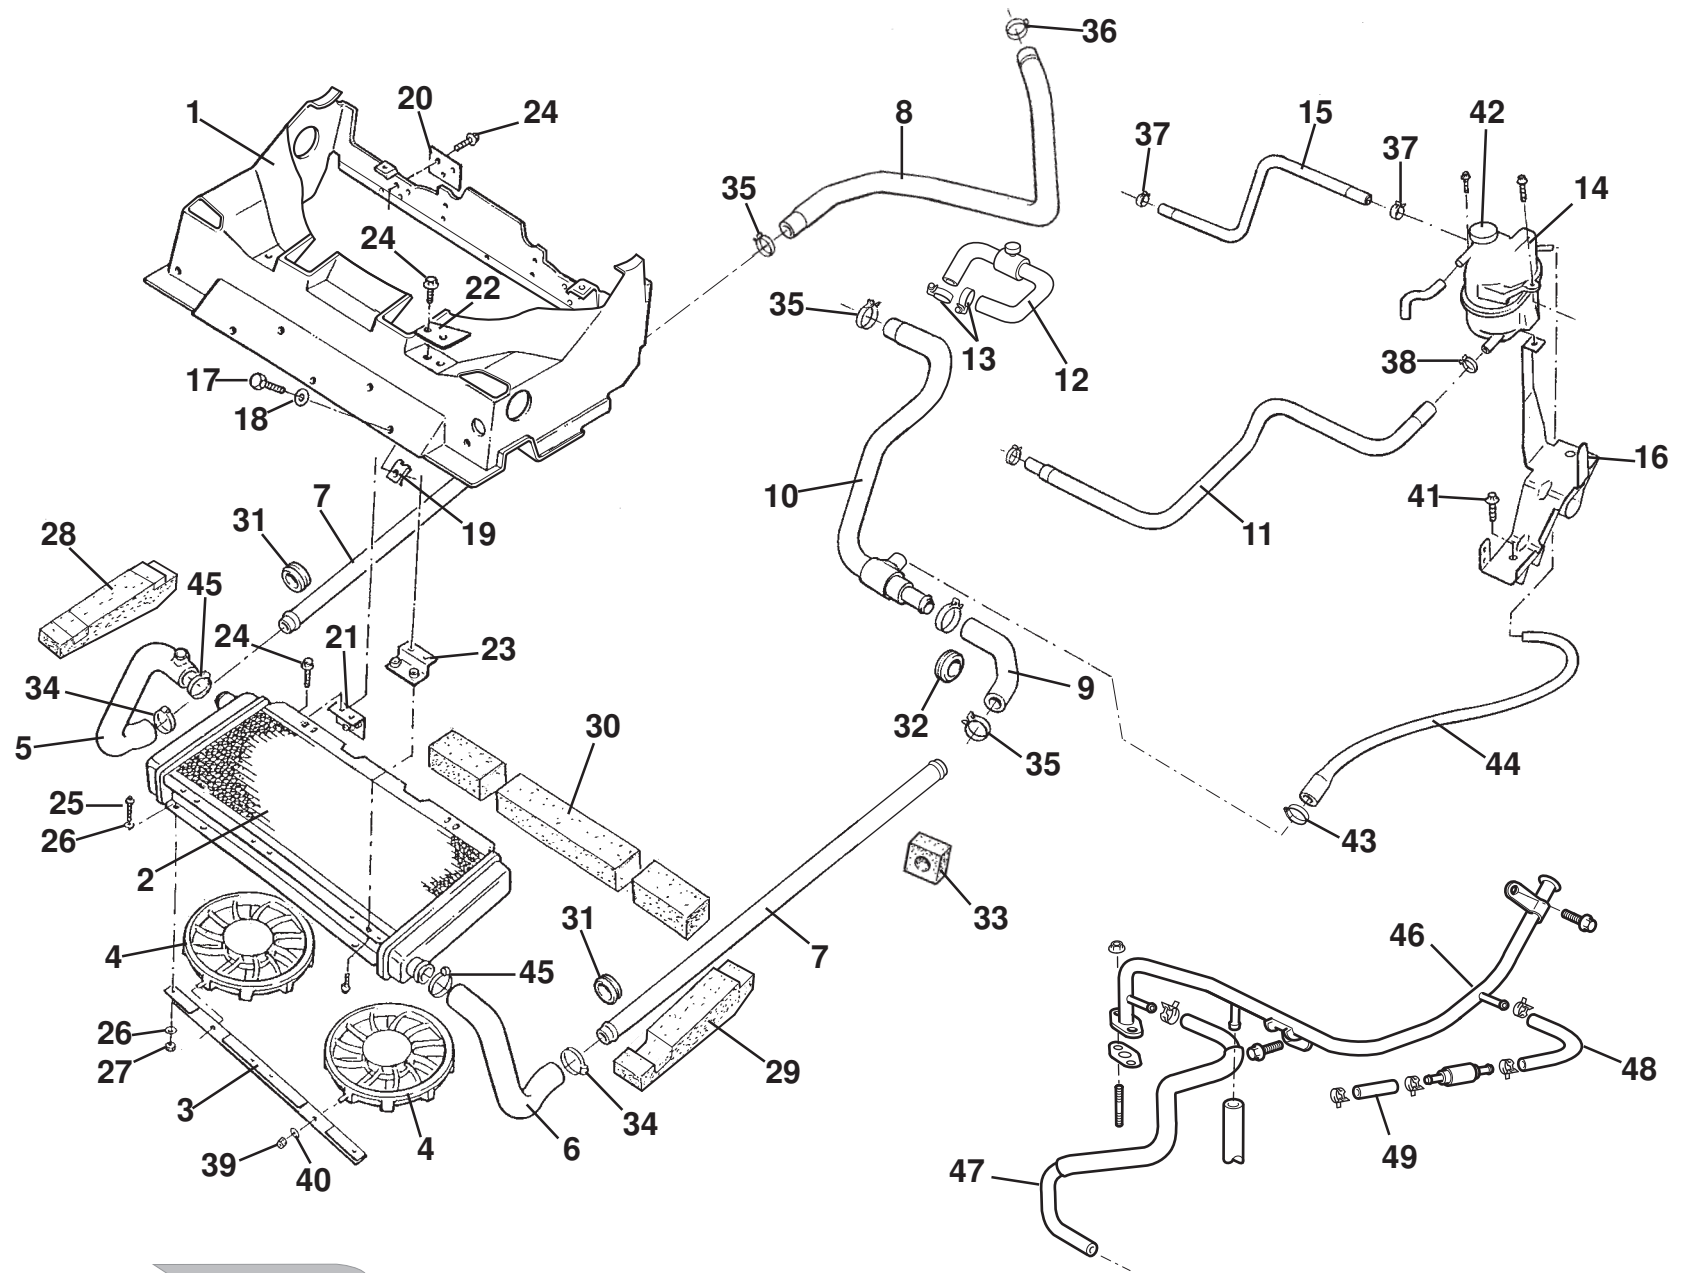

ELEVEN

46.01

Updated 16th July 2012

Service Parts List **ELEVEN**

Function Code 46.01 Engine Cooling System & Fan

<u>Dep</u>	<u>Part Description</u>	<u>Remarks</u>	<u>Option</u>	<u>Part Number</u>	<u>Qty</u>
01	Radiator Housing			A127K0001K	1
02	Radiator			A117K0021F	1
03	Bracket, fans to radiator			A117K0025F	2
04	Radiator Cooling Fan			A111M6070F	2
05	Hose, pipe to radiator, RH	Includes bleed valve		A117K0008F	1
06	Hose, pipe to radiator, LH			A117K0015F	1
07	Pipe, chassis water rail			A116K0018F	2
08	Hose, engine inlet			B120K0001F	1
09	Hose, outlet to chassis pipe			B116K0016F	1
10	Hose, engine outlet			B120K0005F	1
11	Hose, header tank to water pump			A120K0007F	1
12	Hose, return pipe to engine	Cut to fit, includes bleed valve		E120K0004F	1
13	Hose Clamp, 27mm, heater feed/return hoses			A116K6016F	2
14	Header Tank Assembly			A120K6005S	1
15	Hose header tank to engine			B120K0006F	1
16	Bracket, header tank mounting			D120K0009F	1
17	Screw, M5 x 20, skt. button hd., hsg. to crash structure			A082W7173F	6
18	Washer, flat, M5, housing to crash structure			A340W4183F	6

ELEVEN

Function Code: 46.01, Page: 1

Updated 16th July 2012