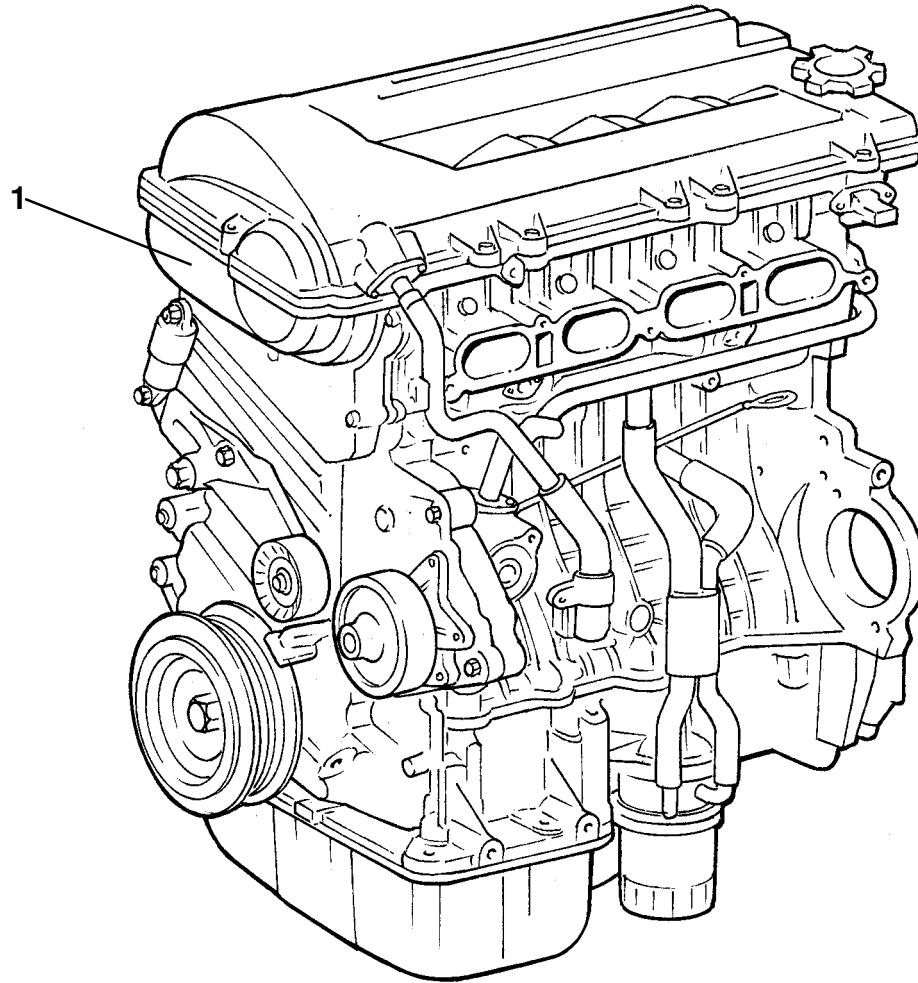

ELEVEN

34.01

Updated 16th July 2012

Service Parts List **ELEVEN**

Function Code 34.01 Wheels, Tyres & Valves

<u>Dep</u>	<u>Part Description</u>	<u>Remarks</u>	<u>Option</u>	<u>Part Number</u>	<u>Qty</u>
01	Road Wheel, front, five spoke, forged, black, 7.0 x 16		Optional	A127G0001H	2
01a	Road Wheel, front, five spoke, forged, HP silver, 7.0 x 16		Optional lotus sport	A127G0004F	2
01b	Road Wheel, front, eight split spoke, black 6.5 x 16		Standard	A122G0007H	2
01c	Road Wheel, front, five spoke, forged, HP silver, 7.0 x 16		Optional	A127G0007F	2
02	Tyre, front, 195/50 R16, Yokohama A048			B122G0013L	2
03	Road Wheel, rear, five spoke, forged, black, 8.0 x 17		Optional	A127G0002H	2
03a	Road Wheel, rear, five spoke, forged, HP silver, 8.0 x 17		Optional lotus sport	A127G0003F	2
03b	Road Wheel, rear, eight split spoke, black 7.5 x 17		Standard	A122G0008H	2
03c	Road Wheel, rear, five spoke, forged, HP silver, 8.0 x 17		Optional	A127G0008F	2
04	Tyre, rear, 225/45 R17, Yokohama A048			B117G0131L	2
05	Centre Cap, Lotus logo, forged wheel			A132G0174F	4
05a	Centre Cap, Lotus logo, standard wheel	50mm dia 13mm deep, flush fitting		A120G0046F	4
06	Wheel Bolt, socket hd. 25mm thread			B117G6000F	16
07	Tyre Valve			A117G6007S	4
08	Wheel Bolt Adaptor			A117G0036F	1
09	Spigot ring, forged wheels	Not illus. comes with forged wheels		A127G0009S	4