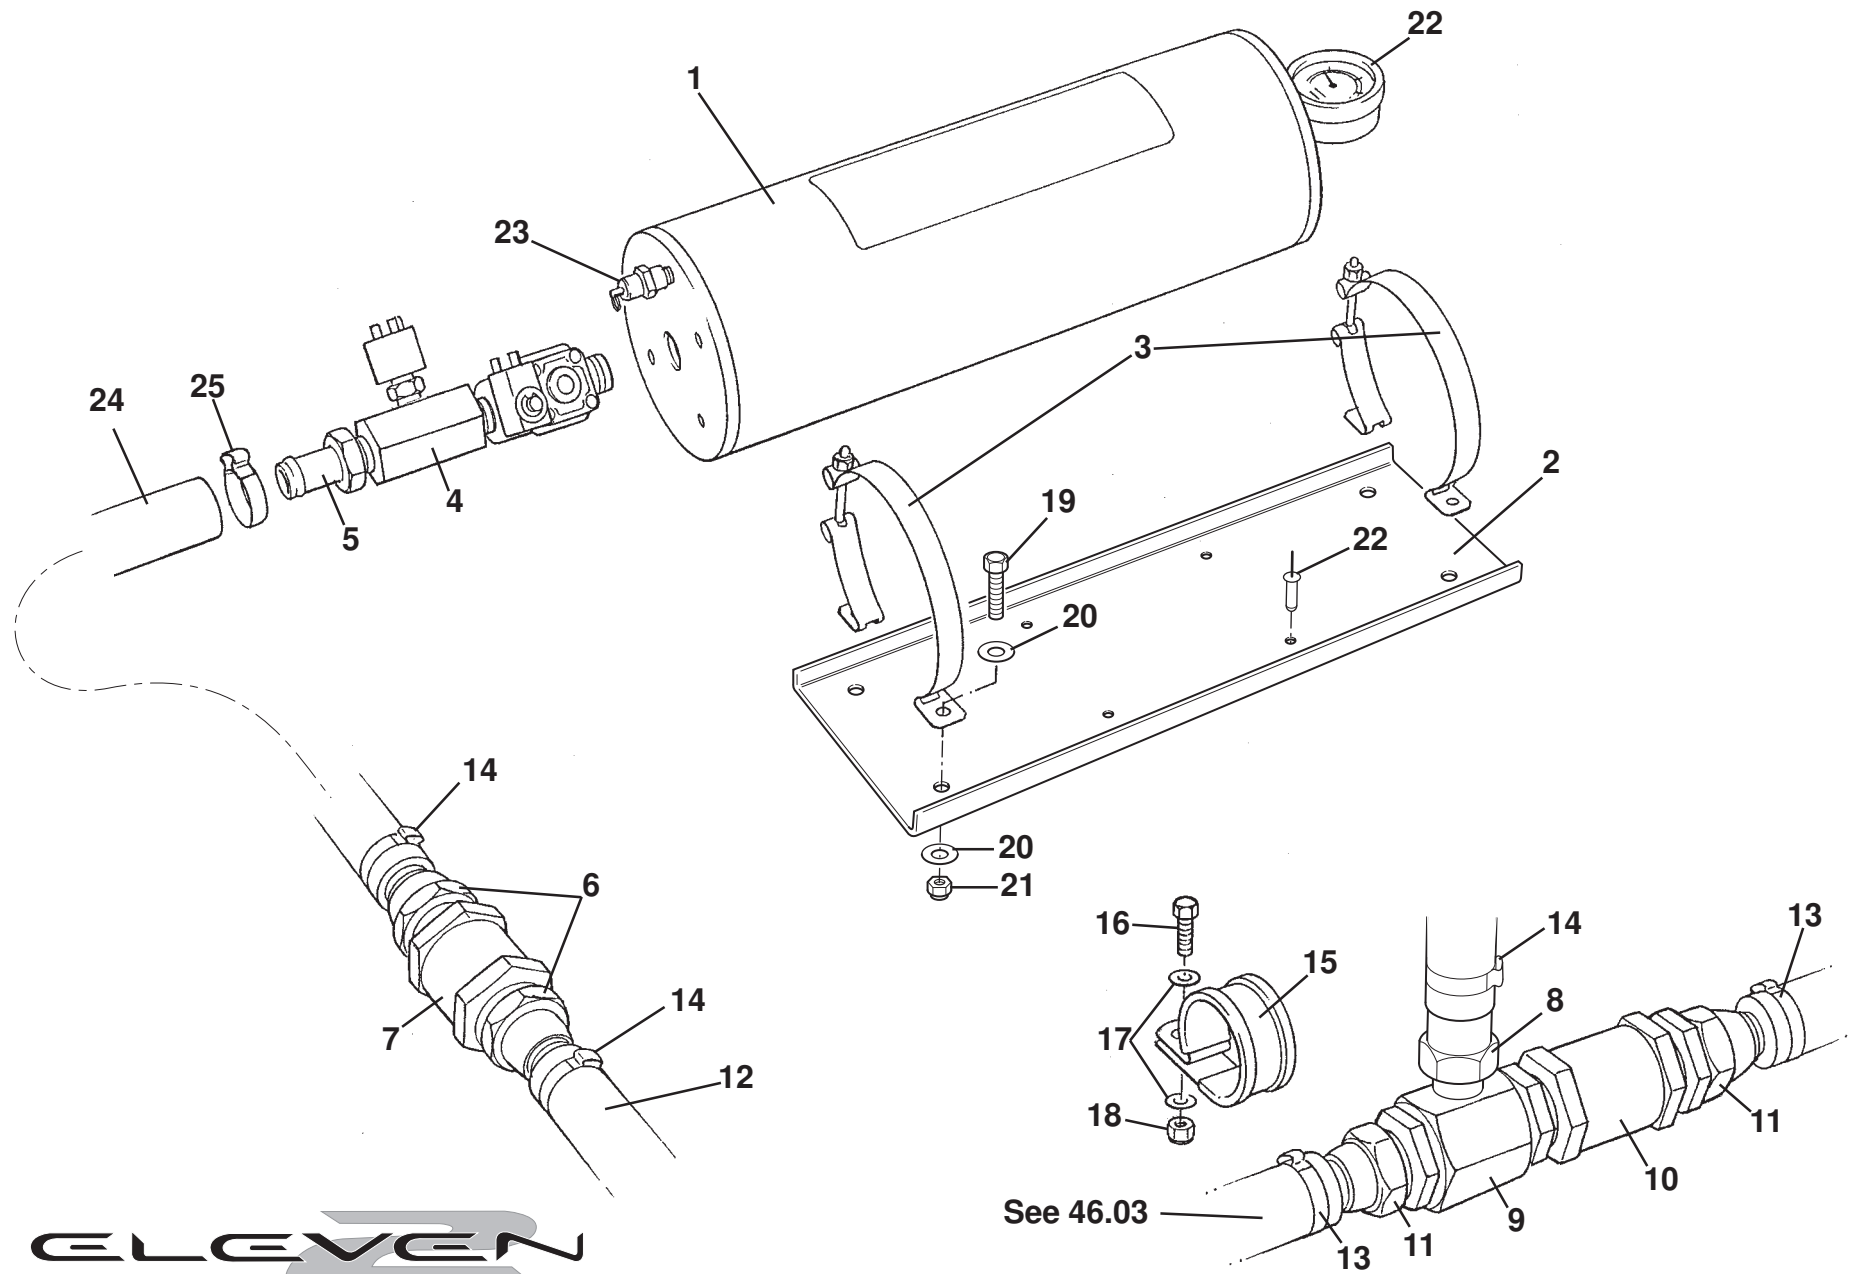

ELEVEN
40.15c

Updated 24th June 2011

Service Parts List **ELEVEN**

Function Code 40.15c Accusump, Hoses & Fittings

<u>Dep</u>	<u>Part Description</u>	<u>Remarks</u>	<u>Option</u>	<u>Part Number</u>	<u>Qty</u>
01	Accusump			A127E0012F	1
02	Mounting Plate, accusump			A127E0010F	1
03	Clamp Kit, accusump			A127E0013F	1
04	Valve Assembly, EPC, accusump			A127E0014F	1
05	Connector, accusump, 10 JIC, for 1/2" hose			A127E0019F	1
06	Connector, oil filter, -8 to 1/2" hose			A127E0024F	2
07	Oil Filter, in line, 120 micron			A127E0023F	1
08	Connector, accusump, 1/2 " NTP for 1/2" hose			A127E0020F	1
09	Connector, accusump 'T' piece			A127E0017F	1
10	Connector, accusump one-way valve			A127E0018F	1
11	Connector, accusump, 10 JIC, for 5/8" hose			A127E0016F	2
12	Hose, accusump, 1/2" ID, low pressure, black			A127E0022F	2
13	Hose Clip, oetiker	Refer to SB 2010/09 (see 46.03 for hose pt. no)		A117W6706F	2
14	Hose Clip, oetiker, stepless	Refer to SB 2010/09		A121W6768F	3
15	'P' Clip, hose to chassis			A111W6624F	1
16	Screw, M6 x 20, hex. hd., clip to chassis			A075W1030Z	1
17	Washer, flat, M6 x 20 x 1.5, clip to chassis			A075W4015Z	2
18	Nyloc Nut, M6, clip to chassis			A075W3009Z	1

ELEVEN

Function Code: 40.15c, Page: 1

Updated 24th June 2011