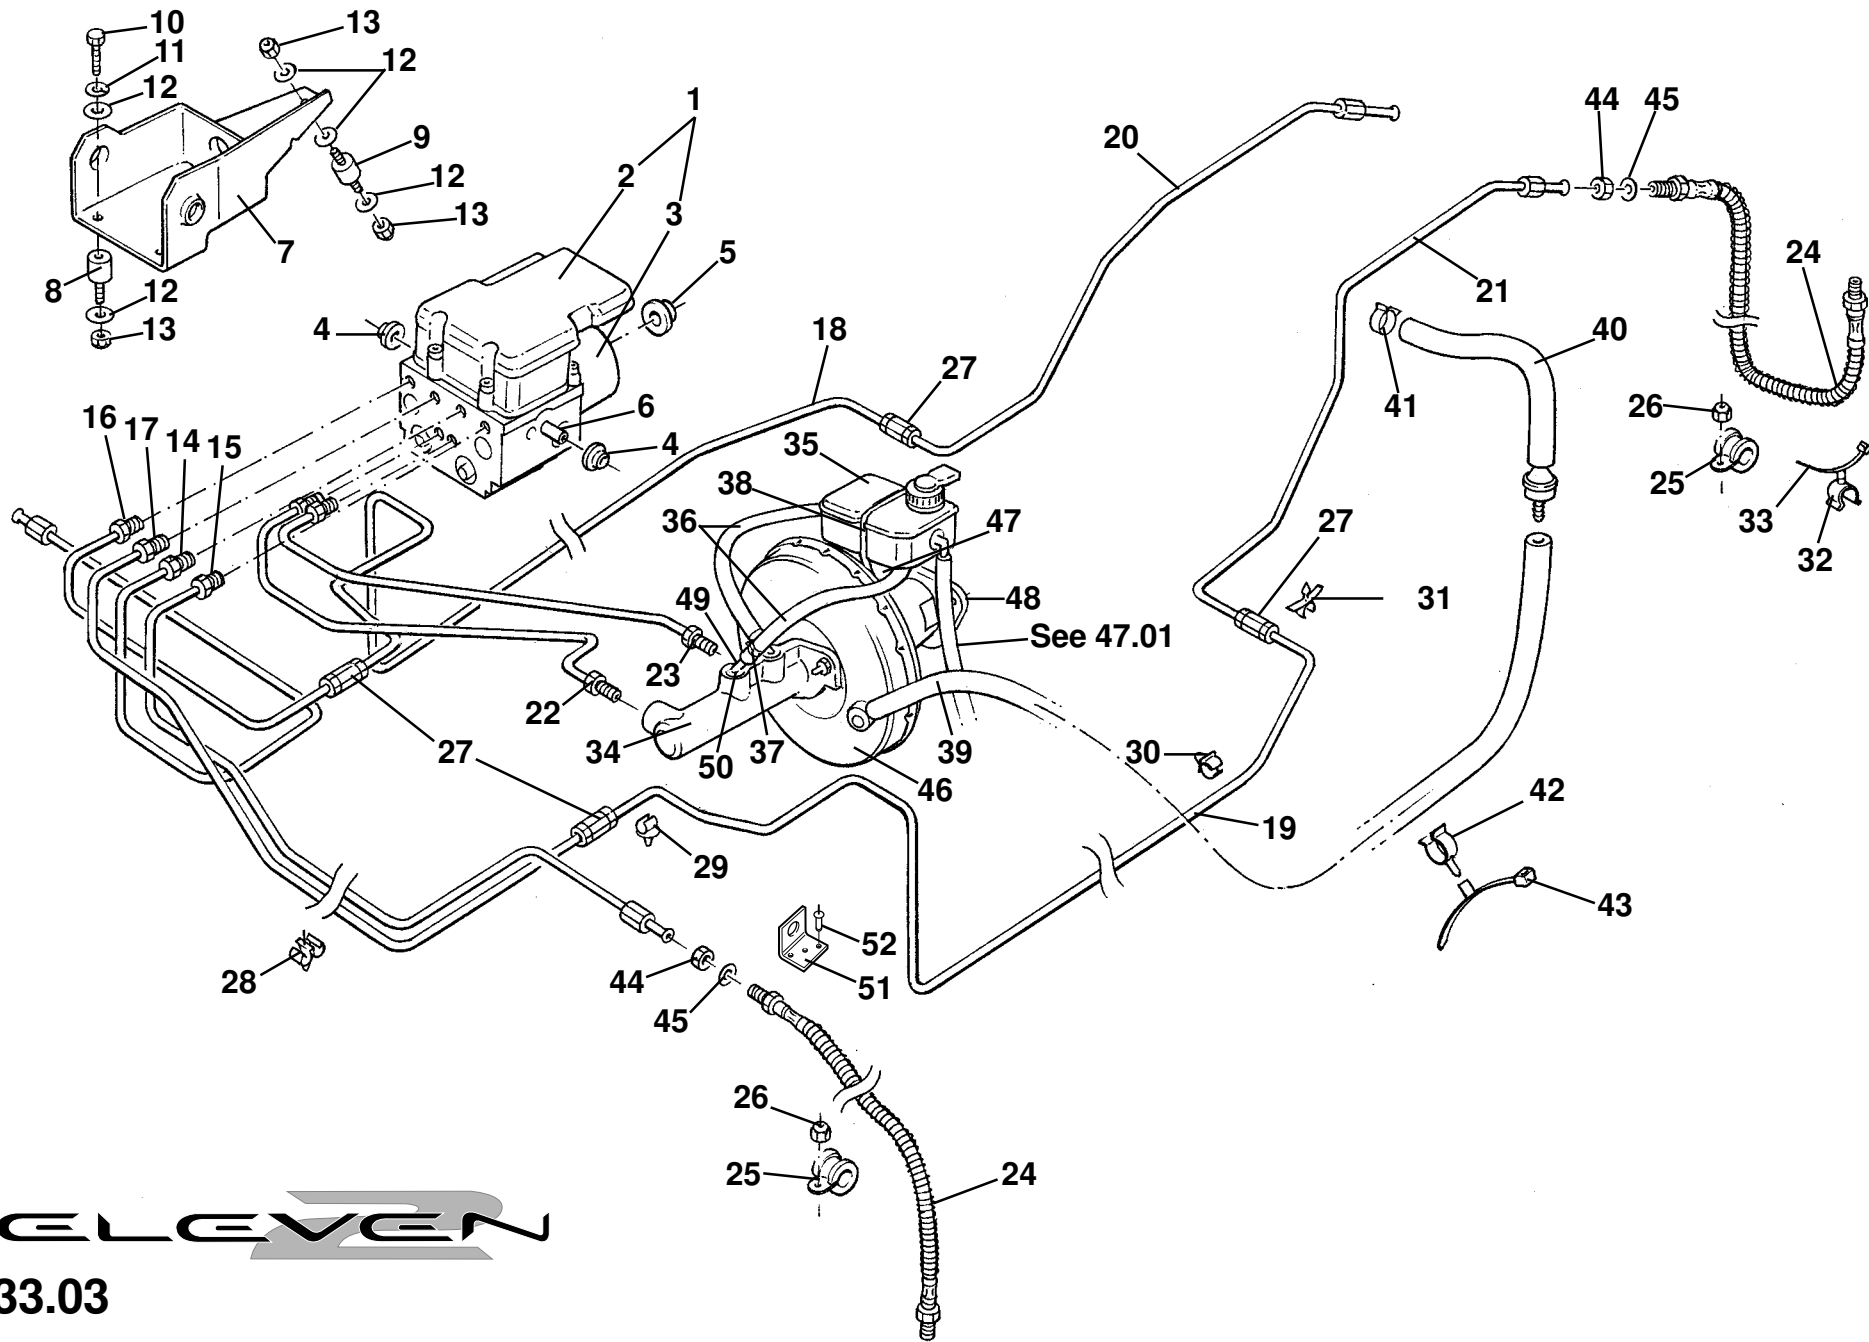

ELEVEN

33.03

Service Parts List

ELEVEN

Function Code 33.03 Master Cylinder, Servo, ABS Controller, Pipes & Hoses

<u>Dep</u>	<u>Part Description</u>	<u>Remarks</u>	<u>Option</u>	<u>Part Number</u>	<u>Qty</u>
01	ABS Control Module			A120J6000F	1
02	ECU Kit, ABS actuator			A120M6004S	1
03	HCU Kit, ABS actuator			A116M0091S	1
04	Grommet, small, module to bracket sides			A116J6001F	2
05	Grommet, large, module to bracket rear			A116J6002F	1
06	Bolts, ABS kit			A116J6003F	1
07	Bracket, ABS module mounting, RHD			A116J0002F	1
07a	Bracket, ABS module mounting, LHD			A116J0001F	1
08	Rubber Bobbin, bracket to mount	One stud, one tapped insert		A082J6177F	2
09	Rubber Isolator Bush, bracket to body	Two studs		A082J6170F	1
10	Screw, M6 x 10, hex. hd., bobbin to bracket			A075W1026Z	2
11	Washer, spring, M6, bobbin to bracket			A075W4035Z	2
12	Washer, flat, M6 x 15, bobbin to bracket			A075W1029Z	6
13	Nyloc Nut, M6, bobbin fix.			A075W3009Z	4
14	Pipe, ABS to front RH, RHD			B116J0017F	1
14a	Pipe, ABS to front RH, LHD			B116J0018F	1
15	Pipe, ABS to front LH, RHD			B116J0016F	1
15a	Pipe, ABS to front LH, LHD			B116J0019F	1

ELEVEN

Function Code: 33.03, Page: 1

Updated 2nd February 2015