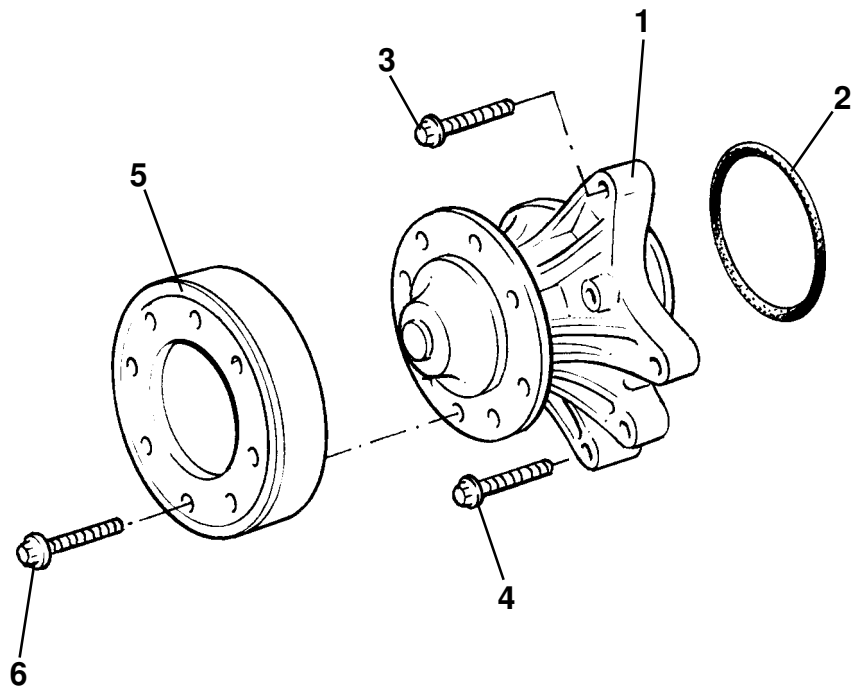

ELEVEN

40.13

Function Code 40.13 Water Pump Assembly, Thermostat

<u>Dep</u>	<u>Part Description</u>	<u>Remarks</u>	<u>Option</u>	<u>Part Number</u>	<u>Qty</u>
01	Water Pump Assembly, 2ZZ			A120E6498S	1
02	Seal, 'O' ring, pump to block			A120E6300S	1
03	Bolt, short, pump to block			A120E6500S	2
04	Bolt, short, pump to block			A120E6272S	4
05	Pulley, water pump, 2ZZ			A120E6301S	1
06	Bolt, short, pulley to pump, 2ZZ			A120E6499S	4
07	Thermostat, 2ZZ			A120E6315S	1
08	Gasket, thermostat to cover			A120E6314S	1
09	Inlet Housing, coolant to thermostat, 2ZZ			A120E6313S	1
10	Nut, cover to block, 2ZZ			A120E6468S	2