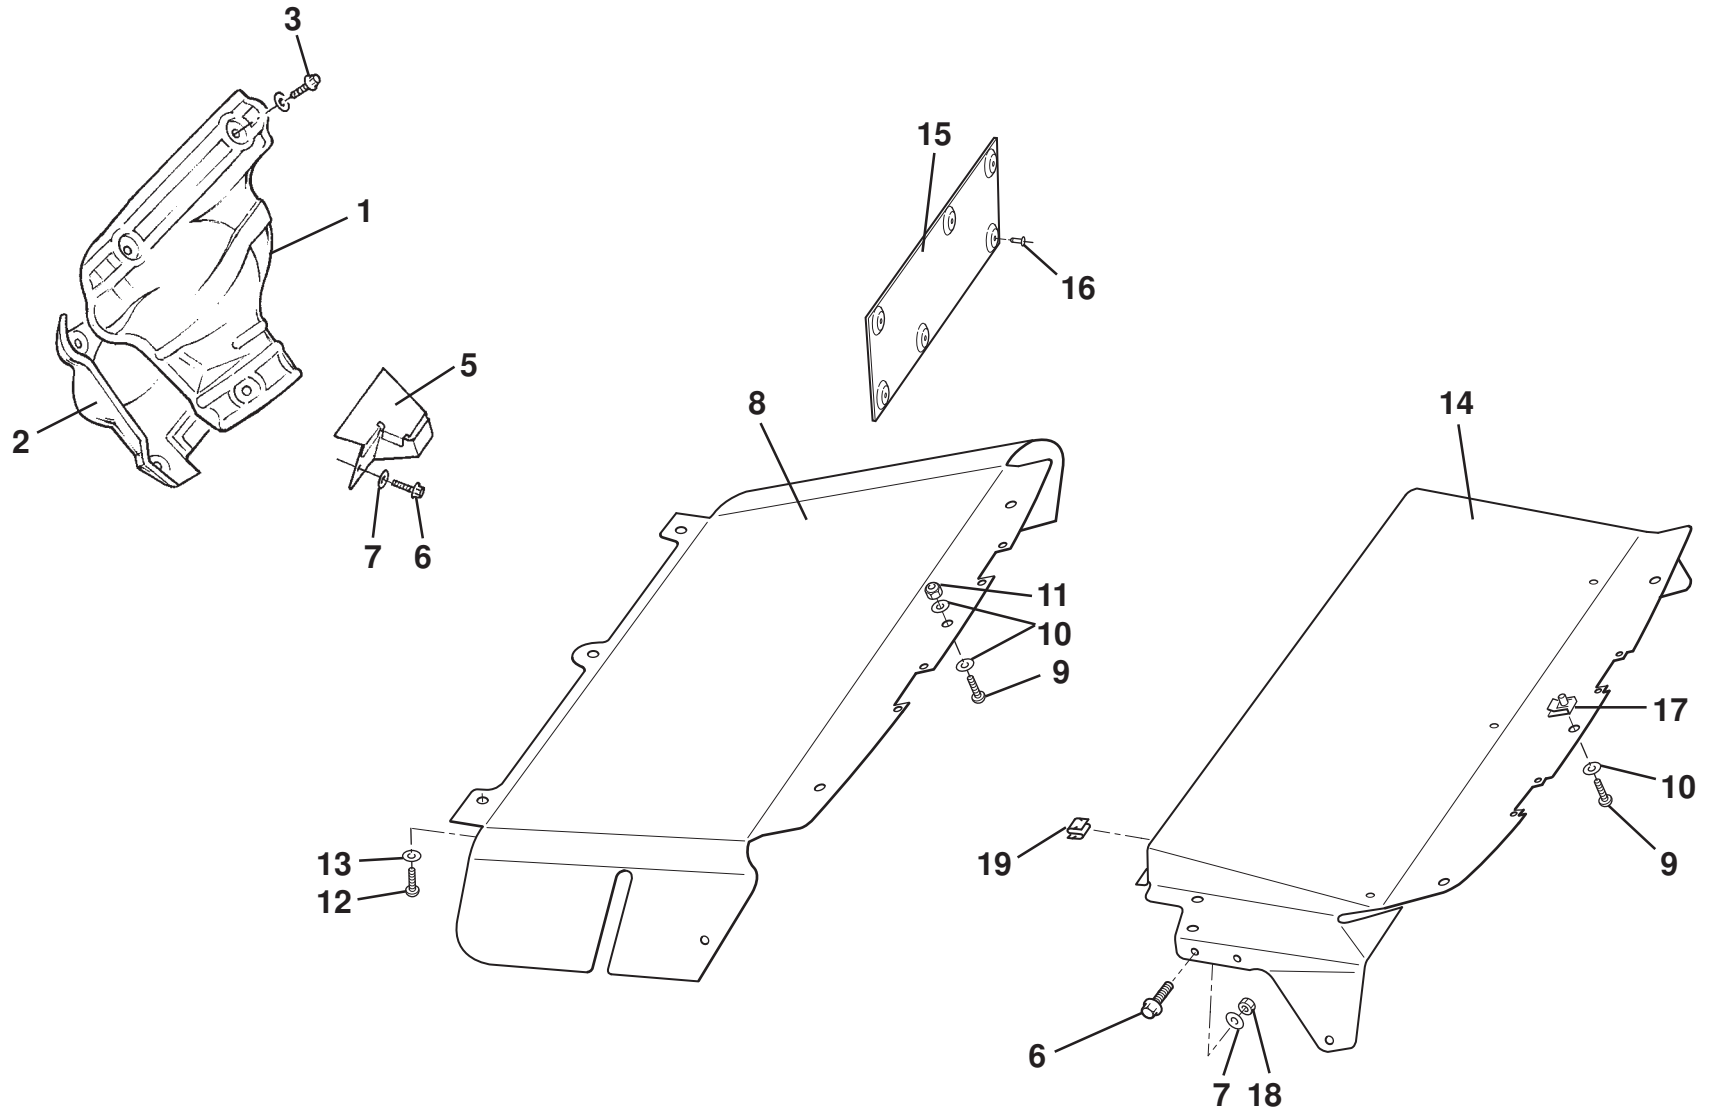

ELEVEN

45.01

Updated 2nd July 2010

Service Parts List **ELEVEN**

Function Code 45.01 Exhaust System

<u>Dep</u>	<u>Part Description</u>	<u>Remarks</u>	<u>Option</u>	<u>Part Number</u>	<u>Qty</u>
01	Silencer Assembly	Track without Cat, SVA with Cat	Stage 1 Lotus Sport	B127S0001F	1
01a	Silencer Assembly	Not illustrated	Standard	A127S0004F	1
02	Catalyst/Downpipe Assembly		SVA cars	A128S0001F	1
02a	Downpipe Assembly	Without catalyst	Track only	A127S0002F	1
03	Exhaust Mounting, silicon, exhaust to subframe			A111S0071F	2
04	Clip, exhaust hanger			A117S0049F	2
05	Bolt, M6 x 35, flg. hex hd.			A116W2191F	4
06	Bracket, silencer to subframe, RH		Prior to vin B10224	A120A0110F	1
07	Bracket, silencer to subframe, LH		Prior to vin B10224	A120A0111F	1
08	Screw, M6 x 12, flg. hd., bracket to subframe		Prior to vin B10224	A111E6007F	6
09	Washer, flat, M6 x 25, bracket to subframe		Prior to vin B10224	B075W4017Z	6
10	Gasket, downpipe to manifold, 2ZZ			A120E6407S	1
11	Bolt, flg. hex. hd., downpipe to manifold			A120E6409S	2
12	Spring, downpipe to manifold			A120E6408S	2
13	Nut plate, silencer to subframe		From vin B10224	A120A0184F	2