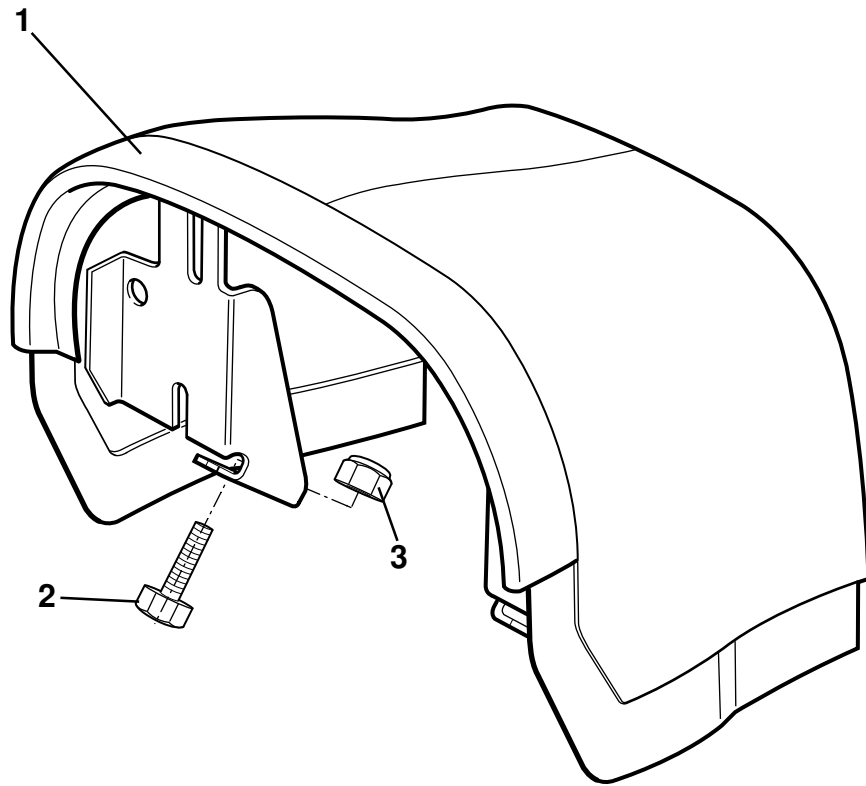

ELEVEN

14.10

Function Code 14.10 Instrument Cowling

<u>Dep</u>	<u>Part Description</u>	<u>Remarks</u>	<u>Option</u>	<u>Part Number</u>	<u>Qty</u>
01	Instrument Cowling			A127U0022J	1
02	Screw, M6 x 16, hex. hd., cowling retention			B075W1028F	2
03	Nyloc Nut, M6, cowling retention			A075W3009F	2