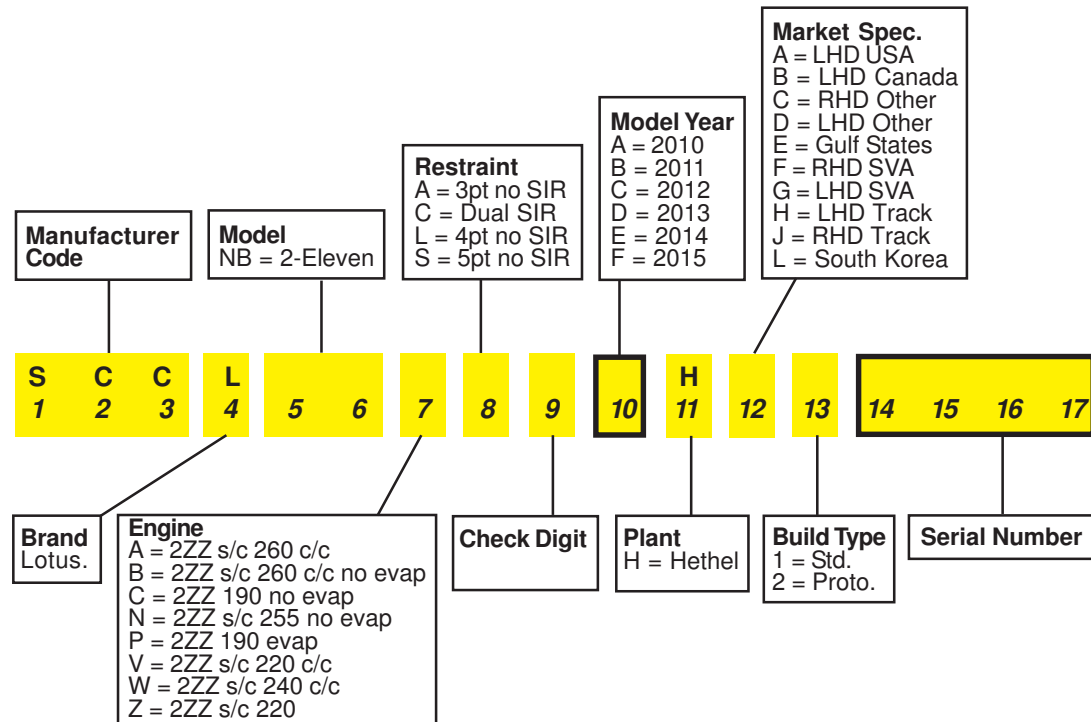

2010 M.Y. serial no. 0360 onwards

Updated 3rd July 2017