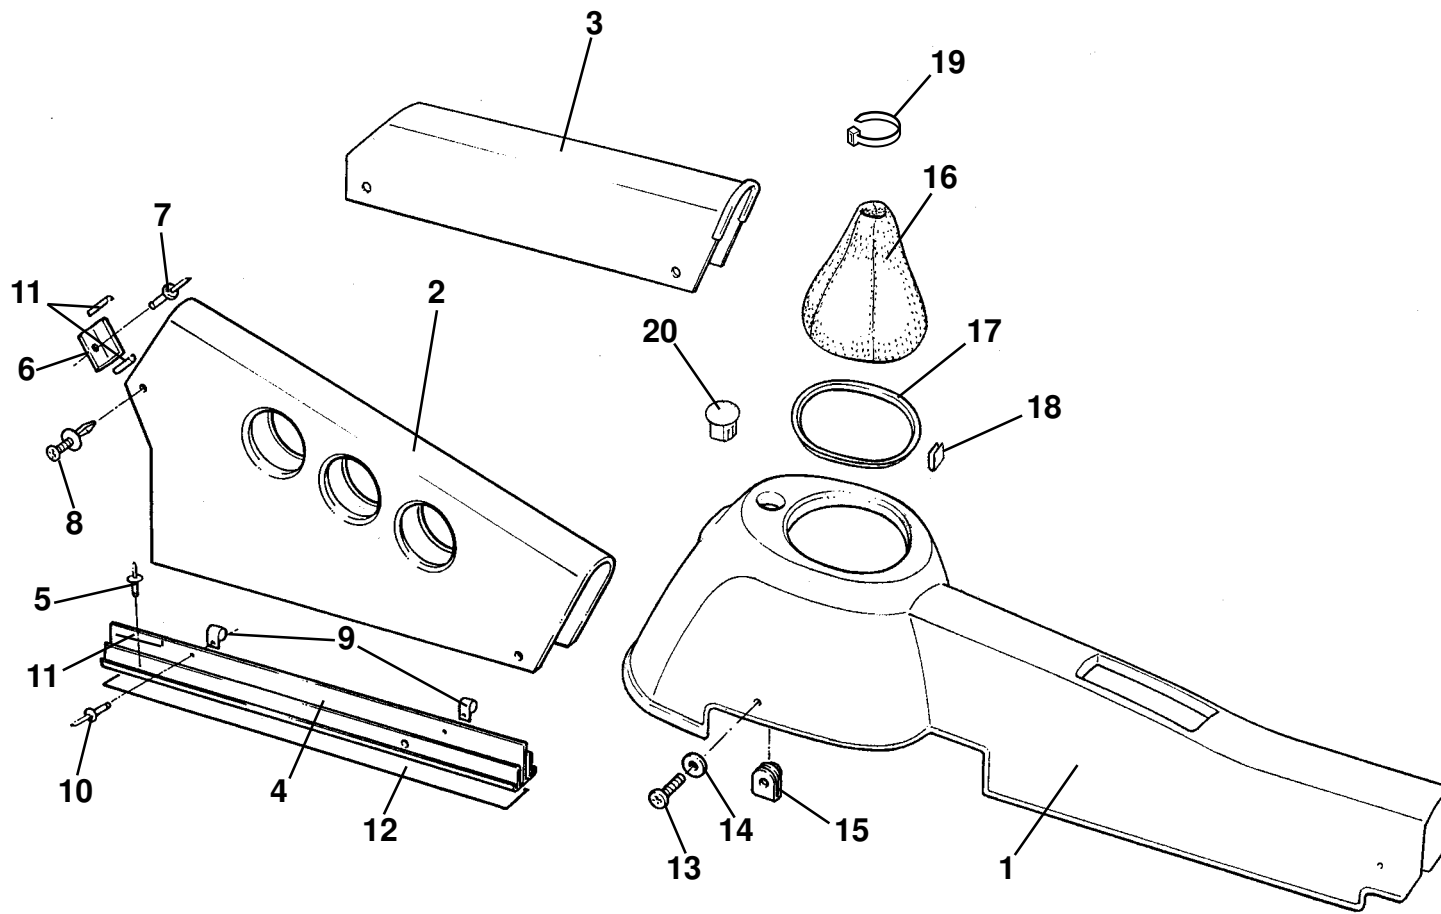

ELEVEN

15.19

Function Code 15.19 Centre Tunnel Trim, Gear Lever Gaiters/Shrouds

<u>Dep</u>	<u>Part Description</u>	<u>Remarks</u>	<u>Option</u>	<u>Part Number</u>	<u>Qty</u>
01	Cover, gear lever/parking brake, RHD			B120U0020F	1
01a	Cover, gear lever/parking brake, LHD			B120U0021F	1
02	Cover, tunnel front, LHD	Alloy, perforated	LHD	A117U0165F	1
03	Cover, tunnel front, parallel, RHD	Alloy	RHD	A116A0147F	1
04	Mounting Bracket, front tunnel to floor			C111A0067F	1
05	Blind Rivet, tunnel mount fix.			A111W6613F	4
06	Mounting Bracket, front tunnel to toeboard			B111A0069F	1
07	Pop Rivet, 3/16" x 9/16", bracket fix.			A082W6243F	1
08	Plastic Fastener, tunnel fix.			A082W6505F	5
09	'P' Clip, harness retention			A082W5457F	2
10	Pop Rivet, 'P' clip fix.			A075W6087Z	2
11	Tape, double sided, tunnel mount to floor			B075U6070V	0.55M
12	Screw, pan hd., torx, cover fix.			A117F6001F	2
13	Washer, flat, M4 x 9, cover fix.			A082W4099F	2
14	Spire Nut, plastic, cover fix.			A117F6000F	2
15	Spire Nut, plastic, cover fix.			A117F6000F	2
16	Gaiter, gearlever			A120V0001K	1
17	Retainer, gearlever gaiter			A120V0002F	1
18	Clip, gaiter to cover			A120W6767F	6
19	Cable Tie, gaiter to gearknob			A075W6038Z	1
20	Insert, hazard switch blanking			A120U0025F	1