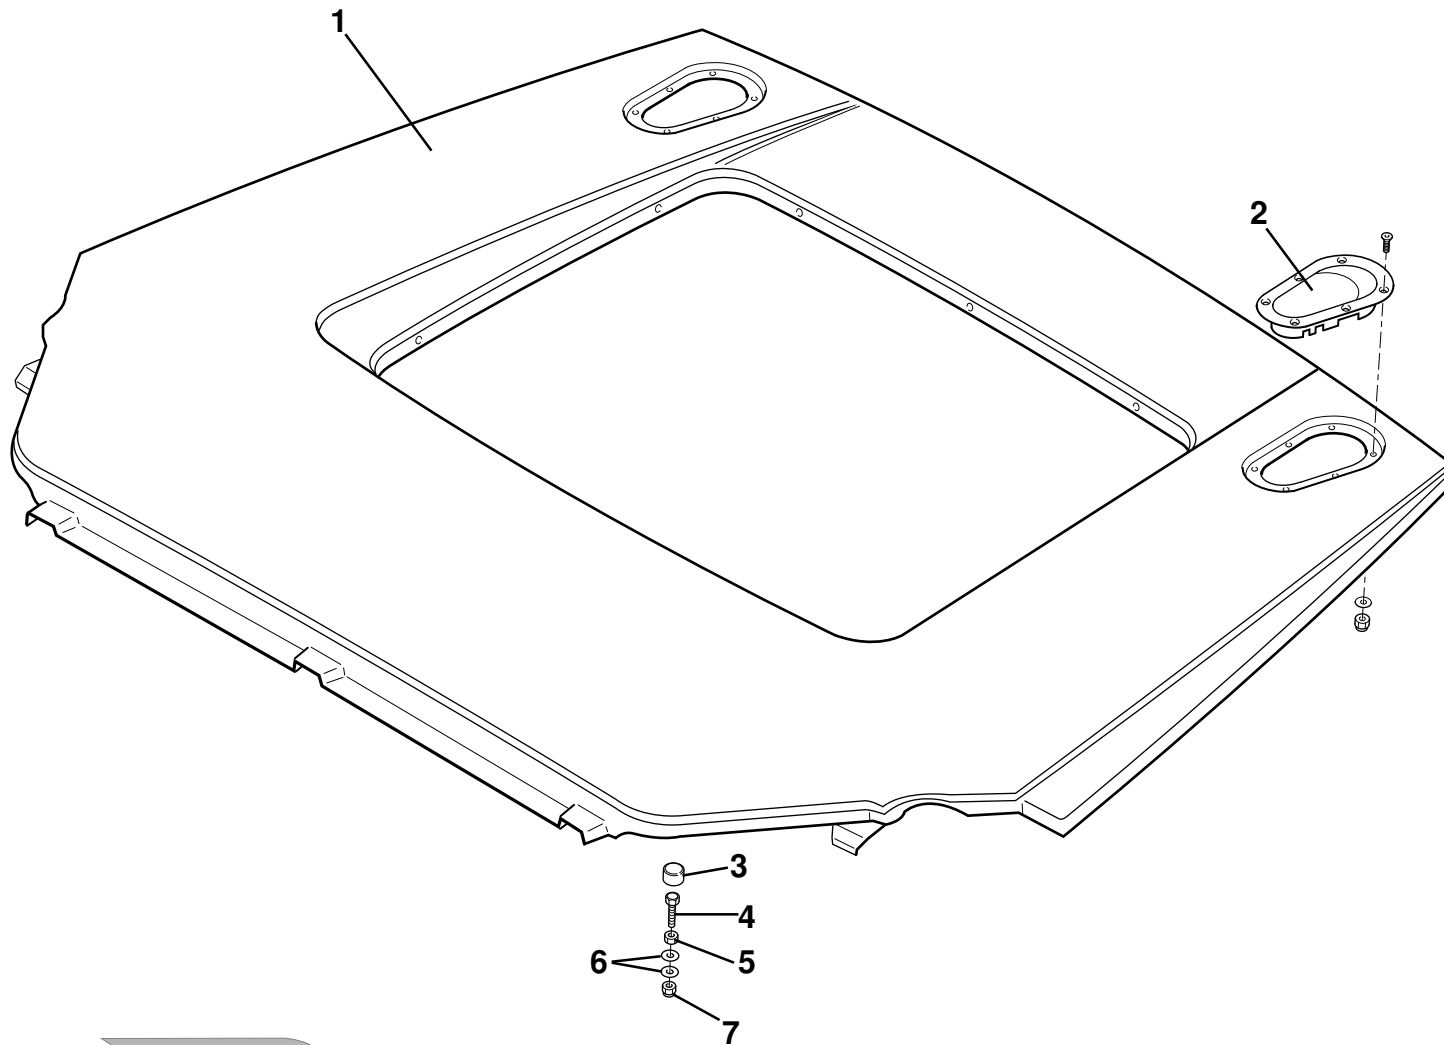

ELEVEN

10.09a

Service Parts List **ELEVEN**

Function Code 10.09a Front Services Access Panels

<u>Dep</u>	<u>Part Description</u>	<u>Remarks</u>	<u>Option</u>	<u>Part Number</u>	<u>Qty</u>
01	Front Access Panel, RH		Primed	A127B0074K	1
01a	Front Access Panel, carbon fibre, RH		Option	ALS3B0184F	1
02	Front Access Panel, LH		Primed	A127B0073K	1
02a	Front Access Panel, carbon fibre, LH		Option	ALS3B0183F	1
03	Screw, M5 x 20, button. skt. hd., panel fix.			A082W7173F	2
04	Escutcheon, screw to panel			B340B0123F	2
05	Washer, retaining, screw to panel			A111J6016F	2
06	Spire Nut, M5			A117W6697F	2