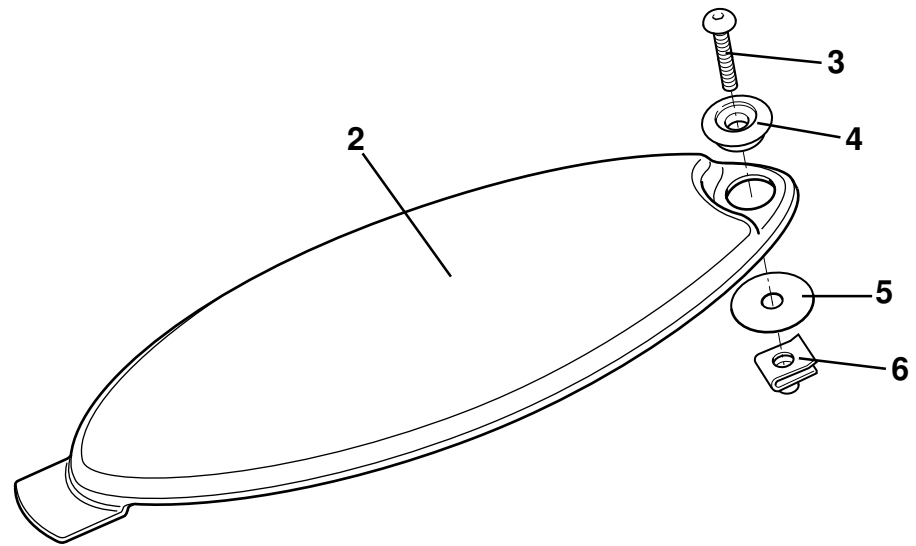

ELEVEN

10.04

Function Code 10.04 Crash Structures

<u>Dep</u>	<u>Part Description</u>	<u>Remarks</u>	<u>Option</u>	<u>Part Number</u>	<u>Qty</u>
01	Crash Structure, front			A127B0107K	1
02	Front Undertray			A127B0022F	1
03	Screw, M6 x 18, csk. skt. hd., undertray fix	Also see 10.23b		A079W7033F	13
04	Washer, flat, M6 x 18 x 1, undertray fix			B082W4018F	6
05	Nyloc Nyloc, M6 undertray fix.			A075W3009Z	6
06	Edging Strip, hose protection			A111U6034V	0.3m
07	Grille, leaf screen	Bonded to crash structure		A117B0466F	2
08	Screw, M6 x 12, flg. hd. black, undertray rear fix.			A111E6007F	3
09	Alloy Plate. LH	Not used with adjustable A/R bar	Standard A/R bar	A111B0531F	1
09a	Alloy Plate, RH	Not used with adjustable A/R bar	Standard A/R bar	A111B0530F	1
10	Pop Rivet, plate fix.	Not used with adjustable A/R bar	Standard A/R bar	A085W6259F	6
11	Washer, flat, 3/16" x 1/2", plate to crash structure	Not used with adjustable A/R bar	Standard A/R bar	A075W4000Z	4