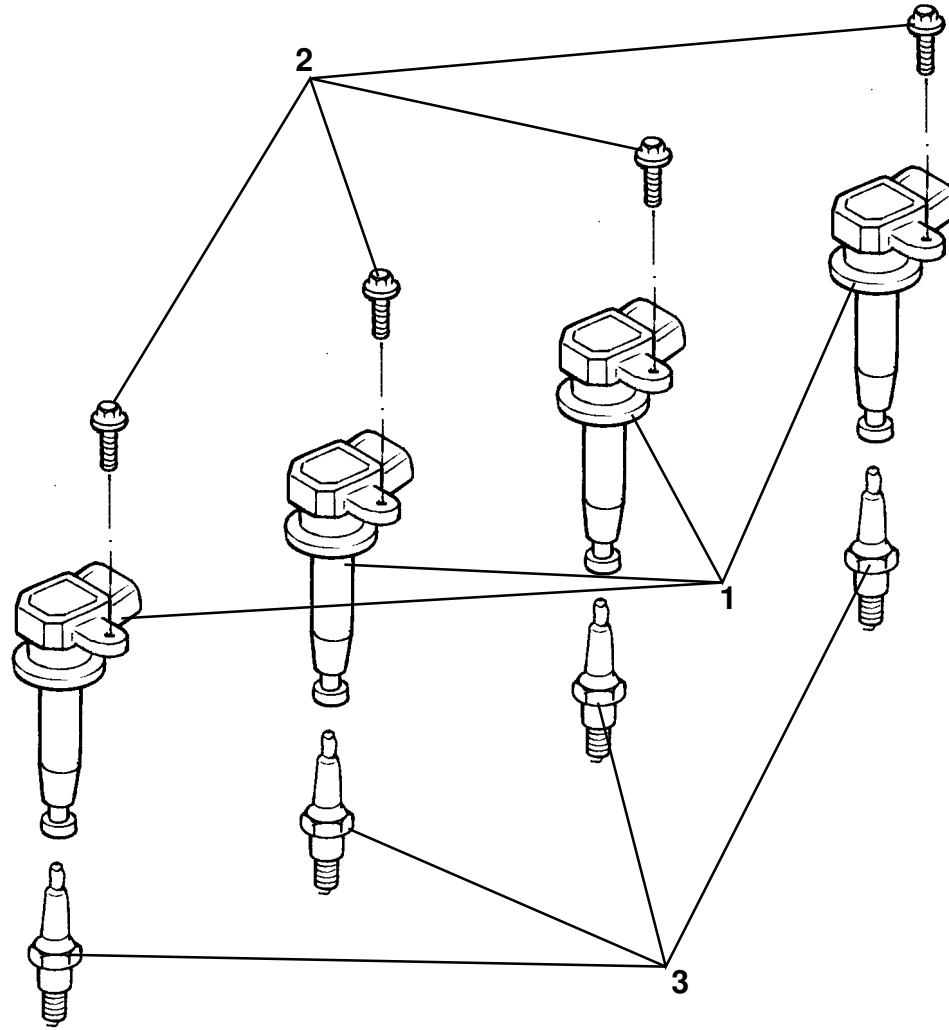

ELEVEN

40.17

Service Parts List **ELEVEN**

Function Code 40.17 Ignition System, Spark plugs & Plug Top Coils

<u>Dep</u>	<u>Part Description</u>	<u>Remarks</u>	<u>Option</u>	<u>Part Number</u>	<u>Qty</u>
01	Plug Top Coil, 2ZZ			A120E6346S	4
02	Screw, flg hd., coil to head, 2ZZ			A120E6350S	4
03	Spark Plug, NGK PFR7G, 2ZZ S/C			A128E6006F	4
03a	Spark Plug, 2ZZ, NA			A120E6352S	4