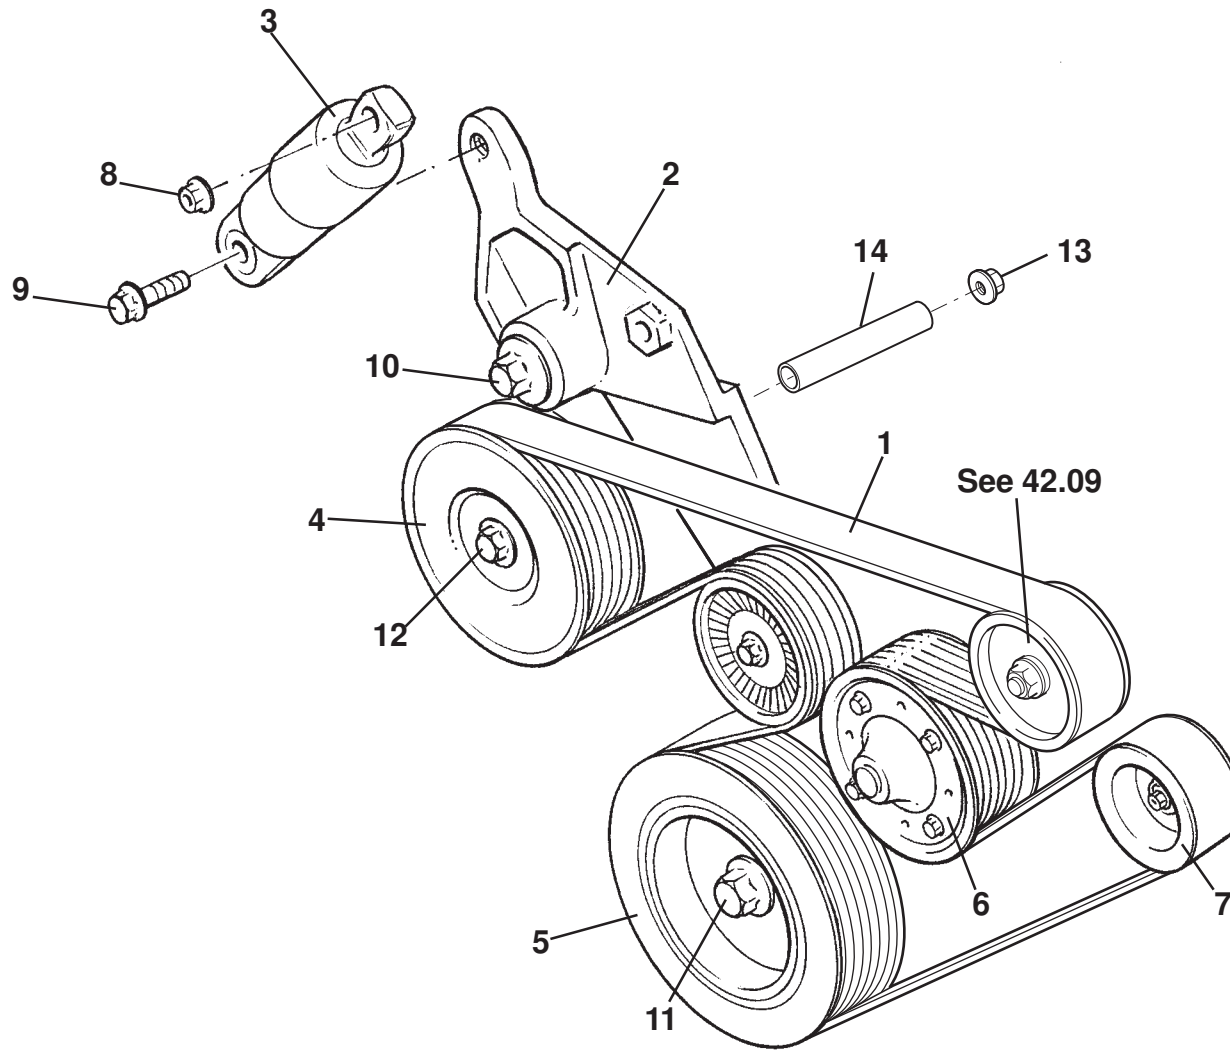

ELEVEN

40.21

Updated 1st August 2014

Service Parts List **ELEVEN**

Function Code 40.21 Exhaust Manifold

<u>Dep</u>	<u>Part Description</u>	<u>Remarks</u>	<u>Option</u>	<u>Part Number</u>	<u>Qty</u>
01	Exhaust Manifold, 2ZZ			A120E6331S	1
02	Stay, exhaust manifold, 2ZZ			A120E6429S	1
03	Stud, stay to engine, 2ZZ			A120E6140S	2
04	Bolt, flg. hd., stay to manifold			A120E6431S	1
05	Nut, flg., stay/manifold to engine, 2ZZ			A120E6336S	4
06	Bolt, flg. hd., manifold to head, 2ZZ			A120E6335S	3
07	Stud, manifold to head, 2ZZ			A120E6120S	2
08	Gasket, exhaust manifold, 2ZZ	Also see 40.02		A120E6343S	1
09	Blanking Plug, unused air injection rail, 2ZZ			A120E0015K	1
10	Bolt, flg. Hd			A120E6337S	1
11	Hose			A120E6334S	1
12	Hose clamp			A120E6428S	1