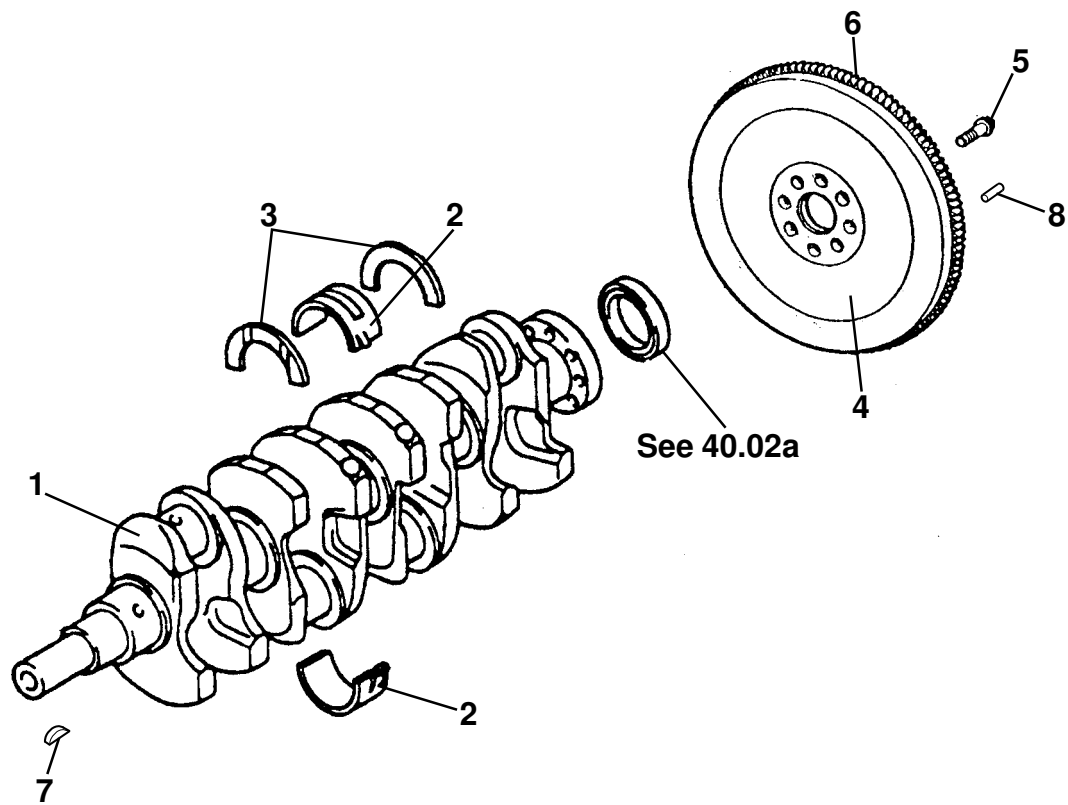

ELEVEN

40.11

Function Code 40.11 Crankshaft, Bearings, Flywheel

<u>Dep</u>	<u>Part Description</u>	<u>Remarks</u>	<u>Option</u>	<u>Part Number</u>	<u>Qty</u>
01	Crankshaft, 2ZZ			A120E6263S	1
02	Main Bearing Set, size 1			A120E6150S	1
02a	Main Bearing Set, size 2			A120E6151S	1
02b	Main Bearing Set, size 3			A120E6152S	1
02c	Main Bearing Set, size 4			A120E6153S	1
02d	Main Bearing Set, size 5			A120E6154S	1
02e	Main Bearing Set, size +0.25			A120E6155S	1
03	Thrust Washer			A120E6156S	2
04	Flywheel, 2ZZ	Excluding dowels, item 8	Standard	A120E6195S	1
04a	Flywheel, lightweight	Excluding dowels, item 8	Optional	ALS3E6018F	1
05	Bolt, flywheel to crankshaft			A120E6197S	8
06	Starter Gear Ring, 2ZZ			A120E6273S	1
07	Key, crankshaft			A120E6469S	1
08	Dowel, clutch cover to flywheel			A120E6196S	2