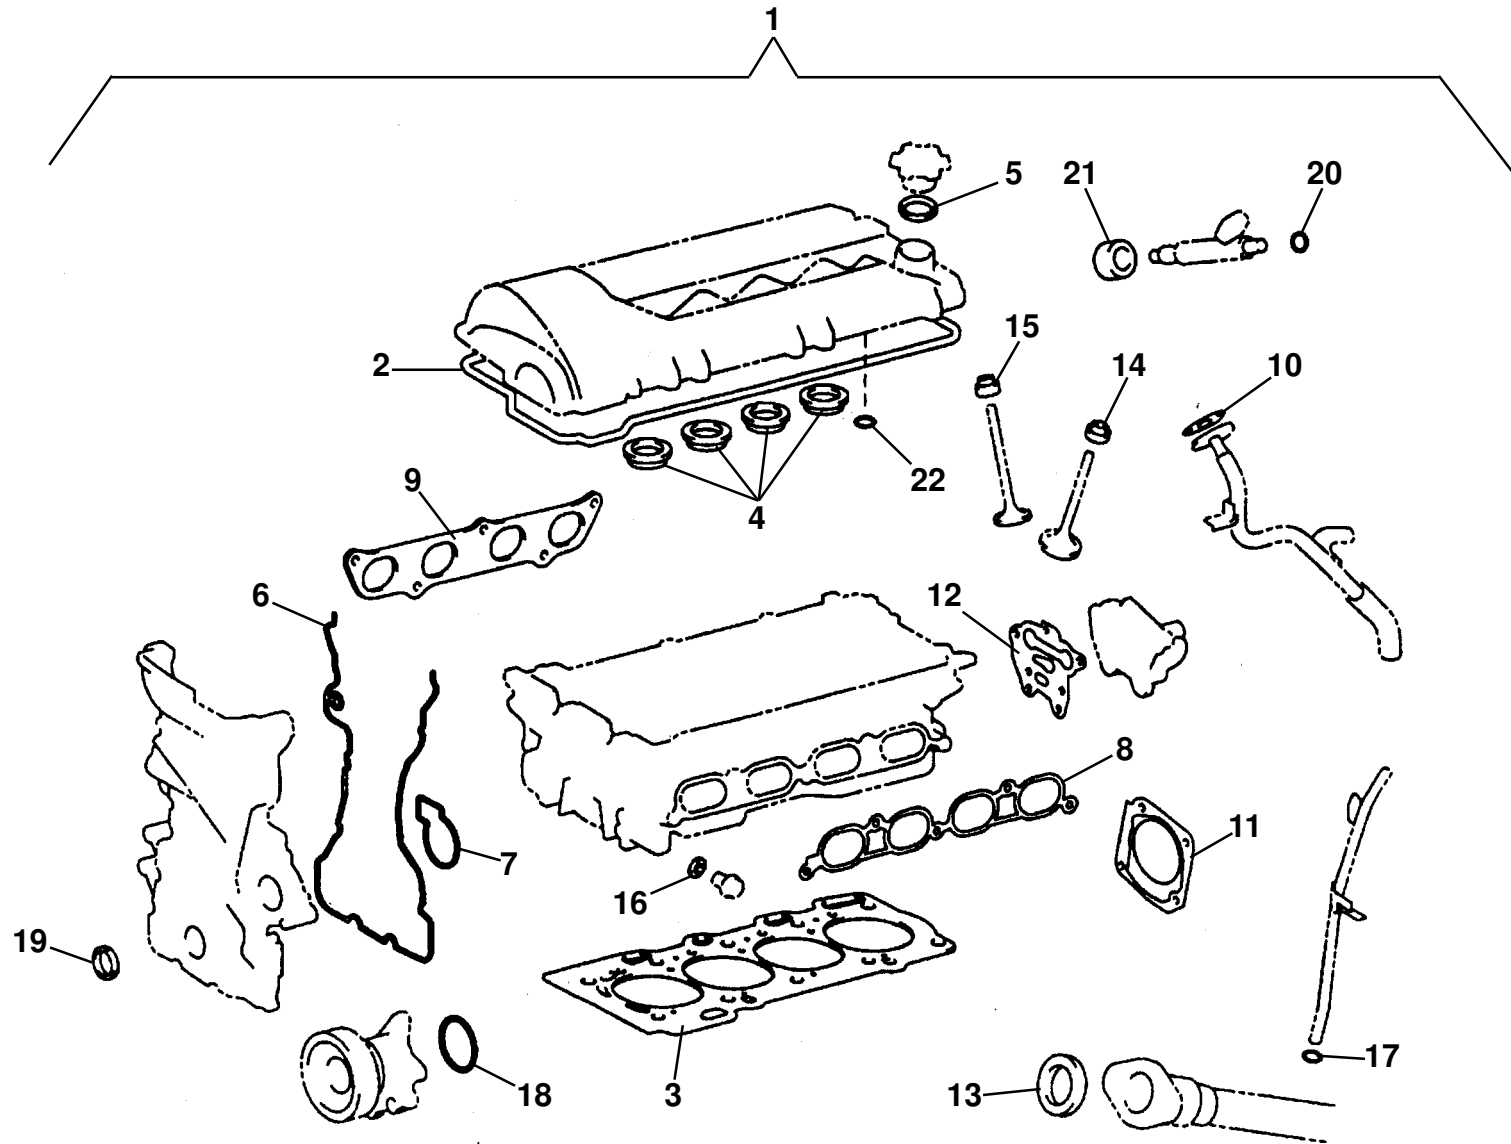

ELEVEN

40.02

Service Parts List

ELEVEN

Function Code 40.02 Gaskets & Sealants, Top Overhaul Set

<u>Dep</u>	<u>Part Description</u>	<u>Remarks</u>	<u>Option</u>	<u>Part Number</u>	<u>Qty</u>
01	Gasket Kit, cylinder head, 2ZZ	Included in item 1 engine overhaul kit, 40.02a		A120E6108S	1
02	Gasket, cam cover, 2ZZ	Also see 40.07		A120E6119S	1
03	Gasket, cylinder head, 2ZZ			A120E6123S	1
04	Gasket, spark plug tube, 2ZZ			A120E6125S	4
05	Gasket, oil filler cap, 2ZZ	Also see 40.07		A120E6130S	1
06	Gasket, timing chain cover, large, 2ZZ	Also see 40.08a		A120E6133S	1
07	Gasket, timing chain cover, small, 2ZZ	Also see 40.08a		A120E6134S	1
08	Gasket, inlet manifold, 2ZZ	Also see 42.07		A120E6342S	1
09	Gasket, exhaust manifold, 2ZZ	Also see 40.21		A120E6343S	1
10	Gasket, vent tube to cam cover, 2ZZ	Also see 40.07		A120E6167S	1
11	Gasket, throttle body, 2ZZ	Also see 42.04		A120E6354S	1
12	Gasket, oil control valve housing, 2ZZ	Also see 40.05		A120E6284S	1
13	Gasket, downpipe to manifold, 2ZZ	Also see 45.01		A120E6407S	1
14	Valve Stem Oil Seal, inlet, black, 2ZZ	Also see 40.05		A120E6219S	8
15	Valve Stem Oil Seal, exhaust, green, 2ZZ	Also see 40.05		A120E6220S	8
16	Gasket, oil filter plug to head	Also see 40.05		A120E6289S	1
17	'O' ring, tube to block	Also see 40.15		A120E6281S	1
18	Seal, 'O' ring, pump to block, 2ZZ	Also see 40.13		A120E6300S	1

ELEVEN

Function Code: 40.02, Page: 1

Updated 3rd November 2014