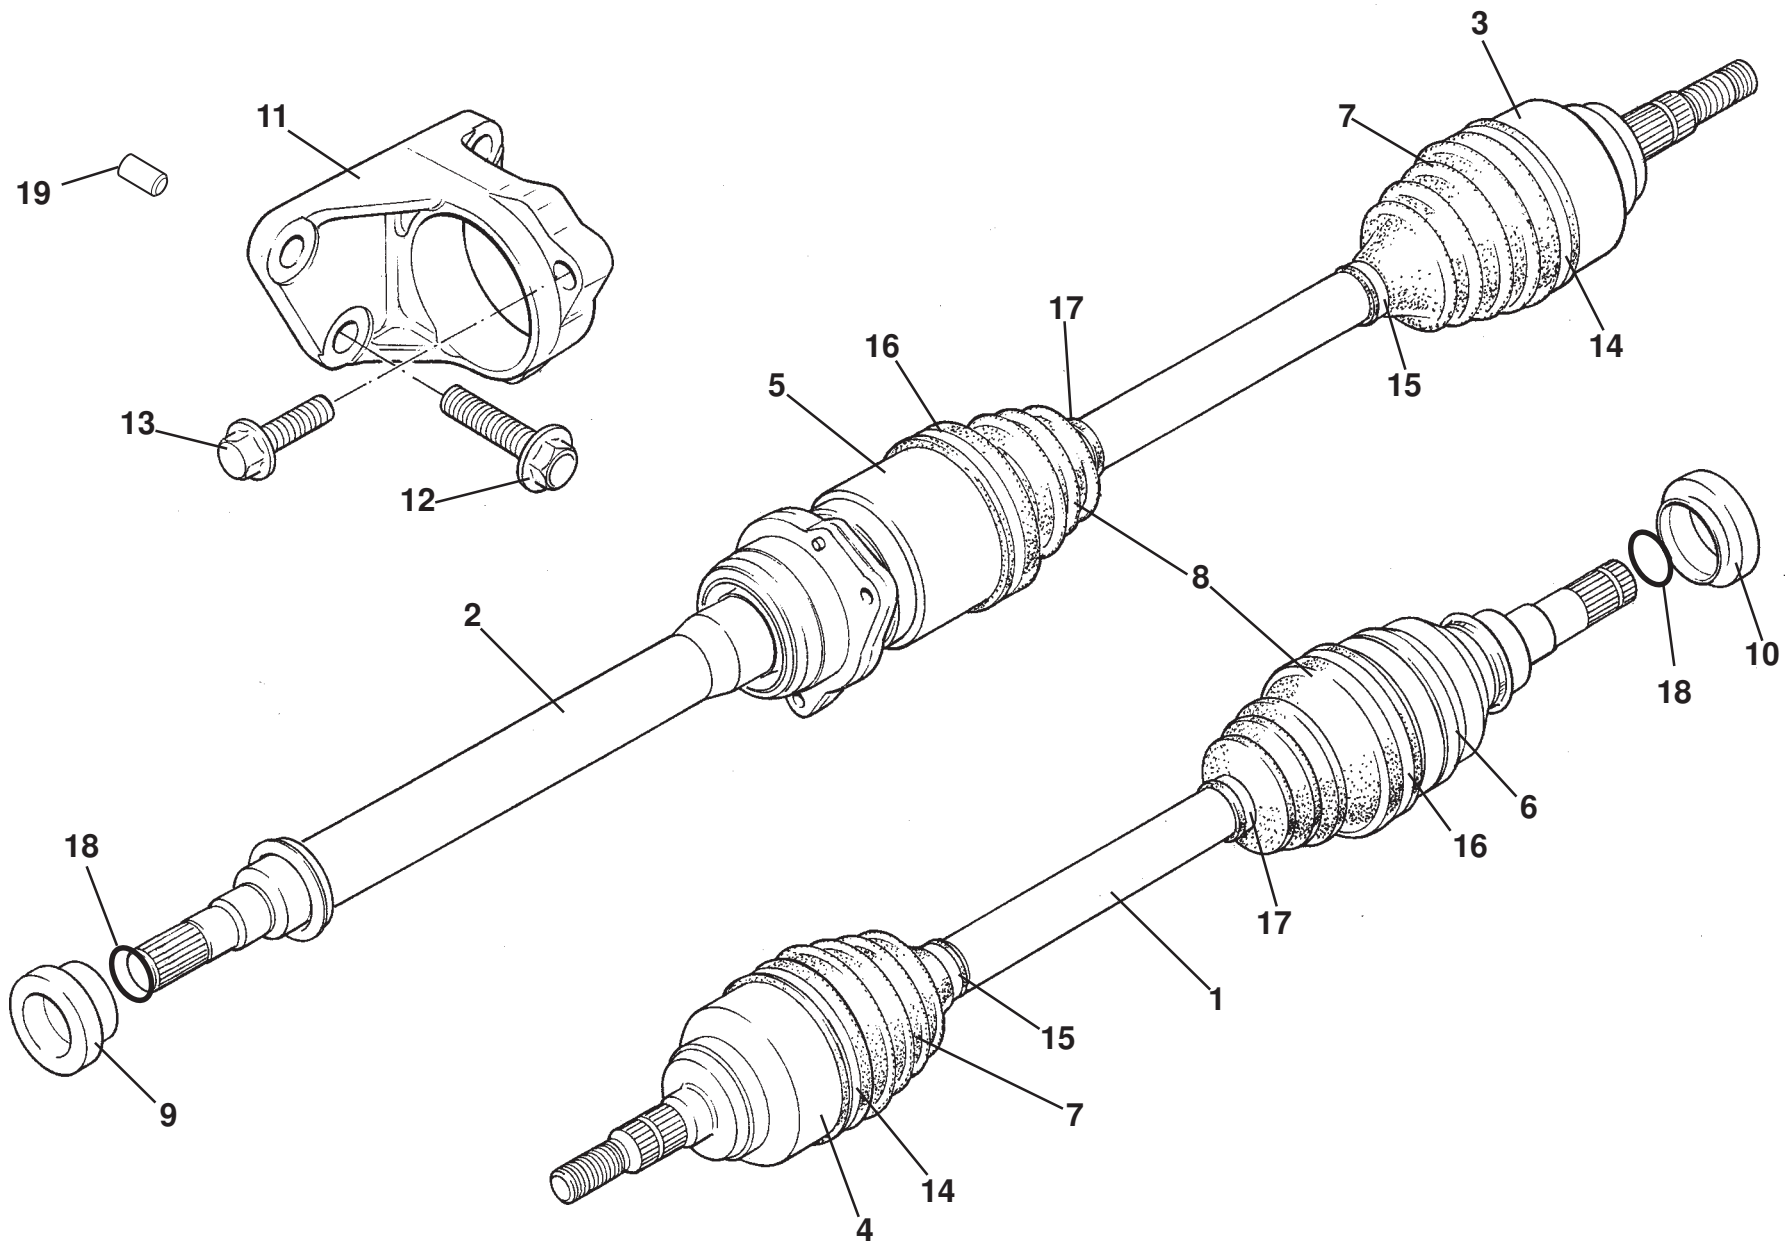

ELEVEN

47.15

Updated 16th January 2013

Service Parts List

ELEVEN

Function Code 47.15 Driveshafts & Seals

<u>Dep</u>	<u>Part Description</u>	<u>Remarks</u>	<u>Option</u>	<u>Part Number</u>	<u>Qty</u>
01	Drive Shaft Assembly, LH			A120D0019F	1
02	Drive Shaft Assembly, RH			A120D0018F	1
03	CV Joint & Shaft Assy., outboard, RH			A120D0017S	1
04	CV Joint & Shaft Assy., outboard, LH			A120D0020S	1
05	CV Joint Assy., inboard, RH			A120D0021S	1
06	CV Joint Assy., inboard, LH			A120D0022S	1
07	Gaiter Kit, outboard CV joint			A120D6002S	2
08	Gaiter Kit, inboard CV joint			A120D6003S	2
09	Oil Seal, output, RH			A120F6024S	1
10	Oil Seal, output, LH			A120F6035S	1
11	Bracket, driveshaft bearing			A120E6410S	1
12	Bolt, M10 x 32, flg. hd., bracket to engine			A120E6412S	3
13	Bolt, flg. hd., shaft assy. to bracket			A120E6411S	2
14	Clip, outboard gaiter, large			A120D6004S	2
15	Clip, outboard gaiter, small			A120D6005S	2
16	Clip, inboard gaiter, large			A120D6006S	2
17	Clip, inboard gaiter, small			A120D6007S	2
18	Circlip, shaft to transmission			A120F6264S	1

ELEVEN

Function Code: 47.15, Page: 1

Updated 16th January 2013