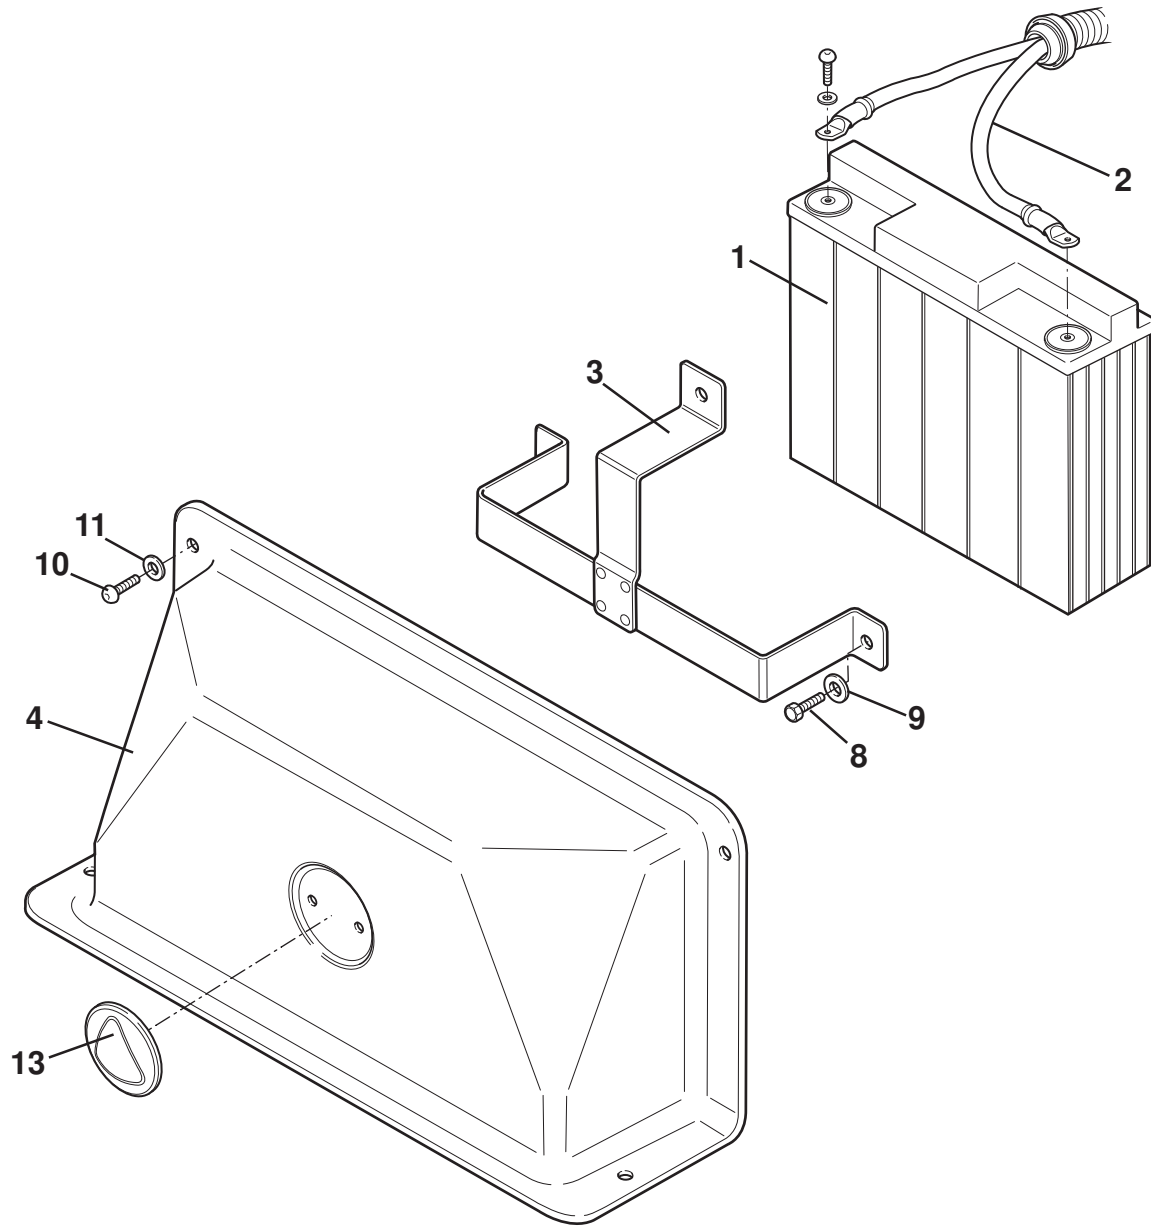

ELEVEN

17.31

Updated 3rd November 2014

Service Parts List **ELEVEN**

Function Code 17.31 Battery, Clamps, & Cables

<u>Dep</u>	<u>Part Description</u>	<u>Remarks</u>	<u>Option</u>	<u>Part Number</u>	<u>Qty</u>
01	Battery, Odyssey PS680			A127M6004F	1
02	Harness, battery			A127M0002F	1
03	Bracket, battery retention			A127M0022F	1
04	Cover, battery			A127B0019K	1
05	Switch, battery master			A127M6001F	1
06	Binding Post Assembly			A340M6007F	1
07	Plate, master switch to body			A127B0114F	1
08	Screw, M6 x 16, hex. hd., bracket fixing			A075W1028Z	3
09	Washer, flat, M6 x 12.1 x 1.4, bracket fixing			A075W4013Z	3
10	Screw, M6 x 16, button hd. S/S, cover fixing			A127W2230F	4
11	Washer, flat, M6 x 25 x 1.5, S/S, cover fixing			B075W4017Z	2
12	Screw, M5 x 35, button hd. S/S, plate fixing			A127W7225F	2
13	Badge, lotus logo, battery cover			A117U0170F	1
14	Knob, knurled, isolator switch		SVA option	A127M6006F	1
15	Washer Shakeproof M8			A075W4048Z	2
16	Nut M8			A075W3021Z	2
17	Nyloc M5, battery post			A075W3008Z	1
18	Washer Flat 3/16 x 1/2 x16, battery post			A075W4000Z	1