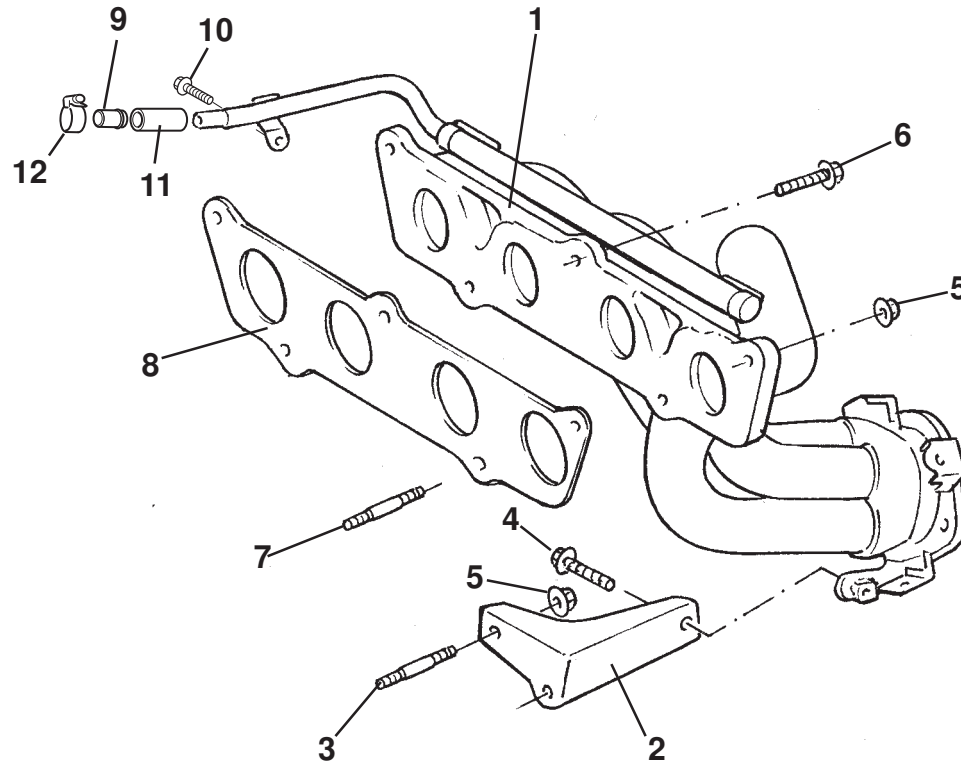

ELEVEN

40.21

Updated 1st August 2014

Service Parts List **ELEVEN**

Function Code 40.21 Exhaust Manifold

<u>Dep</u>	<u>Part Description</u>	<u>Remarks</u>	<u>Option</u>	<u>Part Number</u>	<u>Qty</u>
01	Exhaust Manifold, 2ZZ			A120E6331S	1
02	Stay, exhaust manifold, 2ZZ			A120E6429S	1
03	Stud, stay to engine, 2ZZ			A120E6140S	2
04	Bolt, flg. hd., stay to manifold			A120E6431S	1
05	Nut, flg., stay/manifold to engine, 2ZZ			A120E6336S	4
06	Bolt, flg. hd., manifold to head, 2ZZ			A120E6335S	3
07	Stud, manifold to head, 2ZZ			A120E6120S	2
08	Gasket, exhaust manifold, 2ZZ	Also see 40.02		A120E6343S	1
09	Blanking Plug, unused air injection rail, 2ZZ			A120E0015K	1
10	Bolt, flg. Hd			A120E6337S	1
11	Hose			A120E6334S	1
12	Hose clamp			A120E6428S	1