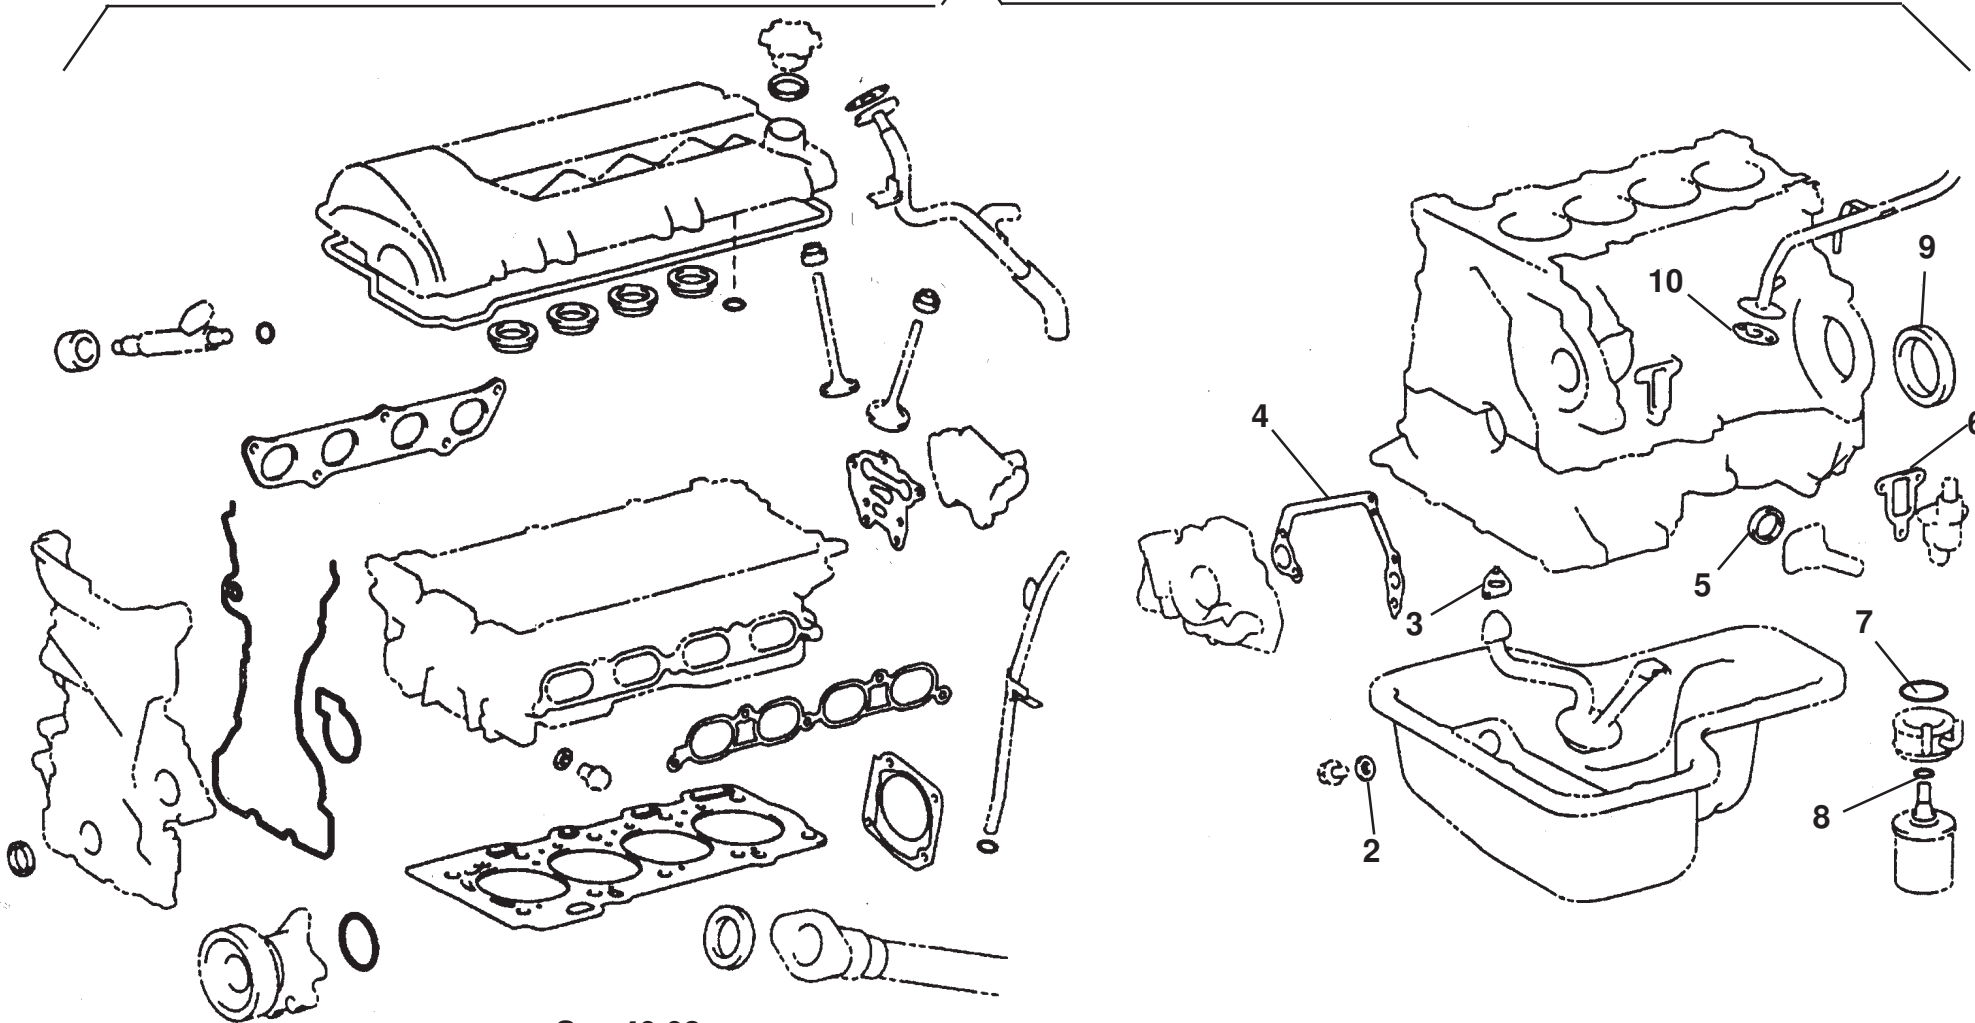

1

See 40.02

ELEVEN

40.02a

Updated 3rd November 2014

Service Parts List

ELEVEN

Function Code 40.02a Gaskets & Sealants, Bottom Overhaul Set

<u>Dep</u>	<u>Part Description</u>	<u>Remarks</u>	<u>Option</u>	<u>Part Number</u>	<u>Qty</u>
01	Gasket Kit, engine overhaul, 2ZZ	Includes item 1, 40.02		A120E6107S	1
02	Gasket, sump plug sealing	Also see 40.03		A120E6461S	1
03	Gasket, oil strainer to panel, 2ZZ	Also see 40.01		A120E6275S	1
04	Gasket, oil pump, 2ZZ	Also see 40.15		A120E6271S	1
05	Gasket, inlet housing	Also see 40.13		A120E6314S	1
06	Gasket, oil separator	Also see 40.07		A120E6171S	1
07	'O' Ring, exchanger to block	Also see 46.03		A120E6458S	1
08	'O' Ring, filter to block, 2ZZ	Includes union, see 46.03		A120E6292S	1
09	Oil Seal, crankshaft rear, 2ZZ			A120E6138S	1
10	Gasket, coolant bypass pipe to block, 2ZZ			A120E6304S	1

ELEVEN

Function Code: 40.02a, Page: 1

Updated 3rd November 2014