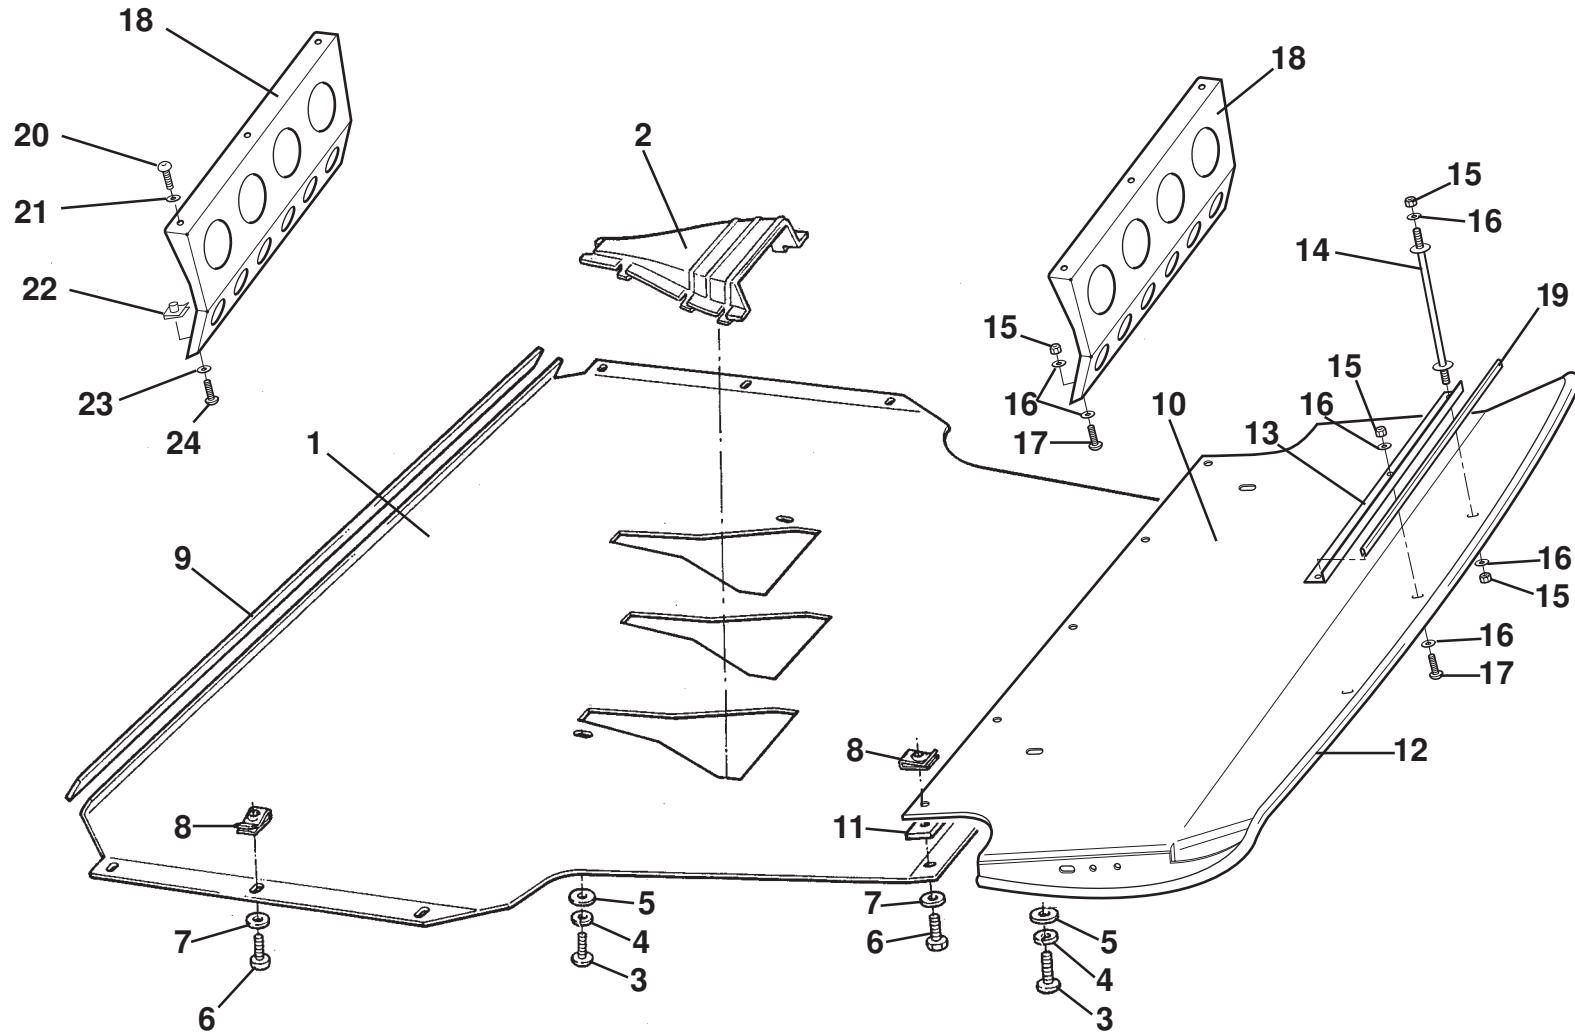

ELEVEN

10.25

Updated 2nd July 2010

Service Parts List **ELEVEN**

Function Code 10.25 Undertray & Diffuser

<u>Dep</u>	<u>Part Description</u>	<u>Remarks</u>	<u>Option</u>	<u>Part Number</u>	<u>Qty</u>
01	Undertray	Without NACA ducts		A120A0078F	1
02	NACA Duct, clip in type			A116A0143F	3
03	Screw, M8 x 25, hex. hd.			A111W1156F	4
04	Washer, spring, M8			A075W4036Z	4
05	Spacer, screw to diffuser			A120A0121F	2
06	Screw, M5 x 16, hex. hd.			A111W1163F	11
07	Washer, flat, M5 x 25 x 1.4			A082W4098F	11
08	Spire Nut, M5			B100W6372F	11
09	Foam Strip, self adhesive, 10mm x 6mm			A100B0431V	As req.
10	Diffuser, single element, black anodised			A127A0033J	1
11	Foam Strip, self adhesive, 19mm x 3mm			A082U6067F	As req.
12	Edging Strip, diffuser, black			A127A0034K	1
13	Brace, diffuser support	If fitted		A127A0031F	1
14	Rod, diffuser tension	If fitted		A127A0027F	2
15	Nyloc Nut, M5, rod/brace fixing			A075W3008Z	5
16	Washer, flat, M5 x 10 x 0.8, rod/brace fixing			A111W4168F	6
17	Screw, M5 x 12, flg. button hd., brace fixing	3 off for plate item 18		A111W7183F	1
18	Support Plate/License Plate Mount	If fitted		A127B0124F	1

ELEVEN

Function Code: 10.25, Page: 1

Updated 1st December 2014