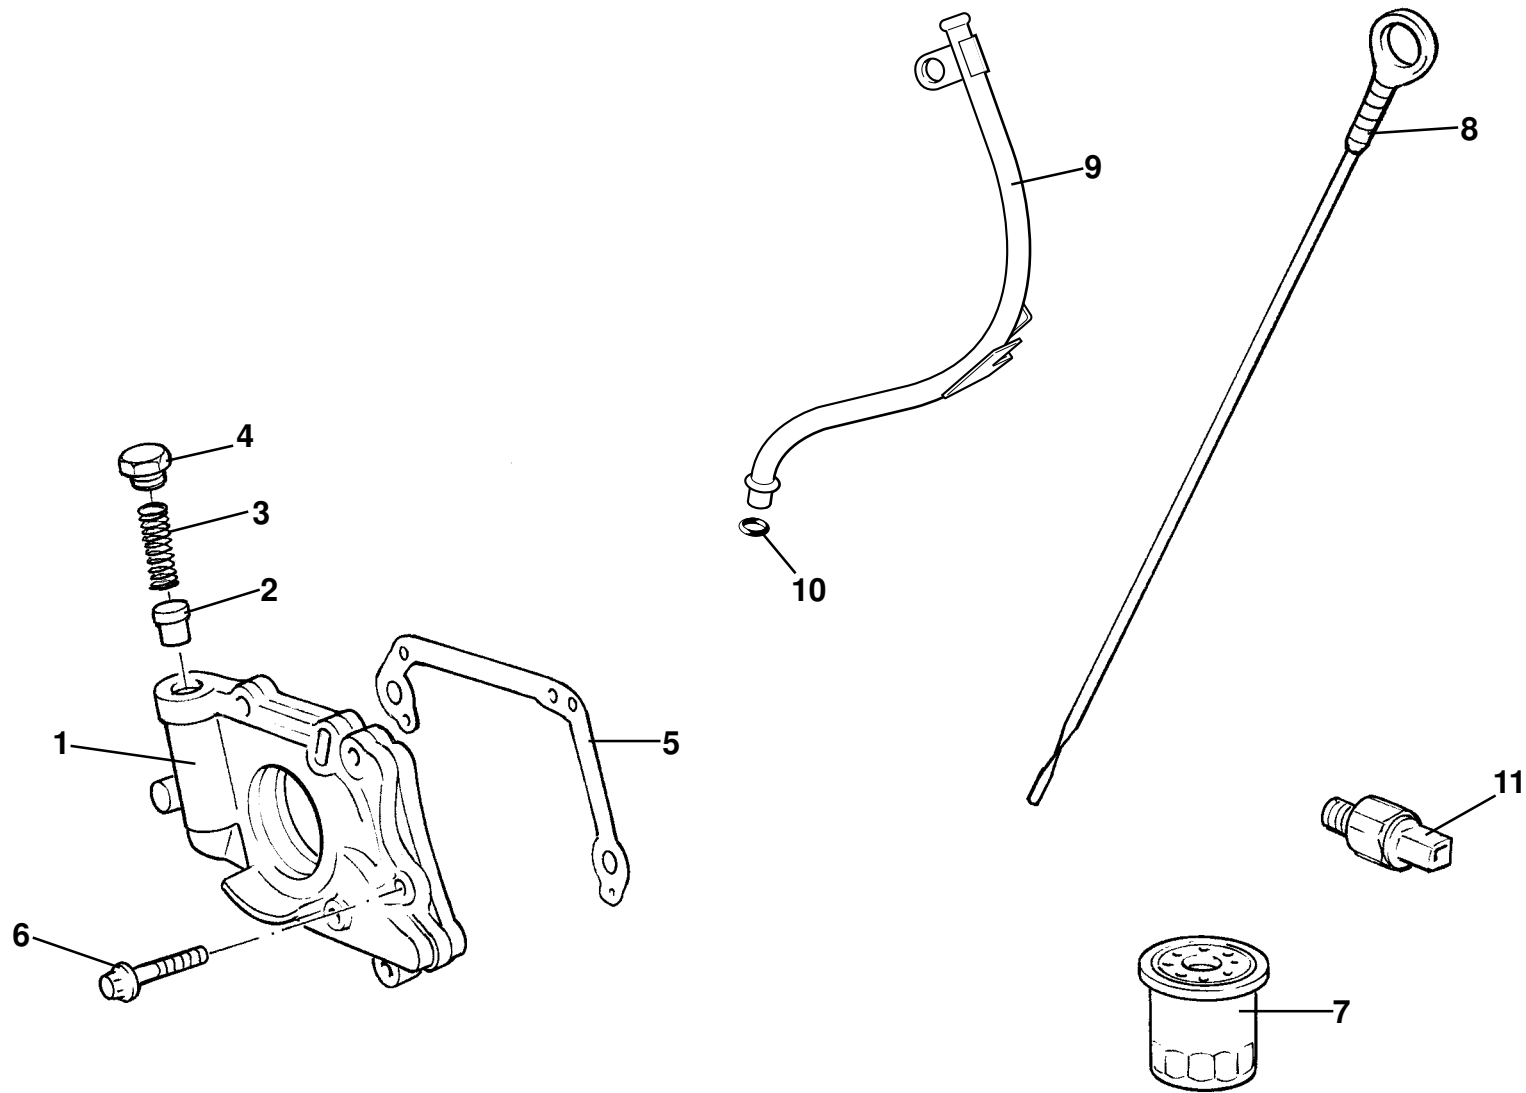

ELEVEN

40.15

Function Code 40.15 Lubrication System

<u>Dep</u>	<u>Part Description</u>	<u>Remarks</u>	<u>Option</u>	<u>Part Number</u>	<u>Qty</u>
01	Oil Pump Assembly, 2ZZ			A120E6270S	1
02	Relief Valve, oil pump, 2ZZ			A120E6432S	1
03	Spring, oil pump relief valve, 2ZZ			A120E6433S	1
04	Plug, oil pump relief valve, 2ZZ			A120E6434S	1
05	Gasket, oil pump, 2ZZ			A120E6271S	1
06	Bolt, flange, oil pump to block, 2ZZ			A120E6466S	6
07	Oil Filter, 2ZZ			A120E6277S	1
08	Dipstick, 2ZZ			A120E6279S	1
09	Guide Tube, dipstick, 2ZZ S/C			A128E0014F	1
10	'O' Ring, tube to block			A120E6281S	1
11	Sensor, oil pressure			A120E6374S	1