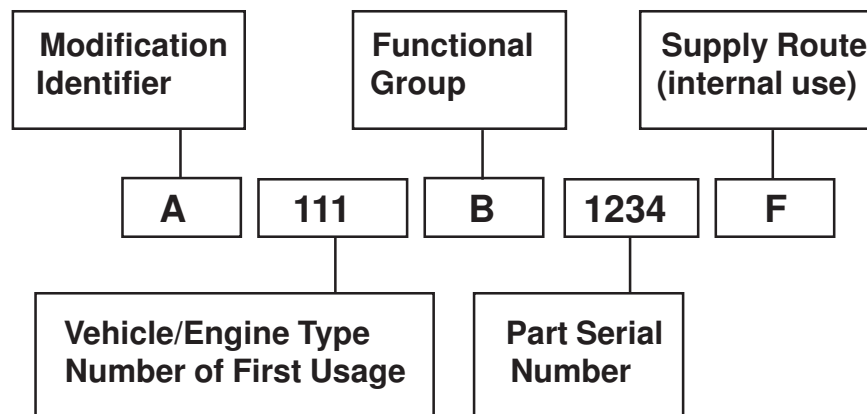

FOREWORD

This publication has been designed for use by Lotus Dealers, and may be updated periodically by the issuing of update packages to the dealer network. Lotus policy is one of continuous product improvement and the right is reserved to alter specifications at any time without prior notice.

Whilst every care has been taken to ensure correctness of information, it is impossible to guarantee complete freedom from omissions and errors, or to accept liability arising from such errors or omissions, but nothing herein contained shall affect your statutory rights.

USE OF THE PARTS LIST

This parts list covers the 2-Eleven range, 2007 model year onwards. The manual is arranged in function groups, as defined by the Contents page, and may sometimes use several versions of the same function group to accommodate model variations - take care to establish the full vehicle specification in order to properly identify the applicable parts list section.

PART NUMBERS

Part numbers used in this publication are in the format as follows:

Modification Identifier: This letter identifies a version or modification of the part. Part numbers with different prefix letters may or may not be interchangeable - refer to the remarks and option columns.

Vehicle/Engine Type Number: The type number indicates either the model or engine type on which the part was first used.

026, 036, 045, 500....Elan	079....Esprit S1/S2/S2.2	089....Excel	120....Elise111R	127....2-Eleven	907....4 cyl. 2.0 NA
050....Elan+2	082....Esprit Turbo	100....Elan 1990	121....Elise USA	128....Exige S (euro)	910....4 cyl. 2.2 turbo
046, 054, 065, 074....Europa	083....Elite S2	111....Elise	122....Exige 2	129....Exige S (fed)	912....4 cyl. 2.2 NA
075....Elite S1	084....Eclat S2	340....340R	123....Exige USA	131....Elise S (1ZZ)	920....4 cyl. 2.0 turbo
076....Eclat S1	085....Esprit S3		124....Europa 2006		918....V8 3.5 turbo

Functional Group: A single letter indicating the functional area of the parts first use

A = Chassis

E = Engine

J = Brakes

P = Heater & AC

U = Hard Trim

B = Body

F = Transmission

K = Cooling

Q = Clutch

V = Soft Trim

C = Front Suspension

G = Wheels & Tyres

L = Fuel System

R = Final Drive

W = Standard Fixings

D = Rear Suspension

H = Steering

M = Electrics

S = Exhaust