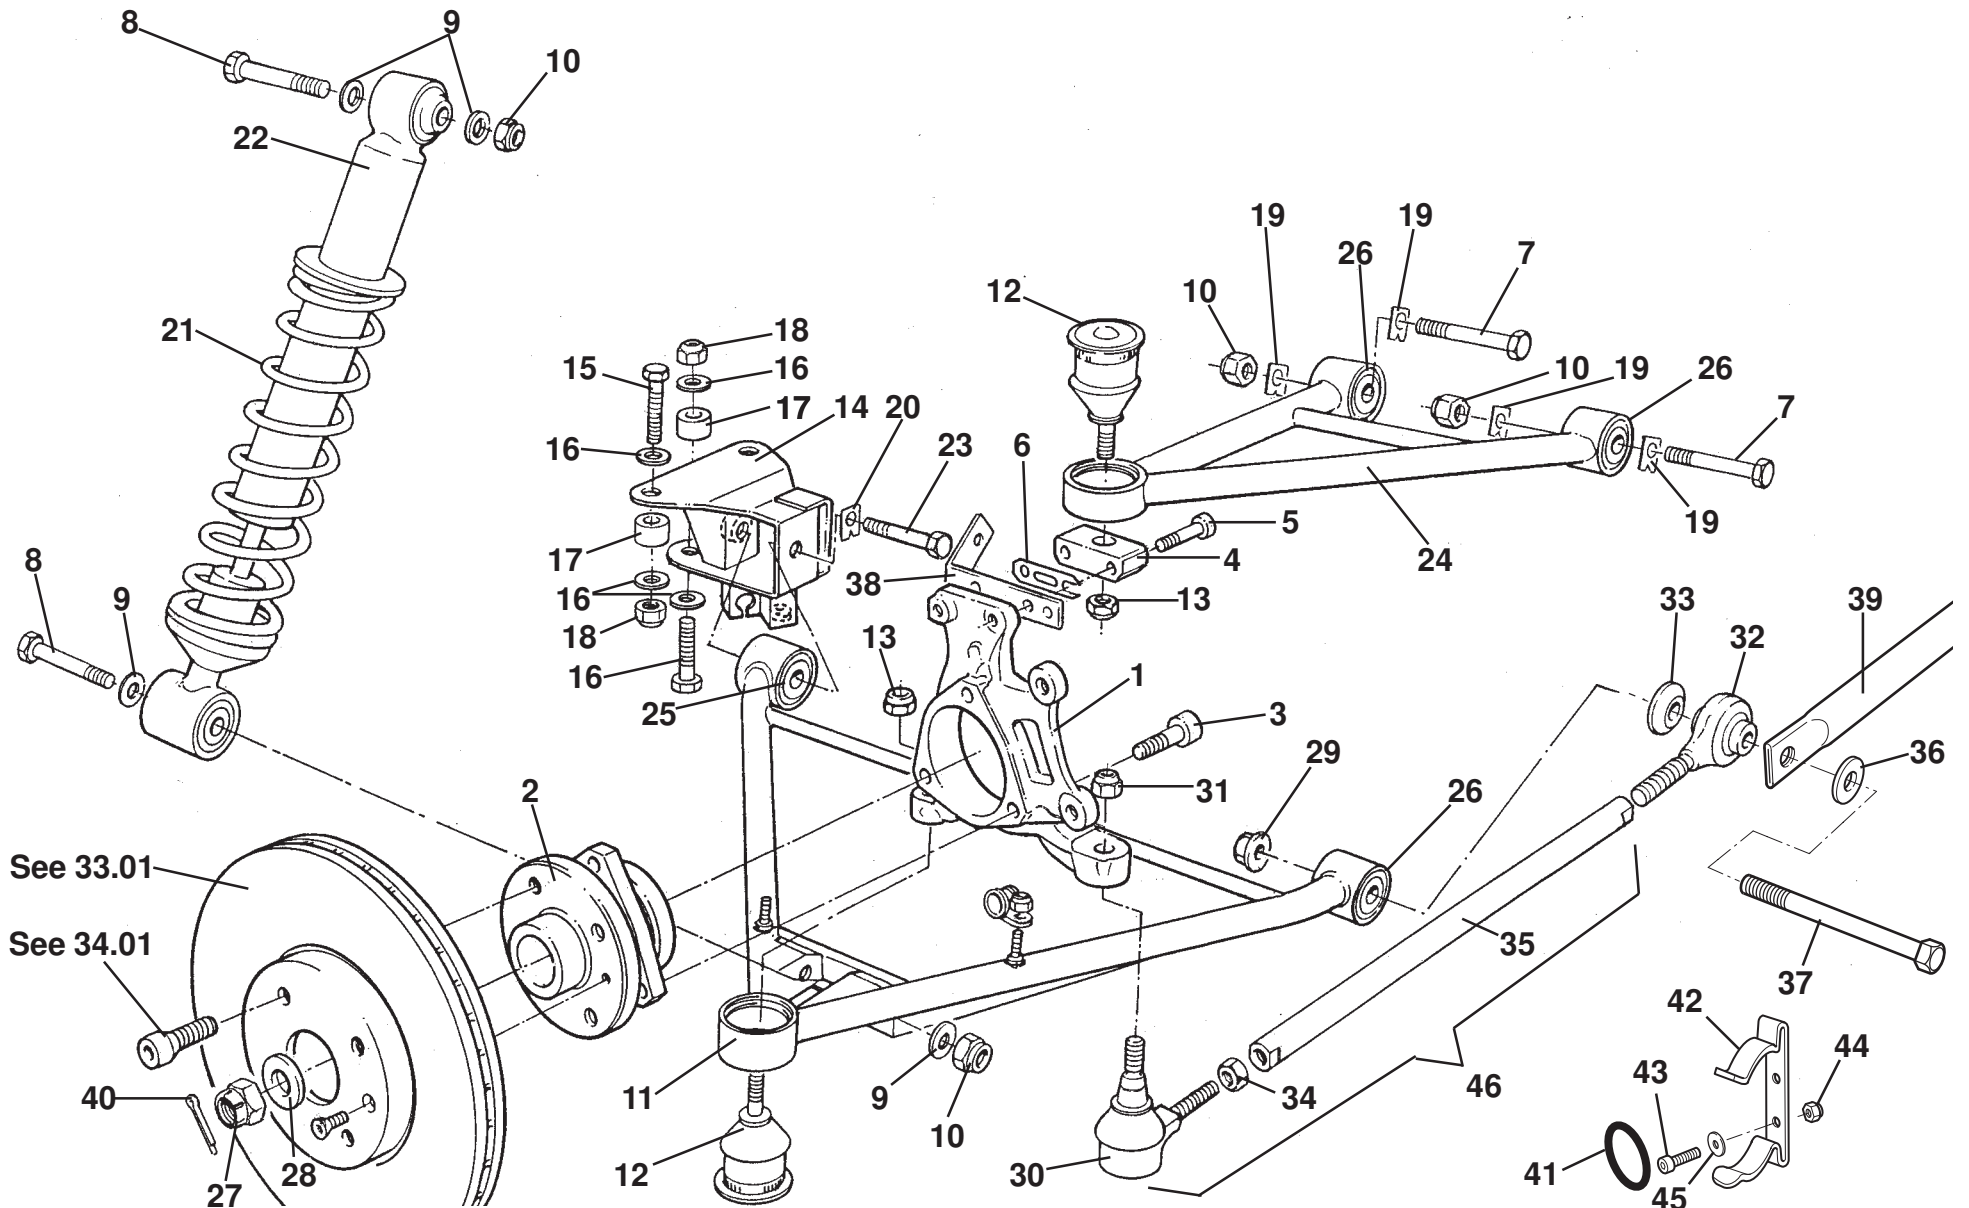

Ohlins Dampers

ELEVEN

31.03

Updated 5th January 2015

Service Parts List **ELEVEN**

Function Code 31.03 Rear Suspension, Incl. Hubs

<u>Dep</u>	<u>Part Description</u>	<u>Remarks</u>	<u>Option</u>	<u>Part Number</u>	<u>Qty</u>
01	Hub Carrier, LH			A116D0097F	1
01a	Hub Carrier, RH			A116D0096F	1
02	Hub/Bearing Assembly, with wheel speed sensor			A117D6005F	2
03	Screw, M12 x 40, hex. hd., hub assy. to hub carrier			A116W1170F	6
04	Ball Joint Carrier			B117D0067F	2
05	Bolt, M10 x 50, 10.9G, cap hd., carrier to hub carrier			A117W7212F	4
06	Shim, camber adjustment			D111D0052F	As req.
07	Pivot Bolt, M10 x 55, hex. hd., upper wishbone F & R			A079W2057F	4
08	Washer, flat, M10 x 20.5			A075W4024Z	22
09	Lower Wishbone Assembly, LH	Includes balljoint & bushes		C116D0081J	1
09a	Lower Wishbone Assembly, RH	Includes balljoint & bushes		C116D0080J	1
10	Bolt, M10 x 55, hex. hd., spring/damper fixing			A079W2057F	4
11	Nyloc Nut, M10, 8.8 grade			A100W3112F	12
12	Ball Joint			B111C6012F	4
13	Nyloc Nut, M12 x 1.5, balljoint			A100C6019F	4
14	Bracket, lower wishbone to chassis, LH			C120D0023F	1
14a	Bracket, lower wishbone to chassis, RH			C120D0024F	1
15	Bolt, M8, bracket to chassis			A111W1156F	4