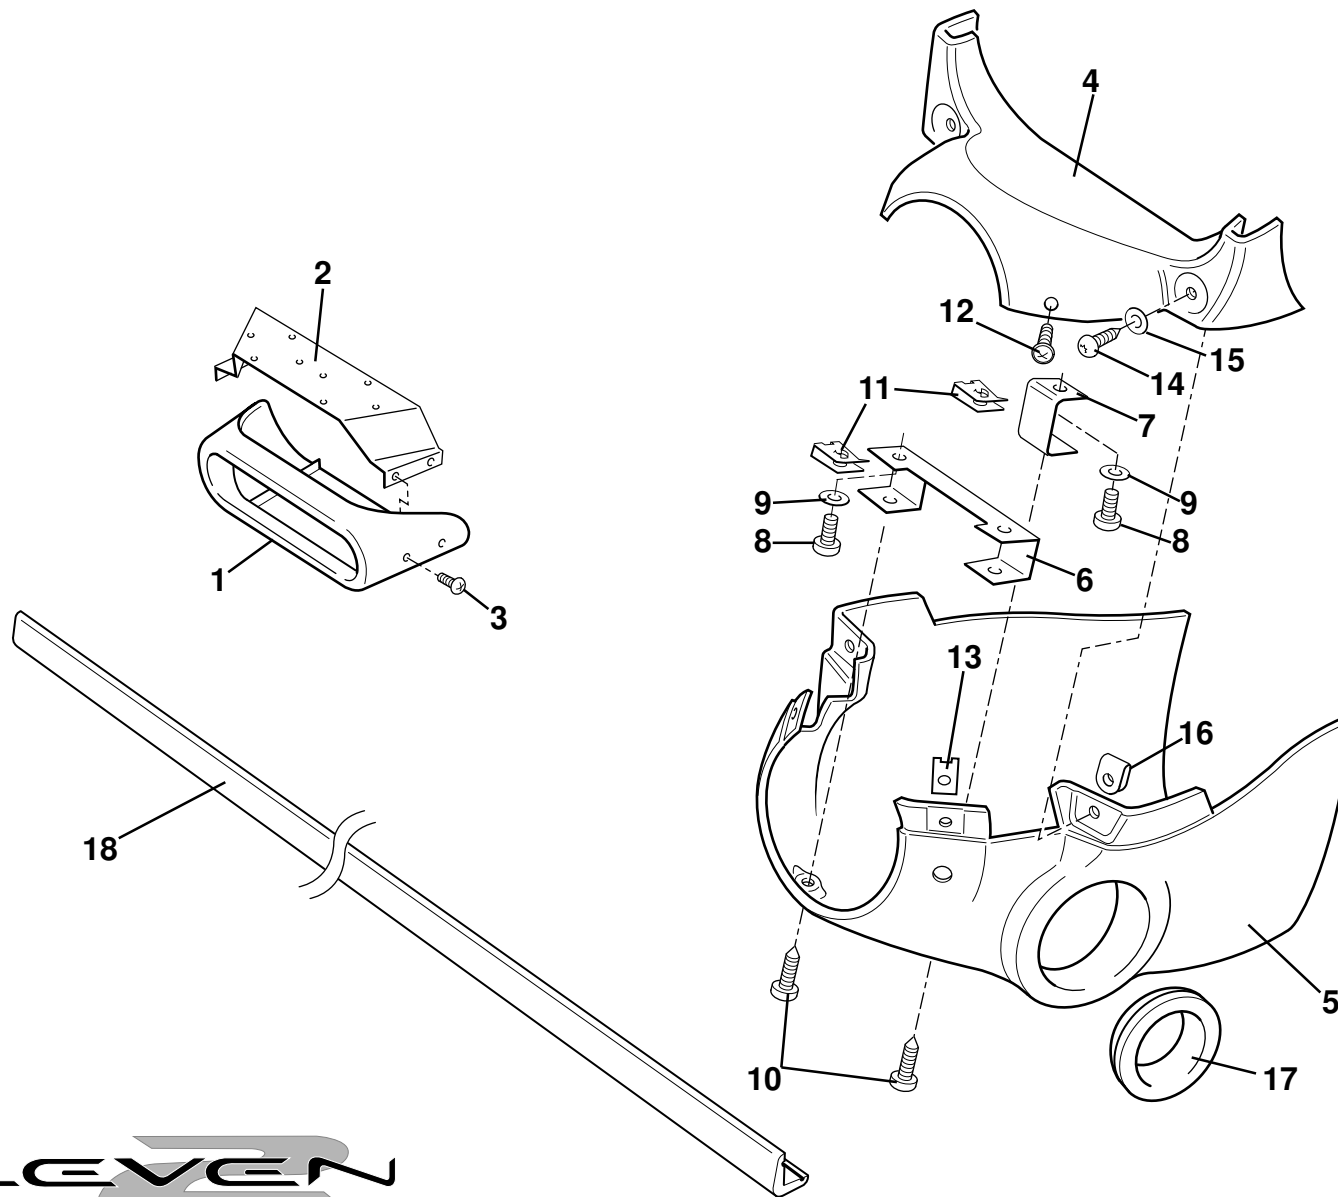

ELEVEN

14.05

Service Parts List

ELEVEN

Function Code 14.05 Fascia Structure & Supporting Hardware

<u>Dep</u>	<u>Part Description</u>	<u>Remarks</u>	<u>Option</u>	<u>Part Number</u>	<u>Qty</u>
01	Panel, centre switches			C121U0032F	1
02	Bracket, panel to body			A127U0029J	1
03	Screw, M 5 x 20, button hd., panel to bracket			A082W7173F	4
04	Column Shroud Upper			A127U0027F	1
05	Column Shroud Lower			A127U0021F	1
06	Bracket, shroud to column front			A111U0127F	1
07	Bracket, shroud to column rear			A111U0128F	1
08	Screw, M5 x 30, pan hd. pozi., brackets to column			A082W5142F	3
09	Washer, flat, M5 x 10, brackets to column			A075W4011Z	3
10	Screw, No.10 x 1/2"., pan pozi., shroud to brackets			A075W5040Z	3
11	Spire Nut, No.2, column to bracket			A079W6024F	3
12	Screw, No.6 x 0.5", button hd., lower to upper shroud			A075W5012F	2
13	Spire Nut, No.6, lower to upper shroud			A075W5014Z	2
14	Screw, ejot, lower to upper shroud			A117F6001F	2
15	Washer, flat, M4 x 9 x 0.8, lower to upper shroud			A082W4136F	2
16	Easy Fastener, ejot, lower to upper shroud			A117F6000F	2
17	Finisher Ring, steering lock to shroud			B100V6061F	2
18	Trim Knee Bolster			B127V6001V	1

ELEVEN

Function Code: 14.05, Page: 1

Updated 28th January 2011