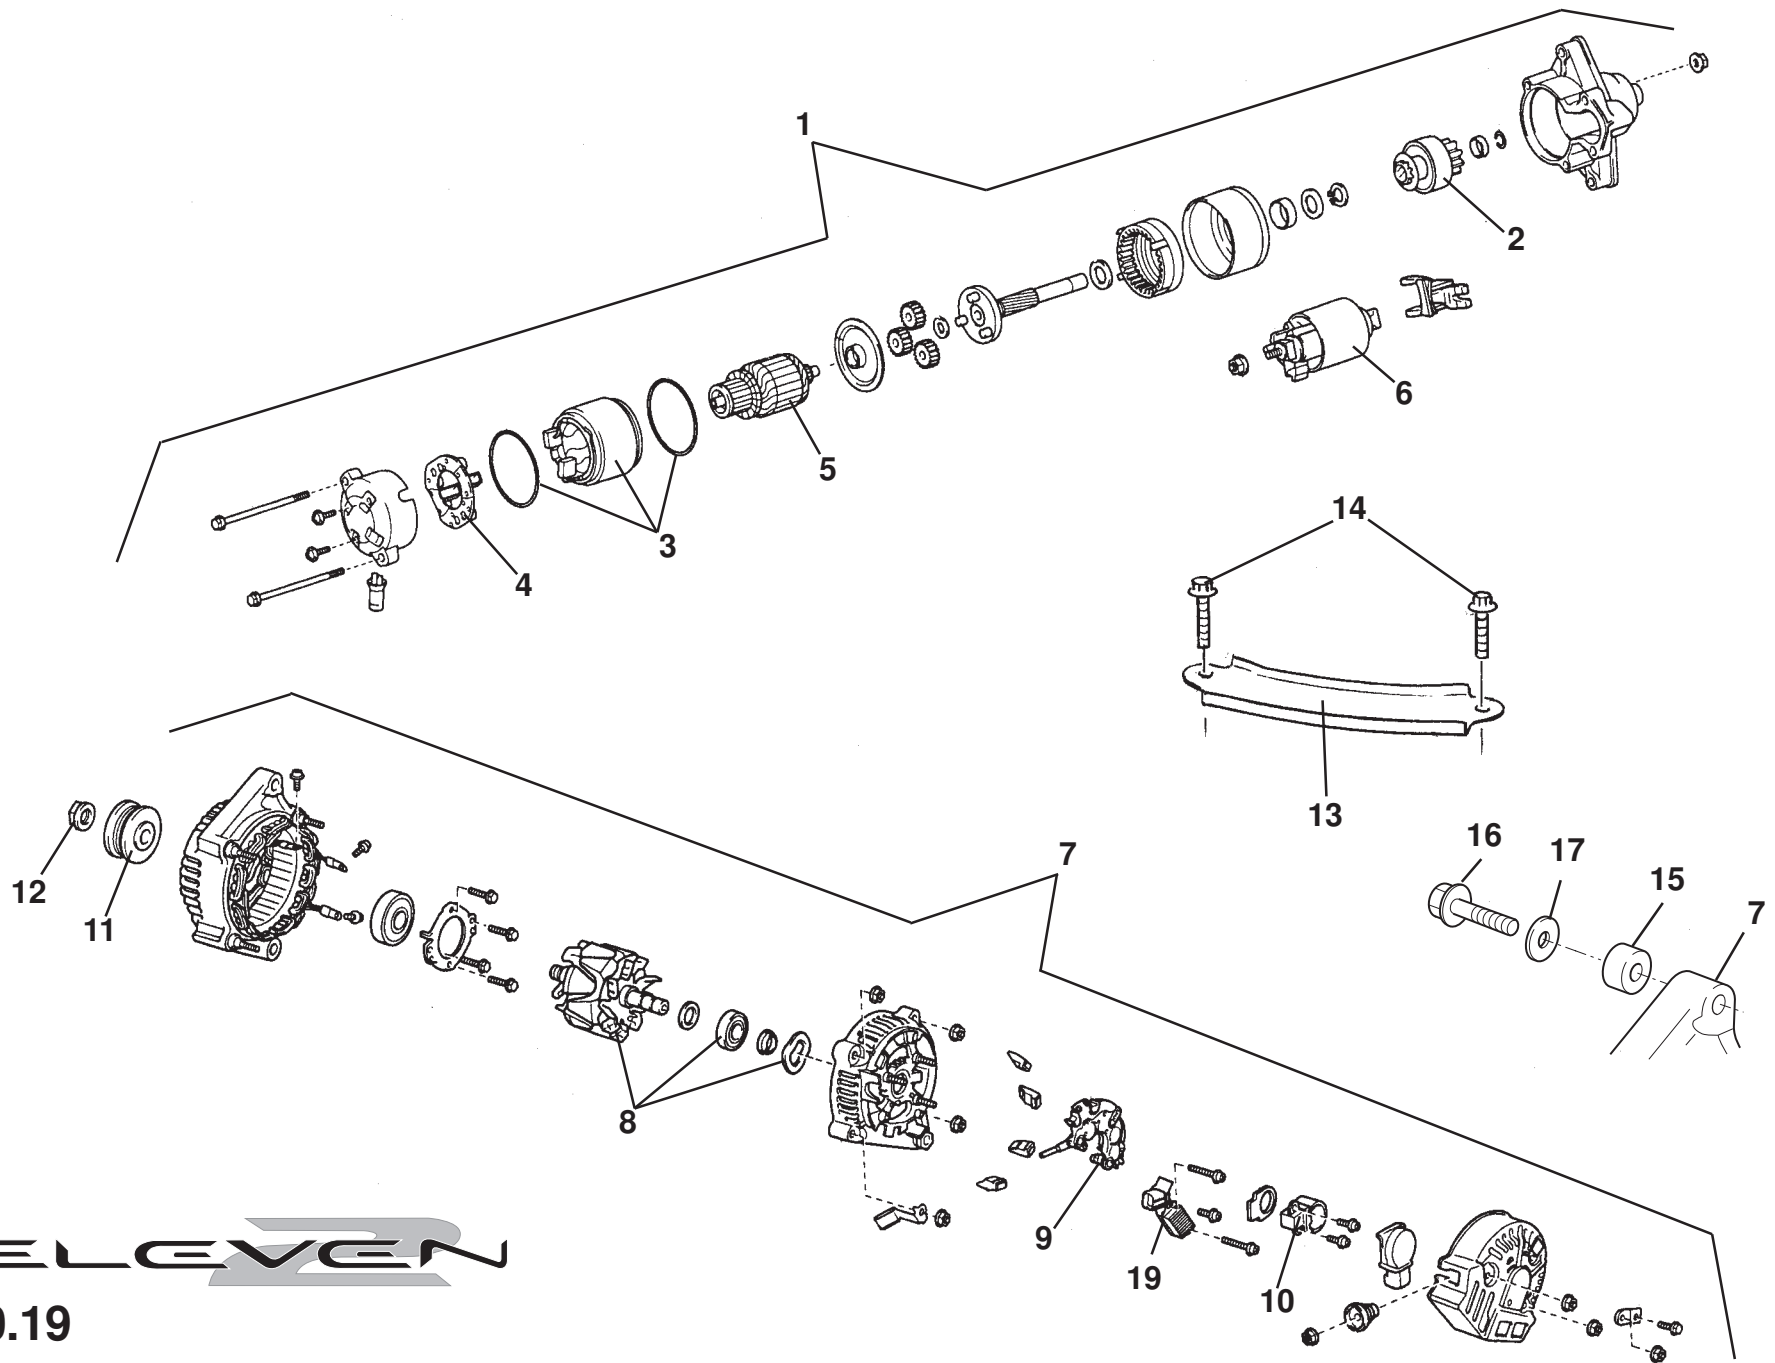

ELEVEN

40.19

Updated 1st August 2014

Service Parts List

ELEVEN

Function Code 40.19 Alternator and Starter Motor

<u>Dep</u>	<u>Part Description</u>	<u>Remarks</u>	<u>Option</u>	<u>Part Number</u>	<u>Qty</u>
01	Starter Motor, 2ZZ			A120E6400S	1
02	Clutch, starter motor, 2ZZ			A120E6435S	1
03	Yoke Assembly, starter motor, 2ZZ			A120E6436S	1
04	Holder Assembly, starter motor, 2ZZ			A120E6437S	1
05	Armature Assembly, starter motor, 2ZZ			A120E6439S	1
06	Switch Assembly, 2ZZ			A120E6438S	1
07	Alternator, 2ZZ			A120E6369S	1
08	Rotor Assembly, alternator			A120E6381S	1
09	Holder, rectifier, alternator			A120E6392S	1
11	Pulley, alternator			A120E6417S	1
11	Pulley, alternator			A120E6417S	1
12	Nut, pulley to alternator			A120E6497S	1
13	Bracket, alternator to engine			A120E6183S	1
14	Screw, bracket to alternator/engine			A120E6186S	2
15	Spacer, alternator mounting			A128E0018F	1
16	Bolt M8 x 45 hex flg, alternator mounting			A075W2040Z	1
17	Washer M8, alternator mounting			A111W4175F	1
18	Bolt, Alternator lower fixing	Not illustrated		A120E6184S	1