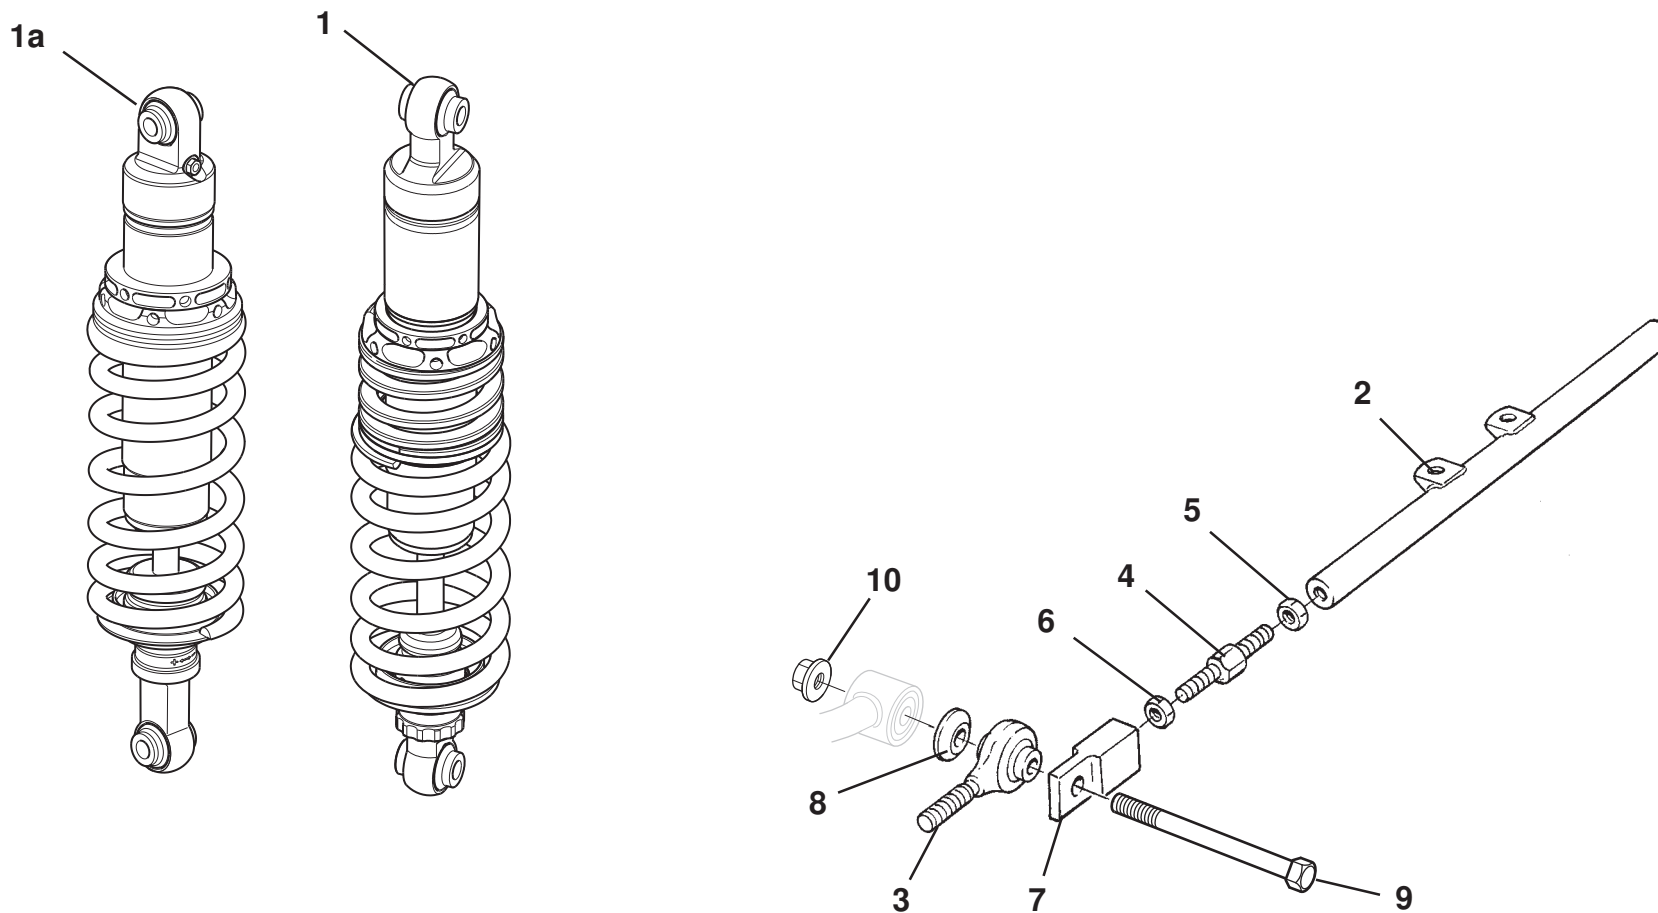

For common components refer to Elise 2011MY parts list C120T0325J

ELISE *CUP*

31.03

Updated 4th December 2017

Service Parts List *ELISE* *CUP*

Function Code 31.03 Rear Suspension, Incl. Hubs

<u>Dep</u>	<u>Part Description</u>	<u>Remarks</u>	<u>Option</u>	<u>Part Number</u>	<u>Qty</u>
01	Assembly Spring & Damper Rear	Nitron	Cup R	A704D6000F	2
01a	Assembly Spring & Damper Rear	Nitron	Cup 260	A147D0001F	2
01b	Assembly Spring & Damper Rear	Bilstein	S Cup, Cup 250	A122D0007F	2
02	Brace			A704D0001F	1
03	Spherical Balljoint, inner			B120D0036F	2
04	Turnbuckle			A120D0039F	2
05	Locknut, LH thread			A111W3149F	2
06	Locknut, RH thread			A111W3150F	2
07	Adaptor Lug			A120D0037F	2
08	Spacer, joint to subframe			A120D0035F	2
09	Pivot Bolt, M10 x 120 x 1.5, hex. hd., lower pivot/TCA			A120W2217F	2
09a	Pivot Bolt, M10 x 120 x 1.25, hex. hd.lower pivot/TCA			A120W2212F	2
10	Nut, flange, M10 x 1.5, inner toe link fixing			B111W3151F	2
10a	Nut, flange, M10 x 1.25, inner toe link fixing			A117W3189F	2

Note: For common components
refer to Elise 2011MY
C120T0325J