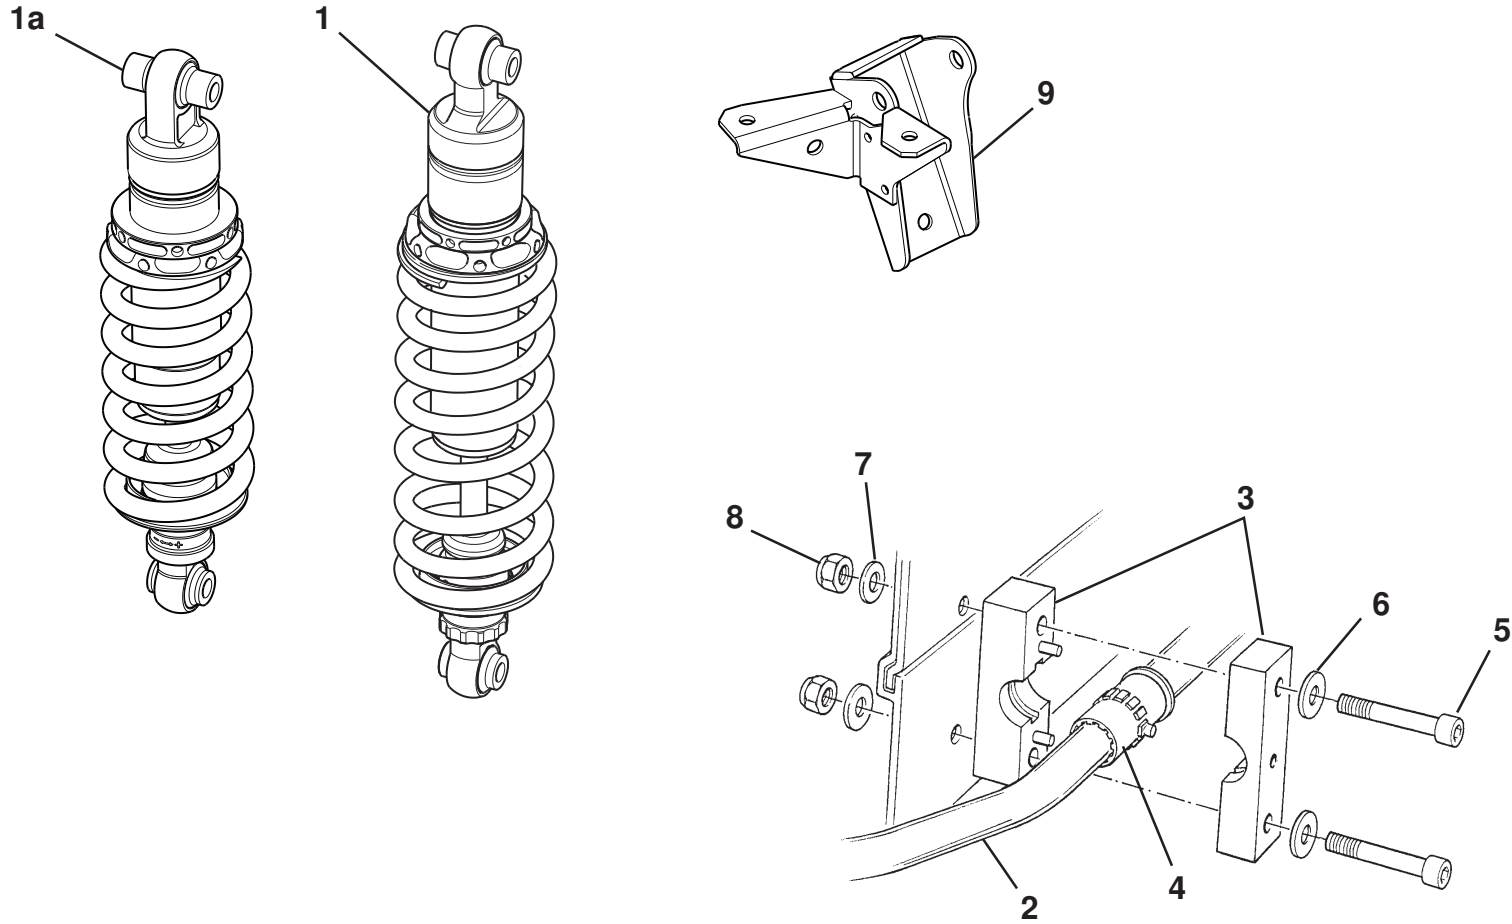

For common components refer to Elise 2011MY parts list C120T0325J

ELISE *CUP*

31.01

Updated 4th December 2017

Service Parts List *ELISE* *CUP*

Function Code 31.01 Front Suspension, Incl. Hubs

<u>Dep</u>	<u>Part Description</u>	<u>Remarks</u>	<u>Option</u>	<u>Part Number</u>	<u>Qty</u>
01	Assembly Spring & Damper Front	Nitron	Cup R	A704C6000F	2
01a	Assembly Spring & Damper Front	Nitron	Cup 260	A147C0001F	2
01b	Assembly Spring & Damper Front	Bilstein	S Cup, Cup 250	A122C0006F	2
02	Anti-Roll Bar, sport, adjustable, yellow			A120C0024F	1
03	Mounting Clamp, A/R bar,			A120C0021F	2
04	Bush, A/R bar pivot,			A120C6002F	2
05	Screw, M8 x 65, cap hd, clamp to chassis			A125W7218F	4
06	Washer, flat, M8 x 25 x 1.5 S/S			B075W4021Z	6
07	Washer, flat, M8 x 16.5 x 1.6 S/S			A111W4175F	2
08	Nyloc Nut, M8, clamp to chassis			A075W3010Z	4
09	Damper/ABS Unit Mounting Bracket assy LH		Cup 260	A120C0035F	1
09a	Damper Mounting Bracket assy RH		Cup 260	A120C0036F	1

Note: For common components
refer to Elise 2011MY
C120T0325J