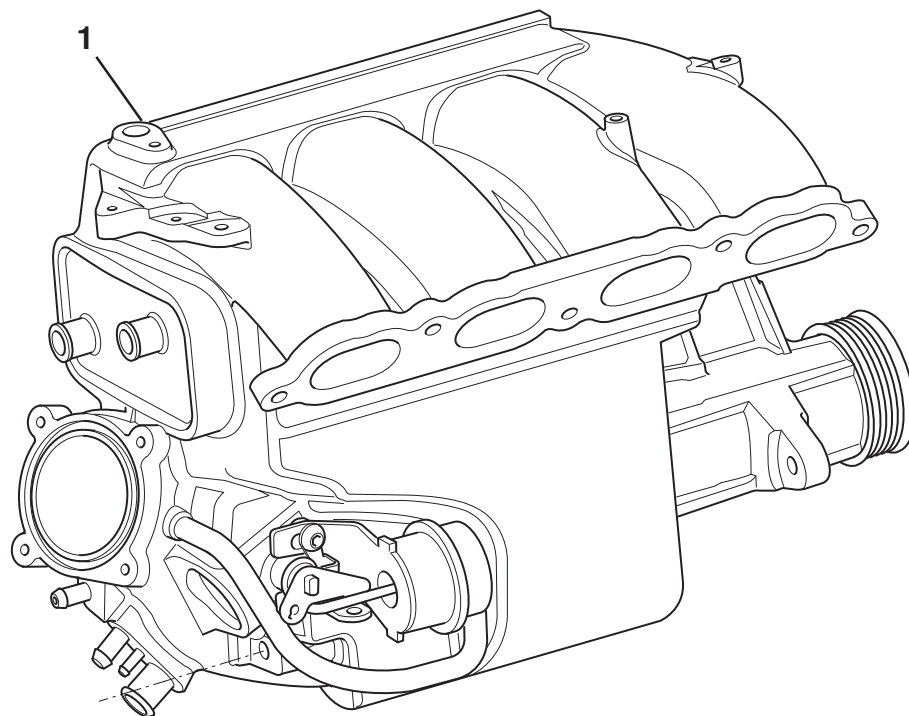

For common components refer to Elise 2011MY parts list C120T0325J

ELISE *CUP*

42.09b