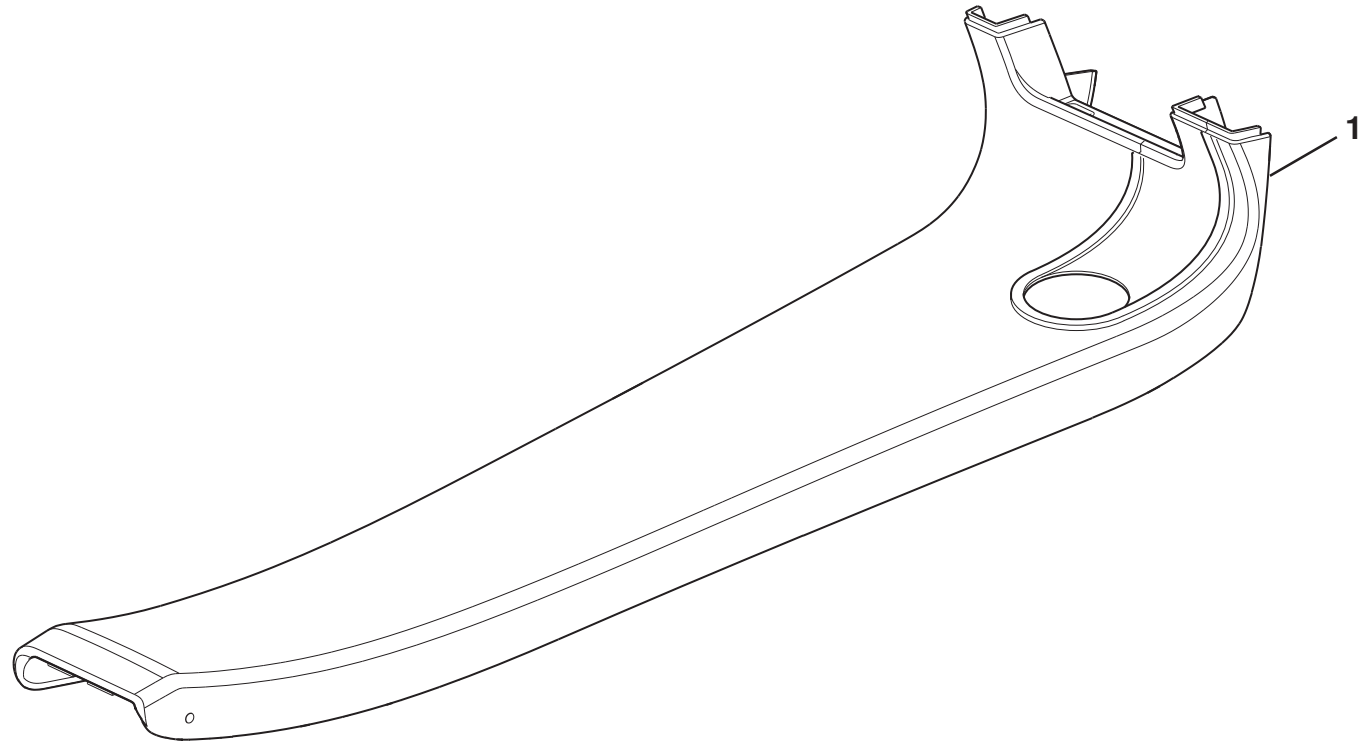

For common components refer to Elise 2011MY parts list C120T0325J

ELISE *CUP*

15.18

Updated 3rd April 2017

Service Parts List **ELISE** *CUP*

Function Code 15.18 Interior Trim, Chassis Trim Panels

<u>Dep</u>	<u>Part Description</u>	<u>Remarks</u>	<u>Option</u>	<u>Part Number</u>	<u>Qty</u>
01	Sill Trim Panel LH		Front roll cage	A702V4007K	1
01a	Sill Trim Panel RH		Front roll cage	A702V4008K	1

Note: For common components
refer to Elise 2011MY
C120T0325J