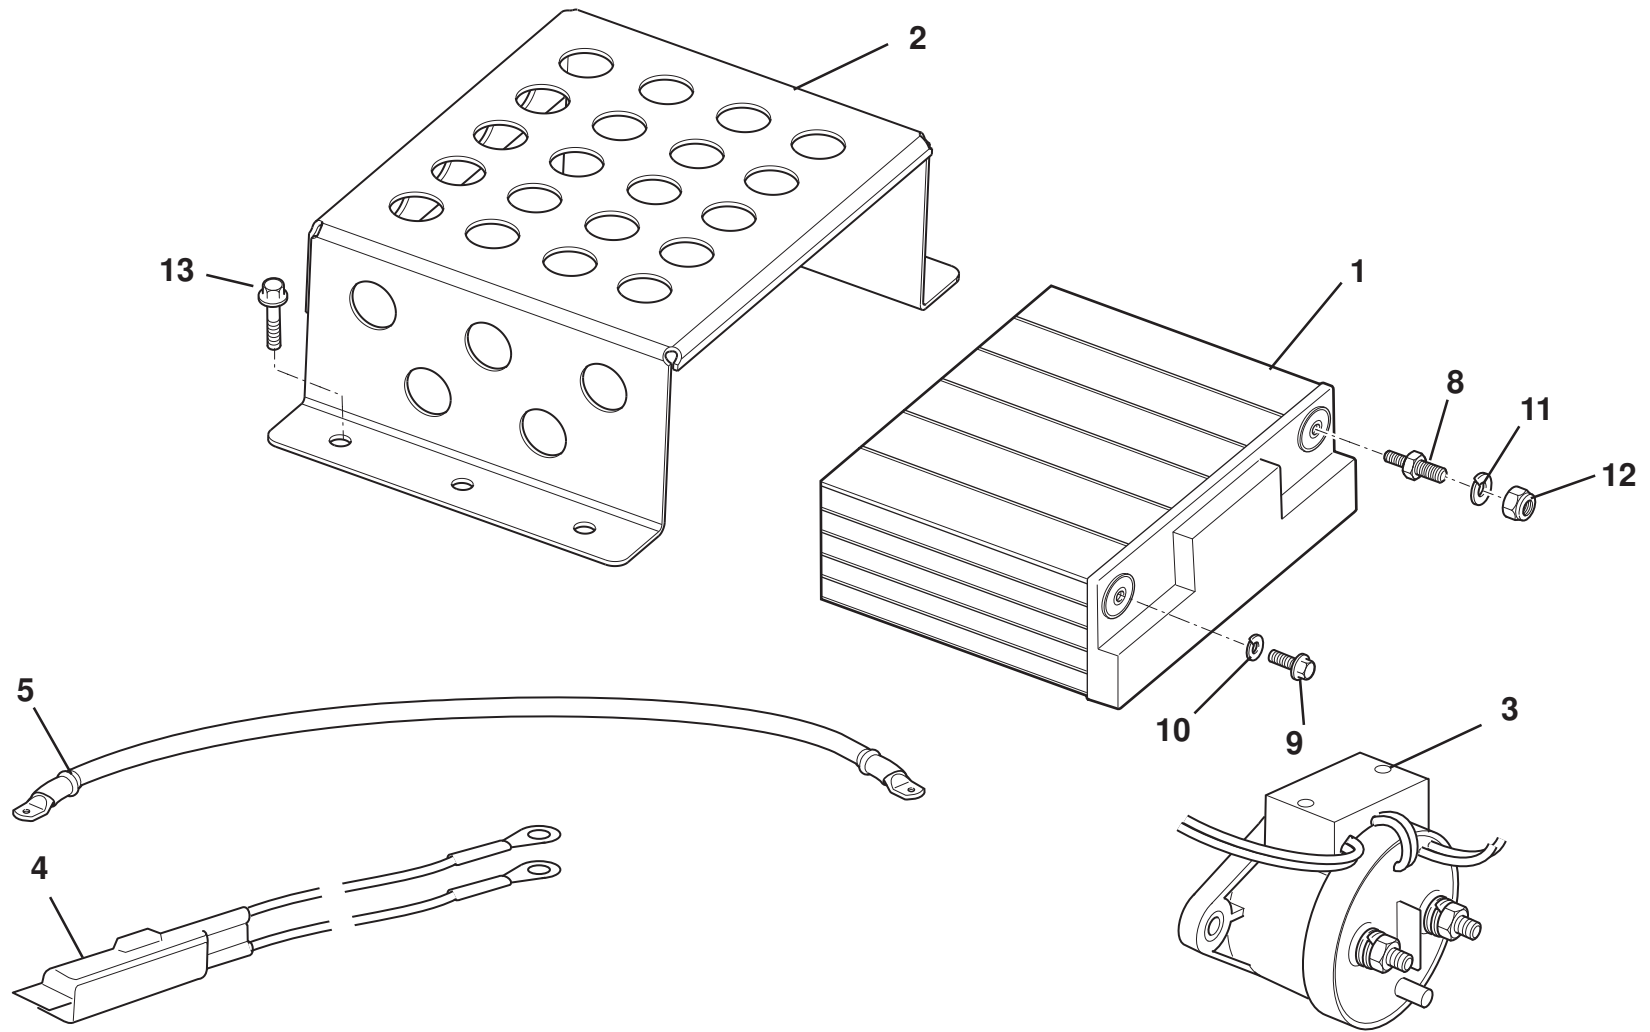

<u>Dep</u>	<u>Part Description</u>	<u>Remarks</u>	<u>Option</u>	<u>Part Number</u>	<u>Qty</u>
01	Rain Light	Track use	Cup R	A703M6007F	1
02	CHMSL		S Cup	A138M6000F	1

Note: For common components
refer to Elise 2011MY
C120T0325J