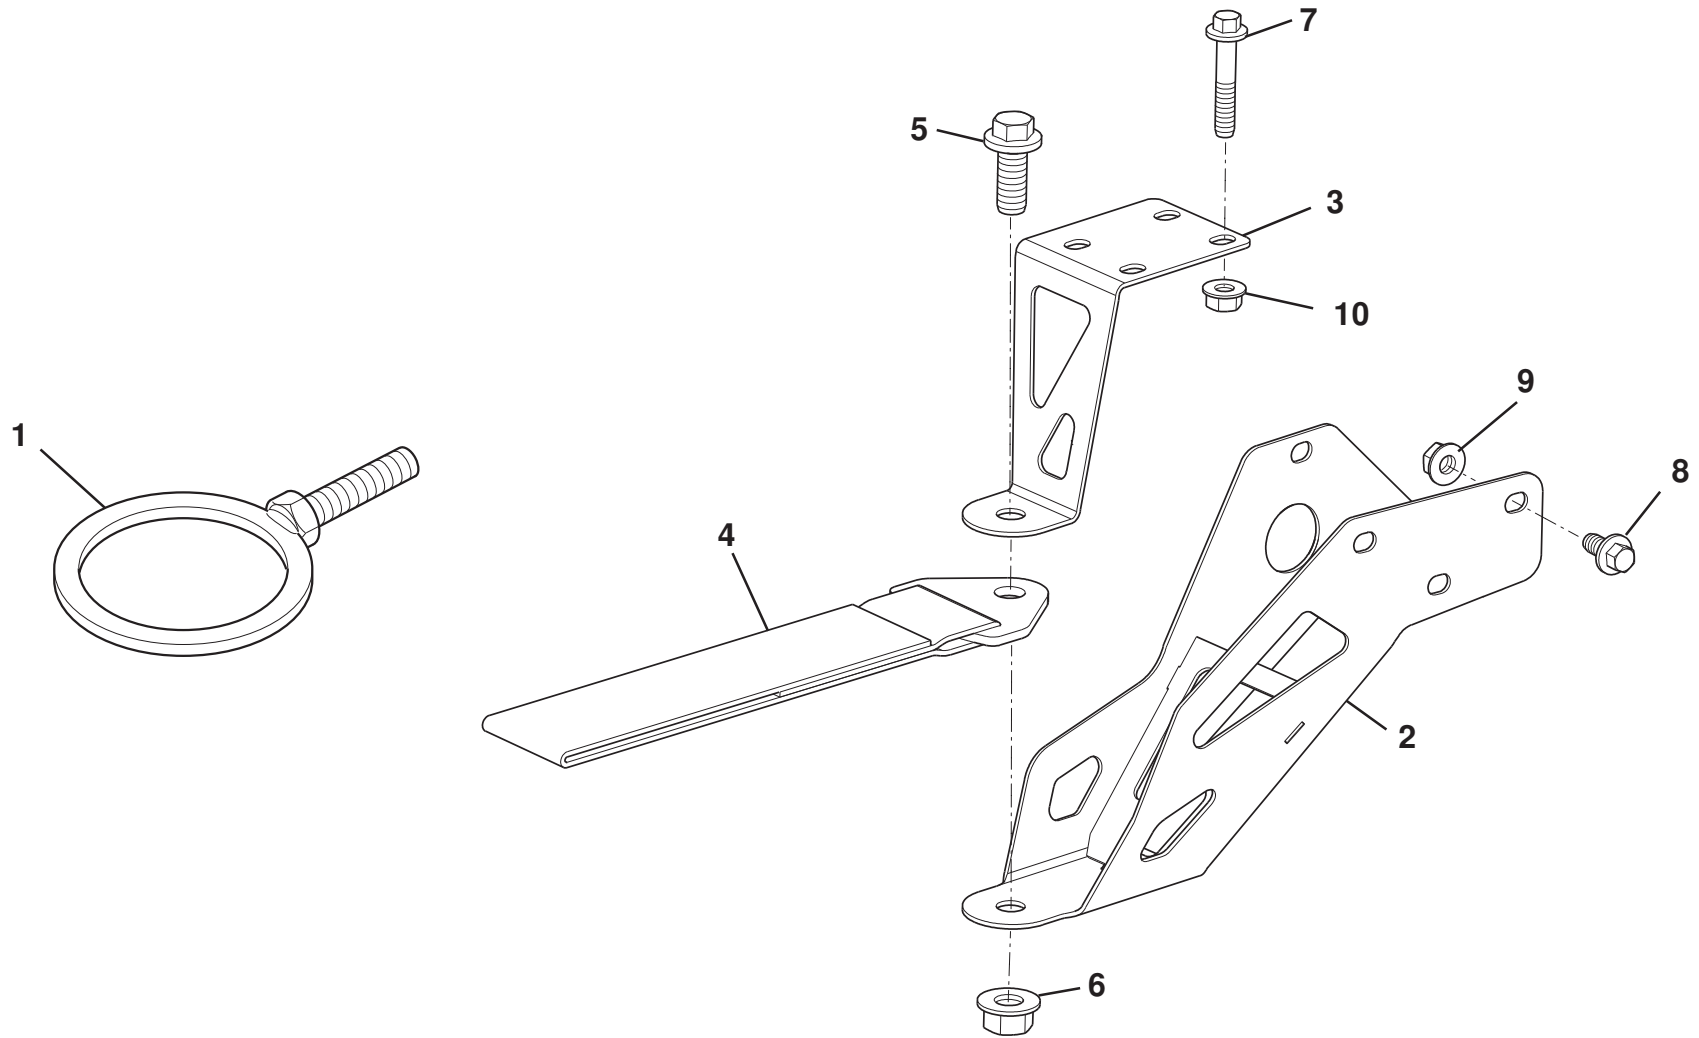

For common components refer to Elise 2011MY parts list C120T0325J

ELISE *CUP*

10.31

Updated 3rd April 2017

Function Code 10.31 Towing Strut/ Hook

<u>Dep</u>	<u>Part Description</u>	<u>Remarks</u>	<u>Option</u>	<u>Part Number</u>	<u>Qty</u>
01	Tow Eye, front			A704A0009F	1
02	Bracket Tow Eye Lower			A704A0006F	1
03	Bracket Tow Eye Upper			A704A0007F	1
04	Towing Eye Strap			A702A6000F	1
05	Bolt M12 x 30 hex flg			A132W2018F	1
06	Nut M12 hex flg			A132W3010F	1
07	Bolt, M6 x 35, flg. hex hd.			A116W2191F	4
08	Bolt M8 x 20 hex flg			A132W5005F	5
09	Nut M8 hex flg			A132W3006F	5
10	Nut M6 hex flg			A117W3180F	4