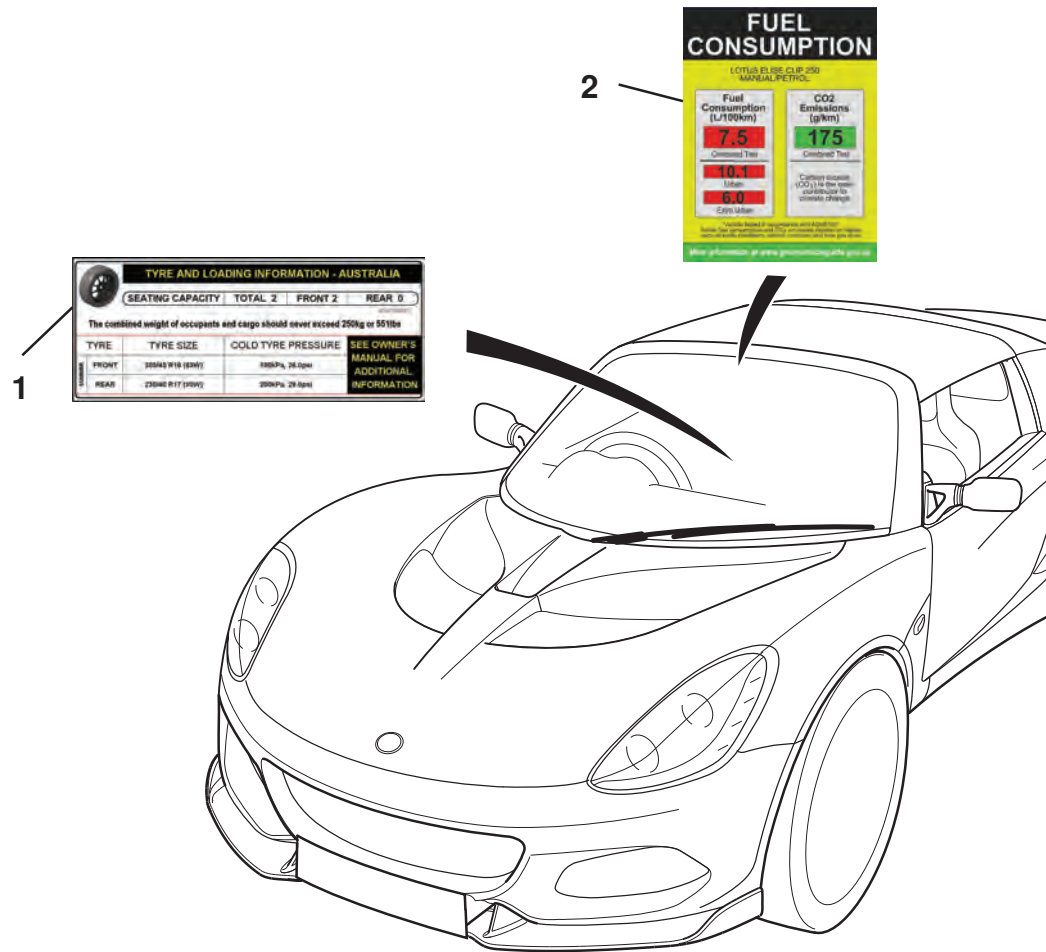

TYRE AND LOADING INFORMATION - AUSTRALIA			
SEATING CAPACITY	TOTAL 2	FRONT 2	REAR 0
The combined weight of occupants and cargo should never exceed 250kg or 551lbs			
TYRE	TYRE SIZE	COLD TYRE PRESSURE	SEE OWNER'S MANUAL FOR ADDITIONAL INFORMATION
FRONT	205/45 R19 (22M)	300kPa, 28.0psi	
REAR	230/40 R17 (19M)	280kPa, 28.0psi	

FUEL CONSUMPTION	
LOTUS ELISE CUP 200 MANUAL PETROL	
Fuel Consumption (L/100km)	7.5
CO2 Emissions (g/km)	175
City	10.1
Extra Urban	6.0

For common components refer to Elise 2011MY parts list C120T0325J

ELISE *CUP*

19.01

Updated 2nd April 2018