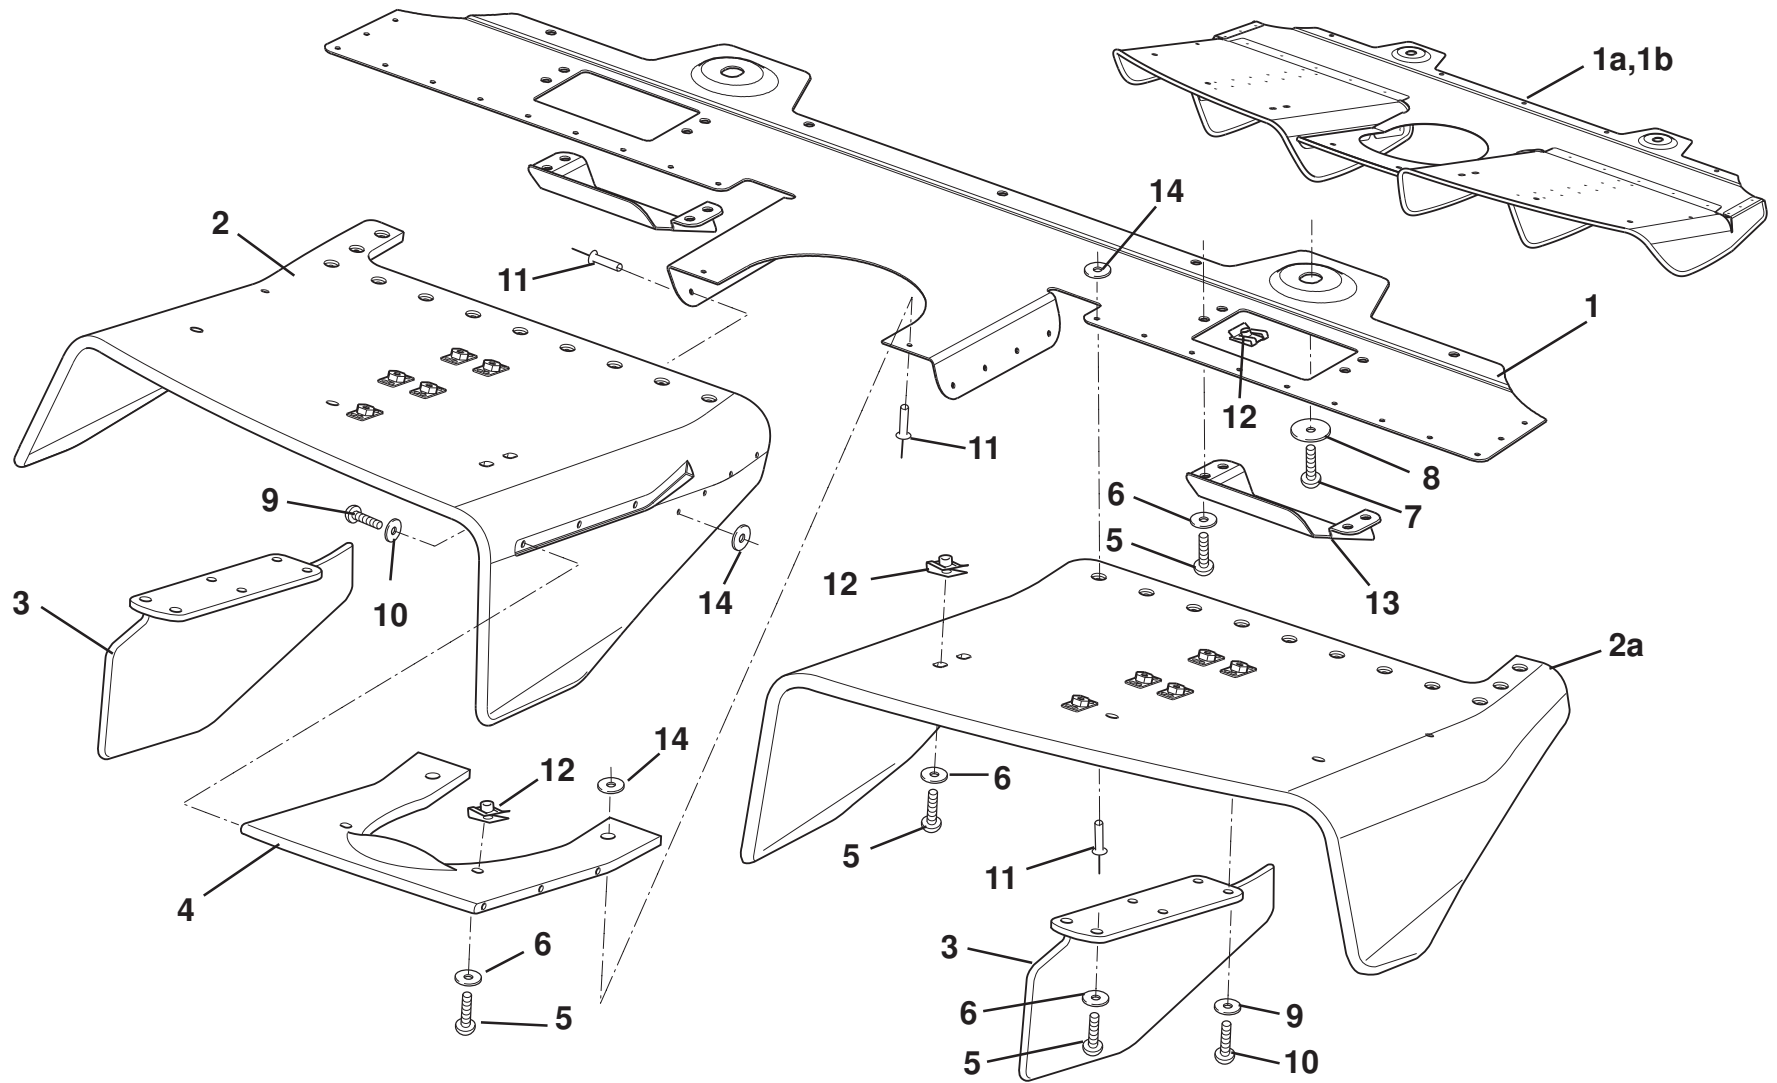

For common components refer to Elise 2011MY parts list C120T0325J

ELISE *CUP*

10.25a

Updated 3rd April 2017

Service Parts List *ELISE* *CUP*

Function Code 10.25a Undertray & Diffuser, Elise 2011 MY

<u>Dep</u>	<u>Part Description</u>	<u>Remarks</u>	<u>Option</u>	<u>Part Number</u>	<u>Qty</u>
01	Diffuser Panel Rear		All Cup models excluding 50th up to vin HH_11295	A704A0005F	1
01a	Diffuser Panel Assembly Rear	Silver	250 50th, Cup 250 from vin HH_11295, Cup 260	A120A0218J	1
01b	Diffuser Panel Assembly Rear	Black	250 50th, Cup 250 from vin HH_11295, Cup 260	A120A0220J	1
02	Rear Diffuser Tunnel LH	Primed		A704B4049F	1
02a	Rear Diffuser Tunnel LH Carbon		Cup 250 up to vin HH_11295	A704B4059F	1
02b	Rear Diffuser Tunnel RH	Primed		A704B4050F	1
02c	Rear Diffuser Tunnel RH Carbon		Cup 250 up to vin HH_11295	A704B4060F	1
03	Rear Diffuser Strake	Primed		A704B0032F	2
03a	Rear Diffuser Strake Carbon		Cup 250 up to vin HH_11295	A704B0044F	2
04	Rear Diffuser Centre	Primed		A704B0031F	1
05	Screw M6 x 20, skt btn hd s/s blk			A100W7096F	20
06	Washer M6 x 15 x 1.5, s/s blk			A082W4133F	20
07	Screw M8 x 20, torx btn hd blk			A116W5258F	2
08	Spacer			A120A0121F	2
09	Screw M5 x 16, skt btn hd blk			A111W7156F	16
10	Washer M5 x 1 x 0.8, s/s blk			A111W4168F	16
11	Pop Rivet			A075W6068Z	32