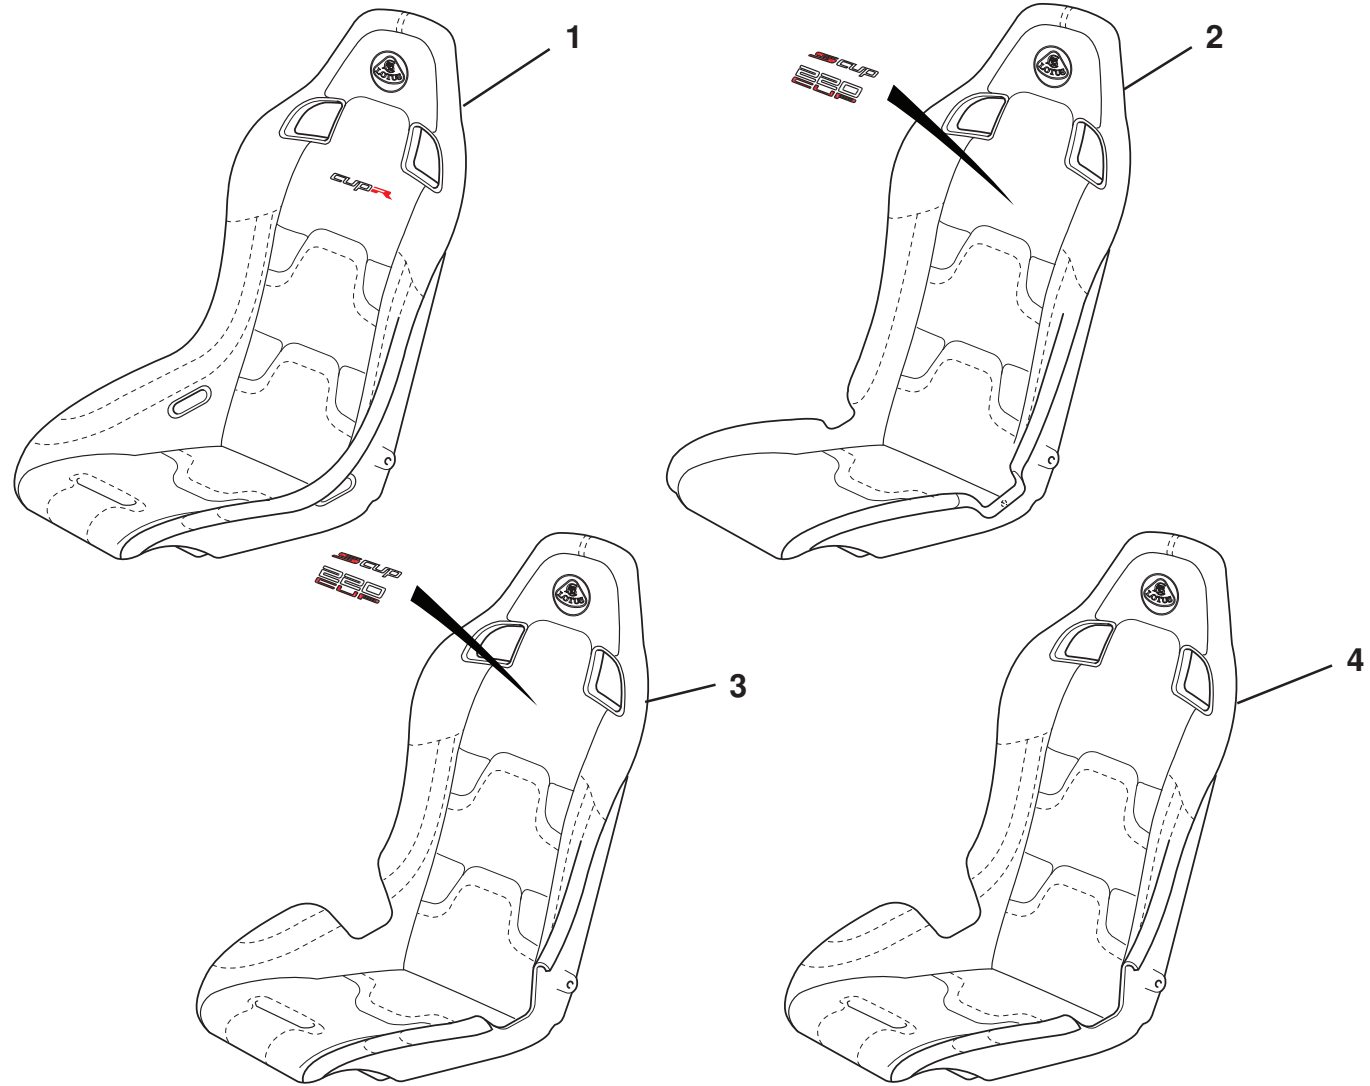

For common components refer to Elise 2011MY parts list C120T0325J

ELISE *CUP*

13.02

Updated 5th March 2018

Service Parts List *ELISE CUP*

Function Code 13.02 Seat Assemblies, front

<u>Dep</u>	<u>Part Description</u>	<u>Remarks</u>	<u>Option</u>	<u>Part Number</u>	<u>Qty</u>
01	Assembly Seat ,carbon, FIA*		Cup R	A704V0001J	2
02	Assembly Seat ,grp*	No crotch strap apperture	S Cup	A704V0009J	2
02a	Assembly Seat ,grp*	No crotch strap apperture	Cup 220	A704V0016J	2
03	Assembly Seat ,carbon,FIA*		S Cup	A704V0014J	2
03a	Assembly Seat ,carbon, FIA*		Cup 220	A704V0015J	2
04	Assembly Seat ,carbon, alcantara*		Cup 250	A120V0668S	2
04a	Assembly Seat ,carbon, leather*		250 50th edition	A120V0671S	2

*Use Trim Order Form LSL654