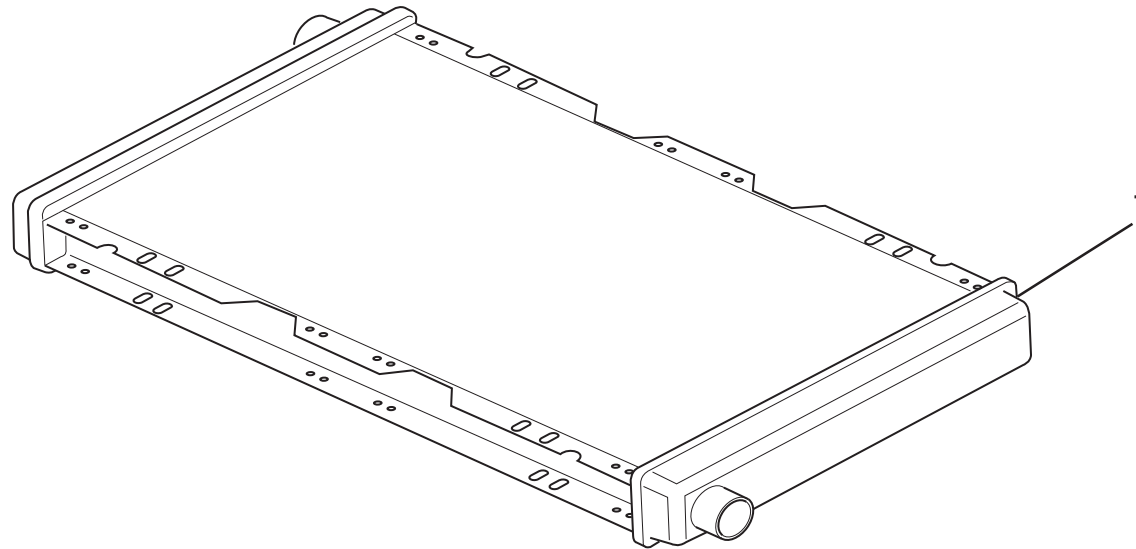

Service Parts List *ELISE* *CUP*

Function Code 45.05b Heatshields, Elise 2011 MY, 1ZR, 2ZR

<u>Dep</u>	<u>Part Description</u>	<u>Remarks</u>	<u>Option</u>	<u>Part Number</u>	<u>Qty</u>
01	Heatshield Diffuser LH			A704S4003F	1
01a	Heatshield Diffuser RH			A704S4004F	1

Note: For common components
refer to Elise 2011MY
C120T0325J

For common components refer to Elise 2011MY parts list C120T0325J

ELISE *CUP*

46.01

Updated 3rd April 2017