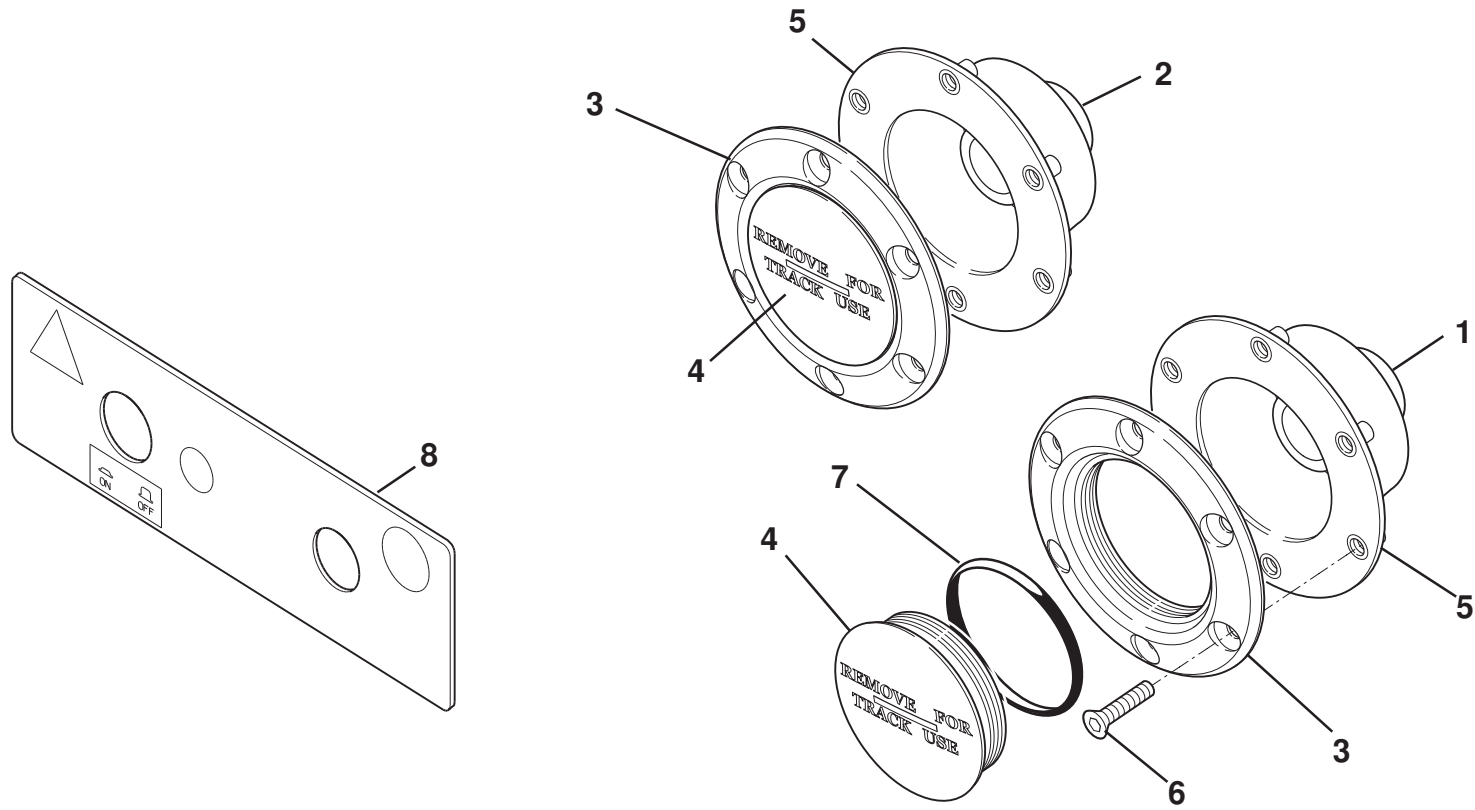

For common components refer to Elise 2011MY parts list C120T0325J

ELISE *CUP*

17.03

Updated 3rd April 2017

Service Parts List *ELISE* *CUP*

Function Code 17.03 Horn, Inertia Switch, Modules, Fuses & Relays

<u>Dep</u>	<u>Part Description</u>	<u>Remarks</u>	<u>Option</u>	<u>Part Number</u>	<u>Qty</u>
01	Switch/wiring Kit, fire extinguisher	Red switch located on rear clam and dash		A128B0077J	2
02	Switch, battery isolator	Green switch located on rear clam and dash		A128M6000F	2
03	Bezel Flange, emergency switches			A128B0046F	2
04	Plug Cap Centre	Includes 'O' ring,		A128B0061F	2
05	Mounting Cup Assembly Emergency Switches	Supplied with rivnuts		A128B0088J	2
05a	Rivnut M5			A124W3216F	12
06	Screw, M5 x 25, csk, skt. hd., bezel/cup to clamshell			A121W7214F	12
07	'O' Ring, plug to bezel			A128B0064H	2
08	Panel Cover, emergency button			A702B0001F	1

Note: For common components refer to Elise 2011MY C120T0325J