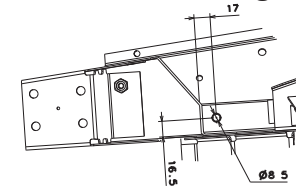

Holes to be added to subframe
for rear towing strap

For common components refer to Elise 2011MY parts list C120T0325J

ELISE *CUP*

30.01

Updated 3rd April 2017

Service Parts List **ELISE** *CUP*

Function Code 30.01 Chassis, Subframes