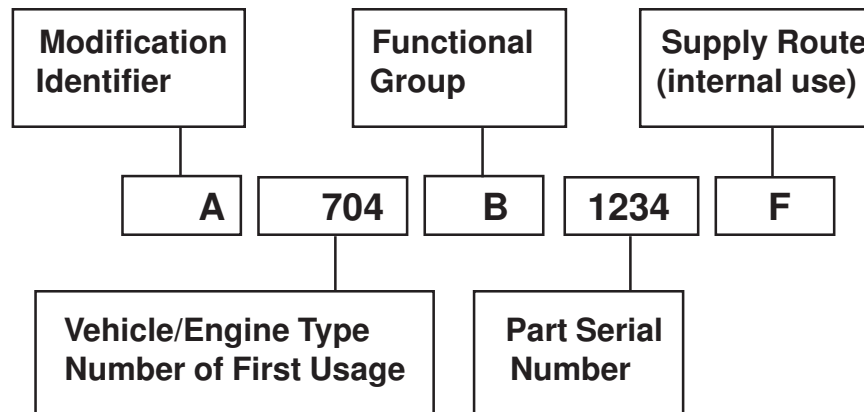

FOREWORD

This publication has been designed for use by Lotus Dealers, and may be updated periodically by the issuing of update packages to the dealer network. Lotus policy is one of continuous product improvement and the right is reserved to alter specifications at any time without prior notice.

Whilst every care has been taken to ensure correctness of information, it is impossible to guarantee complete freedom from omissions and errors, or to accept liability arising from such errors or omissions, but nothing herein contained shall affect your statutory rights.

USE OF THE PARTS LIST

This parts list covers the Elise Cup range, 2015 model year onwards. The manual is arranged in function groups, as defined by the Contents page, and may sometimes use several versions of the same function group to accommodate model variations - take care to establish the full vehicle specification in order to properly identify the applicable parts list section.

PART NUMBERS

Part numbers used in this publication are in the format as follows:

Modification Identifier: This letter identifies a version or modification of the part. Part numbers with different prefix letters may or may not be interchangeable - refer to the remarks and option columns.

Vehicle/Engine Type Number: The type number indicates either the model or engine type on which the part was first used.

026, 036, 045, 500....Elan	082....Esprit Turbo	111....Elise	122....Exige 2	131....Elise S (1ZZ)	907....4 cyl. 2.0 NA
050....Elan+2	083....Elite S2	340....340R	123....Exige USA	132....Evora	910....4 cyl. 2.2 turbo
046, 054, 065, 074....Europa	084....Eclat S2	117....Elise 2 (Rover)	124....Europa 2006	138....Exige V6	912....4 cyl. 2.2 NA
075....Elite S1	085....Esprit S3	117....Elise 2001 MY	127....2-Eleven	702....Exige V6 Cup	920....4 cyl. 2.0 turbo
076....Eclat S1	089....Excel	120....Elise111R	128....Exige S (euro)	704....Elise Cup	918....V8 3.5 turbo
079....Esprit S1/S2/S2.2	100....Elan 1990	121....Elise USA	129....Exige S (fed)	708....3 Eleven	

Functional Group: A single letter indicating the functional area of the parts first use

A = Chassis

B = Body

C = Front Suspension

D = Rear Suspension

E = Engine

F = Transmission

G = Wheels & Tyres

H = Steering

J = Brakes

K = Cooling

L = Fuel System

M = Electrics

P = Heater & AC

Q = Clutch

R = Final Drive

S = Exhaust

U = Hard Trim

V = Soft Trim

W = Standard Fixings

Updated 3rd June 2016