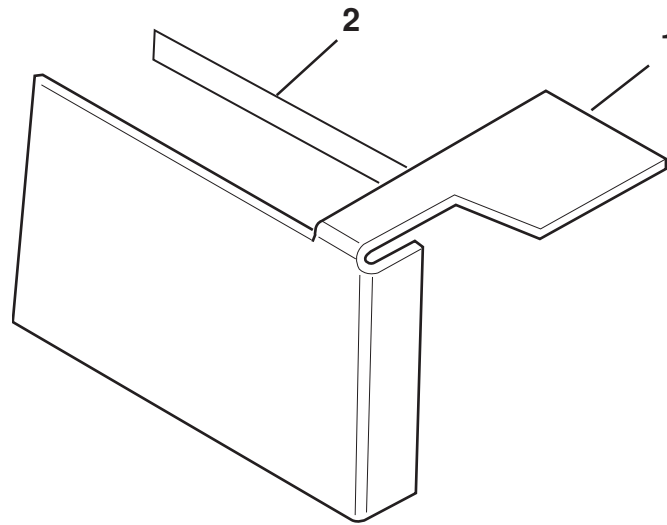

For common components refer to Elise 2011MY parts list C120T0325J

ELISE *CUP*

15.24

Updated 3rd April 2017

Service Parts List **ELISE** *CUP*

Function Code 15.24 Luggage Compartment Carpet

<u>Dep</u>	<u>Part Description</u>	<u>Remarks</u>	<u>Option</u>	<u>Part Number</u>	<u>Qty</u>
01	Battery Carpet		Cup 250, Cup 260		1
02	Ttransfer Tape	3 x 120mm		A124B6007V	3