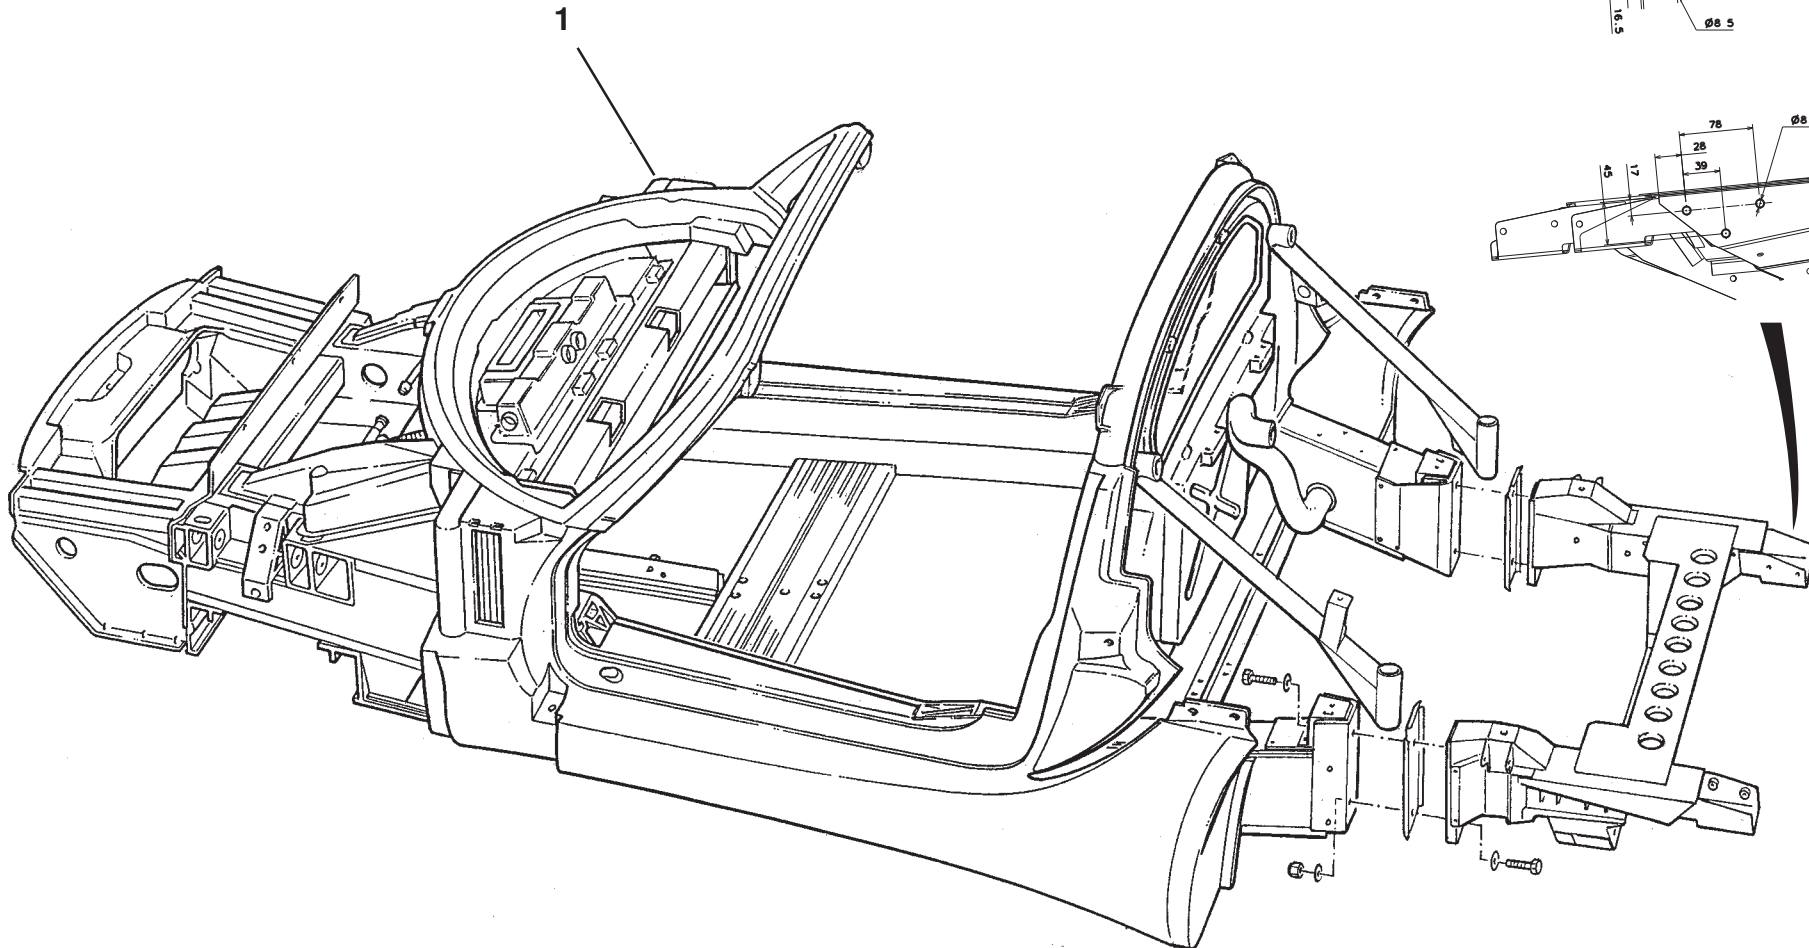

Holes to be added to subframe
for rear towing strap

For common components refer to Elise 2011MY parts list C120T0325J

ELISE *CUP*

30.01

Updated 3rd April 2017

Service Parts List **ELISE** *CUP*

Function Code 30.01 Chassis, Subframes