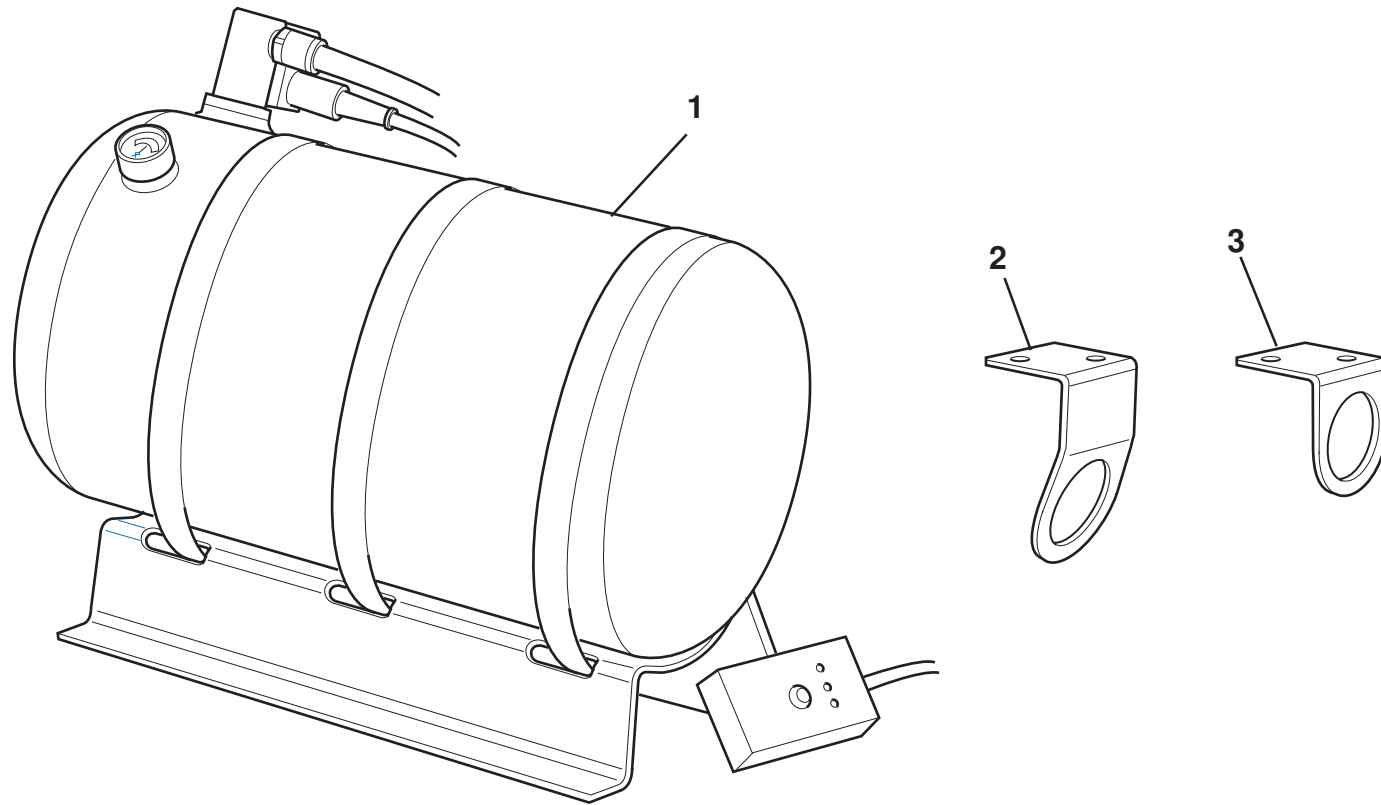

For common components refer to Elise 2011MY parts list C120T0325J

ELISE *CUP*
60.03x

Updated 3rd April 2017

Function Code 60.03x Fire Extinguisher Kit

<u>Dep</u>	<u>Part Description</u>	<u>Remarks</u>	<u>Option</u>	<u>Part Number</u>	<u>Qty</u>
01	Fire Extinguisher, electric			A702T6000F	1
02	Bracket Fire Nozzle Mounting			A703A0001F	1
03	Bracket Fire Nozzle Mounting			A702A0004F	4