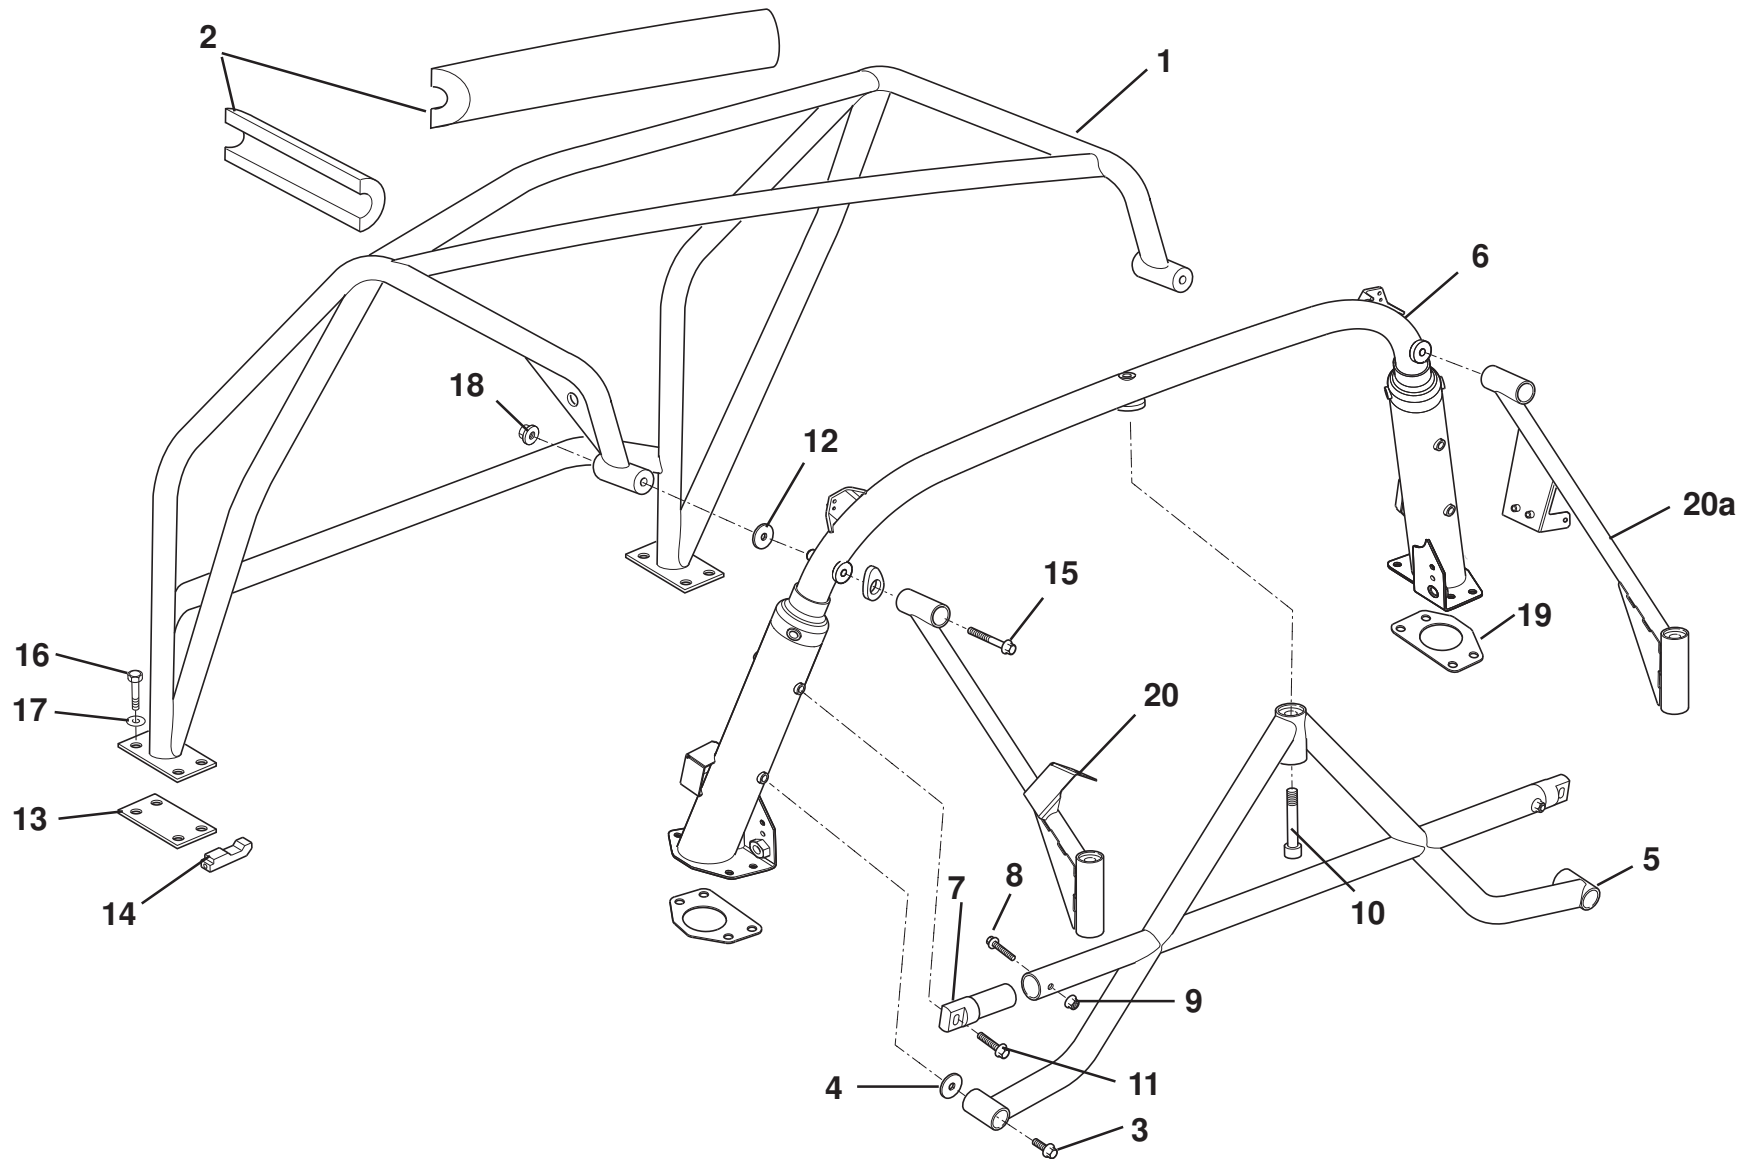

For common components refer to Elise 2011MY parts list C120T0325J

ELISE *CUP*

30.02

Updated 3rd April 2017

Service Parts List *ELISE* *CUP*

Function Code 30.02 Seat Belt Mounting Frames, Stays

<u>Dep</u>	<u>Part Description</u>	<u>Remarks</u>	<u>Option</u>	<u>Part Number</u>	<u>Qty</u>
01	Cage Frt FIA LHD, FIA approved			A702A4003F	1
01a	Cage Frt FIA RHD, FIA approved			A702A4004F	1
02	Padding, rool hoop			A128B0072F	1
03	Screw, M10 x 30, hex. flg. hd., bar to frame			A116W5272F	2
04	Washer, flat, M10 x 38, bar to frame			A122A0033F	2
05	'A' Frame T45			A128A0012F	1
06	Roll Hoop T45			C122A0046F	1
07	Mounting Spigot, bar to Seat Belt Mounting Frame			A128A0013F	2
08	Bolt, M8 x 50, hex. flg. hd., spigot to bar			A132W2014F	2
09	Nut, flange, M8, spigot to bar			A111W3154F	2
10	Bolt, M16 x 70, frame to Seat Belt Mounting Frame T45			A128A6003F	1
11	Bolt, M10 x 45, spigot to Seat Belt Mounting Frame T45			A132W2005F	2
12	Washer, flat, M10 x 20.5 x 1.5			A075W4024Z	2
13	Spreader Plate			A128B0069F	2
14	Nut Plate			A128B0070F	2
15	Bolt M10 x 90			A132W2015F	2
16	Bolt, M8 x 25, foot plate			A120W1001F	8
17	Washer M8			A075W4020Z	8