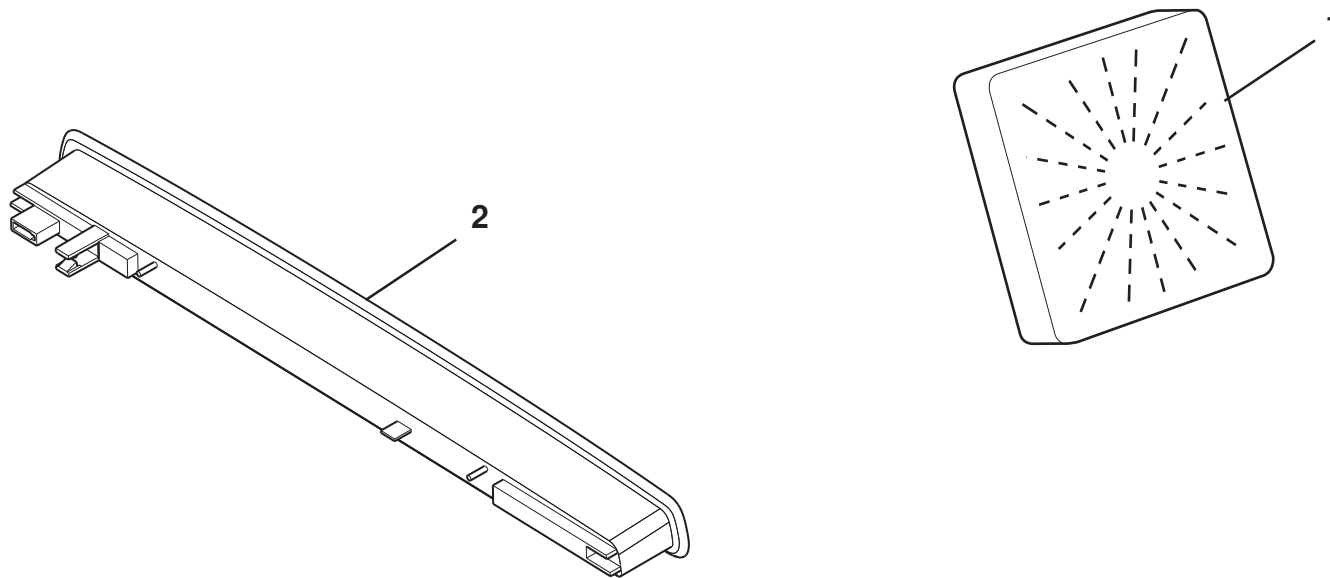

For common components refer to Elise 2011MY parts list C120T0325J

ELISE *CUP*

17.11a

Updated 3rd April 2017

Service Parts List *ELISE* *CUP*

Function Code 17.11a Exterior Lamps, Except Headlamps, Elise 2011 MY

<u>Dep</u>	<u>Part Description</u>	<u>Remarks</u>	<u>Option</u>	<u>Part Number</u>	<u>Qty</u>
01	Rain Light	Track use	Cup R	A703M6007F	1
02	CHMSL		S Cup	A138M6000F	1

Note: For common components
refer to Elise 2011MY
C120T0325J