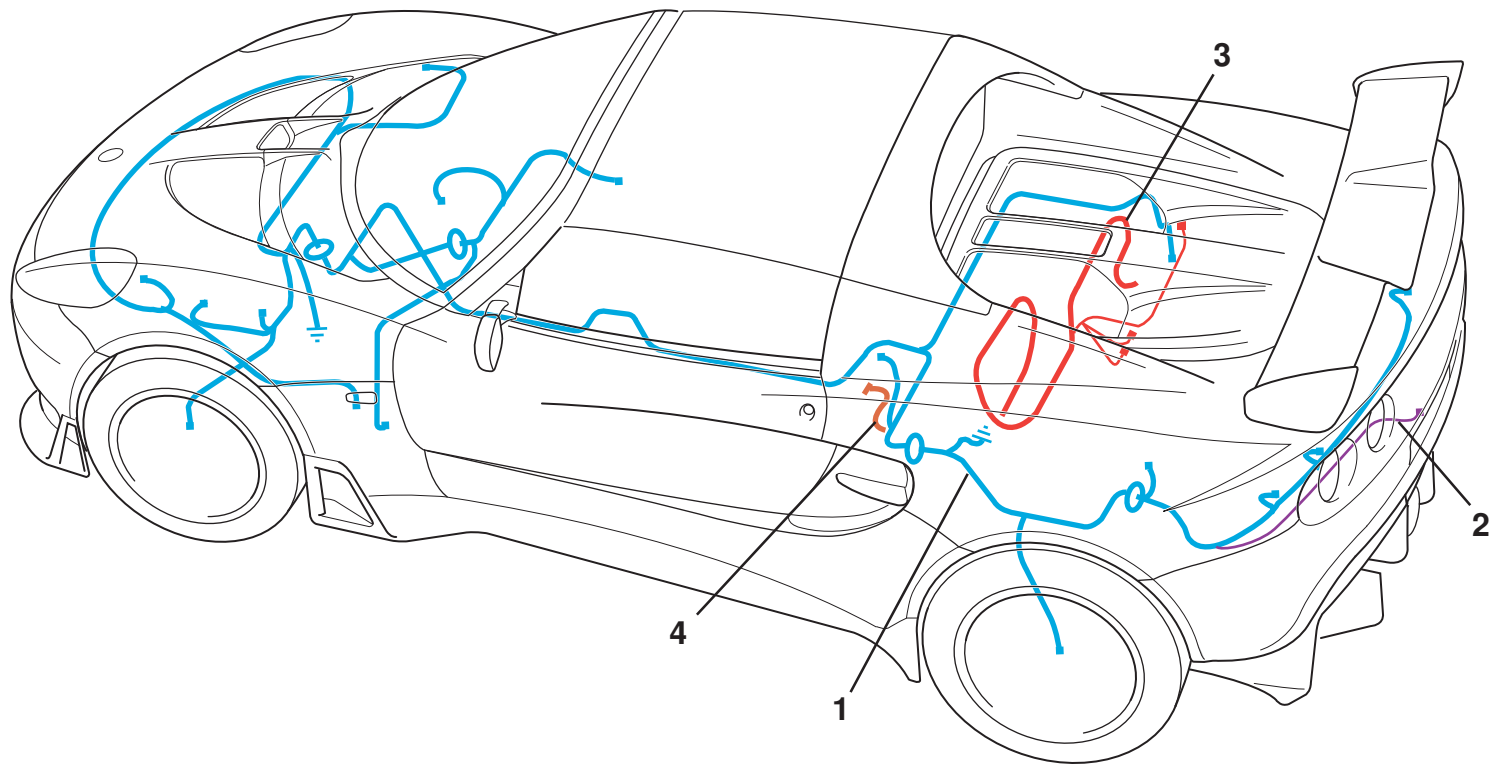

LHD Illustrated

For common components refer to Elise 2011MY parts list C120T0325J

ELISE *CUP*

15.30

Updated 3rd April 2017

Service Parts List *ELISE* *CUP*

Function Code 15.30 Carpeting & Mats

<u>Dep</u>	<u>Part Description</u>	<u>Remarks</u>	<u>Option</u>	<u>Part Number</u>	<u>Qty</u>
01	Footmat Driver LHD, 'S cup'		S Cup	A704V0005K	1
01a	Footmat Driver LHD, '220 cup'		Cup 220	A704V0010K	1
01b	Footmat Driver RHD, 'S cup'		S Cup	A704V0007K	1
01c	Footmat Driver RHD, '220 cup'		Cup 220	A704V0012K	1
02	Footmat Passenger LHD, 'S cup'		S Cup	A704V0006K	1
02a	Footmat Passenger LHD, '220 cup'		Cup 220	A704V0011K	1
02b	Footmat Passenger RHD, 'S cup'		S Cup	A704V0008K	1
02c	Footmat Passenger RHD, '220 cup'		Cup 220	A704V0013K	1