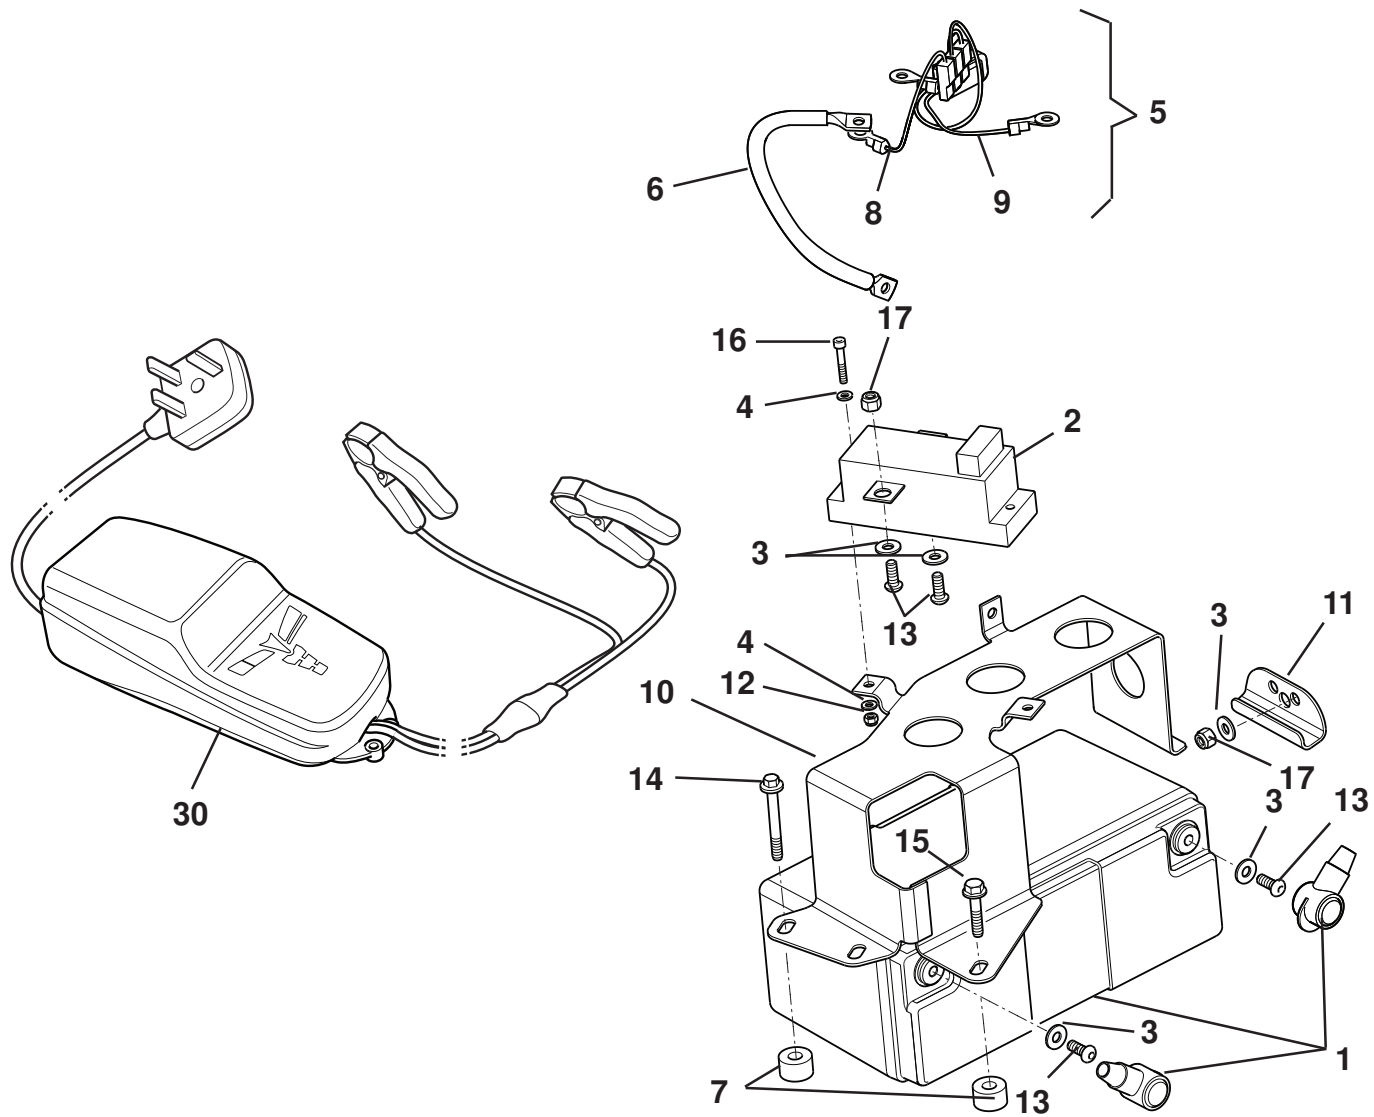

For common components refer to Elise 2011MY parts list C120T0325J

ELISE *CUP*

17.32

Updated 3rd April 2017

Service Parts List *ELISE* *CUP*

Function Code 17.32 Lithium Battery, Clamps & Cables

<u>Dep</u>	<u>Part Description</u>	<u>Remarks</u>	<u>Option</u>	<u>Part Number</u>	<u>Qty</u>
01	20ah Lithium Battery			A120M6065F	1
02	Battery Contol Unit			A708M6032F	1
03	Washer M6 x 15 x 1.5			A075W4015Z	6
04	Washer M4 x 9 x 0.8			A082W4099F	4
05	Litium Battery Harness Kit			A704M0012F	1
06	Cable Positve, litium battery			A704M0013F	1
07	Spacer			A138M0163F	2
08	Cable Battery Protection Module, sense			A708M0057F	2
09	Cable Signal Negatve, litium battery			A132M0587F	1
10	Battery Clamp			A120M0111F	1
11	Battery Tray Hook			A120M0113F	1
12	Nut Nyloc M4			A132W3019F	2
13	Screw M6 x 16 btn cap hd s/s bk			A082W7105F	4
14	Bolt M6 x 50 hex flg hd			A128W2219F	1
15	Bolt M6 x 30 hex flg hd			A124W5294F	1
16	Screw M4 x 25 skt cap hd			B100W7082F	2
17	Nut Nyloc M6			A075W3009Z	3
18	Litium Battery Charger			A132M6216F	1