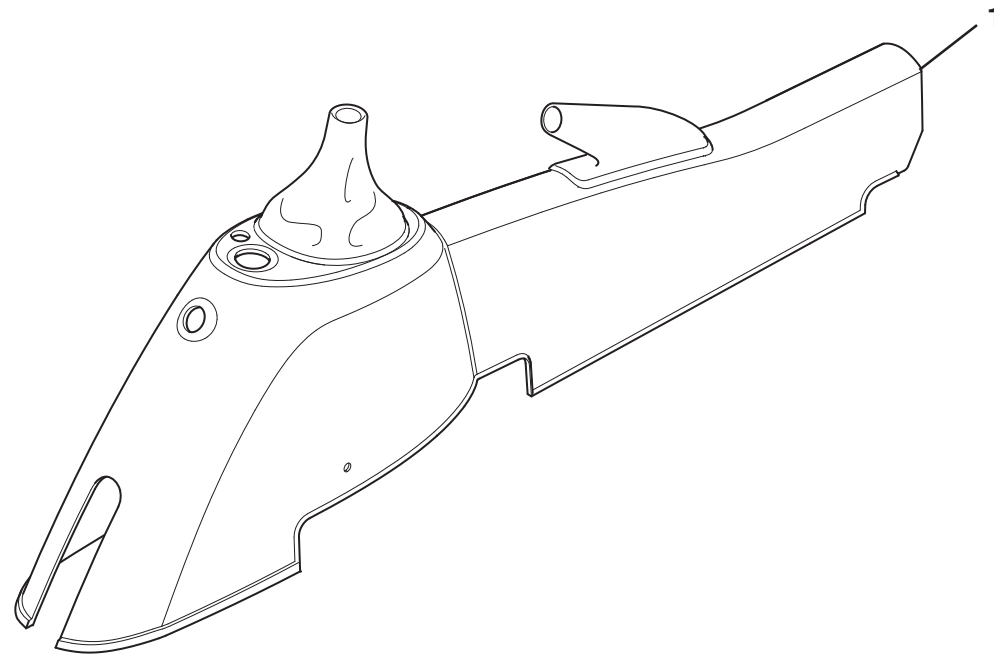

For common components refer to Elise 2011MY parts list C120T0325J

ELISE *CUP*

15.19

Updated 3rd April 2017

Service Parts List **ELISE** *CUP*

Function Code 15.19 Centre Tunnel Trim, Gear Lever Gaiters/Shrouds

<u>Dep</u>	<u>Part Description</u>	<u>Remarks</u>	<u>Option</u>	<u>Part Number</u>	<u>Qty</u>
01a	Centre Console*			A702V4013J	1
01b	Centre Console*			A702V4014J	1
01c	Centre Console LHD, leather*		250 50th edition	A120V0429JL	1
01d	Centre Console RHD, leather*		250 50th edition	A120V0430JL	1

*Use Trim Order Form LSL654

Note: For common components
refer to Elise 2011MY
C120T0325J