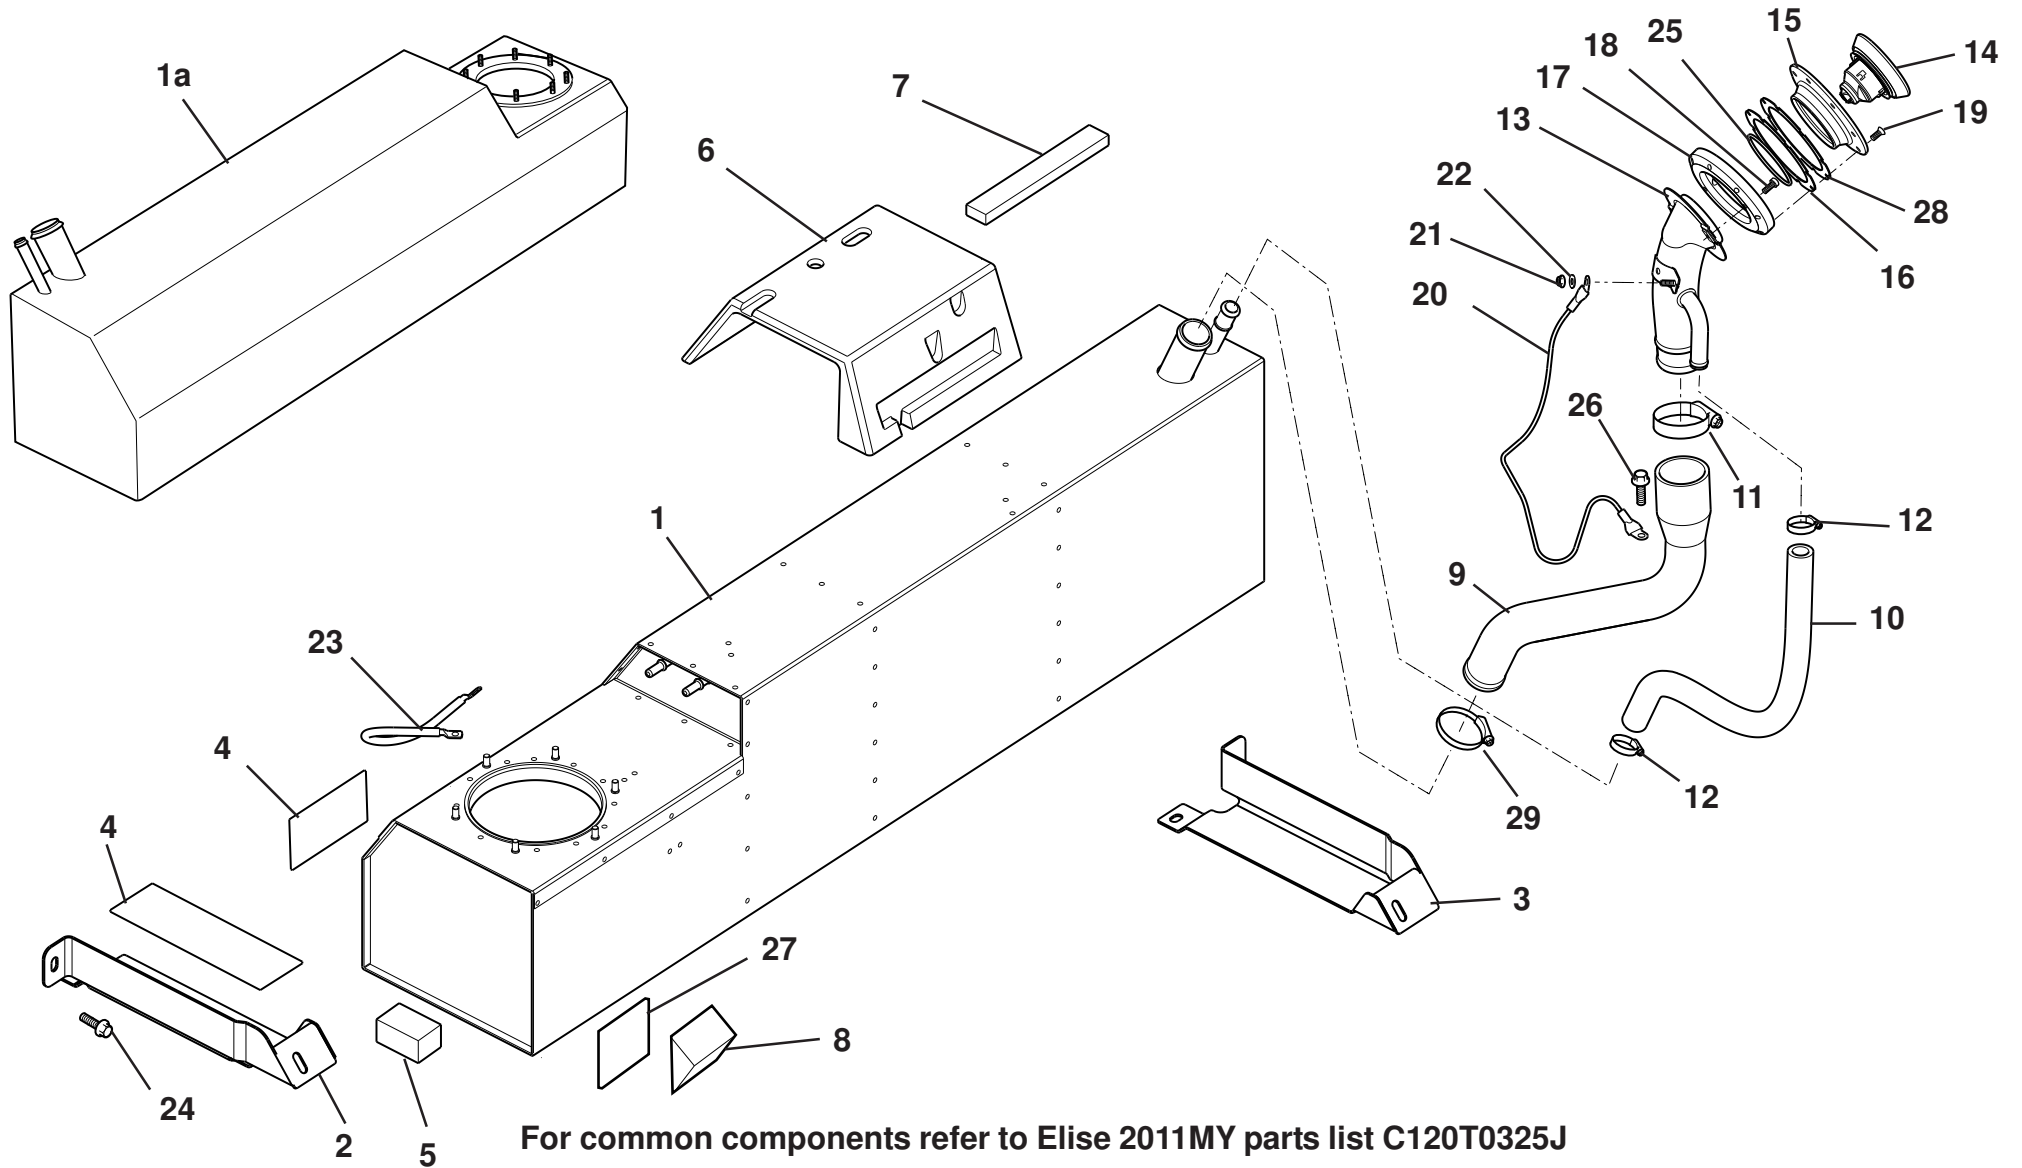

ELISE *CUP*

44.01

Updated 5th February 2018

Service Parts List *ELISE* *CUP*

Function Code 44.01 Fuel Tanks, Filler

<u>Dep</u>	<u>Part Description</u>	<u>Remarks</u>	<u>Option</u>	<u>Part Number</u>	<u>Qty</u>
01	Fuel Tank Assembly		Cup 250, Cup 260	A138L0137F	1
01a	Fuel Tank, aluminium 54L	Track	Cup R	A704L6000F	1
02	Bracket, fuel tank support, RH			B120L0040F	1
03	Bracket, fuel tank support, LH			B120L0041F	1
04	Isolating Strip, tank brackets			A120L0047F	2
05	Foam Support, tank sides			B120L0028F	4
06	Restraint Foam			A138L0115F	4
07	Foam Block, fuel tank retention, upper			A138L0114F	2
08	Rear Restraint, tank mounting			A120L0045F	2
09	Hose, fuel filler		Cup 250, Cup 260	A708L0005F	1
10	Hose, fuel breather		Cup 250, Cup 260	B708L0006F	1
11	Hose Clip, filler hose			A120L6016F	1
12	Hose Clip, breather hose			A079K6018F	2
13	Fuel Filler Neck			D120L0048F	1
14	Fuel Cap, less lock barrel, black body	Order vehicle lock set, or 14b	Cup 250, Cup 260	A138L0163F	1
14a	Fuel Cap, including lock barrel & Keys, black body	Master keys without handle, Keys are L-code*		C117L0025J	1
14b	Lock Barrel & Keys, for the fuel cap	Master keys without handle, Keys are L-code*		A117L6050S	1