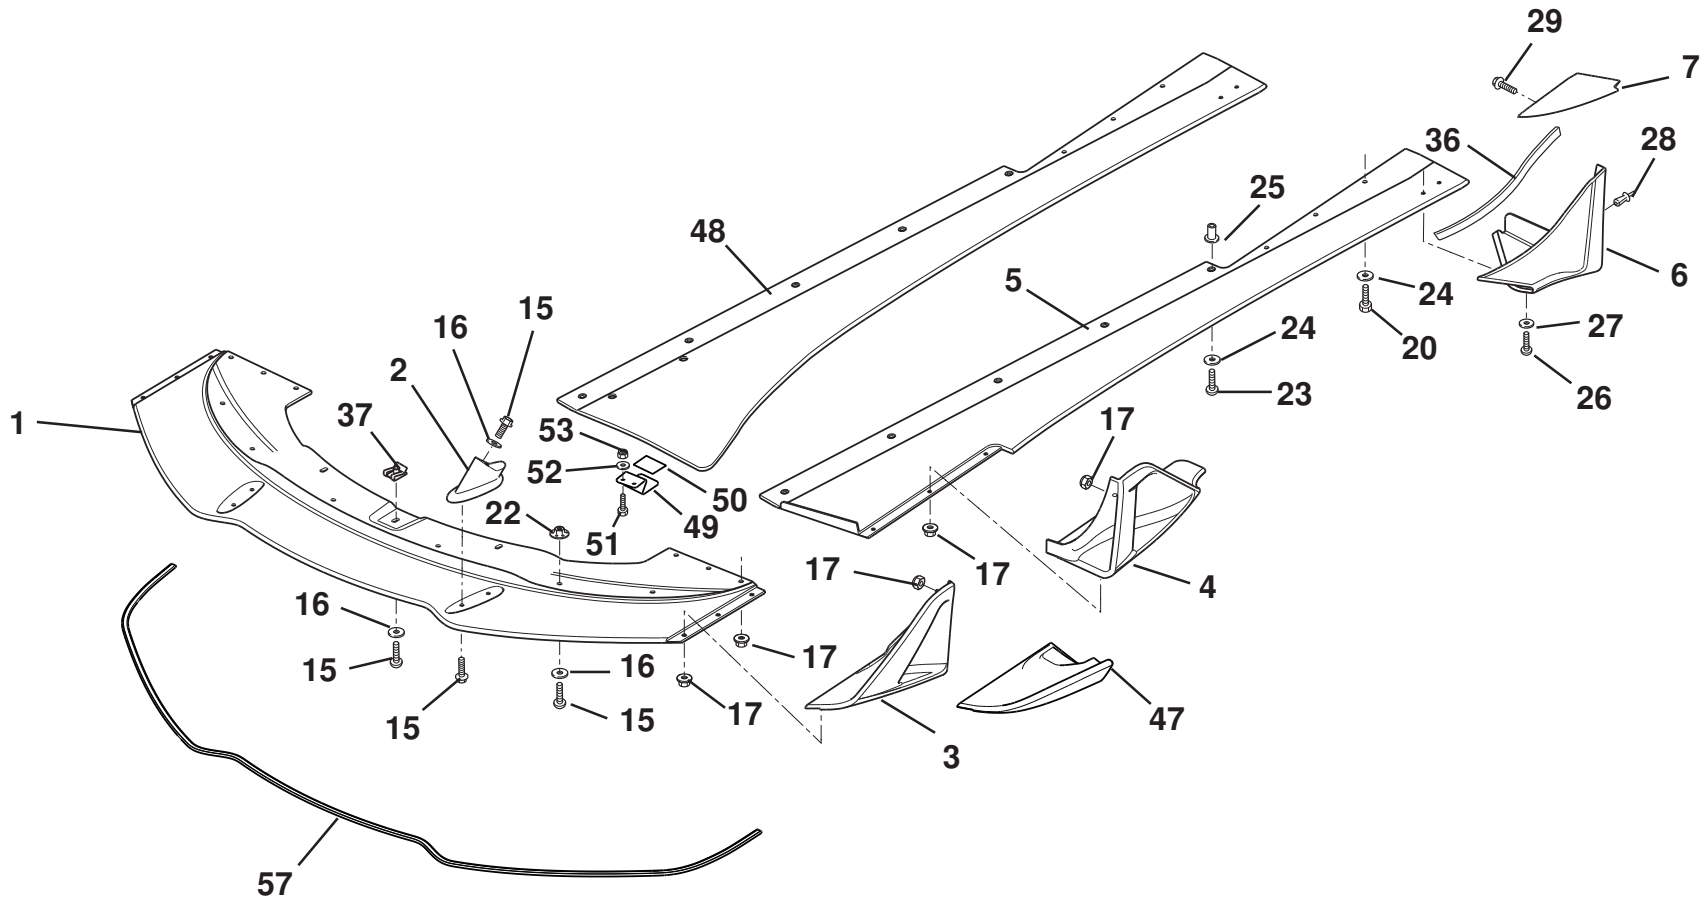

ELISE *CUP*

10.11c

Updated 3rd April 2017

Service Parts List *ELISE* *CUP*

Function Code 10.11c Engine Cover Lid & Release Mechanism, Elise 2011 MY

<u>Dep</u>	<u>Part Description</u>	<u>Remarks</u>	<u>Option</u>	<u>Part Number</u>	<u>Qty</u>
01	Engine Access Cover, carbon			A120B0607F	1