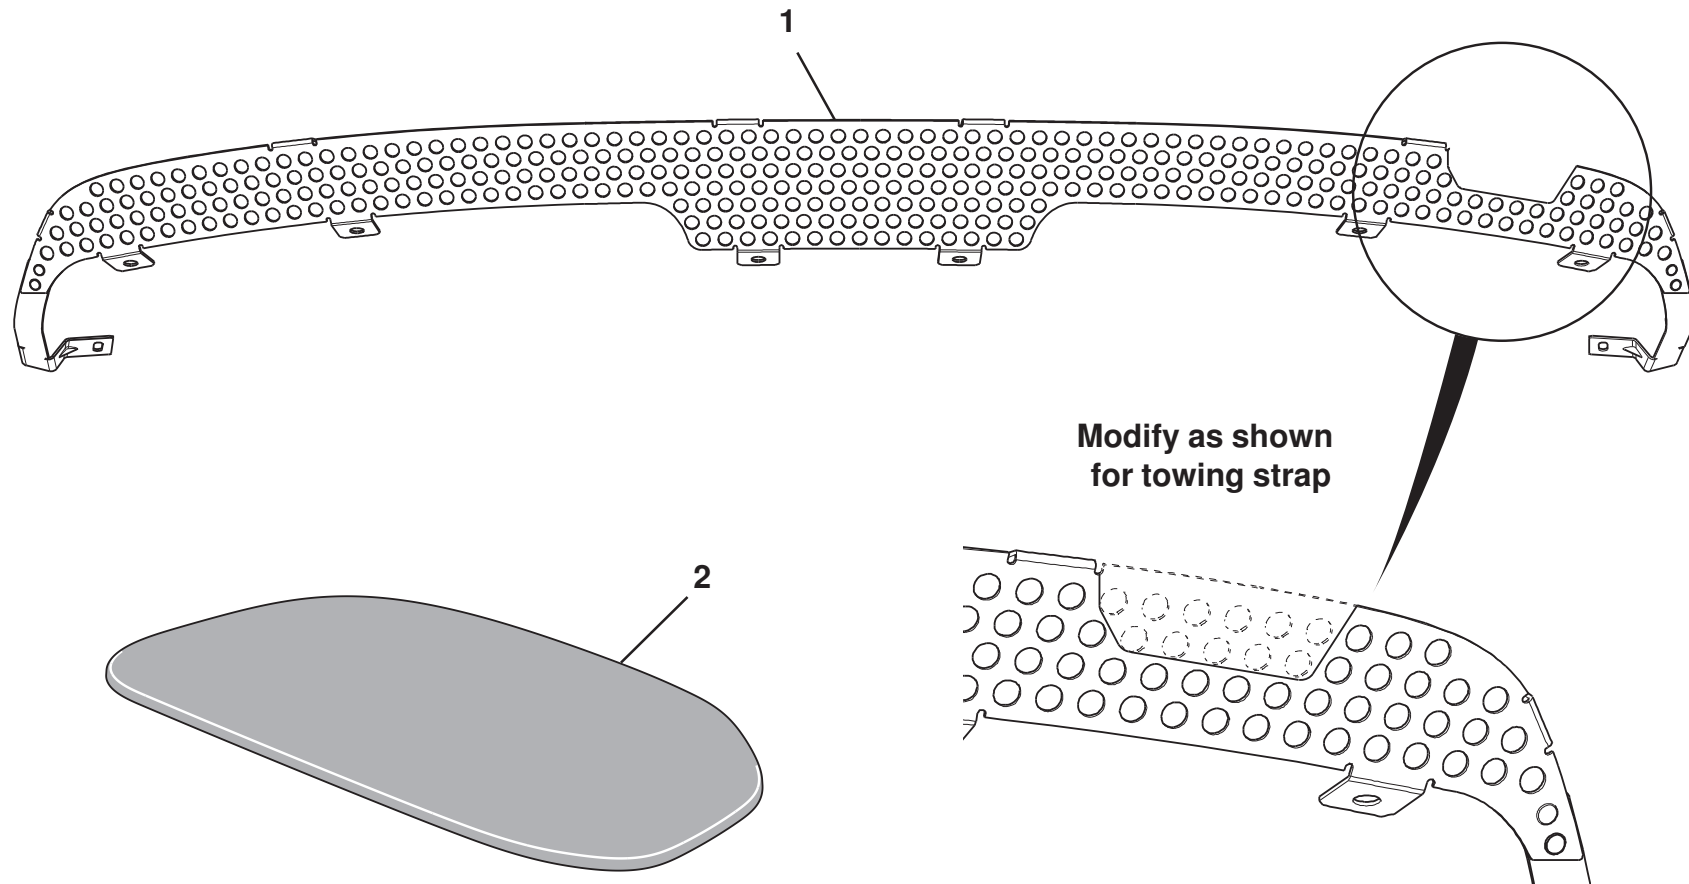

For common components refer to Elise 2011MY parts list C120T0325J

ELISE *CUP*

12.01

Updated 4th December 2017

Service Parts List *ELISE* *CUP*

Function Code 12.01 Wheelarch Liners

<u>Dep</u>	<u>Part Description</u>	<u>Remarks</u>	<u>Option</u>	<u>Part Number</u>	<u>Qty</u>
01	Wheelarch Liner Front LH		Cup 260	A120B4215K	1
02	Wheelarch Liner Rear LH		Cup 260	A120B4216K	1