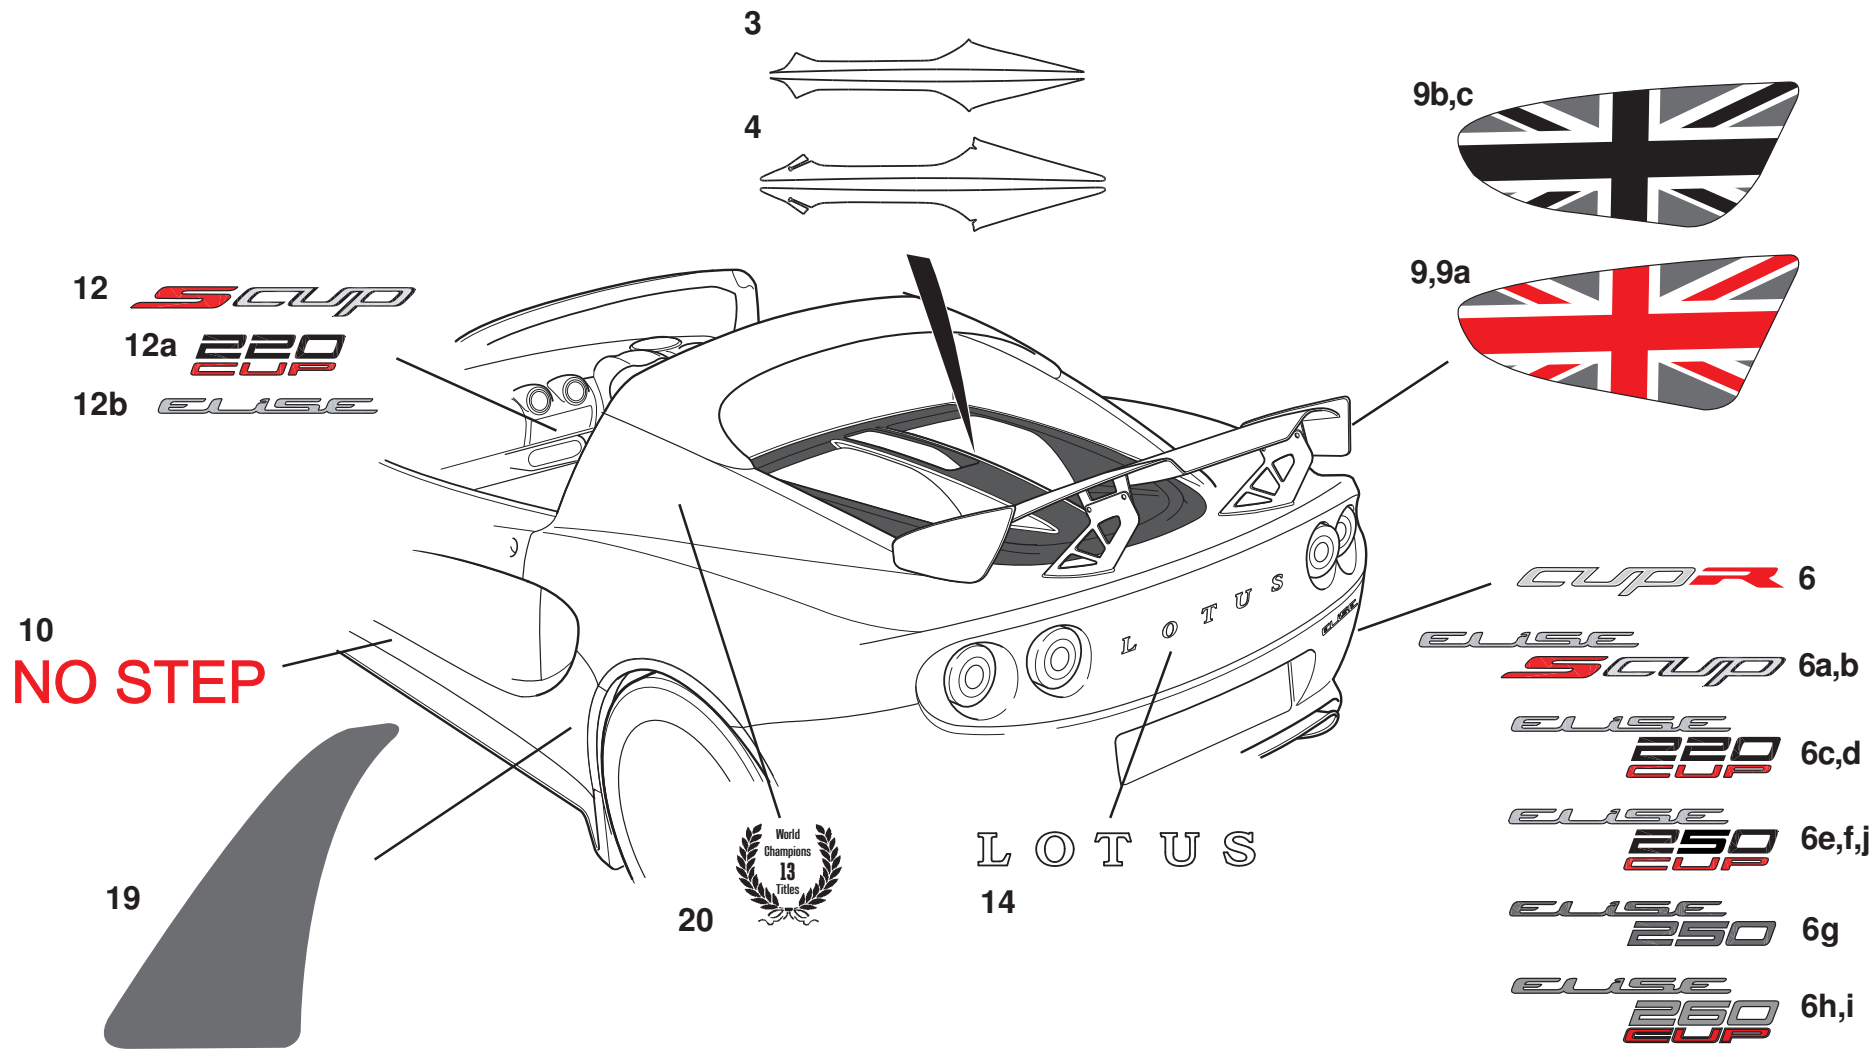

Note: For common components
refer to Elise 2011MY
C120T0325J

For common components refer to Elise 2011MY parts list C120T0325J

ELISE *cup*

12.05a page 1

Updated 5th March 2018

For common components refer to Elise 2011MY parts list C120T0325J