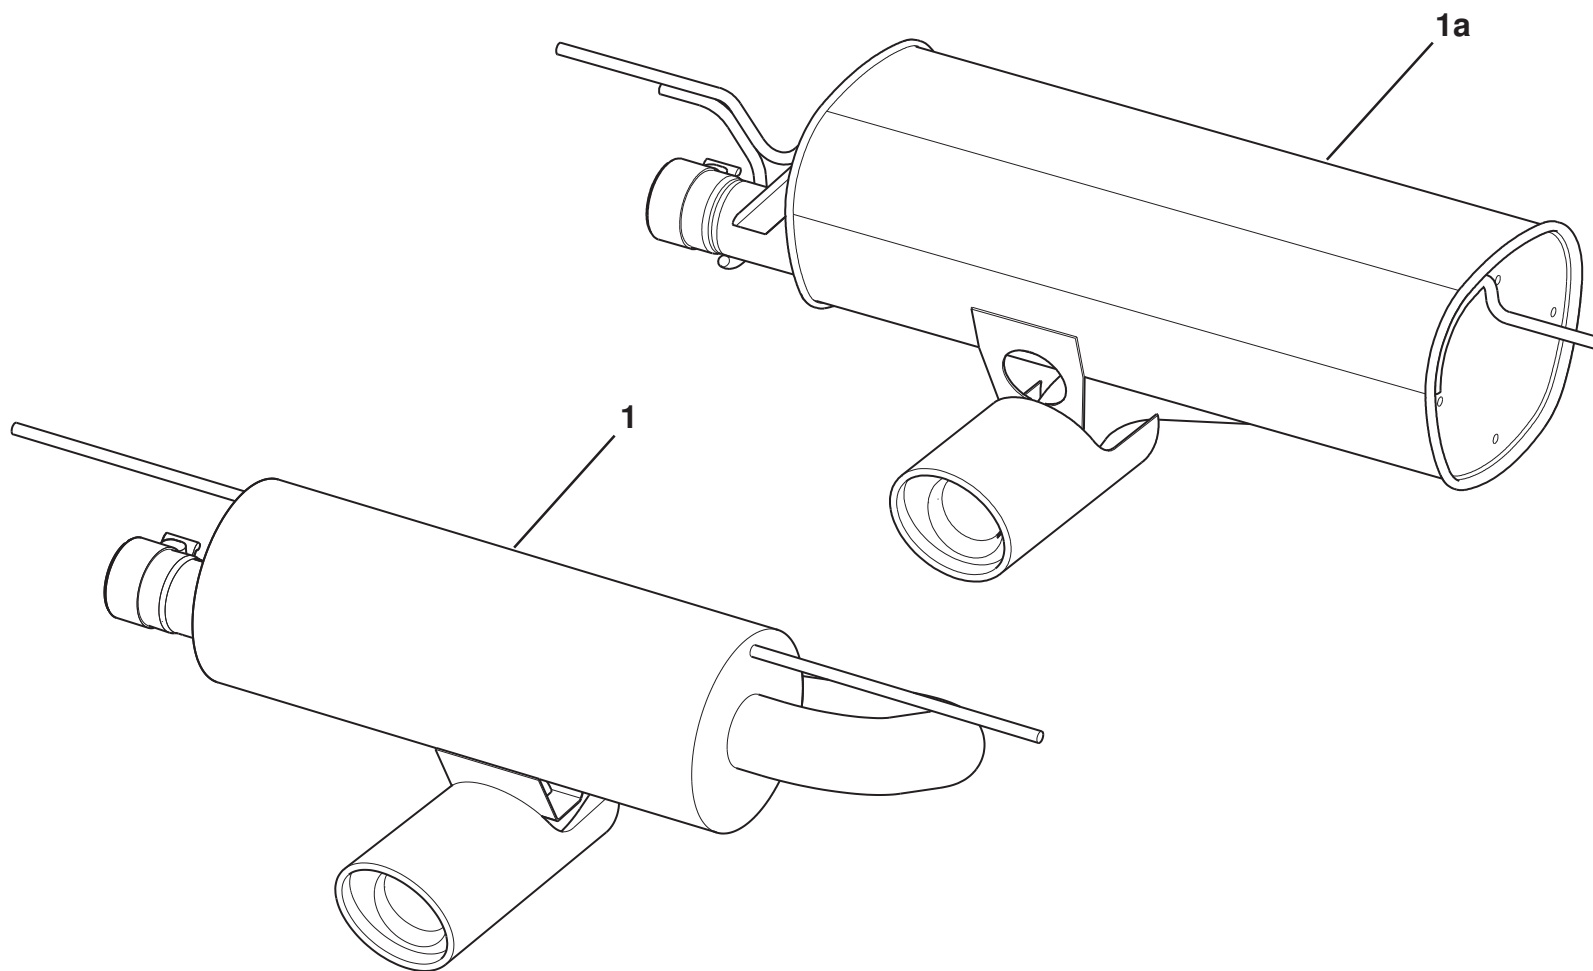

<u>Dep</u>	<u>Part Description</u>	<u>Remarks</u>	<u>Option</u>	<u>Part Number</u>	<u>Qty</u>
01	Fuel Module Assembly		Cup 250, Cup 260	A138L0119K	1
02	Clamp Plate, fuel Pump		Cup 250, Cup 260	A138L0110F	1
03	Seal, module		Cup 250, Cup 260	A132L6057F	1
04	Nyloc Nut, M6, pump to tank			A120L0014H	8
05	Washer M6 x 12 x 1.4 s/s			A126W4222F	5
06	Fuel Pipe Assembly, feed and Sensor		Cup 250, Cup 260	A120L0084F	1
07	Pipe Assembly, tank to connector		Cup 250, Cup 260	A704L0008F	1
08	Fuel Pump Controler Assembly		Cup 250, Cup 260	A132L6058F	1
09	Nut Nyloc M5 hex flg			A132W3000F	2
10	Pipe Clip			A128W6831F	2
11	Swivel Clip			A082W6587F	2
12	Swivel Clip Tie Wrap			A082W6324F	2
13	Fuel Vent Pipe		Cup 250, Cup 260	A138L0120F	1
14	Fuel Pressure Sensor			A132L6054F	1