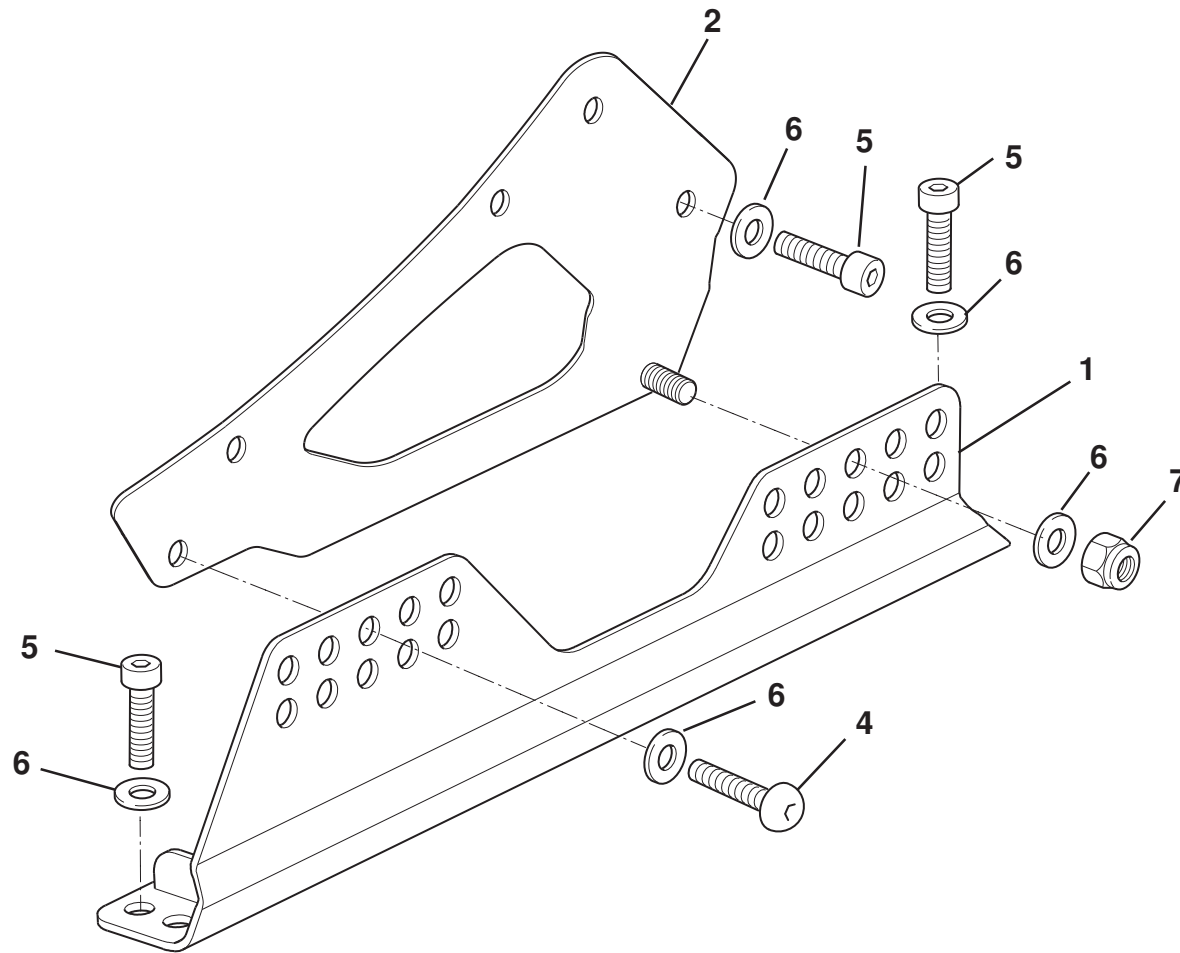

For common components refer to Elise 2011MY parts list C120T0325J

ELISE *CUP*

13.01

Updated 3rd April 2017

Service Parts List *ELISE* *CUP*

Function Code 13.01 Seat Runners

<u>Dep</u>	<u>Part Description</u>	<u>Remarks</u>	<u>Option</u>	<u>Part Number</u>	<u>Qty</u>
01	Fixed Seat Mounting LH, FIA approved			A128U4013S	1
01a	Fixed Seat Mounting RH, FIA approved			A128U4014S	1
02	Seat Support Plate LH, FIA approved			A128B4107S	1
02a	Seat Support Plate RH, FIA approved			A128B4108S	1
03	Screw M8 x 16 cap hd, rear outboard mounting			A111W7125F	1
03a	Screw M8 x 22 cap hd, rear intboard mounting			A120W5284F	1
04	Screw M8 x 20 btn hd			A126W5332F	2
05	Screw M8 x 20 cap hd			A111W7130F	10
06	Washer M8 x 16 x 1.5			A127W4000F	16
07	Nut Nyloc M8			A075W3010F	2

Note: For common components
refer to Elise 2011MY
C120T0325J