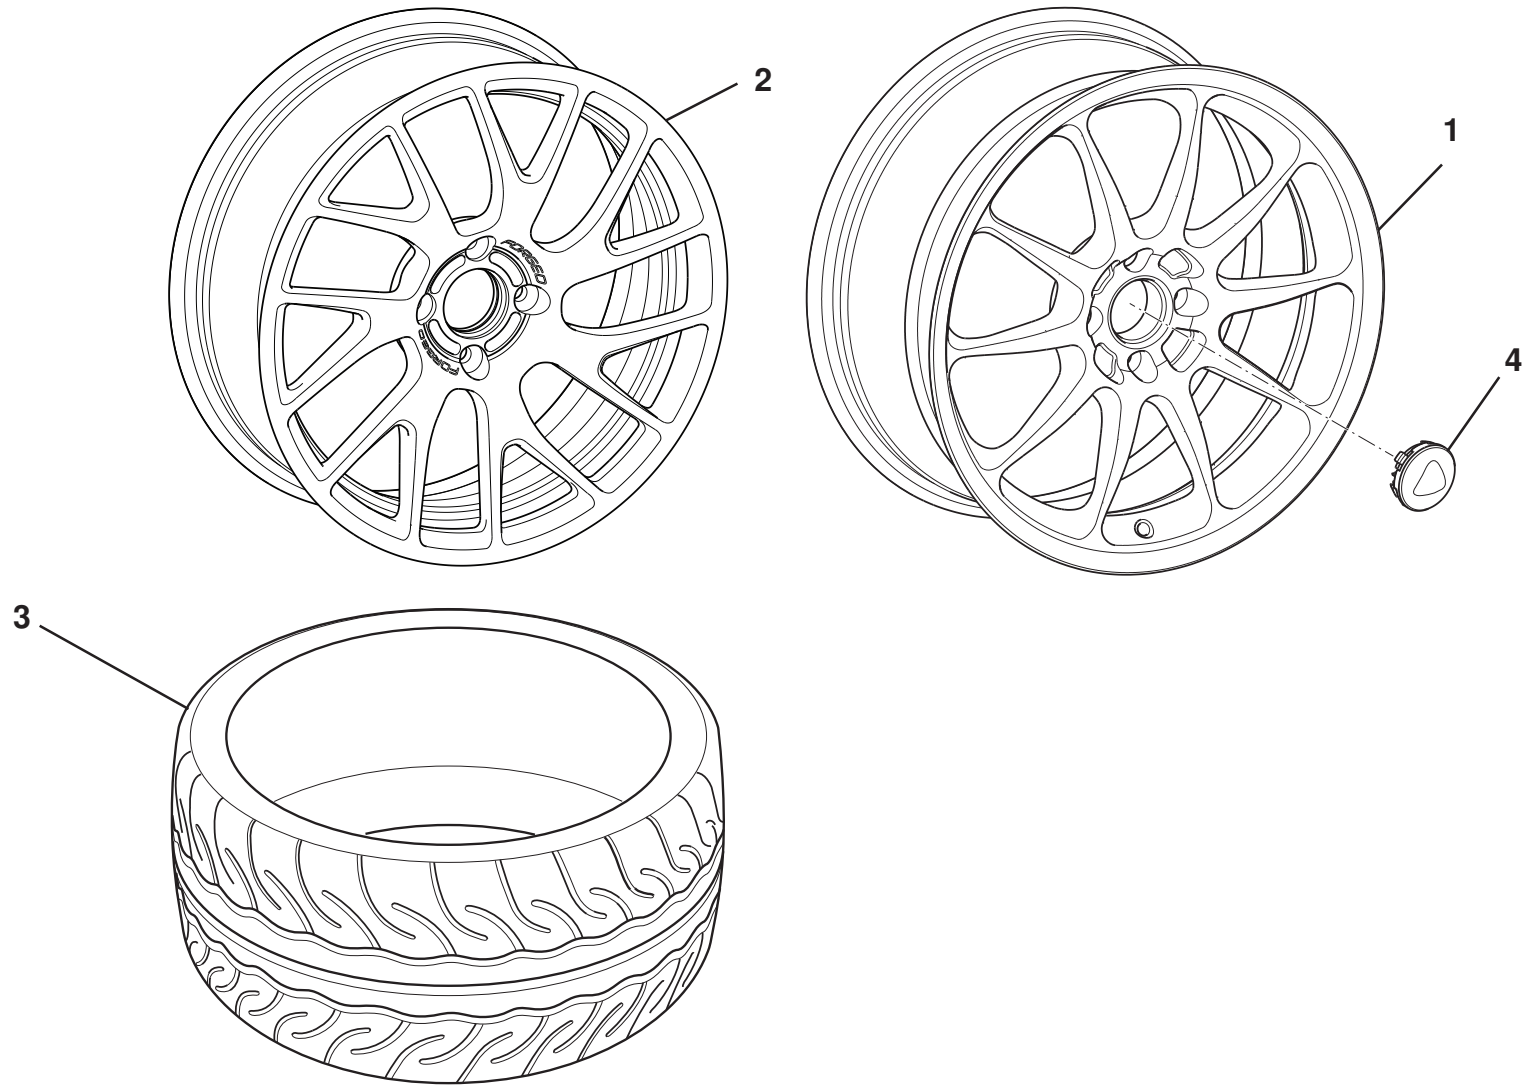

For common components refer to Elise 2011MY parts list C120T0325J

ELISE *CUP*

34.01b

Updated 5th March 2018

Service Parts List *ELISE* *CUP*

Function Code 34.01b Wheels, Tyres & Valves, Elise 2011 MY

<u>Dep</u>	<u>Part Description</u>	<u>Remarks</u>	<u>Option</u>	<u>Part Number</u>	<u>Qty</u>
01	Wheel Front 7J x 16 forged, black msport	Not TPMS compatibile	Cup R, Cup 250, Cup 260	A704G0001F	2
01a	Wheel Front 7J x 16 forged, HP silver msport	Not TPMS compatibile	250 50th edition, Cup 260	A704G0003F	2
01d	Wheel Rear 8J x 17 forged, black msport	Not TPMS compatibile	Cup R, Cup 250, Cup 260	A704G0002F	2
01e	Wheel Rear 8J x 17 forged, HP silver msport	Not TPMS compatibile	250 50th edition, Cup 260	A704G0004F	2
02	Wheel, front seven Y spoke, forged, Gold, 6.0 x 16		GP Cup 250	A147G0014F	1
02a	Wheel, rear seven Y spoke, forged, Gold, 8.0 x 17		GP Cup 250	A147G0015F	1
03	Tyre, front, 205/45 R16 83W, Yokohama AD08R		Cup 260	A147G0010F	2
03a	Tyre, rear, 235/40 R17 90W, Yokohama AD08R		Cup 260	A147G0011F	2
04	Wheel Centre Cap			A128G0013F	4

Note: For common components
refer to Elise 2011MY
C120T0325J