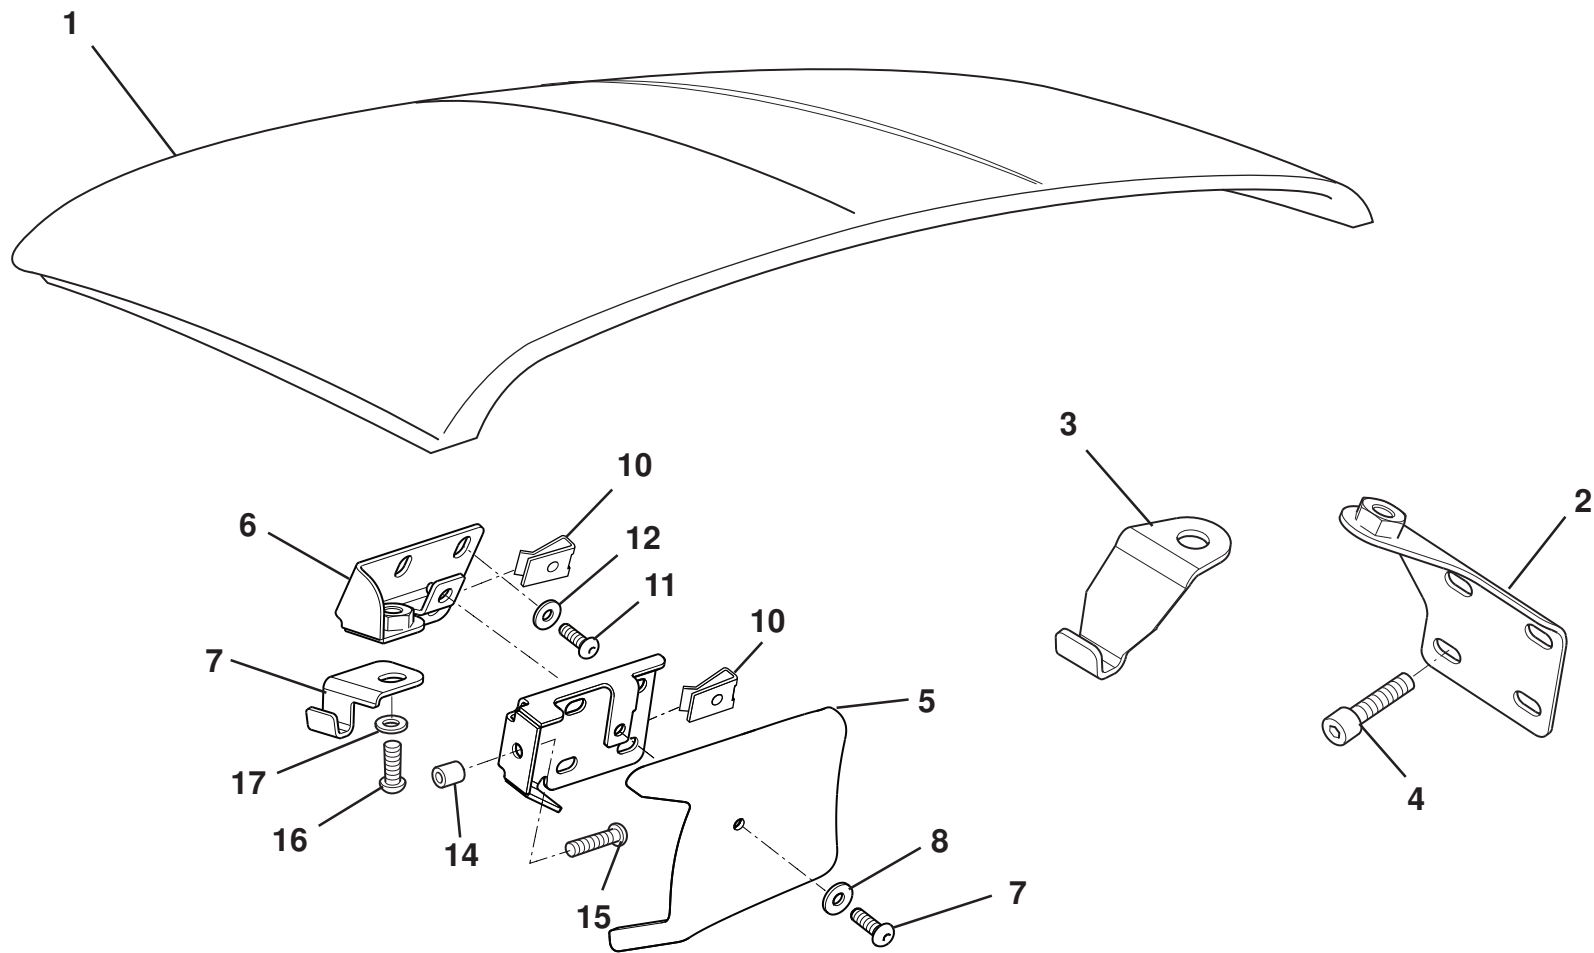

250 CUP

For common components refer to Elise 2011MY parts list C120T0325J

ELISE *CUP*

12.04

Updated 4th June 2018

Service Parts List *ELISE* *CUP*

Function Code 12.04 Roof Panel, Seals & Fixings

<u>Dep</u>	<u>Part Description</u>	<u>Remarks</u>	<u>Option</u>	<u>Part Number</u>	<u>Qty</u>
01	Hard Top Roof Assembly			A702B0002J	1
01a	Hard Top Roof Assembly, carbon		250 50th edition, Cup 250, Cup 260	A120B0619J	1
02	Bracket Hard Top Rear LH			A702B4001F	1
02a	Bracket Hard Top Rear RH			A702B4002F	1
03	Hook Hard Top Rear LH			A702B4003F	1
03a	Hook Hard Top Rear RH			A702B4004F	1
04	Bolt, roof mtg brkt			A128B0074F	6
05	Carbon Roof Cover LH		250 50th edition, Cup 250, Cup 260	A120V4209J	1
05a	Carbon Roof Cover RH		250 50th edition, Cup 250, Cup 260	A120V4210J	1
06	Mounting Bracket, hardtop rear LH	3 hole fixing to roof	250 50th edition, Cup 250, Cup 260	A120B4197F	1
06a	Mounting Bracket, hardtop rear RH	3 hole fixing to roof	250 50th edition, Cup 250, Cup 260	A120B4198F	1
07	Hook Hard Top SBAF LH		250 50th edition, Cup 250, Cup 260	A120B4195F	1
07a	Hook Hard Top SBAF RH		250 50th edition, Cup 250, Cup 260	A120B4196F	1
08	Screw M5 x 16 btn hd		250 50th edition, Cup 250, Cup 260	A111W7156F	2