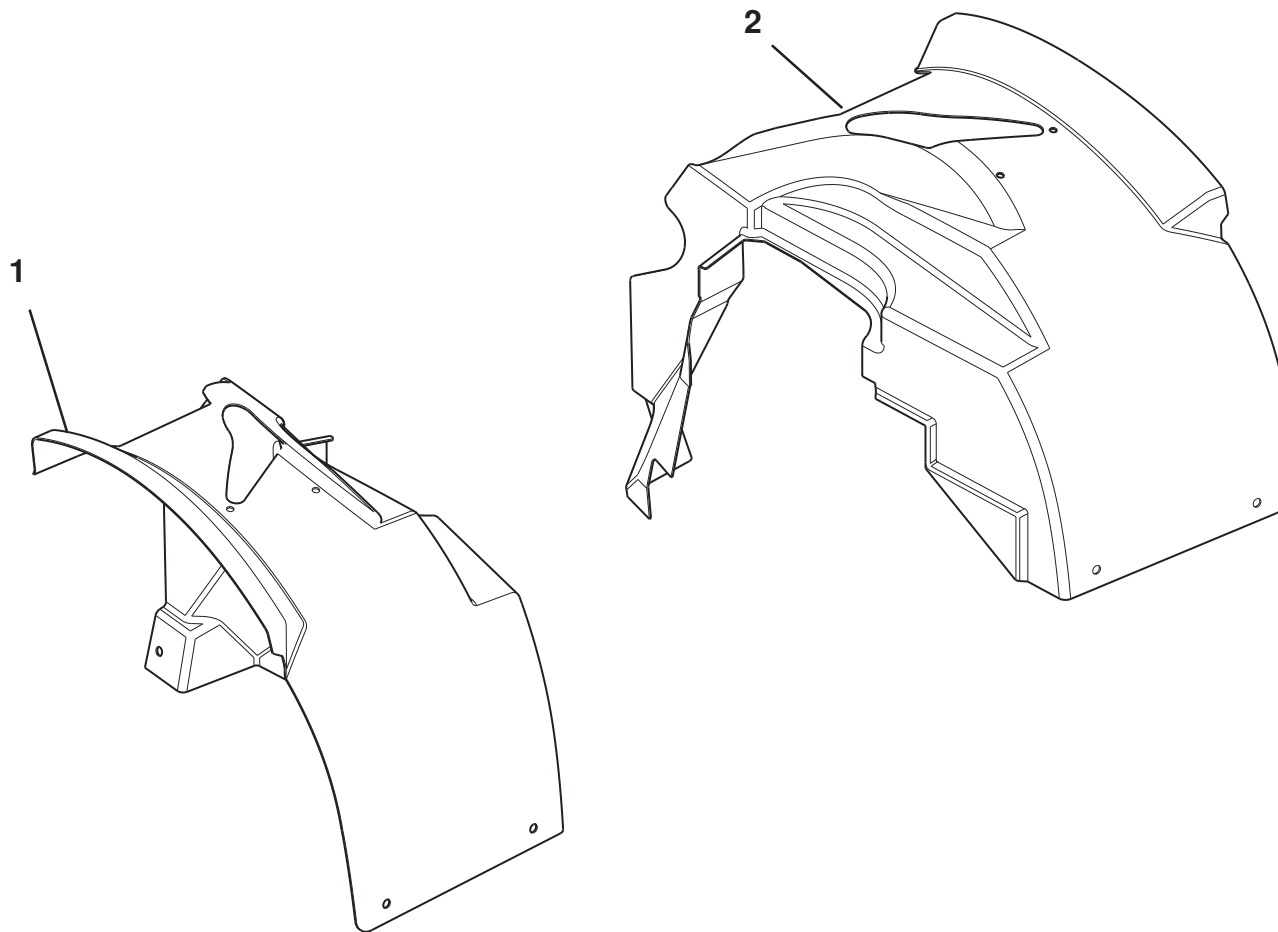

For common components refer to Elise 2011MY parts list C120T0325J

ELISE *CUP*

12.01

Updated 4th December 2017

Service Parts List *ELISE* *CUP*

Function Code 12.01 Wheelarch Liners

<u>Dep</u>	<u>Part Description</u>	<u>Remarks</u>	<u>Option</u>	<u>Part Number</u>	<u>Qty</u>
01	Wheelarch Liner Front LH		Cup 260	A120B4215K	1
02	Wheelarch Liner Rear LH		Cup 260	A120B4216K	1