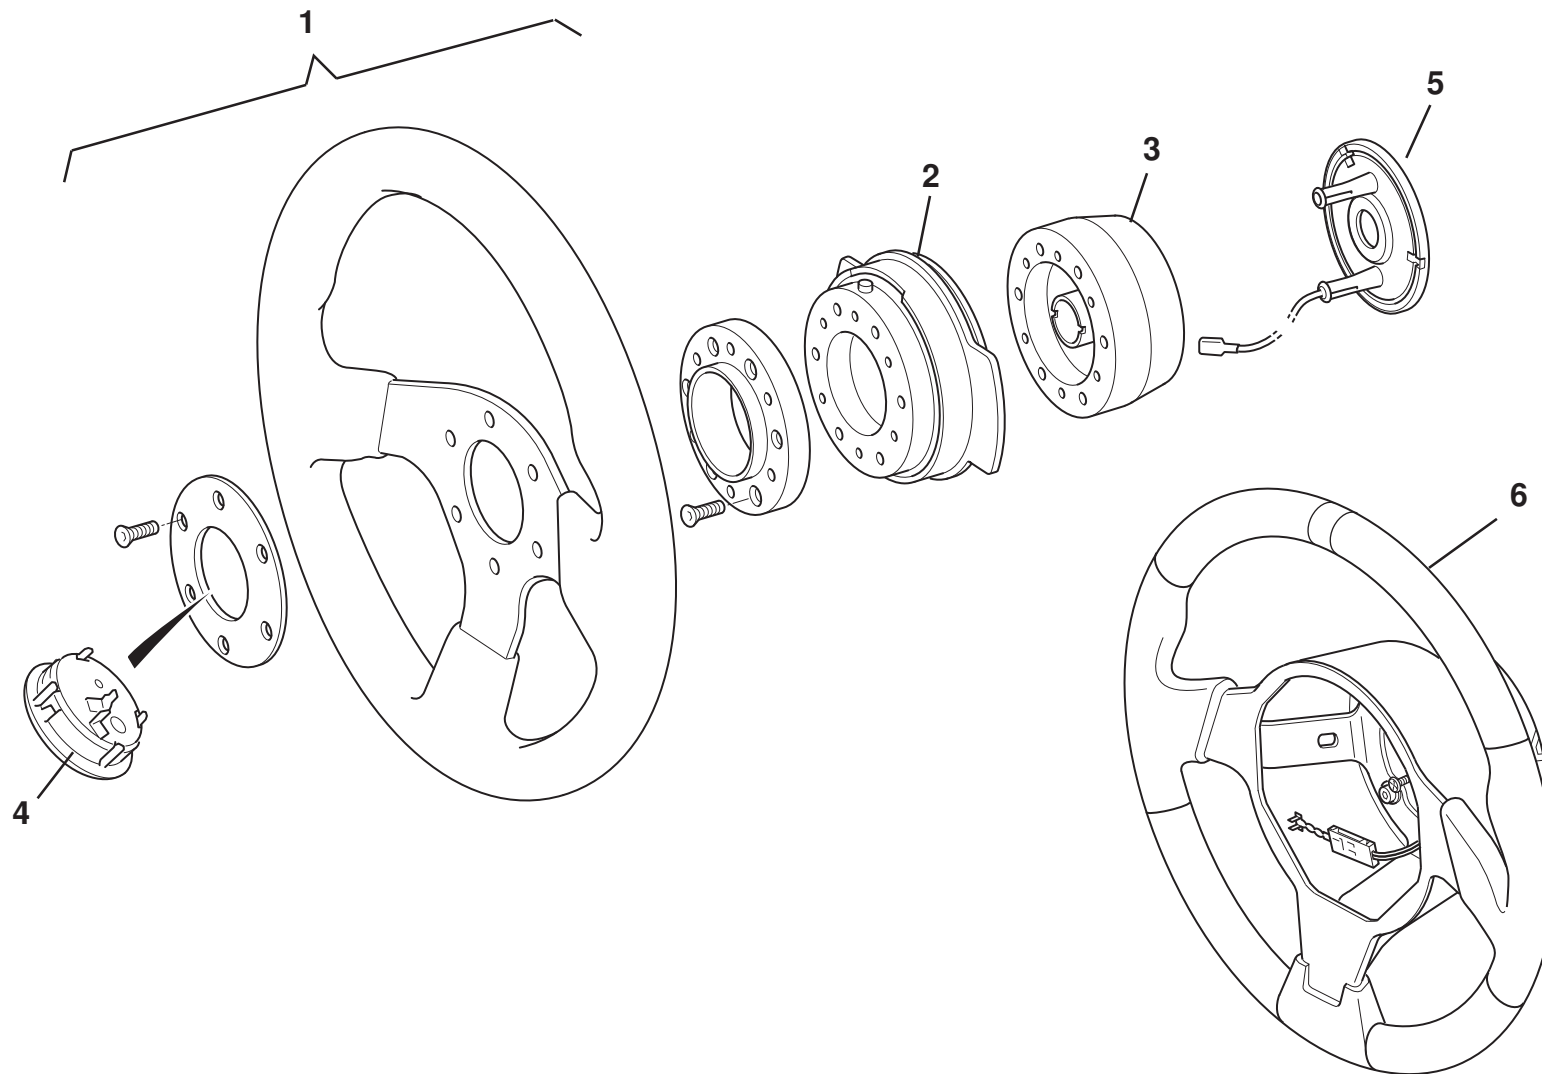

For common components refer to Elise 2011MY parts list C120T0325J

ELISE *CUP*

32.05

Updated 3rd April 2017

Service Parts List *ELISE* *CUP*

Function Code 32.05 Upper Column, Steering Wheel

<u>Dep</u>	<u>Part Description</u>	<u>Remarks</u>	<u>Option</u>	<u>Part Number</u>	<u>Qty</u>
01	Steering Wheel Removable	Track use	Cup R, Cup 250, Cup 260	A702H6000F	1
02	Boss Steering Wheel Mounting		Cup R	A702H6001F	1
03	Hub Steering Wheel Mounting		Cup R	A702H0001F	1
04	Horn Push, Lotus logo, double contact		Cup R	A111H6024S	1
05	Horn Contact Plate		Cup R	A111H6008F	1
06	Steering Wheel		Cup 250, Cup 260	A138V0013F	1

Note: For common components
refer to Elise 2011MY
C120T0325J