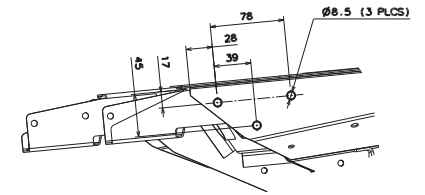

Holes to be added to subframe
for rear towing strap

For common components refer to Elise 2011MY parts list C120T0325J

ELISE *CUP*

30.01

Updated 3rd April 2017

Service Parts List **ELISE** *CUP*

Function Code 30.01 Chassis, Subframes