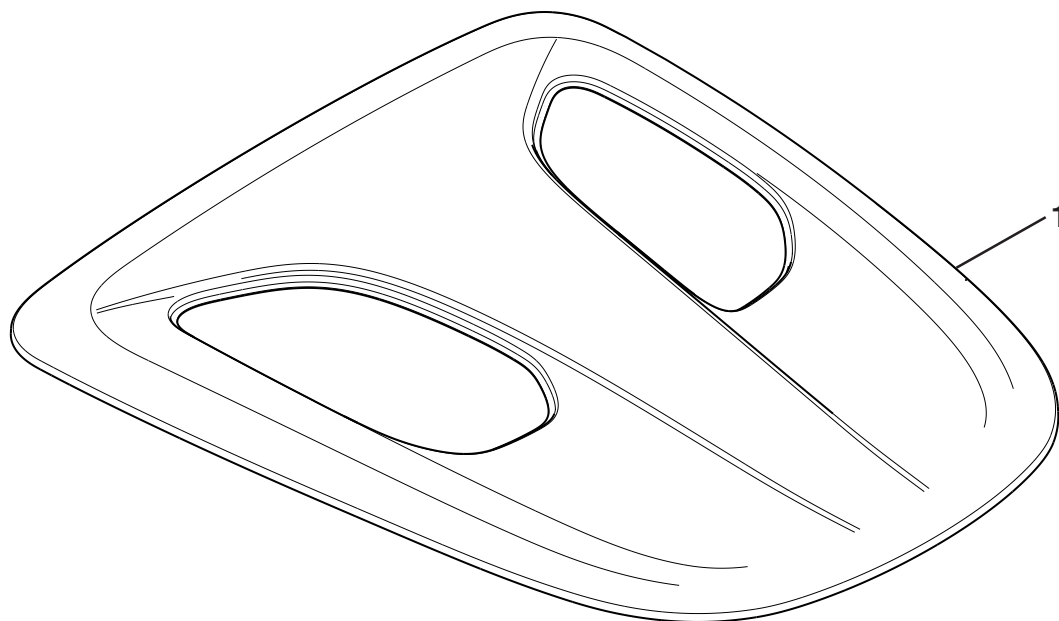

For common components refer to Elise 2011MY parts list C120T0325J

ELISE *CUP*

10.11c

Updated 3rd April 2017