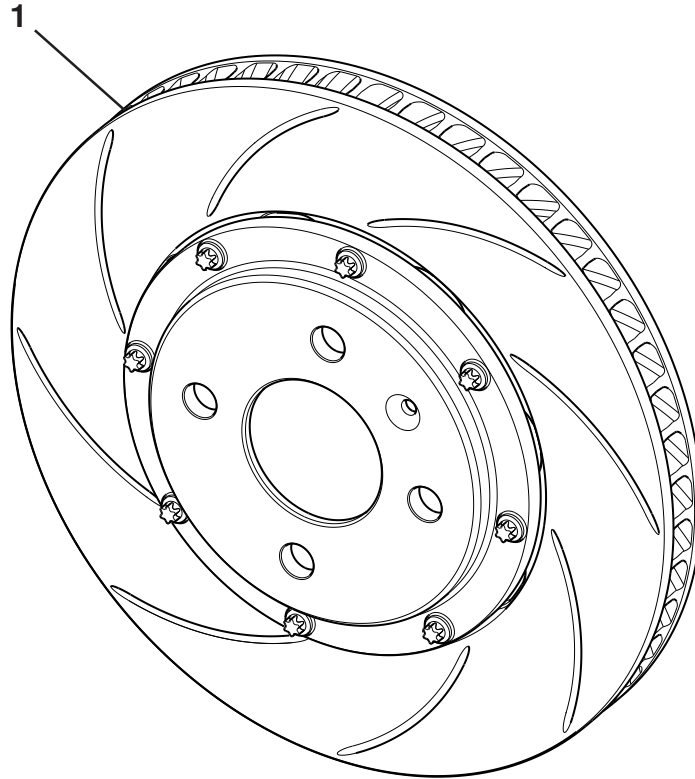

For common components refer to Elise 2011MY parts list C120T0325J

ELISE *CUP*

33.01

Updated 4th December 2017

Service Parts List *ELISE* *CUP*

Function Code 33.01 Brake Discs, Calipers, & Parking Brake Assembly

<u>Dep</u>	<u>Part Description</u>	<u>Remarks</u>	<u>Option</u>	<u>Part Number</u>	<u>Qty</u>
01	Brake Disc, Grooved 2 piece LH		Cup 260	A147J4001F	2
01a	Brake Disc, Grooved 2 piece RH		Cup 260	A147J4002F	2