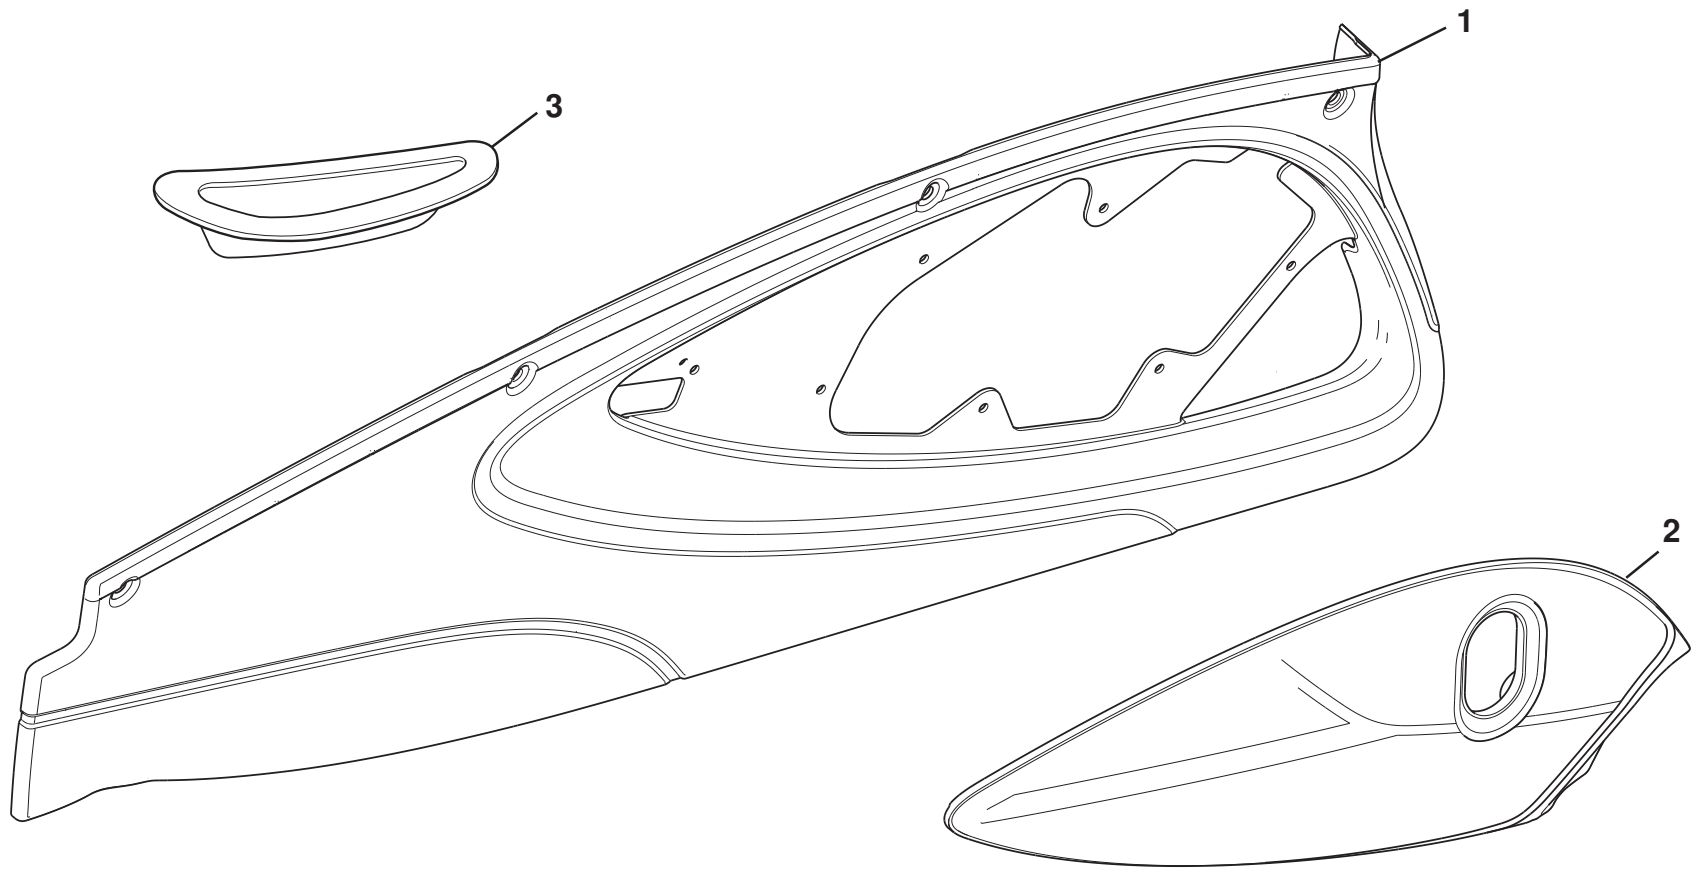

Note: For common components
refer to Elise 2011MY
C120T0325J

ELISE *CUP*

14.10

Updated 4th December 2017

Service Parts List *ELISE* *CUP*

Function Code 14.10 Instrument Cowling/Binnacle

<u>Dep</u>	<u>Part Description</u>	<u>Remarks</u>	<u>Option</u>	<u>Part Number</u>	<u>Qty</u>
01	Instrument Cowling, carbon		Cup 260	A138V0936F	1
02	Clip, cowling retention			A121U0156S	4