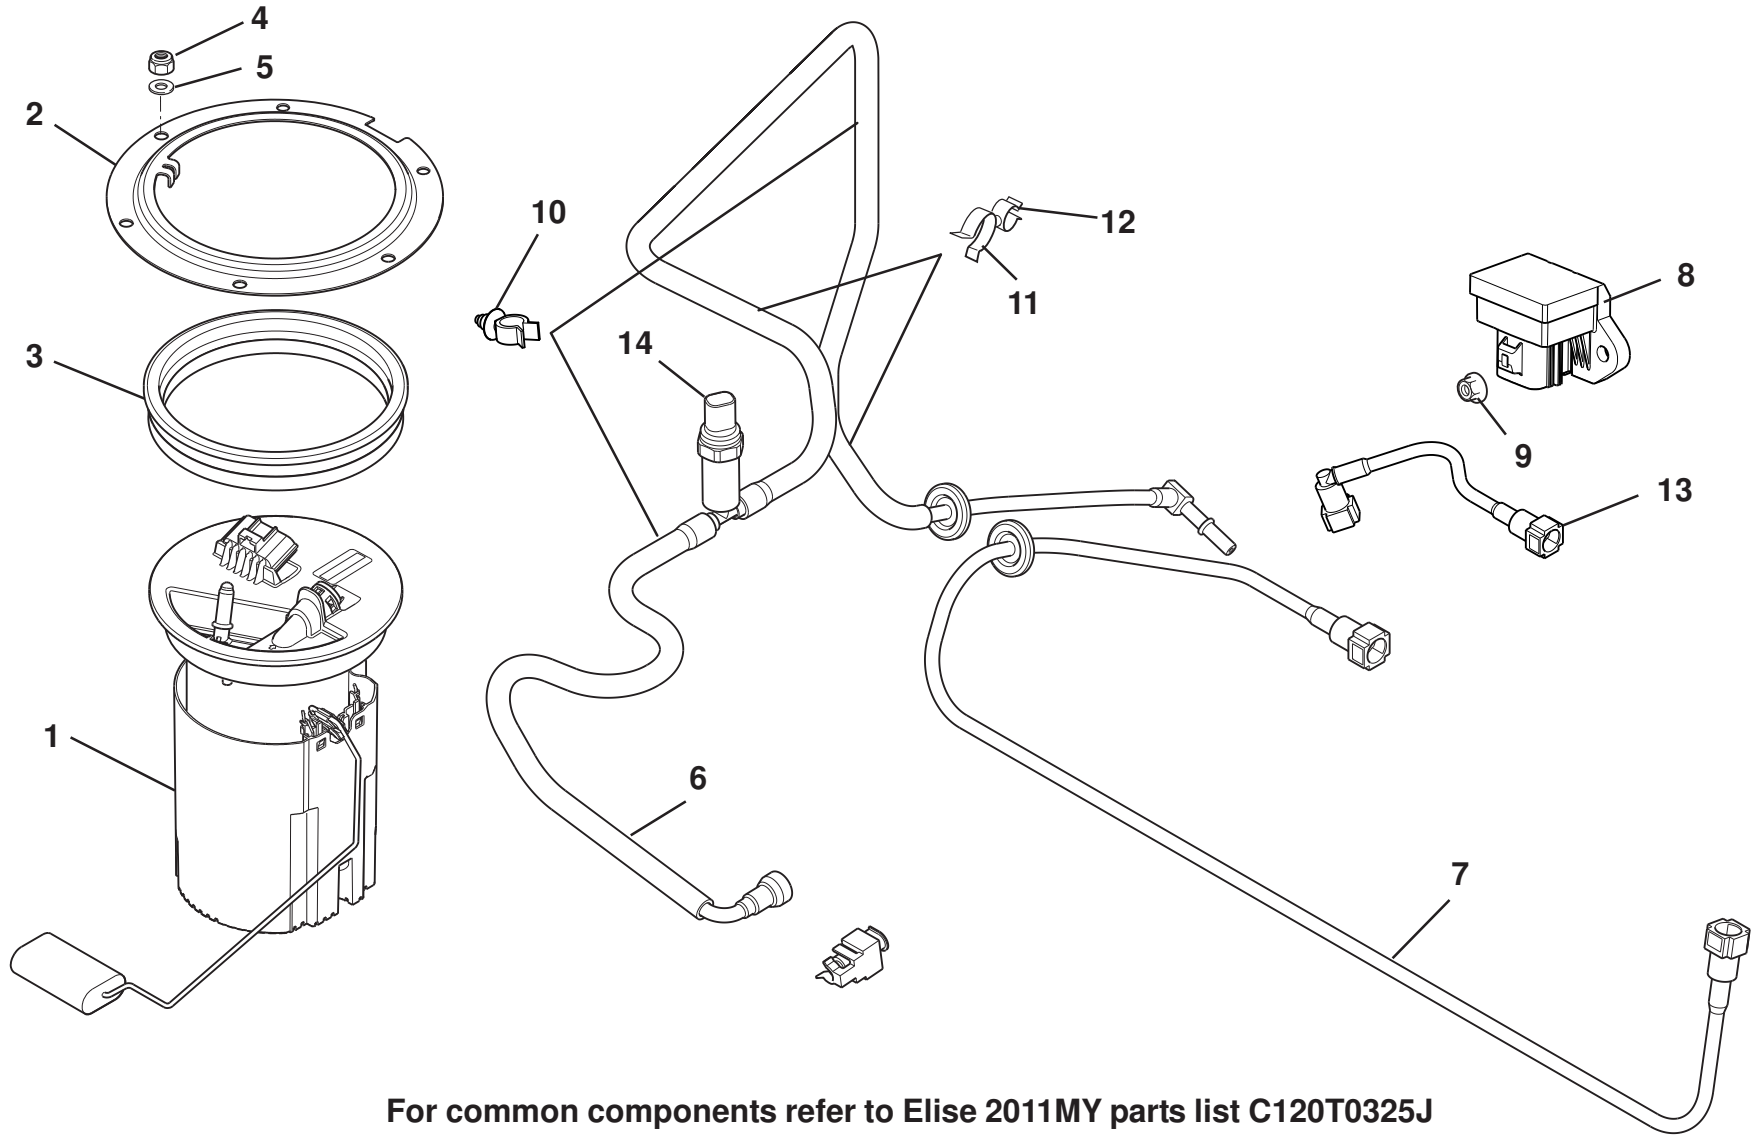

For common components refer to Elise 2011MY parts list C120T0325J

ELISE *CUP*

44.03

Updated 2nd April 2018

Service Parts List *ELISE* *CUP*

Function Code 44.03 Fuel Pump; Filter, Pipes

<u>Dep</u>	<u>Part Description</u>	<u>Remarks</u>	<u>Option</u>	<u>Part Number</u>	<u>Qty</u>
01	Fuel Module Assembly		Cup 250, Cup 260	A138L0119K	1
02	Clamp Plate, fuel Pump		Cup 250, Cup 260	A138L0110F	1
03	Seal, module		Cup 250, Cup 260	A132L6057F	1
04	Nyloc Nut, M6, pump to tank			A120L0014H	8
05	Washer M6 x 12 x 1.4 s/s			A126W4222F	5
06	Fuel Pipe Assembly, feed and Sensor		Cup 250, Cup 260	A120L0084F	1
07	Pipe Assembly, tank to connector		Cup 250, Cup 260	A704L0008F	1
08	Fuel Pump Controler Assembly		Cup 250, Cup 260	A132L6058F	1
09	Nut Nyloc M5 hex flg			A132W3000F	2
10	Pipe Clip			A128W6831F	2
11	Swivel Clip			A082W6587F	2
12	Swivel Clip Tie Wrap			A082W6324F	2
13	Fuel Vent Pipe		Cup 250, Cup 260	A138L0120F	1
14	Fuel Pressure Sensor			A132L6054F	1