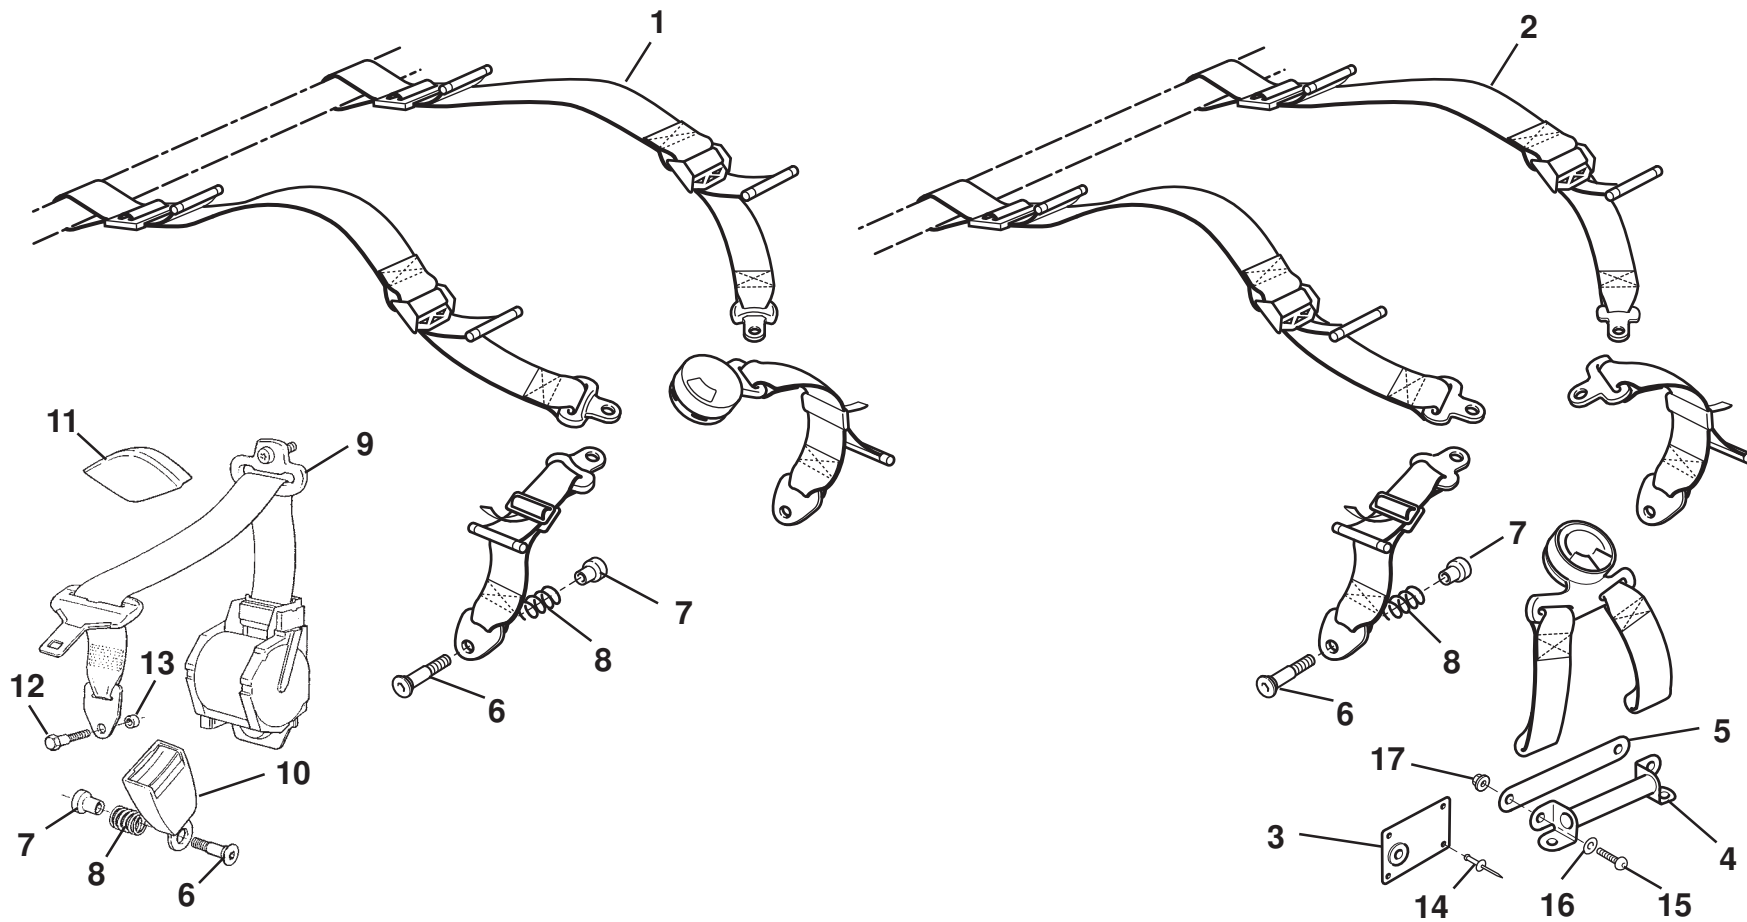

For common components refer to Elise 2011MY parts list C120T0325J

ELISE *CUP*

13.27

Updated 3rd April 2017

Service Parts List *ELISE* *CUP*

Function Code 13.27 Seat Belts, front

<u>Dep</u>	<u>Part Description</u>	<u>Remarks</u>	<u>Option</u>	<u>Part Number</u>	<u>Qty</u>
01	Harness, 4 point seat belt, LH			A122V0049F	1
01a	Harness, 4 point seat belt, RH			A122V0050F	1
02	6pt harness, driver		Fixed seat runner, Cup R	A702V6001F	1
03	Nut Plate		Cup R	A702V0001J	2
04	Bracket, 6 point harness crotch strap		Cup R	A127V0001F	2
05	Spreader Plate, 6 point harness crotch strap		Cup R	A127V0002F	2
06	Bolt, 7/16" UNF, csk., skt., hd., seat belt to frame			B121W2209F	4
07	Spacer, stepped, seat belt to frame			A121B0045F	4
08	Spring, seat belt to frame			A111U6016F	4
09	Seat Belt Assembly, retractor			B120B0024F	2
10	Buckle, seat belt			A120B0026F	2
11	Cover, upper anchorage			A117U6014F	2
12	Bolt, shoulder, 7/16", seat belt fixing			B121W2210F	2
13	Spacer, 19.0 dia. x 12.5mm, seat belt fixing			A121W6782F	2
14	Pop Rivet			A082W6512F	8
15	Screw M8 x 25 skt btn			A111W7175F	4
16	Washer flat 8 x 16.6 x 1.4			A075W4020F	4
17	Nut M8 hex flg			A111W3154F	4