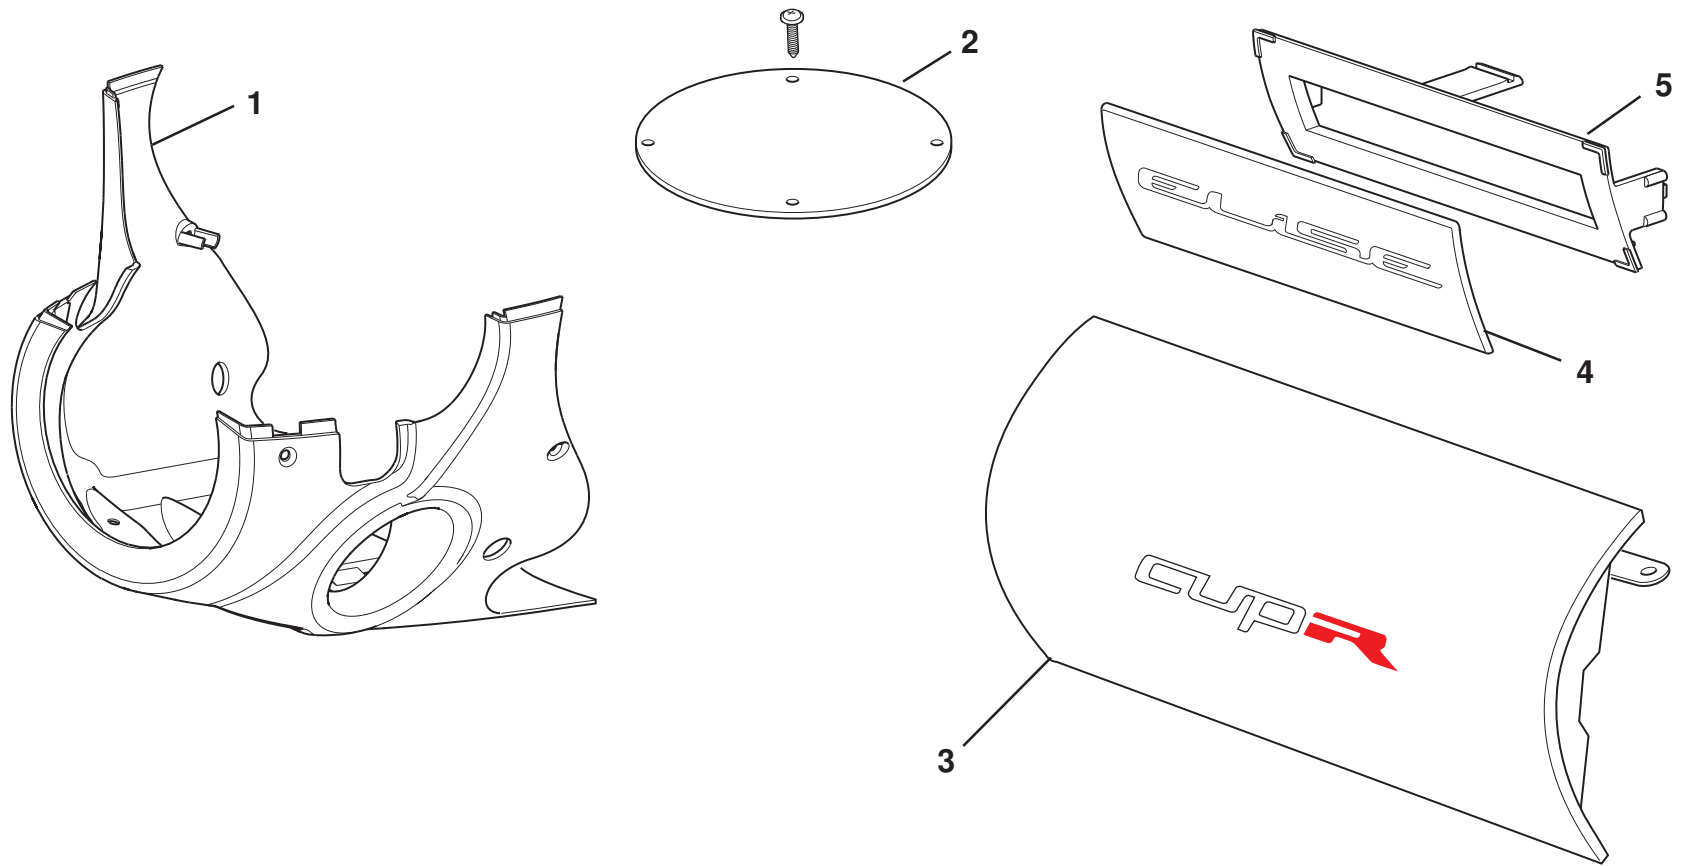

*Use Trim Order Form LSL654

For common components refer to Elise 2011MY parts list C120T0325J

ELISE *CUP*

13.27

Updated 3rd April 2017

Service Parts List *ELISE* *CUP*

Function Code 13.27 Seat Belts, front

<u>Dep</u>	<u>Part Description</u>	<u>Remarks</u>	<u>Option</u>	<u>Part Number</u>	<u>Qty</u>
01	Harness, 4 point seat belt, LH			A122V0049F	1
01a	Harness, 4 point seat belt, RH			A122V0050F	1
02	6pt harness, driver		Fixed seat runner, Cup R	A702V6001F	1
03	Nut Plate		Cup R	A702V0001J	2
04	Bracket, 6 point harness crotch strap		Cup R	A127V0001F	2
05	Spreader Plate, 6 point harness crotch strap		Cup R	A127V0002F	2
06	Bolt, 7/16" UNF, csk., skt., hd., seat belt to frame			B121W2209F	4
07	Spacer, stepped, seat belt to frame			A121B0045F	4
08	Spring, seat belt to frame			A111U6016F	4
09	Seat Belt Assembly, retractor			B120B0024F	2
10	Buckle, seat belt			A120B0026F	2
11	Cover, upper anchorage			A117U6014F	2
12	Bolt, shoulder, 7/16", seat belt fixing			B121W2210F	2
13	Spacer, 19.0 dia. x 12.5mm, seat belt fixing			A121W6782F	2
14	Pop Rivet			A082W6512F	8
15	Screw M8 x 25 skt btn			A111W7175F	4
16	Washer flat 8 x 16.6 x 1.4			A075W4020F	4
17	Nut M8 hex flg			A111W3154F	4