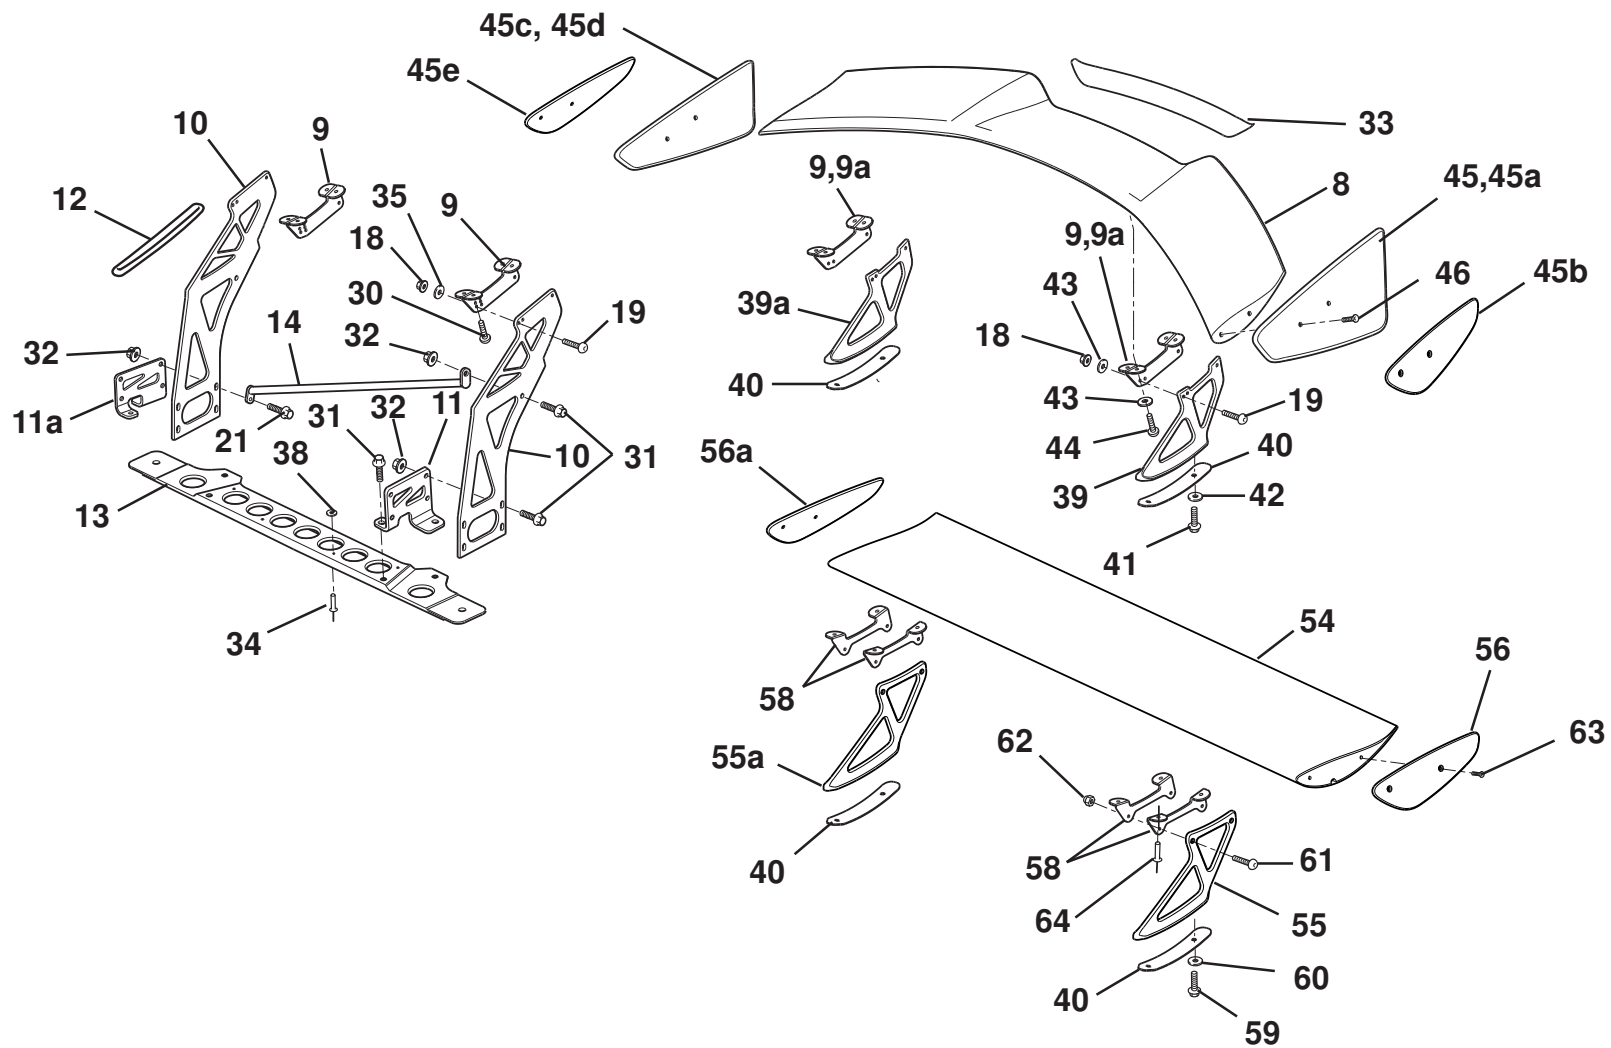

For common components refer to Elise 2011MY parts list C120T0325J

ELISE *CUP*

10.23 page 2

Updated 30th July 2018

Service Parts List *ELISE* *CUP*

Function Code 10.23 Bumpers, Valences Spoilers & Aerofoils

<u>Dep</u>	<u>Part Description</u>	<u>Remarks</u>	<u>Option</u>	<u>Part Number</u>	<u>Qty</u>
01	Front Splitter	Primed		A704B0030F	1
01a	Front Splitter, Carbon		Cup 250, 250 50th, Cup 260	A704B0043F	1
02	Support, Front Splitter LH	Primed		A704B4039F	1
02a	Support, Front Splitter RH	Primed		A704B4040F	1
03	Winglet, Front Splitter LH	Primed		A704B4041F	1
03a	Winglet, Front Splitter RH	Primed		A704B4042F	1
04	Front Winglet, Barge Board LH	Primed		A704B4043F	1
04a	Front Winglet, Barge Board RH	Primed		A704B4044F	1
05	Barge Board LH	Primed		A704B4035F	1
05a	Barge Board LH Carbon		Cup 250 up to vin HH_11295	A704B4057F	1
05b	Barge Board RH	Primed		A704B4036F	1
05c	Barge Board RH Carbon		Cup 250 up to vin HH_11295	A704B4058F	1
06	Rear Winglet, Barge Board LH	Primed		A704B4047F	1
06a	Rear Winglet, Barge Board RH	Primed		A704B4048F	1
07	Side Vent Strake LH	Primed		A704B4045F	1
07a	Side Vent Strake RH	Primed		A704B4046F	1
08	Rear Wing	Primed		A704B0033F	1
08a	Rear Wing Carbon		Cup 250, 250 50th	A704B0045F	1