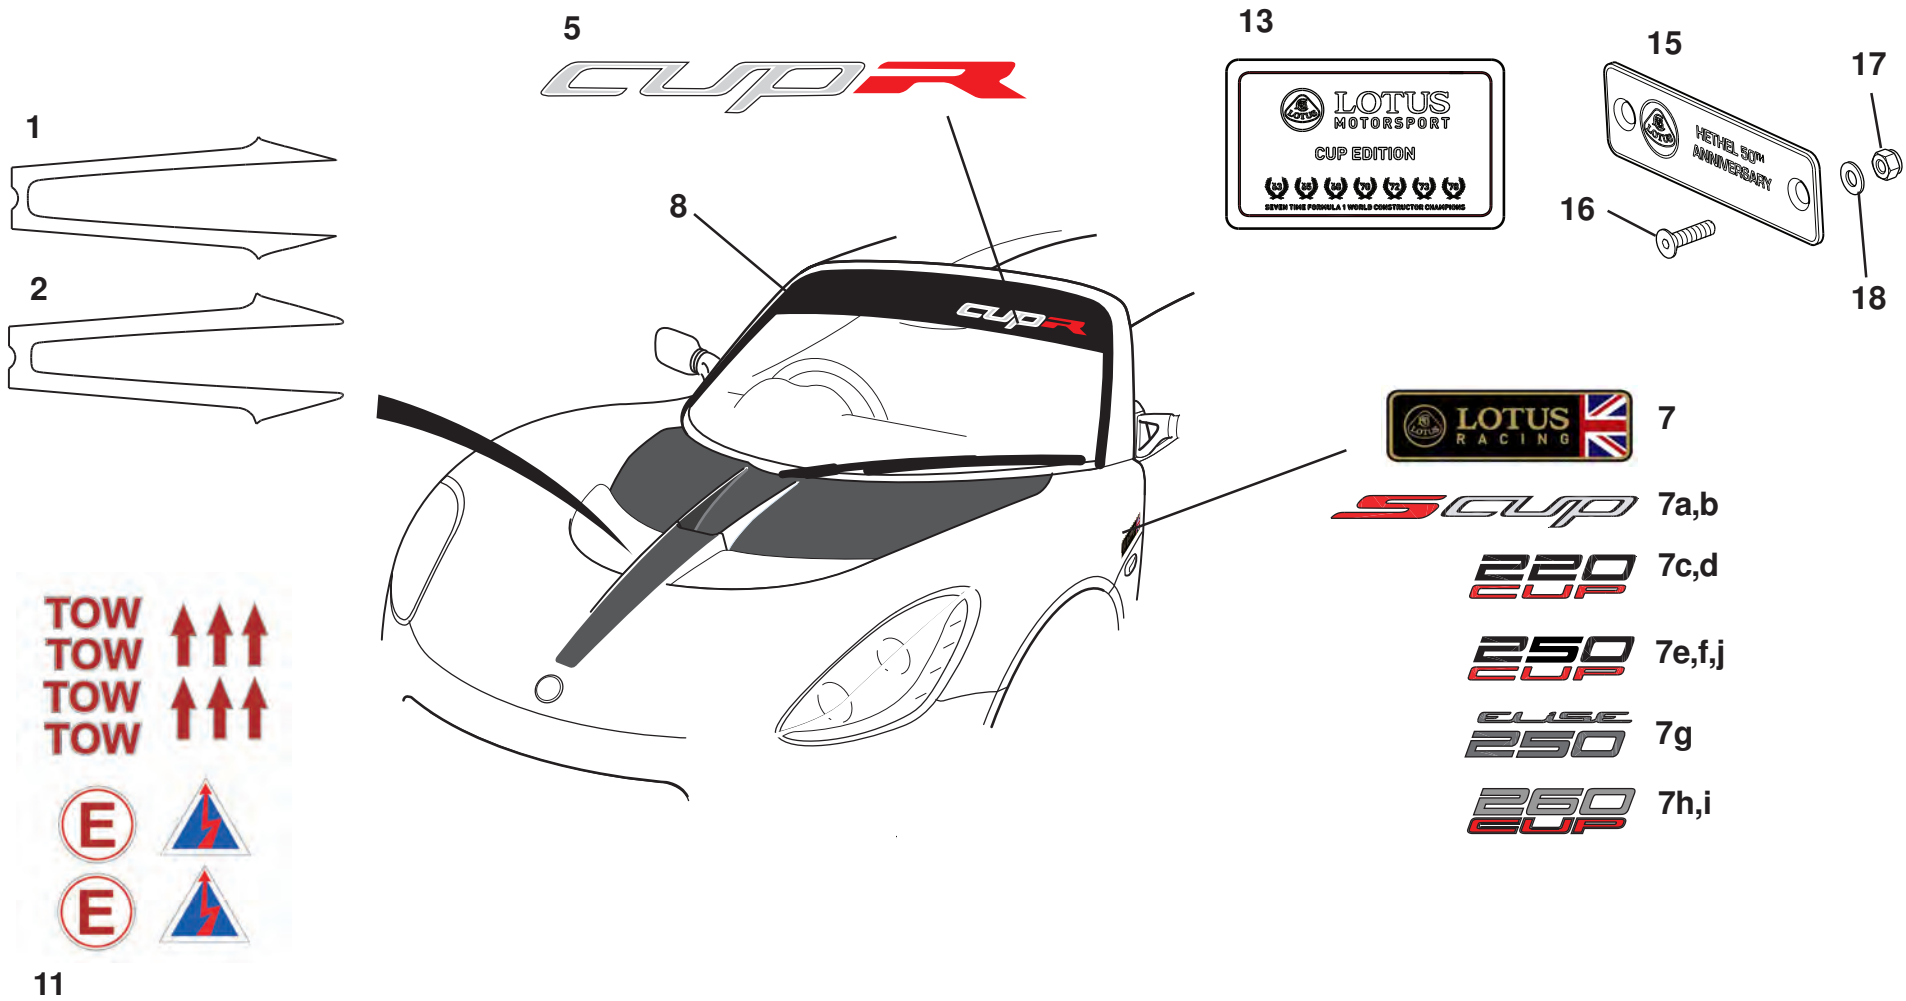

Function Code 12.04 Roof Panel, Seals & Fixings

<u>Dep</u>	<u>Part Description</u>	<u>Remarks</u>	<u>Option</u>	<u>Part Number</u>	<u>Qty</u>
09	Washer Flat 3/16 x 17g		250 50th edition, Cup 250, Cup 260	A082W4129F	2
10	Speed Nut M5		250 50th edition, Cup 250, Cup 260	A132W3015F	2
11	Screw M6 x 16 btn hd		250 50th edition, Cup 250, Cup 260	A082W7105F	6
12	Washer M6 x 16 x 1.5 s/s blk		250 50th edition, Cup 250, Cup 260	A082W4133F	6
13	Mounting Bracket, hardtop rear LH	4 hole fixing to roof	250 50th edition, Cup 250, Cup 260	A120B4175F	1
13a	Mounting Bracket, hardtop rear RH	4 hole fixing to roof	250 50th edition, Cup 250, Cup 260	A120B4176F	1
14	Spacer			A138B0541F	2
15	Screw M6 x 30 skt btn hd			A132W5026F	2
16	Screw M8 x 20, torx,			A116W5258F	4
17	Washer M8 x 21x 1.6, s/s blk,			A111W4159F	4

Note: For common components
refer to Elise 2011MY
C120T0325J

For common components refer to Elise 2011MY parts list C120T0325J

ELISE *cup*

12.05a page 1

Updated 5th March 2018